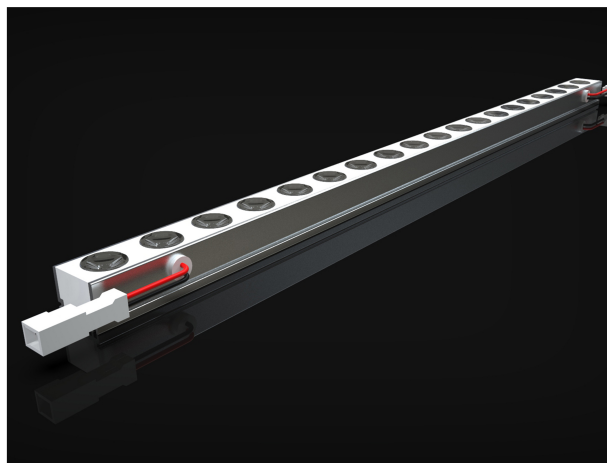

End cap free linear luminaire with optics for pitch perfect wall grazing

LIGHT OUTPUT

CCT/LED Colour (K)	2700
CRI	80
Luminaire Lumens	117
Optical Data/Beam Angle (°)	45x20
LED Binning	Cree Z Bin

ELECTRICAL

Watts per meter (W/m)	15
Input Voltage	24 VDC (23V min, 25V max)
Connection Type	JST JWPF IP67
Maximum Chain Length (mm)	4800
Approx. Power Consumption (W)	2
Dimmable	Yes
Max Luminaire Length (mm)	1005

SPECIFICATION TEXT

This LED lighting system provides end to end illumination without end caps. Our unique resin technology allows fixtures to be connected in daisy chain providing continuous lit grazing whilst maintaining optical pitch. This unique profile connects using side exit cable management. 19 x 16mm / 0.74" x 0.629" cross-section.

PRODUCT FEATURES

- End to end connections
- Smooth optically lit surfaces
- Mini linear profile
- IP67 rated for outdoor use
- Fixing clips and louvre options
- Dimmable via remote LED driver

DIMENSIONS