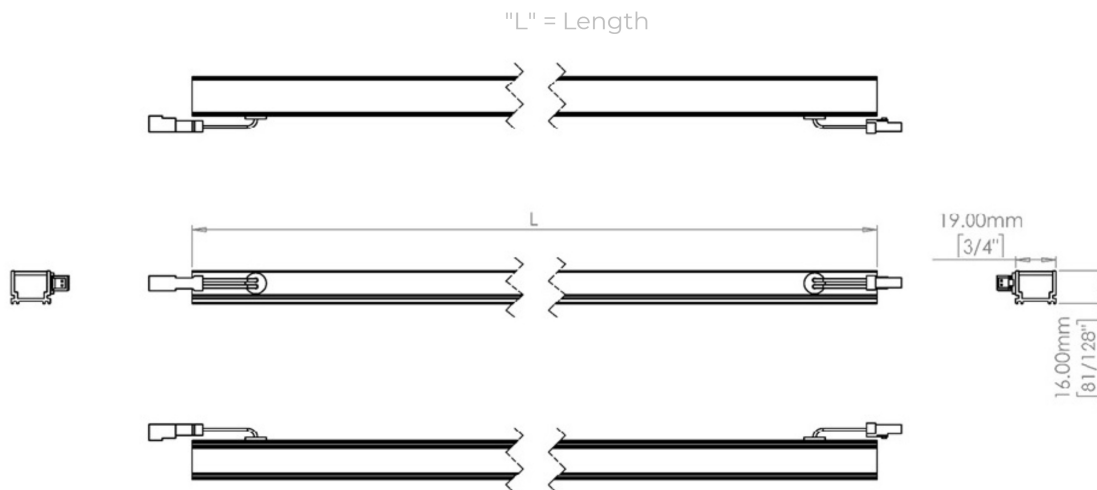

PHYSICAL & ENVIRONMENTAL

Finish	Silver Anodised Housing
Length (mm)	130
Ambient Storage Temperature (°C)	-30 to +85
Ambient Operating Temperature (°C)	-10 to +50
IP Rating	IP67
IK Rating	N/A
LED Pitch (mm)	20.8
Cable Exit/Entry	Side Exit
Weight (g)	N/A

SPECIFICATION TEXT

This LED lighting system provides end to end illumination without end caps. Our unique resin technology allows fixtures to be connected in daisy chain providing continuous lit grazing whilst maintaining optical pitch. This unique profile connects using side exit cable management. 19 x 16mm / 0.74" x 0.629" cross-section.

PRODUCT FEATURES

- End to end connections
- Smooth optically lit surfaces
- Mini linear profile
- IP67 rated for outdoor use
- Fixing clips and louvre options
- Dimmable via remote LED driver

DIMENSIONS

PART NUMBER: VEX-LUMAERA-19-TIR - 2700K - 130 - 15W - IP67 - 45x20

Provided data are typical values. Due to tolerances of the production process, figures for light output, electrical data etc can vary up to 10%. The Tc-point must be measured in thermal equilibrium in accordance with IEC EN 60598-1.