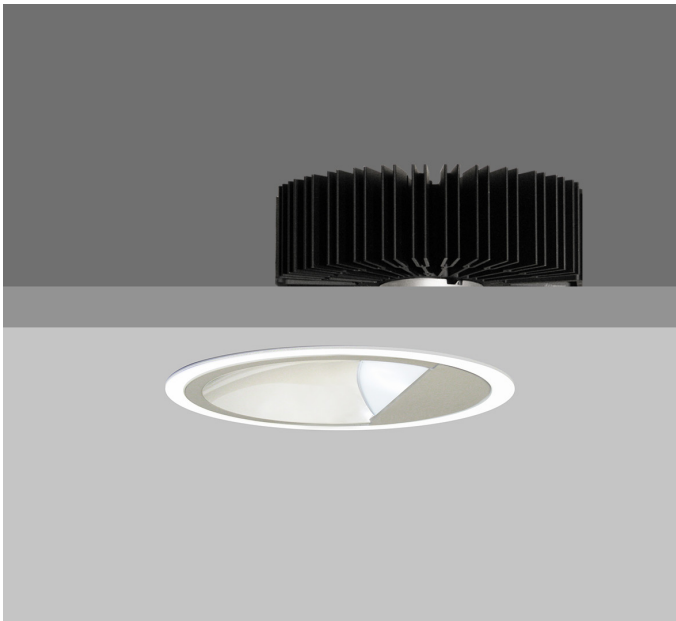

TEMPO XI61 WALLWASHER

TEMPO XI61 with Xicato LED recessed wallwasher with cone reflector finished in specular silver, and white ceiling trim.
Overall diameter 161mm, cut out 147mm.

Product Number	C7901/*Engine
Lamp Type	Xicato LED, Up to 2000 lumens
Reflector	Specular Silver
Beam Angle	60°
Construction	Aluminium / Steel
Ceiling Trim	White RAL 9010
IP	IP20
Control	Driver

*Please refer to Engine Specification Page

*Light Engine Specification

Xicato XTM L80 50,000 hours Ra80

11A	1105 lm	9.3W	119lm/w	350mA
14A	1490 lm	13.6W	110 lm/w	500mA
20A	2000 lm	19.5W	102 lm/w	700mA

30A	3000 lm	29.3W	102m/w	1050mA
2700K	2			
3000K	3			
3500K	4			
4000K	5			
		0	No Emergency	
		E	Maintained Emergency	
		0	Fixed Output	
		1	I-10V	
		3	DSI	
		5	DALI	
		7	Lead / Trailing	
		9	Addressable	