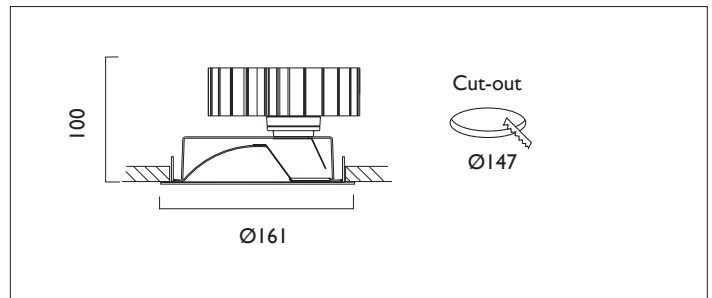

TEMPO XI61 WALLWASHER

TEMPO XI61 with Xicato LED recessed wallwasher with cone reflector finished in specular silver, and white ceiling trim.
Overall diameter 161mm, cut out 147mm.

Product Number	C7901/*Engine
Lamp Type	Xicato LED, Up to 2000 lumens
Reflector	Specular Silver
Beam Angle	60°
Construction	Aluminium / Steel
Ceiling Trim	White RAL 9010
IP	IP20
Control	Driver

*Please refer to Engine Specification Page

*Light Engine Specification

Xicato XTM L80 50,000 hours Ra80

11A	1105 lm	9.3W	119lm/w	350mA
14A	1490 lm	13.6W	110 lm/w	500mA
20A	2000 lm	19.5W	102 lm/w	700mA

30A	3000 lm	29.3W	102m/w	1050mA
2700K	2			
3000K	3			
3500K	4			
4000K	5			
		0	No Emergency	
		E	Maintained Emergency	
		0	Fixed Output	
		1	I-10V	
		3	DSI	
		5	DALI	
		7	Lead / Trailing	
		9	Addressable	