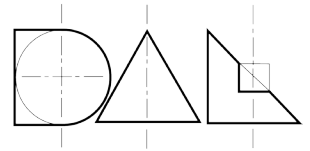

# SQUARE X161 DIRECTIONAL IP44

SQUARE X161 with Xicato LED recessed directional downlighter with deep cone reflector finished in semi specular silver, clear glass cover and white ceiling trim. Overall size 161 x 161mm, cut out 147 x 147mm.