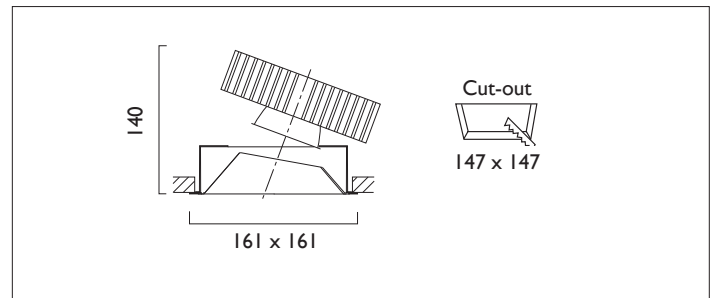

# SQUARE X161 DIRECTIONAL IP44

SQUARE X161 with Xicato LED recessed directional downlighter with deep cone reflector finished in semi specular silver, clear glass cover and white ceiling trim. Overall size 161 x 161mm, cut out 147 x 147mm.

Product Number	C9027/*Engine
Lamp Type	Xicato LED, Up to 2000 lumens
Reflector	Semi-Specular
Beam Angle	20°
Construction	Aluminium / Steel / Glass
Ceiling Trim	White RAL 9010
IP	IP44
Control	Driver

\*Please refer to Engine Specification Page