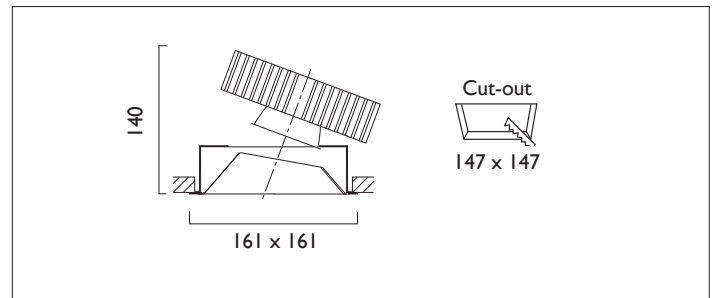

# SQUARE X161 DIRECTIONAL IP44

SQUARE X161 with Xicato LED recessed directional downlighter with deep cone reflector finished in semi specular silver, clear glass cover and white ceiling trim. Overall size 161 x 161mm, cut out 147 x 147mm.