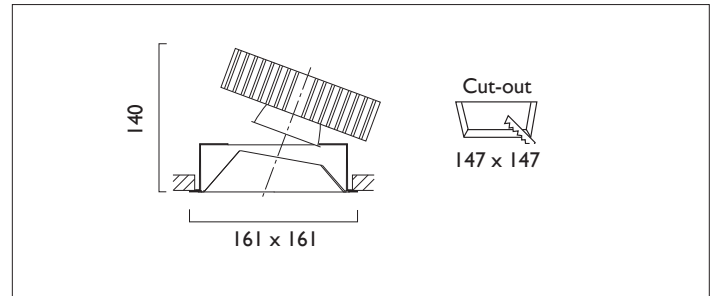

# SQUARE X161 DIRECTIONAL IP44

SQUARE X161 with Xicato LED recessed directional downlighter with deep cone reflector finished in semi specular silver, clear glass cover and white ceiling trim. Overall size 161 x 161mm, cut out 147 x 147mm.

Product Number	C9027/*Engine
Lamp Type	Xicato LED, Up to 2000 lumens
Reflector	Semi-Specular
Beam Angle	20°
Construction	Aluminium / Steel / Glass
Ceiling Trim	White RAL 9010
IP	IP44
Control	Driver

\*Please refer to Engine Specification Page