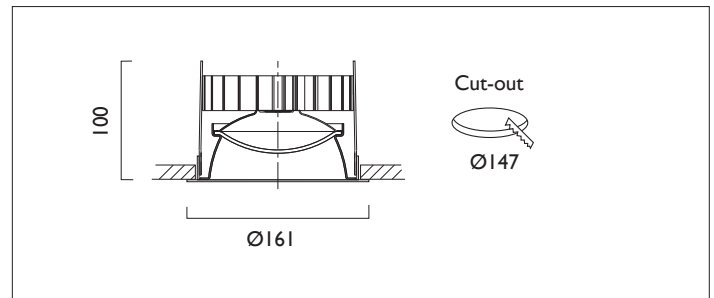

AMPIA X161

AMPIA X161 with Xicato LED recessed downlighter with cone reflector finished in specular silver, lens diffuser, and white ceiling trim. Overall diameter 161mm, cut out 147mm.

Product Number	C8101/*Engine
Lamp Type	Xicato LED, Up to 2000 lumens
Reflector	Specular Silver
Beam Angle	60°
Construction	Aluminium / Steel
Ceiling Trim	White RAL 9010
IP	IP20
Control	Driver