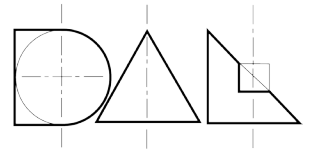

EN 60598-1
WEE/AE0290TY

AMBIANCE X100 DIRECTIONAL IP44

AMBIANCE X100 with Xicato LED recessed directional downlighter with deep cone reflector finished in specular silver; with clear glass cover and white ceiling trim. Adjustable 0-30° tilt. Lockable. Overall diameter 100mm, cut out 90mm.