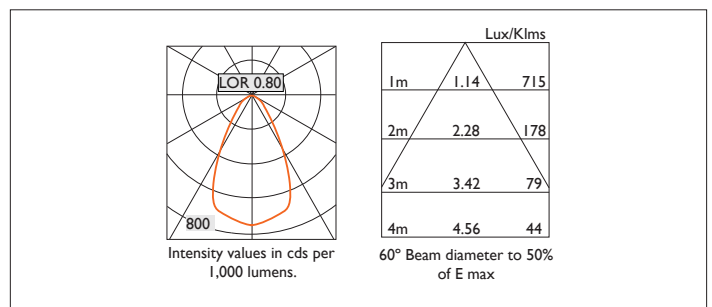

AMBIANCE X100 DIRECTIONAL IP44

AMBIANCE X100 with Xicato LED recessed directional downlighter with deep cone reflector finished in specular silver; with clear glass cover and white ceiling trim. Adjustable 0-30° tilt. Lockable. Overall diameter 100mm, cut out 90mm.

For lumen output/power, colour temperature and protocols an appropriate Light Engine should also be specified.