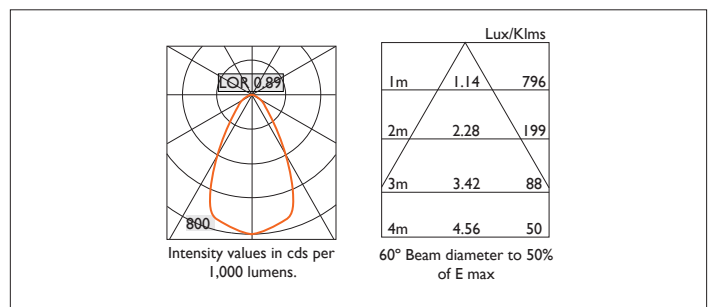

AMBIANCE X100 DIRECTIONAL

AMBIANCE X100 with Xicato LED recessed directional downlighter with deep cone reflector finished in specular silver, and white ceiling trim. Adjustable 0-30° tilt. Lockable. Overall diameter 100mm, cut out 90mm.

For lumen output/power, colour temperature and protocols an appropriate Light Engine should also be specified.