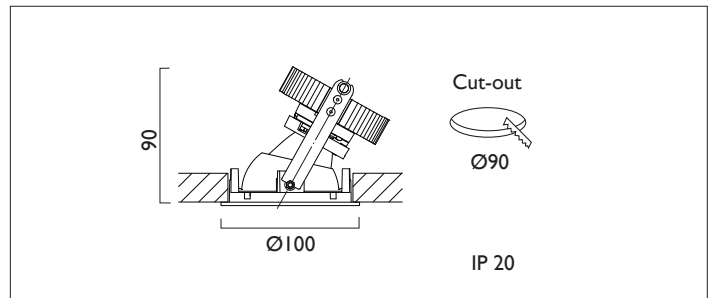

AMBIANCE X100 DIRECTIONAL

AMBIANCE X100 with Xicato LED recessed directional downlighter with deep cone reflector finished in specular silver, and white ceiling trim. Adjustable 0-30° tilt. Lockable. Overall diameter 100mm, cut out 90mm.

For lumen output/power, colour temperature and protocols an appropriate Light Engine should also be specified.

Product Number	C0521/*Light Engine
Lamp Type	Xicato LED, Up to 1300 lumens
Reflector	Specular Silver
Beam Angle	20°
Construction	Aluminium / Steel
Ceiling Trim	White RAL 9010
IP	IP20
Control	Driver

Please Note: For lumen output/power, colour temperature and protocols and appropriate Light Engine should also be specified.

*Light Engine Specification

Xicato 9mm XTM 50,000 hours >Ra80

07A	---	720 lm	7.4W	97 lm/w	350mA
09A	---	965 lm	10.9W	89 lm/w	500mA
13A	---	1300 lm	15.6W	83 lm/w	700mA

2700K	2	0 No Emergency - E Maintained Emergency	
3000K	3		
3500K	4		
4000K	5		
			0 Fixed Output 1 I-10V 3 DSI 5 DALI 7 Lead / Trailing 9 Addressable

EN 60598-1
WEE/AE0290TY