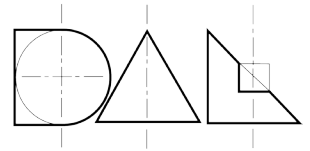

AMBIANCE X100 DIRECTIONAL IP44

AMBIANCE X100 with Xicato LED recessed directional downlighter with deep cone reflector finished in specular silver; with clear glass cover and white ceiling trim. Adjustable 0-30° tilt. Lockable. Overall diameter 100mm, cut out 90mm.

For lumen output/power, colour temperature and protocols an appropriate Light Engine should also be specified.

Product Number	C0621/*Light Engine
Lamp Type	Xicato LED, Up to 1300 lumens
Reflector	Specular Silver
Beam Angle	20°
Construction	Aluminium / Steel / Glass
Ceiling Trim	White RAL 9010
IP	IP44
Control	Driver

Please Note: For lumen output/power, colour temperature and protocols and appropriate Light Engine should also be specified.

*Light Engine Specification

Xicato 9mm XTM 50,000 hours >Ra80

07A	---	720 lm	7.4W	97 lm/w	350mA
09A	---	965 lm	10.9W	89 lm/w	500mA
13A	---	1300 lm	15.6W	83 lm/w	700mA

EN 60598-1
WEE/AE0290TY