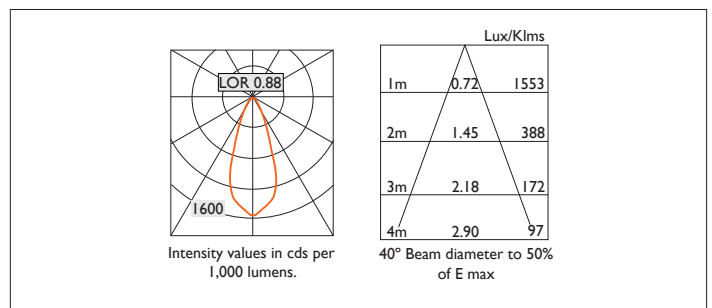

AMBIANCE X100 DIRECTIONAL

AMBIANCE X100 with Xicato LED recessed directional downlighter with deep cone reflector finished in specular silver, and white ceiling trim. Adjustable 0-30° tilt. Lockable. Overall diameter 100mm, cut out 90mm.

For lumen output/power, colour temperature and protocols an appropriate Light Engine should also be specified.