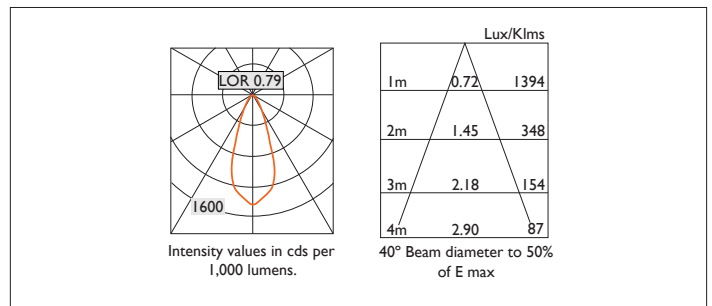

AMBIANCE X100 DIRECTIONAL IP44

AMBIANCE X100 with Xicato LED recessed directional downlighter with deep cone reflector finished in specular silver; with clear cover glass and white ceiling trim. Adjustable 0-30° tilt. Lockable. Overall diameter 100mm, cut out 90mm.

For lumen output/power, colour temperature and protocols an appropriate Light Engine should also be specified.