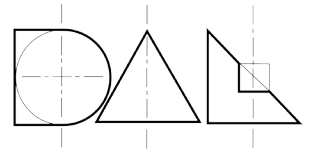

EN 60598-1
WEE/AE0290TY

AMBIANCE X100 DIRECTIONAL IP44

AMBIANCE X100 with Xicato LED recessed directional downlighter with deep cone reflector finished in specular silver; with clear cover glass and white ceiling trim. Adjustable 0-30° tilt. Lockable. Overall diameter 100mm, cut out 90mm.