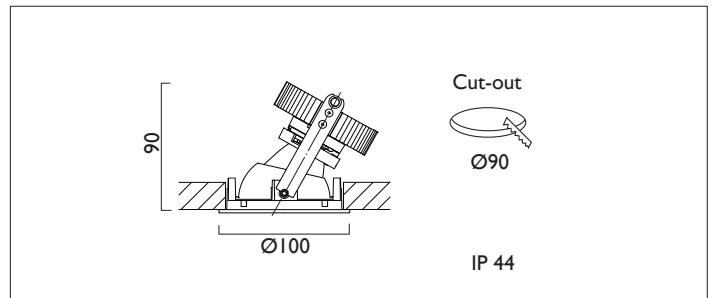

AMBIANCE X100 DIRECTIONAL IP44

AMBIANCE X100 with Xicato LED recessed directional downlighter with deep cone reflector finished in specular silver; with clear cover glass and white ceiling trim. Adjustable 0-30° tilt. Lockable. Overall diameter 100mm, cut out 90mm.

For lumen output/power, colour temperature and protocols an appropriate Light Engine should also be specified.