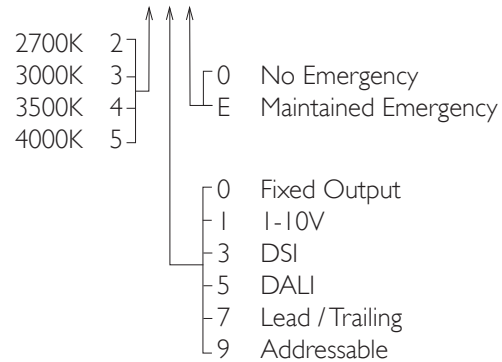

*Light Engine Specification

Xicato 9mm XTM 50,000 hours >Ra80

07A	---	720 lm	7.4W	97 lm/w	350mA
09A	---	965 lm	10.9W	89 lm/w	500mA
13A	---	1300 lm	15.6W	83 lm/w	700mA