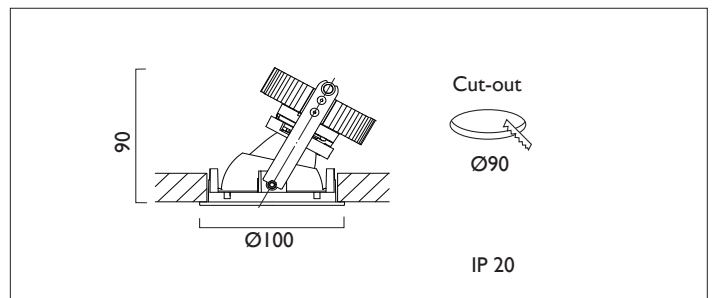

AMBIANCE X100 DIRECTIONAL

AMBIANCE X100 with Xicato LED recessed directional downlighter with deep cone reflector finished in specular silver, and white ceiling trim. Adjustable 0-30° tilt. Lockable. Overall diameter 100mm, cut out 90mm.

For lumen output/power, colour temperature and protocols an appropriate Light Engine should also be specified.