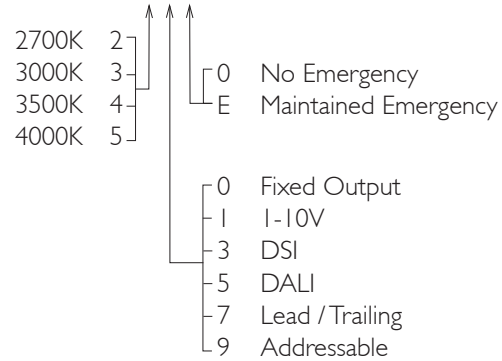

*Light Engine Specification

Xicato XTM L80 50,000 hours >Ra80

07A	720 lm	4.5W	160 lm/w	350mA
09A	965 lm	6.6W	146 lm/w	500mA
13A	1300 lm	9.5W	137 lm/w	700mA
14A	1490 lm	10.6W	141 lm/w	500mA
20A	2000 lm	15.2W	131 lm/w	700mA