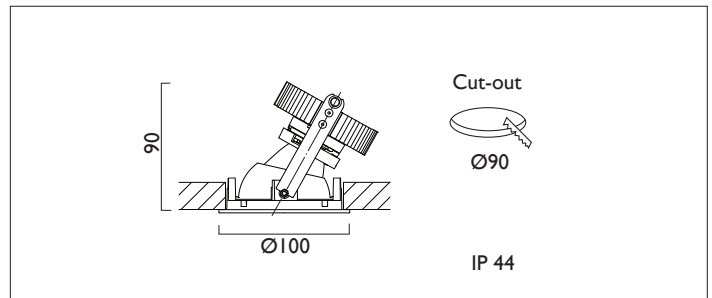

AMBIANCE X100 DIRECTIONAL IP44

AMBIANCE X100 with Xicato LED recessed directional downlighter with deep cone reflector finished in specular silver; with clear glass cover and white ceiling trim. Adjustable 0-30° tilt. Lockable. Overall diameter 100mm, cut out 90mm.

For lumen output/power, colour temperature and protocols an appropriate Light Engine should also be specified.