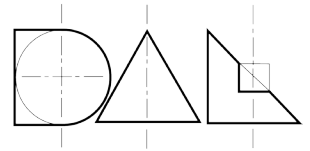

2700K	2	<ul style="list-style-type: none"> 0 No Emergency E Maintained Emergency
3000K	3	
3500K	4	
4000K	5	

EN 60598-1
WEE/AE0290TY

AMBIANCE X100 DIRECTIONAL

AMBIANCE X100 with Xicato LED recessed directional downlighter with deep cone reflector finished in specular silver, and white ceiling trim. Adjustable 0-30° tilt. Lockable. Overall diameter 100mm, cut out 90mm.