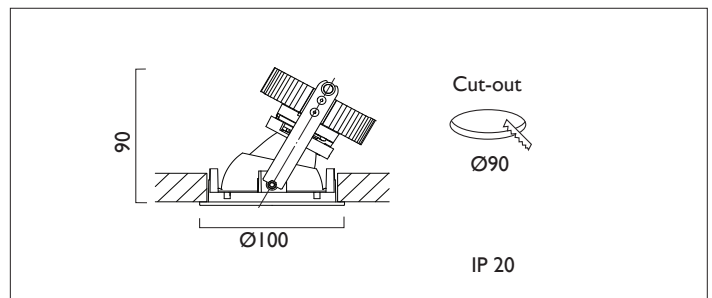

AMBIANCE X100 DIRECTIONAL

AMBIANCE X100 with Xicato LED recessed directional downlighter with deep cone reflector finished in gold, and white ceiling trim. Adjustable 0-30° tilt. Lockable. Overall diameter 100mm, cut out 90mm.

For lumen output/power, colour temperature and protocols an appropriate Light Engine should also be specified.