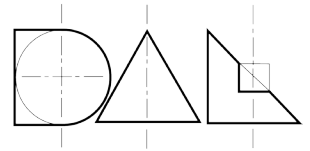

2700K	2	<ul style="list-style-type: none"> 0 No Emergency E Maintained Emergency
3000K	3	
3500K	4	
4000K	5	

EN 60598-1
WEE/AE0290TY

AMBIANCE X100 DIRECTIONAL IP44

AMBIANCE X100 with Xicato LED recessed directional downlighter with deep cone reflector finished in gold, with clear glass cover and white ceiling trim. Adjustable 0-30° tilt. Lockable. Overall diameter 100mm, cut out 90mm.