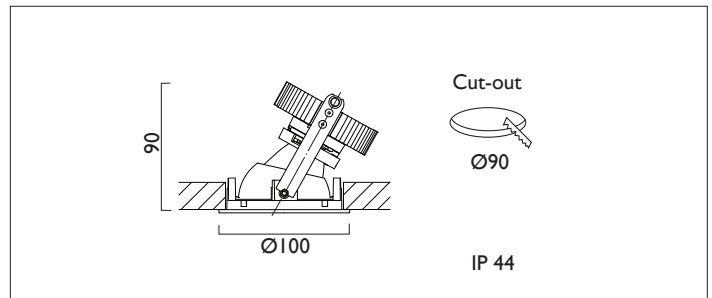

AMBIANCE X100 DIRECTIONAL IP44

AMBIANCE X100 with Xicato LED recessed directional downlighter with deep cone reflector finished in gold, with clear glass cover and white ceiling trim. Adjustable 0-30° tilt. Lockable. Overall diameter 100mm, cut out 90mm.

For lumen output/power, colour temperature and protocols an appropriate Light Engine should also be specified.

Product Number	C0625/*Light Engine
Lamp Type	Xicato LED, Up to 1300 lumens
Reflector	Gold
Beam Angle	20°
Construction	Aluminium / Steel / Glass
Ceiling Trim	White RAL 9010
IP	IP44
Control	Driver

Please Note: For lumen output/power, colour temperature and protocols and appropriate Light Engine should also be specified.

*Light Engine Specification

Xicato 9mm XTM 50,000 hours >Ra80

07A	---	720 lm	7.4W	97 lm/w	350mA
09A	---	965 lm	10.9W	89 lm/w	500mA
13A	---	1300 lm	15.6W	83 lm/w	700mA

2700K	2	0 No Emergency - E Maintained Emergency 0 Fixed Output 1 I-10V 3 DSI 5 DALI 7 Lead / Trailing 9 Addressable
3000K	3	
3500K	4	
4000K	5	

EN 60598-1
WEE/AE0290TY