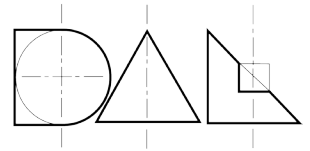

EN 60598-1
WEE/AE0290TY

AMBIANCE X100 DIRECTIONAL IP44

AMBIANCE X100 with Xicato LED recessed directional downlighter with deep cone reflector finished in gold with clear cover glass and white ceiling trim. Adjustable 0-30° tilt. Lockable. Overall diameter 100mm, cut out 90mm.