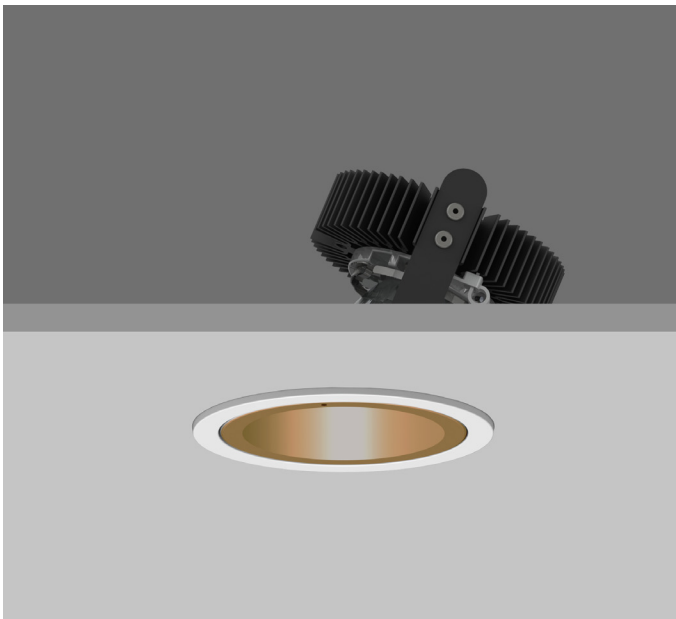

AMBIANCE X100 DIRECTIONAL

AMBIANCE X100 with Xicato LED recessed directional downlighter with deep cone reflector finished in gold, and white ceiling trim. Adjustable 0-30° tilt. Lockable. Overall diameter 100mm, cut out 90mm.

AMBIANCE X100 with Xicato LED recessed directional downlighter with deep cone reflector finished in gold, and white ceiling trim. Adjustable 0-30° tilt. Lockable. Overall diameter 100mm, cut out 90mm.

EN 60598-1
WEE/AE0290TY

AMBIANCE X100 DIRECTIONAL IP44

AMBIANCE X100 with Xicato LED recessed directional downlighter with deep cone reflector finished in gold with clear cover glass and white ceiling trim. Adjustable 0-30° tilt. Lockable. Overall diameter 100mm, cut out 90mm.

For lumen output/power, colour temperature and protocols an appropriate Light Engine should also be specified.

Product Number	C0645/*Light Engine
Lamp Type	Xicato LED, Up to 2000 lumens
Reflector	Gold
Beam Angle	40°
Construction	Aluminium / Steel / Glass
Ceiling Trim	White RAL 9010
IP	IP44
Control	Driver