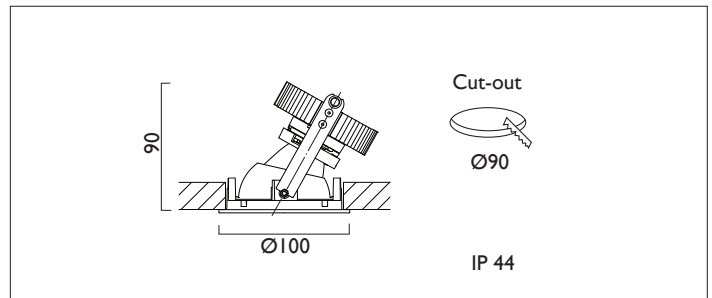

AMBIANCE X100 DIRECTIONAL IP44

AMBIANCE X100 with Xicato LED recessed directional downlighter with deep cone reflector finished in gold with clear cover glass and white ceiling trim. Adjustable 0-30° tilt. Lockable. Overall diameter 100mm, cut out 90mm.

For lumen output/power, colour temperature and protocols an appropriate Light Engine should also be specified.