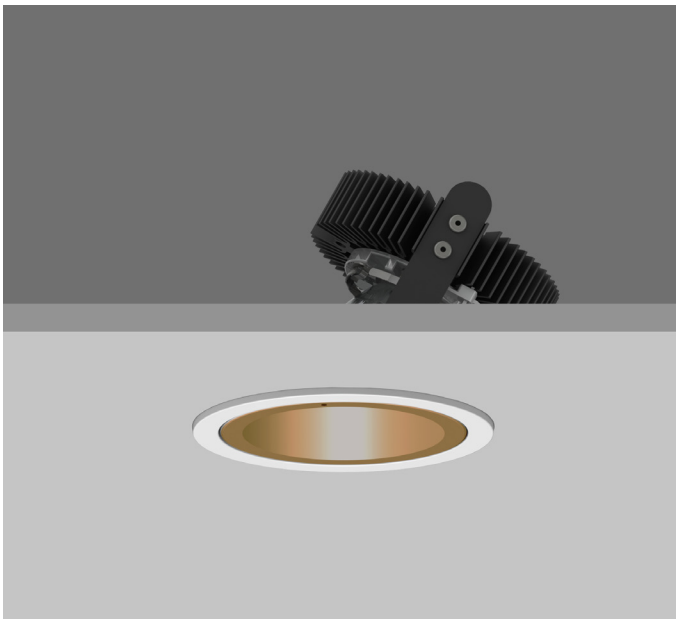

AMBIANCE X100 DIRECTIONAL

AMBIANCE X100 with Xicato LED recessed directional downlighter with deep cone reflector finished in gold, and white ceiling trim. Adjustable 0-30° tilt. Lockable. Overall diameter 100mm, cut out 90mm.

For lumen output/power, colour temperature and protocols an appropriate Light Engine should also be specified.

Product Number	C0525/*Light Engine
Lamp Type	Xicato LED, Up to 1300 lumens
Reflector	Gold
Beam Angle	20°
Construction	Aluminium / Steel
Ceiling Trim	White RAL 9010
IP	IP20
Control	Driver

2700K	2	<ul style="list-style-type: none"> 0 No Emergency E Maintained Emergency
3000K	3	
3500K	4	
4000K	5	

EN 60598-1
WEE/AE0290TY

AMBIANCE X100 DIRECTIONAL IP44

AMBIANCE X100 with Xicato LED recessed directional downlighter with deep cone reflector finished in gold, with clear glass cover and white ceiling trim. Adjustable 0-30° tilt. Lockable. Overall diameter 100mm, cut out 90mm.

AMBIANCE X100 with Xicato LED recessed directional downlighter with deep cone reflector finished in gold, and white ceiling trim. Adjustable 0-30° tilt. Lockable. Overall diameter 100mm, cut out 90mm.