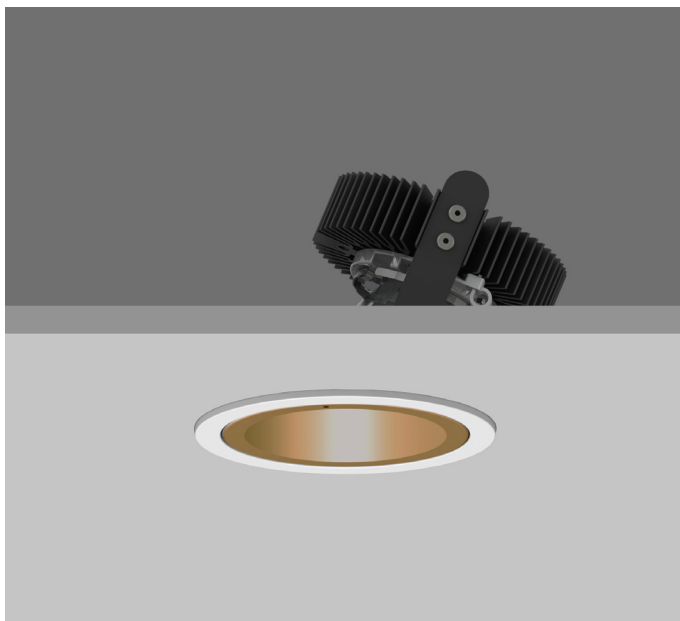

AMBIANCE X100 DIRECTIONAL

AMBIANCE X100 with Xicato LED recessed directional downlighter with deep cone reflector finished in gold, and white ceiling trim. Adjustable 0-30° tilt. Lockable. Overall diameter 100mm, cut out 90mm.

For lumen output/power, colour temperature and protocols an appropriate Light Engine should also be specified.