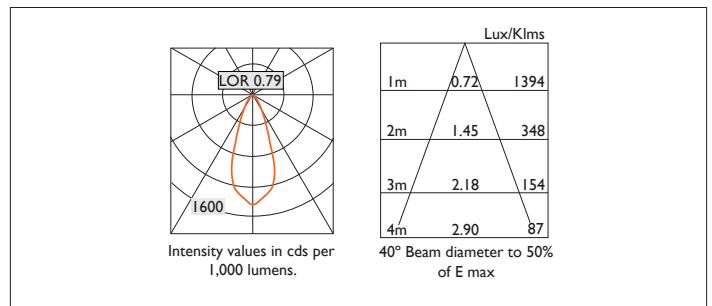

AMBIANCE X100 DIRECTIONAL IP44

AMBIANCE X100 with Xicato LED recessed directional downlighter with deep cone reflector finished in gold with clear cover glass and white ceiling trim. Adjustable 0-30° tilt. Lockable. Overall diameter 100mm, cut out 90mm.

For lumen output/power, colour temperature and protocols an appropriate Light Engine should also be specified.