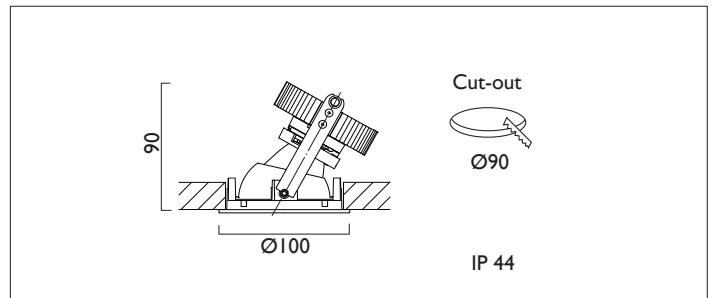

AMBIANCE X100 DIRECTIONAL IP44

AMBIANCE X100 with Xicato LED recessed directional downlighter with deep cone reflector finished in gold, with clear glass cover and white ceiling trim. Adjustable 0-30° tilt. Lockable. Overall diameter 100mm, cut out 90mm.

For lumen output/power, colour temperature and protocols an appropriate Light Engine should also be specified.