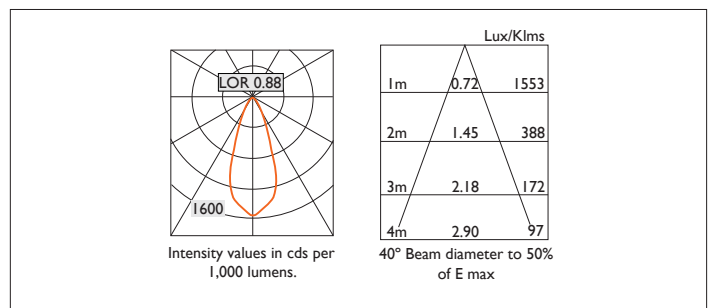

AMBIANCE X100 DIRECTIONAL

AMBIANCE X100 with Xicato LED recessed directional downlighter with deep cone reflector finished in gold, and white ceiling trim. Adjustable 0-30° tilt. Lockable. Overall diameter 100mm, cut out 90mm.

For lumen output/power, colour temperature and protocols an appropriate Light Engine should also be specified.