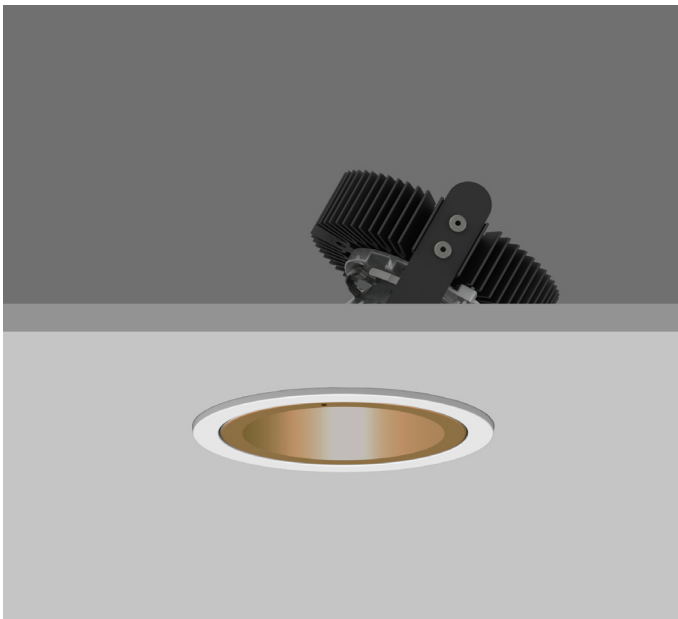

AMBIANCE X100 DIRECTIONAL

AMBIANCE X100 with Xicato LED recessed directional downlighter with deep cone reflector finished in gold, and white ceiling trim. Adjustable 0-30° tilt. Lockable. Overall diameter 100mm, cut out 90mm.

For lumen output/power, colour temperature and protocols an appropriate Light Engine should also be specified.

Product Number	C0525/*Light Engine
Lamp Type	Xicato LED, Up to 1300 lumens
Reflector	Gold
Beam Angle	20°
Construction	Aluminium / Steel
Ceiling Trim	White RAL 9010
IP	IP20
Control	Driver

2700K	2	<ul style="list-style-type: none"> 0 No Emergency E Maintained Emergency
3000K	3	
3500K	4	
4000K	5	

EN 60598-1
WEE/AE0290TY

AMBIANCE X100 DIRECTIONAL IP44

AMBIANCE X100 with Xicato LED recessed directional downlighter with deep cone reflector finished in gold, with clear glass cover and white ceiling trim. Adjustable 0-30° tilt. Lockable. Overall diameter 100mm, cut out 90mm.

For lumen output/power, colour temperature and protocols an appropriate Light Engine should also be specified.

Product Number	C0625/*Light Engine
Lamp Type	Xicato LED, Up to 1300 lumens
Reflector	Gold
Beam Angle	20°
Construction	Aluminium / Steel / Glass
Ceiling Trim	White RAL 9010
IP	IP44
Control	Driver