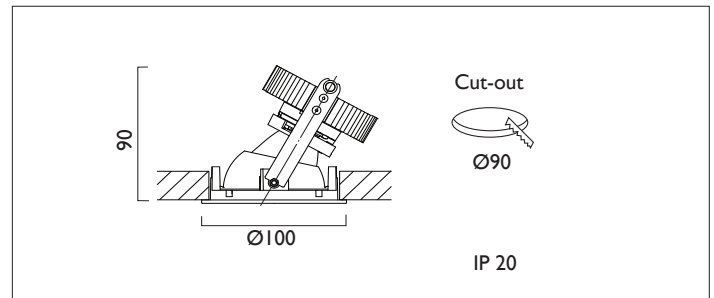

AMBIANCE X100 DIRECTIONAL

AMBIANCE X100 with Xicato LED recessed directional downlighter with deep cone reflector finished in gold, and white ceiling trim. Adjustable 0-30° tilt. Lockable. Overall diameter 100mm, cut out 90mm.

For lumen output/power, colour temperature and protocols an appropriate Light Engine should also be specified.

Product Number	C0525/*Light Engine
Lamp Type	Xicato LED, Up to 1300 lumens
Reflector	Gold
Beam Angle	20°
Construction	Aluminium / Steel
Ceiling Trim	White RAL 9010
IP	IP20
Control	Driver

Please Note: For lumen output/power, colour temperature and protocols and appropriate Light Engine should also be specified.

*Light Engine Specification

Xicato 9mm XTM 50,000 hours >Ra80

07A	---	720 lm	7.4W	97 lm/w	350mA
09A	---	965 lm	10.9W	89 lm/w	500mA
13A	---	1300 lm	15.6W	83 lm/w	700mA

2700K	2	0 No Emergency - E Maintained Emergency	
3000K	3		
3500K	4		
4000K	5		
			0 Fixed Output 1 I-10V 3 DSI 5 DALI 7 Lead / Trailing 9 Addressable

EN 60598-1
WEE/AE0290TY