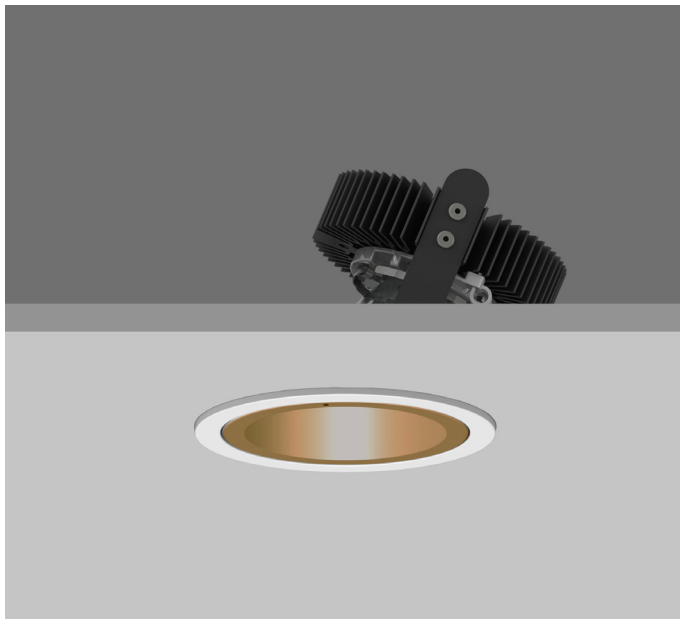

AMBIANCE X100 DIRECTIONAL IP44

AMBIANCE X100 with Xicato LED recessed directional downlighter with deep cone reflector finished in gold, with clear glass cover and white ceiling trim. Adjustable 0-30° tilt. Lockable. Overall diameter 100mm, cut out 90mm.

For lumen output/power, colour temperature and protocols an appropriate Light Engine should also be specified.