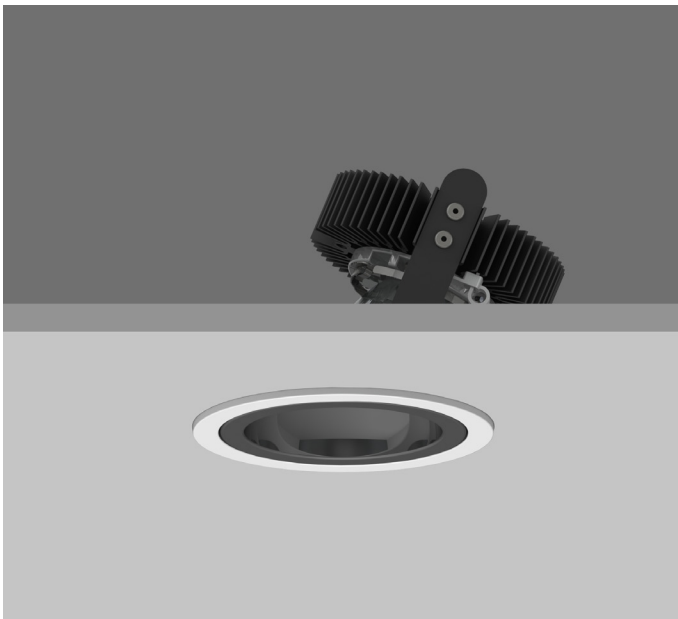

AMBIANCE X100 DIRECTIONAL IP44

AMBIANCE X100 with Xicato LED recessed directional downlighter with deep cone reflector finished in black with clear cover glass and white ceiling trim. Adjustable 0-30° tilt. Lockable. Overall diameter 100mm, cut out 90mm.

For lumen output/power, colour temperature and protocols an appropriate Light Engine should also be specified.