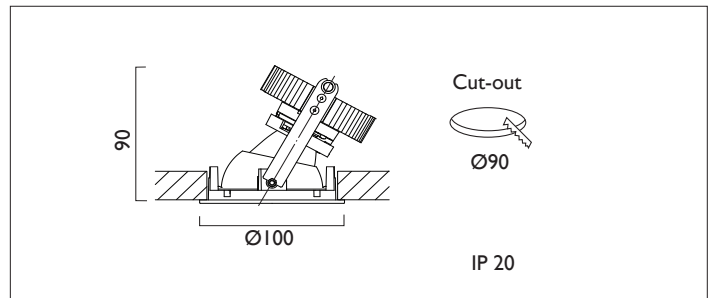

AMBIANCE X100 DIRECTIONAL

AMBIANCE X100 with Xicato LED recessed directional downlighter with deep cone reflector finished in black, and white ceiling trim. Adjustable 0-30° tilt. Lockable. Overall diameter 100mm, cut out 90mm.

For lumen output/power, colour temperature and protocols an appropriate Light Engine should also be specified.