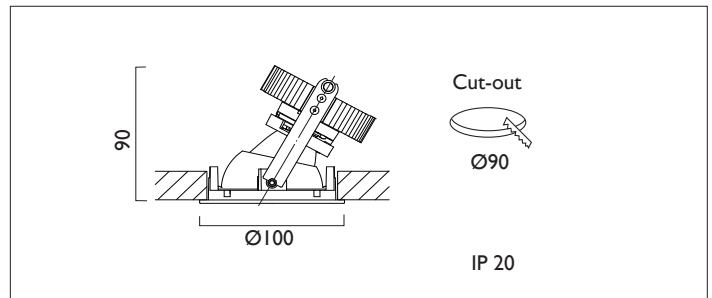

AMBIANCE X100 DIRECTIONAL

AMBIANCE X100 with Xicato LED recessed directional downlighter with deep cone reflector finished in black, and white ceiling trim. Adjustable 0-30° tilt. Lockable. Overall diameter 100mm, cut out 90mm.

For lumen output/power, colour temperature and protocols an appropriate Light Engine should also be specified.

Product Number	C0523/*Light Engine
Lamp Type	Xicato LED, Up to 1300 lumens
Reflector	Black
Beam Angle	20°
Construction	Aluminium / Steel
Ceiling Trim	White RAL 9010
IP	IP20
Control	Driver

Please Note: For lumen output/power, colour temperature and protocols and appropriate Light Engine should also be specified.

*Light Engine Specification

Xicato 9mm XTM 50,000 hours >Ra80

07A	---	720 lm	7.4W	97 lm/w	350mA
09A	---	965 lm	10.9W	89 lm/w	500mA
13A	---	1300 lm	15.6W	83 lm/w	700mA

2700K	2	0 No Emergency - E Maintained Emergency	
3000K	3		
3500K	4		
4000K	5		
			0 Fixed Output 1 I-10V 3 DSI 5 DALI 7 Lead / Trailing 9 Addressable

EN 60598-1
WEE/AE0290TY