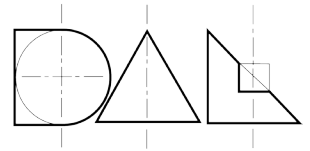

2700K	2	<ul style="list-style-type: none"> 0 No Emergency E Maintained Emergency
3000K	3	
3500K	4	
4000K	5	

EN 60598-1
WEE/AE0290TY

AMBIANCE X100 DIRECTIONAL

AMBIANCE X100 with Xicato LED recessed directional downlighter with deep cone reflector finished in black, and white ceiling trim. Adjustable 0-30° tilt. Lockable. Overall diameter 100mm, cut out 90mm.