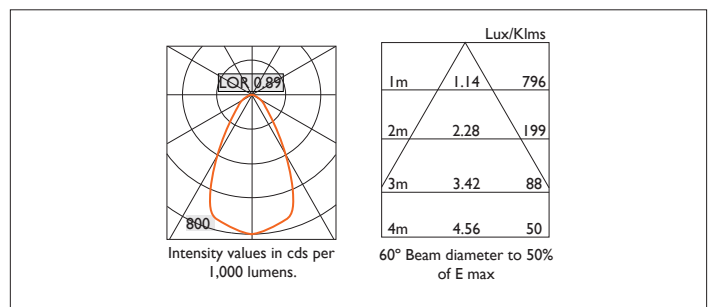

AMBIANCE X100 DIRECTIONAL

AMBIANCE X100 with Xicato LED recessed directional downlighter with deep cone reflector finished in black, and white ceiling trim. Adjustable 0-30° tilt. Lockable. Overall diameter 100mm, cut out 90mm.

For lumen output/power, colour temperature and protocols an appropriate Light Engine should also be specified.