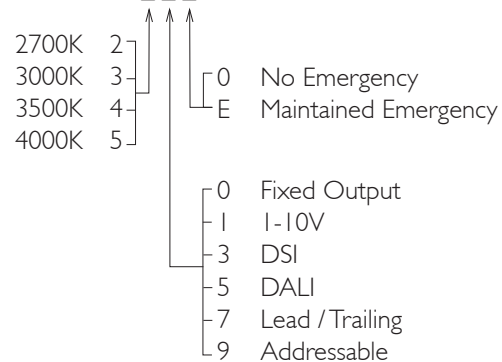

*Light Engine Specification

Xicato XTM L80 50,000 hours >Ra80

07A	720 lm	4.5W	160 lm/w	350mA
09A	965 lm	6.6W	146 lm/w	500mA
13A	1300 lm	9.5W	137 lm/w	700mA
14A	1490 lm	10.6W	141 lm/w	500mA
20A	2000 lm	15.2W	131 lm/w	700mA