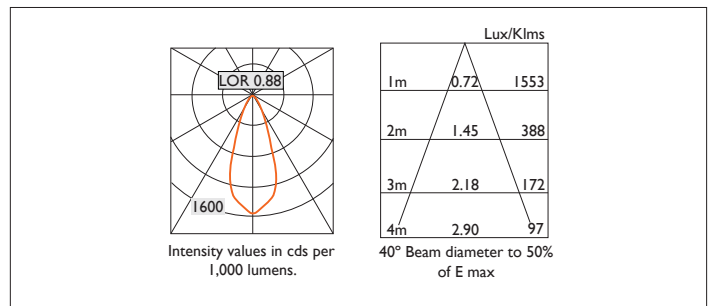

AMBIANCE X100 DIRECTIONAL

AMBIANCE X100 with Xicato LED recessed directional downlighter with deep cone reflector finished in black, and white ceiling trim. Adjustable 0-30° tilt. Lockable. Overall diameter 100mm, cut out 90mm.

For lumen output/power, colour temperature and protocols an appropriate Light Engine should also be specified.