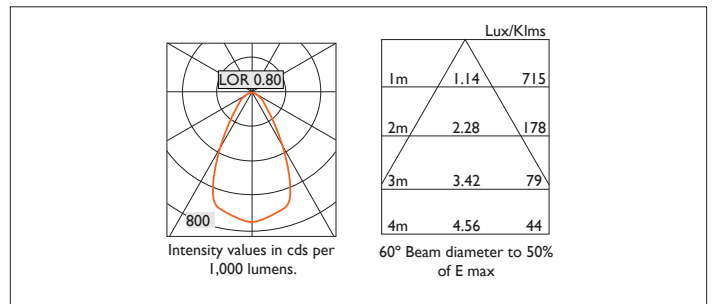

AMBIANCE X100 DIRECTIONAL IP44

AMBIANCE X100 with Xicato LED recessed directional downlighter with deep cone reflector finished in black, with clear glass cover and white ceiling trim. Adjustable 0-30° tilt. Lockable. Overall diameter 100mm, cut out 90mm.

For lumen output/power, colour temperature and protocols an appropriate Light Engine should also be specified.