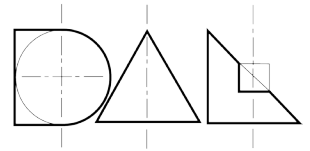

EN 60598-1
WEE/AE0290TY

AMBIANCE X100 DIRECTIONAL

AMBIANCE X100 with Xicato LED recessed directional downlighter with deep cone reflector finished in black, and white ceiling trim. Adjustable 0-30° tilt. Lockable. Overall diameter 100mm, cut out 90mm.