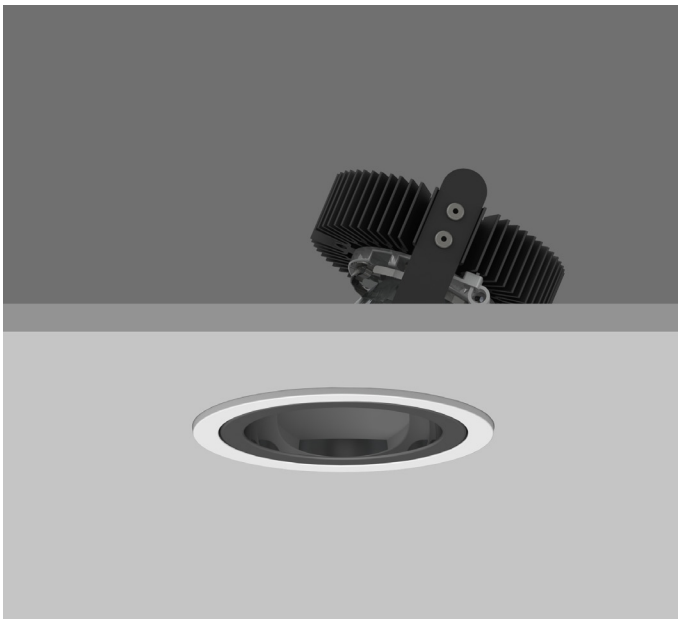

AMBIANCE X100 DIRECTIONAL IP44

AMBIANCE X100 with Xicato LED recessed directional downlighter with deep cone reflector finished in black, with clear glass cover and white ceiling trim. Adjustable 0-30° tilt. Lockable. Overall diameter 100mm, cut out 90mm.

For lumen output/power, colour temperature and protocols an appropriate Light Engine should also be specified.