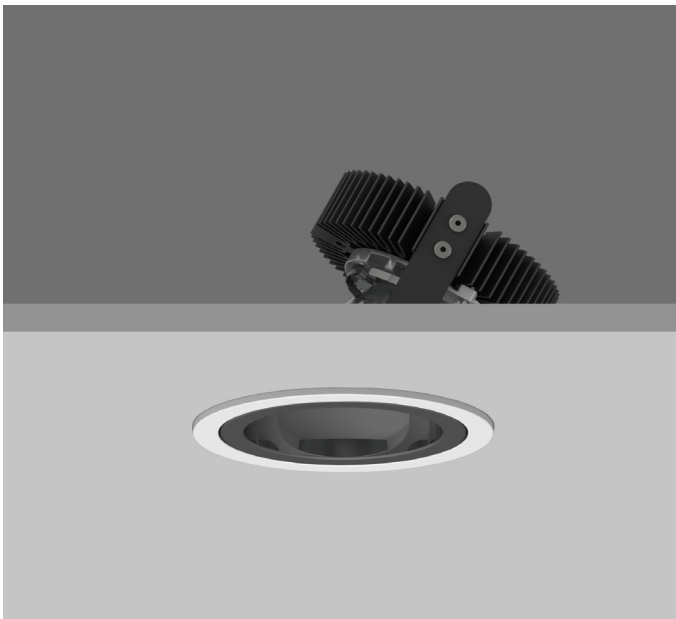

AMBIANCE X100 DIRECTIONAL

AMBIANCE X100 with Xicato LED recessed directional downlighter with deep cone reflector finished in black, and white ceiling trim. Adjustable 0-30° tilt. Lockable. Overall diameter 100mm, cut out 90mm.

For lumen output/power, colour temperature and protocols an appropriate Light Engine should also be specified.

Product Number	C0523/*Light Engine
Lamp Type	Xicato LED, Up to 1300 lumens
Reflector	Black
Beam Angle	20°
Construction	Aluminium / Steel
Ceiling Trim	White RAL 9010
IP	IP20
Control	Driver

2700K	2	<ul style="list-style-type: none"> 0 No Emergency E Maintained Emergency
3000K	3	
3500K	4	
4000K	5	

EN 60598-1
WEE/AE0290TY

AMBIANCE X100 DIRECTIONAL

AMBIANCE X100 with Xicato LED recessed directional downlighter with deep cone reflector finished in black, and white ceiling trim. Adjustable 0-30° tilt. Lockable. Overall diameter 100mm, cut out 90mm.

EN 60598-1
WEE/AE0290TY

AMBIANCE X100 DIRECTIONAL

AMBIANCE X100 with Xicato LED recessed directional downlighter with deep cone reflector finished in black, and white ceiling trim. Adjustable 0-30° tilt. Lockable. Overall diameter 100mm, cut out 90mm.