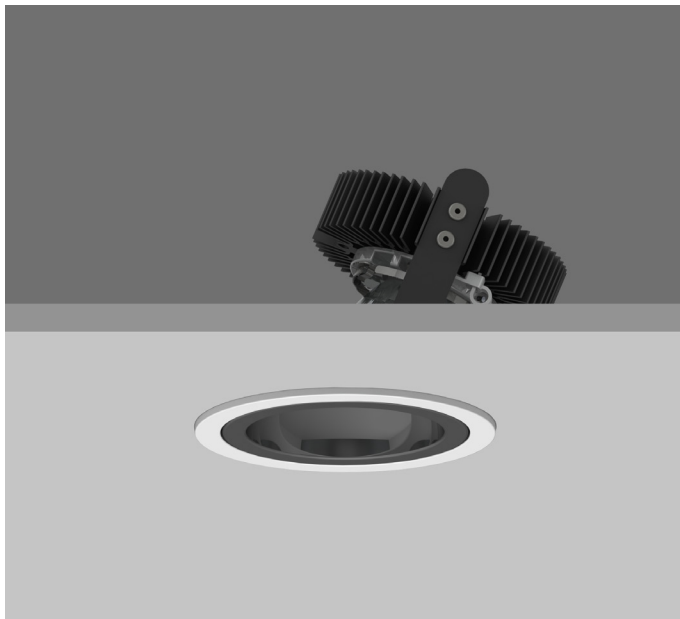

AMBIANCE X100 DIRECTIONAL

AMBIANCE X100 with Xicato LED recessed directional downlighter with deep cone reflector finished in black, and white ceiling trim. Adjustable 0-30° tilt. Lockable. Overall diameter 100mm, cut out 90mm.

2700K	2	<ul style="list-style-type: none"> 0 No Emergency E Maintained Emergency
3000K	3	
3500K	4	
4000K	5	

EN 60598-1
WEE/AE0290TY

AMBIANCE X100 DIRECTIONAL

AMBIANCE X100 with Xicato LED recessed directional downlighter with deep cone reflector finished in black, and white ceiling trim. Adjustable 0-30° tilt. Lockable. Overall diameter 100mm, cut out 90mm.

For lumen output/power, colour temperature and protocols an appropriate Light Engine should also be specified.

Product Number	C0543/*Light Engine
Lamp Type	Xicato LED, Up to 2000 lumens
Reflector	Black
Beam Angle	40°
Construction	Aluminium / Steel
Ceiling Trim	White RAL 9010
IP	IP20
Control	Driver

EN 60598-1
WEE/AE0290TY

AMBIANCE X100 DIRECTIONAL

AMBIANCE X100 with Xicato LED recessed directional downlighter with deep cone reflector finished in black, and white ceiling trim. Adjustable 0-30° tilt. Lockable. Overall diameter 100mm, cut out 90mm.