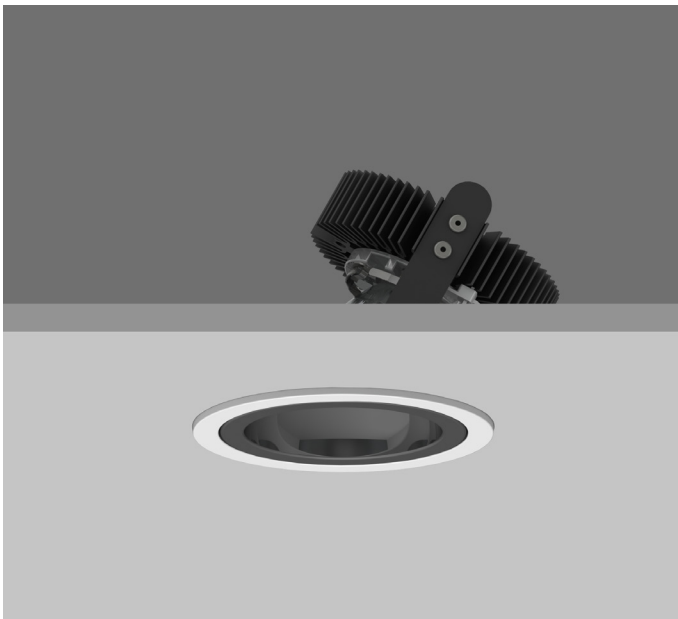

AMBIANCE X100 DIRECTIONAL IP44

AMBIANCE X100 with Xicato LED recessed directional downlighter with deep cone reflector finished in black, with clear glass cover and white ceiling trim. Adjustable 0-30° tilt. Lockable. Overall diameter 100mm, cut out 90mm.

For lumen output/power, colour temperature and protocols an appropriate Light Engine should also be specified.

Product Number	C0623/*Light Engine
Lamp Type	Xicato LED, Up to 1300 lumens
Reflector	Black
Beam Angle	20°
Construction	Aluminium / Steel / Glass
Ceiling Trim	White RAL 9010
IP	IP44
Control	Driver

Please Note: For lumen output/power, colour temperature and protocols and appropriate Light Engine should also be specified.

*Light Engine Specification

Xicato 9mm XTM 50,000 hours >Ra80

07A	---	720 lm	7.4W	97 lm/w	350mA
09A	---	965 lm	10.9W	89 lm/w	500mA
13A	---	1300 lm	15.6W	83 lm/w	700mA

2700K	2	0 No Emergency - E Maintained Emergency	
3000K	3		
3500K	4		
4000K	5		
			0 Fixed Output 1 I-10V 3 DSI 5 DALI 7 Lead / Trailing 9 Addressable

EN 60598-1
WEE/AE0290TY