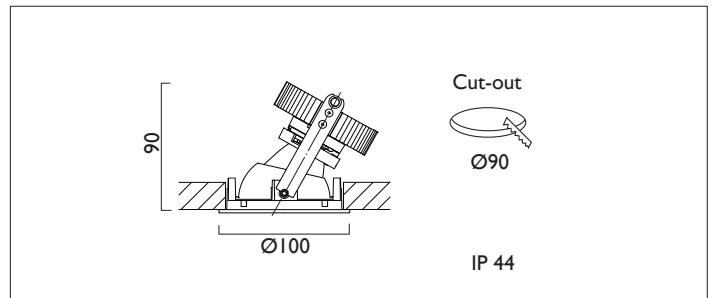

AMBIANCE X100 DIRECTIONAL IP44

AMBIANCE X100 with Xicato LED recessed directional downlighter with deep cone reflector finished in black with clear cover glass and white ceiling trim. Adjustable 0-30° tilt. Lockable. Overall diameter 100mm, cut out 90mm.

For lumen output/power, colour temperature and protocols an appropriate Light Engine should also be specified.