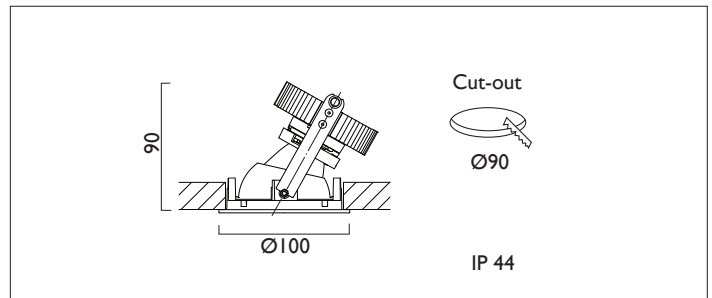

AMBIANCE X100 DIRECTIONAL IP44

AMBIANCE X100 with Xicato LED recessed directional downlighter with deep cone reflector finished in black, with clear glass cover and white ceiling trim. Adjustable 0-30° tilt. Lockable. Overall diameter 100mm, cut out 90mm.

For lumen output/power, colour temperature and protocols an appropriate Light Engine should also be specified.

Product Number	C0623/*Light Engine
Lamp Type	Xicato LED, Up to 1300 lumens
Reflector	Black
Beam Angle	20°
Construction	Aluminium / Steel / Glass
Ceiling Trim	White RAL 9010
IP	IP44
Control	Driver

Please Note: For lumen output/power, colour temperature and protocols and appropriate Light Engine should also be specified.

*Light Engine Specification

Xicato 9mm XTM 50,000 hours >Ra80

07A	---	720 lm	7.4W	97 lm/w	350mA
09A	---	965 lm	10.9W	89 lm/w	500mA
13A	---	1300 lm	15.6W	83 lm/w	700mA

2700K	2	0 No Emergency - E Maintained Emergency	
3000K	3		
3500K	4		
4000K	5		
			0 Fixed Output 1 I-10V 3 DSI 5 DALI 7 Lead / Trailing 9 Addressable

EN 60598-1
WEE/AE0290TY