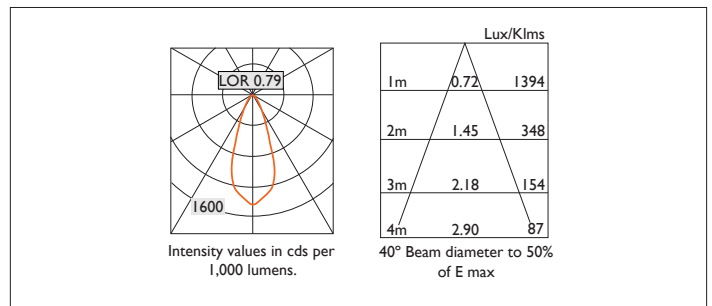

AMBIANCE X100 DIRECTIONAL IP44

AMBIANCE X100 with Xicato LED recessed directional downlighter with deep cone reflector finished in black with clear cover glass and white ceiling trim. Adjustable 0-30° tilt. Lockable. Overall diameter 100mm, cut out 90mm.

For lumen output/power, colour temperature and protocols an appropriate Light Engine should also be specified.