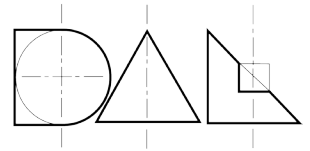

EN 60598-1
WEE/AE0290TY

AMBIANCE X100 DIRECTIONAL IP44

AMBIANCE X100 with Xicato LED recessed directional downlighter with deep cone reflector finished in black, with clear glass cover and white ceiling trim. Adjustable 0-30° tilt. Lockable. Overall diameter 100mm, cut out 90mm.