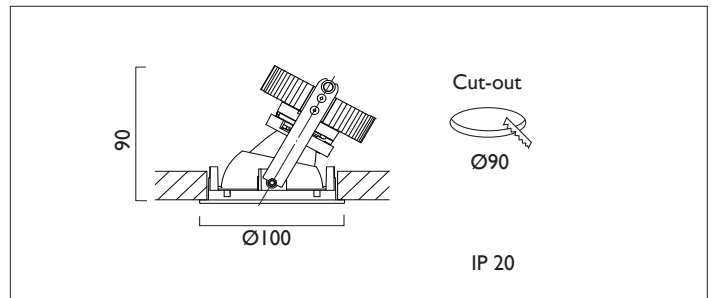

AMBIANCE X100 DIRECTIONAL

AMBIANCE X100 with Xicato LED recessed directional downlighter with deep cone reflector finished in black, and white ceiling trim. Adjustable 0-30° tilt. Lockable. Overall diameter 100mm, cut out 90mm.

For lumen output/power, colour temperature and protocols an appropriate Light Engine should also be specified.