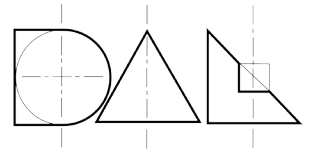

2700K	2	<ul style="list-style-type: none"> 0 No Emergency E Maintained Emergency
3000K	3	
3500K	4	
4000K	5	

EN 60598-1
WEE/AE0290TY

AMBIANCE X100 DIRECTIONAL IP44

AMBIANCE X100 with Xicato LED recessed directional downlighter with deep cone reflector finished in black with clear cover glass and white ceiling trim. Adjustable 0-30° tilt. Lockable. Overall diameter 100mm, cut out 90mm.