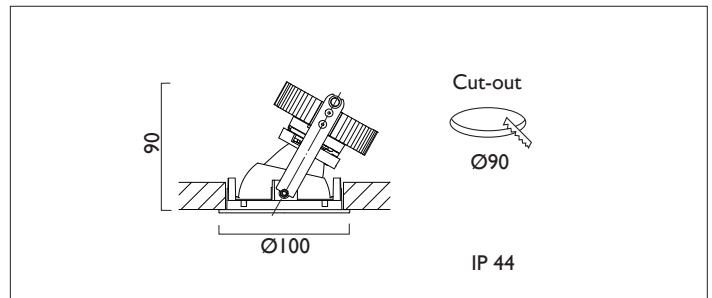

AMBIANCE X100 DIRECTIONAL IP44

AMBIANCE X100 with Xicato LED recessed directional downlighter with deep cone reflector finished in black, with clear glass cover and white ceiling trim. Adjustable 0-30° tilt. Lockable. Overall diameter 100mm, cut out 90mm.

For lumen output/power, colour temperature and protocols an appropriate Light Engine should also be specified.