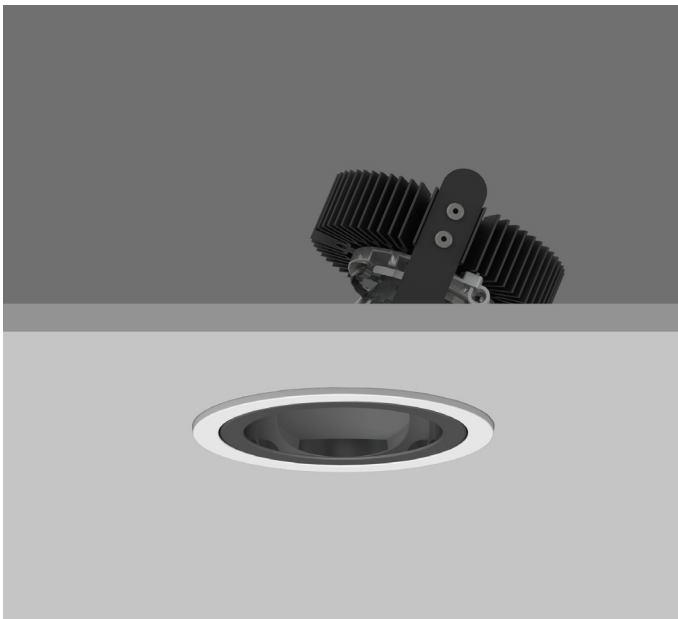

AMBIANCE X100 DIRECTIONAL

AMBIANCE X100 with Xicato LED recessed directional downlighter with deep cone reflector finished in black, and white ceiling trim. Adjustable 0-30° tilt. Lockable. Overall diameter 100mm, cut out 90mm.

EN 60598-1
WEE/AE0290TY

AMBIANCE X100 DIRECTIONAL

AMBIANCE X100 with Xicato LED recessed directional downlighter with deep cone reflector finished in black, and white ceiling trim. Adjustable 0-30° tilt. Lockable. Overall diameter 100mm, cut out 90mm.

For lumen output/power, colour temperature and protocols an appropriate Light Engine should also be specified.

Product Number	C0563/*Light Engine
Lamp Type	Xicato LED, Up to 2000 lumens
Reflector	Black
Beam Angle	60°
Construction	Aluminium / Steel
Ceiling Trim	White RAL 9010
IP	IP20
Control	Driver

EN 60598-1
WEE/AE0290TY

AMBIANCE X100 DIRECTIONAL IP44

AMBIANCE X100 with Xicato LED recessed directional downlighter with deep cone reflector finished in black, with clear glass cover and white ceiling trim. Adjustable 0-30° tilt. Lockable. Overall diameter 100mm, cut out 90mm.