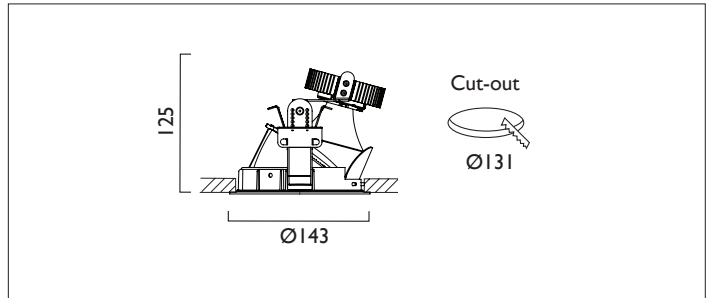

EN 60598-1
WEE/AE0290TY

VP X143 LENS IP44 WALLWASHER

VP X143 LENS WALLWASHER Round recessed wallwasher with white ceiling trim and low glare, deep cone, diffused spectro silver reflector and lens optic.
Overall diameter 143mm, cut out 131mm diameter. Xicato LED.