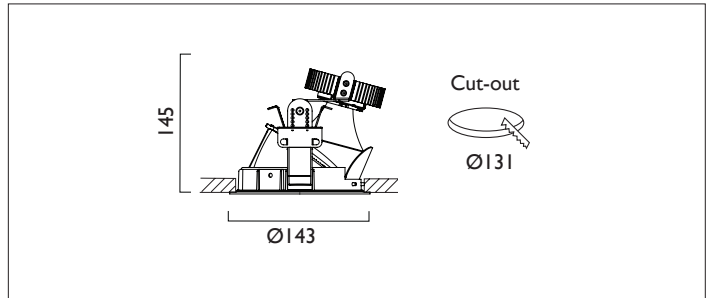

EN 60598-1
WEE/AE0290TY

VP X143 LENS WALLWASHER

VP X143 LENS WALLWASHER Round recessed wallwasher with white ceiling trim and low glare, deep cone, diffused spectro silver reflector and lens optic.
Overall diameter 143mm, cut out 131mm diameter. Xicato LED.