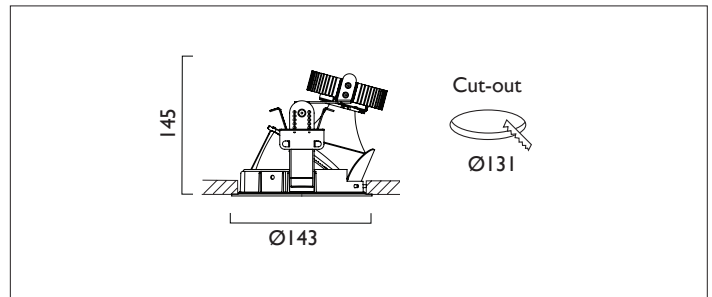

EN 60598-1
WEE/AE0290TY

VP X143 LENS IP44 WALLWASHER

VP X143 LENS WALLWASHER Round recessed wallwasher with white ceiling trim and low glare, deep cone, diffused spectro silver reflector and lens optic.
Overall diameter 143mm, cut out 131mm diameter. Xicato LED.