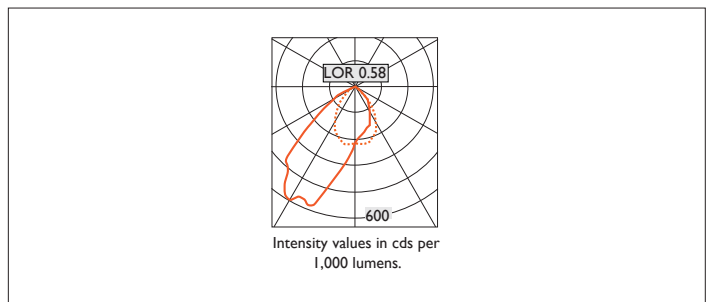

EN 60598-1
WEE/AE0290TY

VP X143 LENS WALLWASHER

VP X143 LENS WALLWASHER Round recessed wallwasher with white ceiling trim and low glare, deep cone, diffused spectro silver reflector and lens optic.
Overall diameter 143mm, cut out 131mm diameter. Xicato LED.