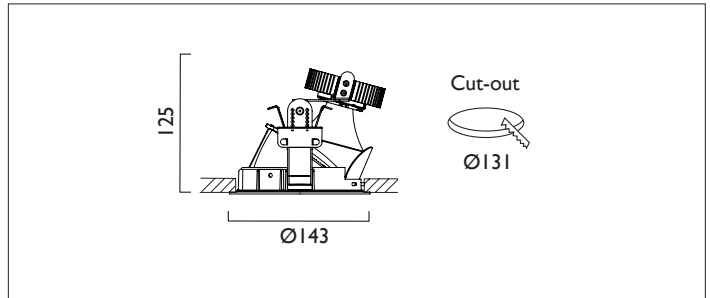

VP X143 LENS WALLWASHER

VP X143 LENS WALLWASHER Round recessed wallwasher with white ceiling trim and low glare, deep cone, diffused spectro silver reflector and lens optic.
Overall diameter 143mm, cut out 131mm diameter. Xicato LED.