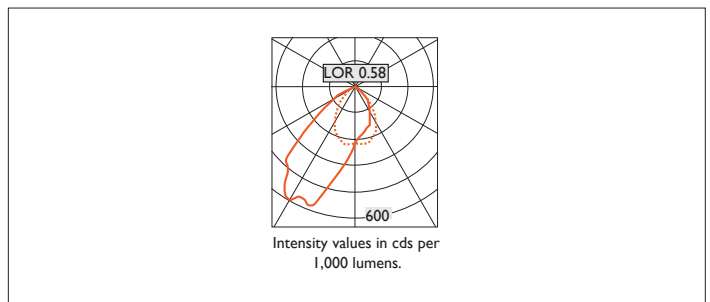

VP X143 LENS WALLWASHER

VP X143 LENS WALLWASHER Round recessed wallwasher with white ceiling trim and low glare, deep cone, diffused spectro silver reflector and lens optic.
Overall diameter 143mm, cut out 131mm diameter. Xicato LED.