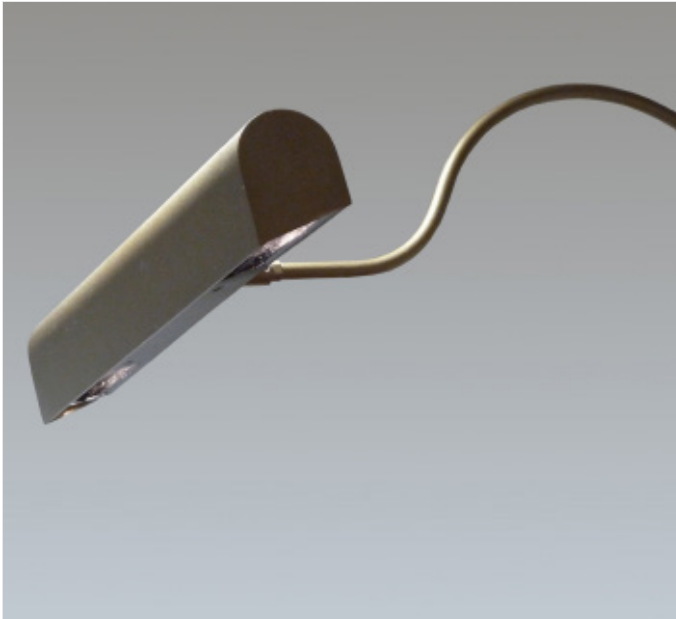

Pro-Art © Picture Light

A high quality extruded aluminium housing with seamless ends mounted from either one or two 'swan neck' support arms, with adjustable and lockable 'knuckle joints'.

Product Number	H0902
Lamp Type	High Quality LEDs, 2700, 3000, 4000K, CRI 97, 50,000 hours L80
Construction	Aluminium / Steel
Glare Control	Black baffle
IP Rating	IP20
Control	Driver

EN 60598-1
WEE/AE0290TY

Pro-Art © Picture Light

A high quality extruded aluminium housing with seamless ends mounted from either one or two 'swan neck' support arms, with adjustable and lockable 'knuckle joints'.

Pro-Art © Picture Light

A high quality extruded aluminium housing with seamless ends mounted from either one or two 'swan neck' support arms, with adjustable and lockable 'knuckle joints'.

Product Number	H0904
Lamp Type	High Quality LEDs, 2700, 3000, 4000K, CRI 97, 50,000 hours L80
Construction	Aluminium / Steel
Glare Control	Black baffle
IP Rating	IP20
Control	Driver