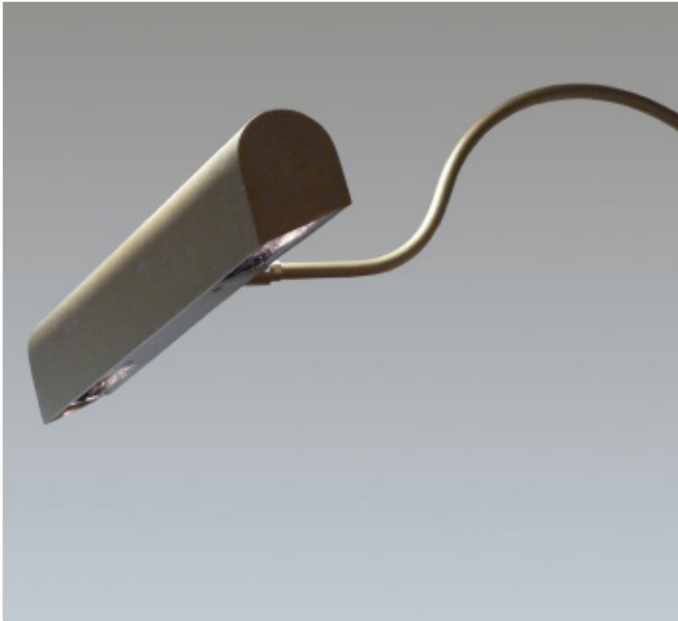

Pro-Art © Picture Light

A high quality extruded aluminium housing with seamless ends mounted from either one or two 'swan neck' support arms, with adjustable and lockable 'knuckle joints'.

Product Number	H0902
Lamp Type	High Quality LEDs, 2700, 3000, 4000K, CRI 97, 50,000 hours L80
Construction	Aluminium / Steel
Glare Control	Black baffle
IP Rating	IP20
Control	Driver

EN 60598-1
WEE/AE0290TY

Pro-Art © Picture Light

A high quality extruded aluminium housing with seamless ends mounted from either one or two 'swan neck' support arms, with adjustable and lockable 'knuckle joints'.

Pro-Art © Picture Light

A high quality extruded aluminium housing with seamless ends mounted from either one or two 'swan neck' support arms, with adjustable and lockable 'knuckle joints'.

Product Number	H0904
Lamp Type	High Quality LEDs, 2700, 3000, 4000K, CRI 97, 50,000 hours L80
Construction	Aluminium / Steel
Glare Control	Black baffle
IP Rating	IP20
Control	Driver