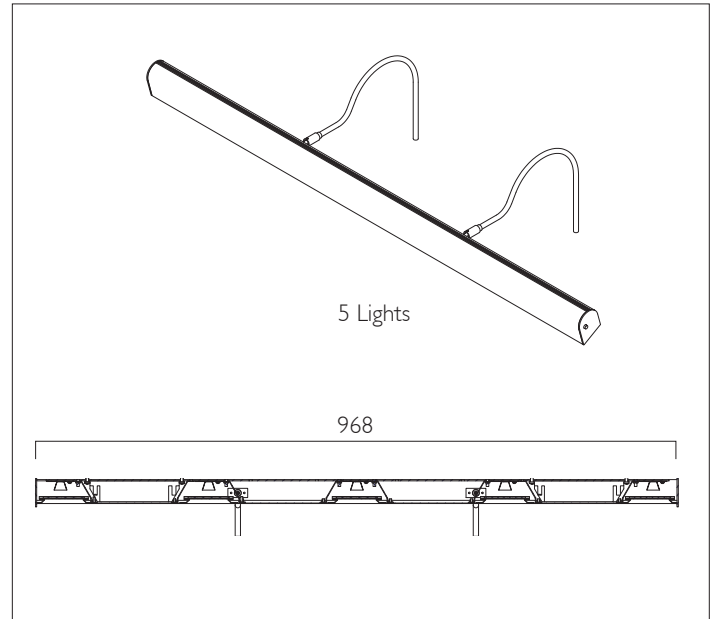

Pro-Art © Picture Light

A high quality extruded aluminium housing with seamless ends mounted from either one or two 'swan neck' support arms, with adjustable and lockable 'knuckle joints'.

Product Number	H0905
Lamp Type	High Quality LEDs, 2700, 3000, 4000K, CRI 97, 50,000 hours L80
Construction	Aluminium / Steel
Glare Control	Black baffle
IP Rating	IP20
Control	Driver

EN 60598-1
WEE/AE0290TY