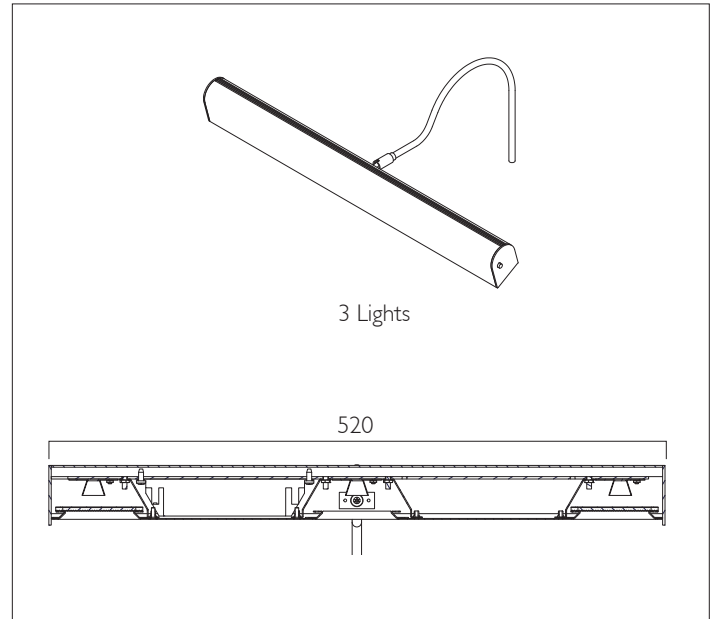

Pro-Art © Picture Light

A high quality extruded aluminium housing with seamless ends mounted from either one or two 'swan neck' support arms, with adjustable and lockable 'knuckle joints'.

Product Number	H0902
Lamp Type	High Quality LEDs, 2700, 3000, 4000K, CRI 97, 50,000 hours L80
Construction	Aluminium / Steel
Glare Control	Black baffle
IP Rating	IP20
Control	Driver

EN 60598-1
WEE/AE0290TY

Pro-Art © Picture Light

A high quality extruded aluminium housing with seamless ends mounted from either one or two 'swan neck' support arms, with adjustable and lockable 'knuckle joints'.

Pro-Art © Picture Light

A high quality extruded aluminium housing with seamless ends mounted from either one or two 'swan neck' support arms, with adjustable and lockable 'knuckle joints'.

Product Number	H0904
Lamp Type	High Quality LEDs, 2700, 3000, 4000K, CRI 97, 50,000 hours L80
Construction	Aluminium / Steel
Glare Control	Black baffle
IP Rating	IP20
Control	Driver