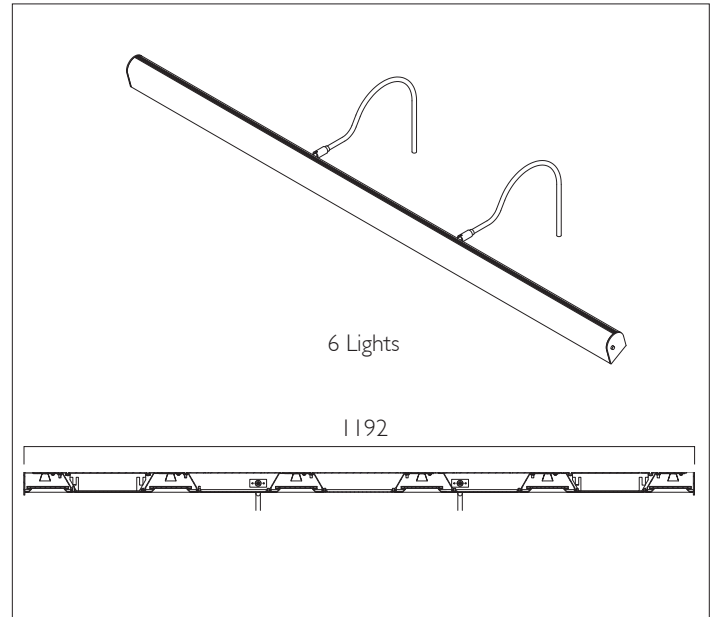

Pro-Art © Picture Light

A high quality extruded aluminium housing with seamless ends mounted from either one or two 'swan neck' support arms, with adjustable and lockable 'knuckle joints'.

Product Number	H0906
Lamp Type	High Quality LEDs, 2700, 3000, 4000K, CRI 97, 50,000 hours L80
Construction	Aluminium / Steel
Glare Control	Black baffle
IP Rating	IP20
Control	Driver