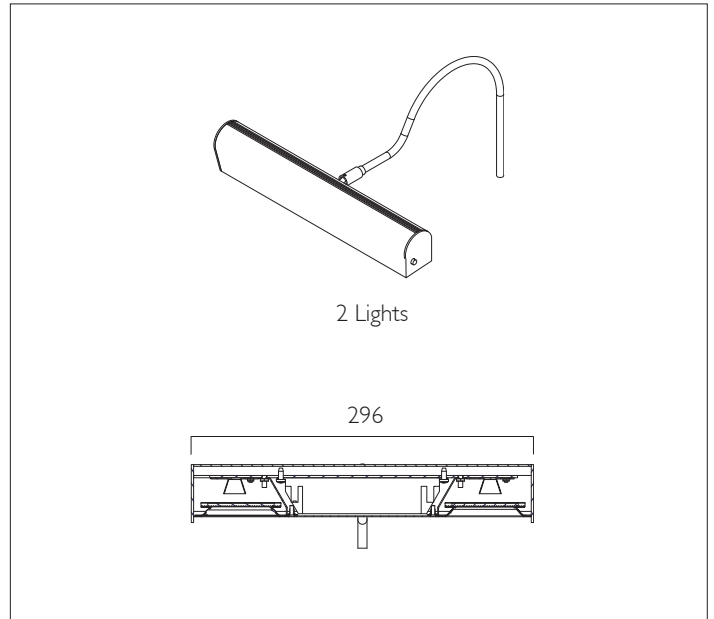

Pro-Art © Picture Light

A high quality extruded aluminium housing with seamless ends mounted from either one or two 'swan neck' support arms, with adjustable and lockable 'knuckle joints'.

Product Number	H0902
Lamp Type	High Quality LEDs, 2700, 3000, 4000K, CRI 97, 50,000 hours L80
Construction	Aluminium / Steel
Glare Control	Black baffle
IP Rating	IP20
Control	Driver

EN 60598-1
WEE/AE0290TY

Pro-Art © Picture Light

A high quality extruded aluminium housing with seamless ends mounted from either one or two 'swan neck' support arms, with adjustable and lockable 'knuckle joints'.

Pro-Art © Picture Light

A high quality extruded aluminium housing with seamless ends mounted from either one or two 'swan neck' support arms, with adjustable and lockable 'knuckle joints'.

Product Number	H0904
Lamp Type	High Quality LEDs, 2700, 3000, 4000K, CRI 97, 50,000 hours L80
Construction	Aluminium / Steel
Glare Control	Black baffle
IP Rating	IP20
Control	Driver