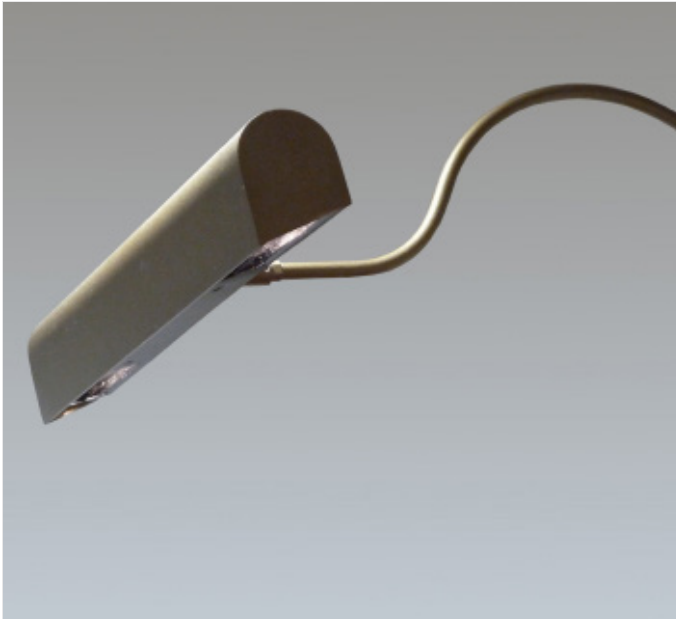

Pro-Art © Picture Light

A high quality extruded aluminium housing with seamless ends mounted from either one or two 'swan neck' support arms, with adjustable and lockable 'knuckle joints'.

Product Number	H0902
Lamp Type	High Quality LEDs, 2700, 3000, 4000K, CRI 97, 50,000 hours L80
Construction	Aluminium / Steel
Glare Control	Black baffle
IP Rating	IP20
Control	Driver

EN 60598-1
WEE/AE0290TY

Pro-Art © Picture Light

A high quality extruded aluminium housing with seamless ends mounted from either one or two 'swan neck' support arms, with adjustable and lockable 'knuckle joints'.

Pro-Art © Picture Light

A high quality extruded aluminium housing with seamless ends mounted from either one or two 'swan neck' support arms, with adjustable and lockable 'knuckle joints'.

Product Number	H0906
Lamp Type	High Quality LEDs, 2700, 3000, 4000K, CRI 97, 50,000 hours L80
Construction	Aluminium / Steel
Glare Control	Black baffle
IP Rating	IP20
Control	Driver