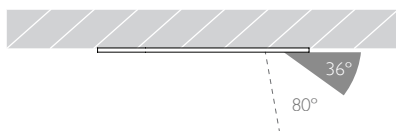

Glare Diagram

Cut Off: 36°

Glare Comfort Cut Off: 80°

Technical Description

Minimo 16 Adjustable is an IP54 recessed LED luminaire offering full adjustability with 360° pan and 35° tilt without breaking the ceiling line. Minimo 16 is perfect for use in colour-critical applications with 92CRI delivered from a single source LED module and available in two colour temperatures as standard. Tool-less, site changeable beam angles allow flexibility in varying environments. Machined from aerospace grade 6063-T6 aluminium or brass, Minimo 16 Adjustable features a flat bezel with a choice of six finishes and an interchangeable decorative aperture available in three finishes for complete aesthetic integration. Minimo 16 Adjustable delivers a lumen package of 665lm at 8.4W.