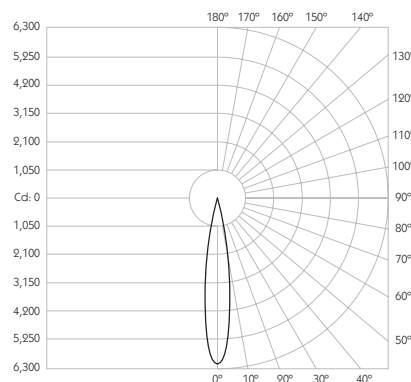

Optical

System Power 8.4W

Module Output 665lm**

Absolute Output 656lm**

LOR 99%

Glare Cut Off 36°

Glare Comfort Cut Off 80°

** Photometry shown is correct for 3000K module. Please enquire for 2700K module output.

Colour Temperature 2700K | 3000K

CRI 92 Typ

TM-30 Rf: 90 Rg: 99

Beam Angle 15°

Gear Type Dimmable Options Available

Gear Location Remote

Product Photometry independently tested in accordance with LM-79

Height	Beam Diameter	Illuminance (lx)
1m	0.26m	6,047 lx
2m	0.53m	1,152 lx
3m	0.79m	672 lx
4m	1.05m	378 lx
5m	1.32m	242 lx