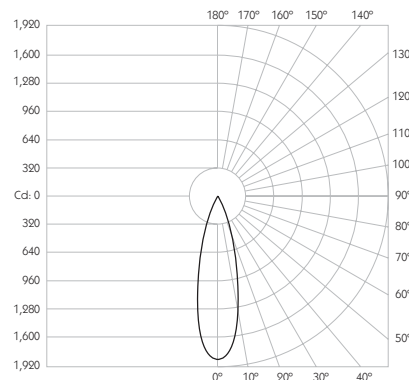

Optical

System Power 8.4W

Module Output 665lm**

Absolute Output 569lm**

LOR 86%

Glare Cut Off 36°

Glare Comfort Cut Off 80°

** Photometry shown is correct for 3000K module. Please enquire for 2700K module output.

Colour Temperature 2700K | 3000K

CRI 92 Typ

TM-30 Rf: 90 Rg: 99

Beam Angle 25°

Gear Type Dimmable Options Available

Gear Location Remote

Product Photometry independently tested in accordance with LM-79

Distance	Beam Diameter	Illuminance (lx)
1m	0.44m	1,834 lx
2m	0.89m	458 lx
3m	1.33m	204 lx
4m	1.77m	115 lx
5m	2.22m	73 lx