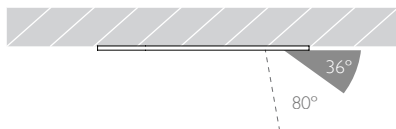

Glare Diagram

Cut Off: 36°

Glare Comfort Cut Off: 80°

Technical Description

Minimo 16 Adjustable is an IP54 recessed LED luminaire offering full adjustability with 360° pan and 35° tilt without breaking the ceiling line. Minimo 16 is perfect for use in colour-critical applications with 92CRI delivered from a single source LED module and available in two colour temperatures as standard. Tool-less, site changeable beam angles allow flexibility in varying environments. Machined from aerospace grade 6063-T6 aluminium or brass, Minimo 16 Adjustable features a flat bezel with a choice of six finishes and an interchangeable decorative aperture available in three finishes for complete aesthetic integration. Minimo 16 Adjustable delivers a lumen package of 665lm at 8.4W.