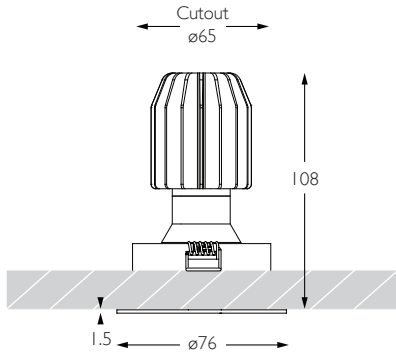

SALES@PRECISIONLIGHTING.CO.UK

WWW.PRECISIONLIGHTING.CO.UK

42 RIVERSIDE ROAD
LONDON SW17 0BA

t. +44 (0) 20 8947 6616
f. +44 (0) 20 8286 6626

MINIMO 16 | IP54 ADJUSTABLE

Luminaires
spec sheet RCD-637

WIDE FLOOD | FLAT BEZEL

Glare Diagram

Cut Off: 36°

Glare Comfort Cut Off: 80°

Technical Description

Minimo 16 Adjustable is an IP54 recessed LED luminaire offering full adjustability with 360° pan and 35° tilt without breaking the ceiling line. Minimo 16 is perfect for use in colour-critical applications with 92CRI delivered from a single source LED module and available in two colour temperatures as standard. Tool-less, site changeable beam angles allow flexibility in varying environments. Machined from aerospace grade 6063-T6 aluminium or brass, Minimo 16 Adjustable features a flat bezel with a choice of six finishes and an interchangeable decorative aperture available in three finishes for complete aesthetic integration. Minimo 16 Adjustable delivers a lumen package of 665lm at 8.4W.