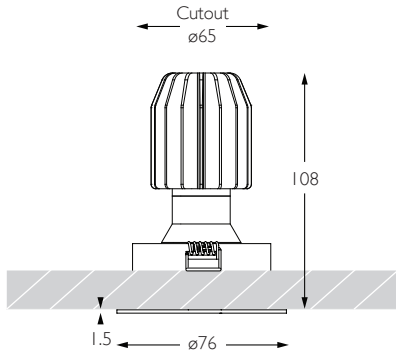

MINIMO 16 | IP54 ADJUSTABLE

Luminaires
spec sheet RCD-637

ULTRA NARROW SPOT | FLAT BEZEL

Glare Diagram

Cut Off: 36°

Glare Comfort Cut Off: 80°

Technical Description

Minimo 16 Adjustable is an IP54 recessed LED luminaire offering full adjustability with 360° pan and 35° tilt without breaking the ceiling line. Minimo 16 is perfect for use in colour-critical applications with 92CRI delivered from a single source LED module and available in two colour temperatures as standard. Tool-less, site changeable beam angles allow flexibility in varying environments. Machined from aerospace grade 6063-T6 aluminium or brass, Minimo 16 Adjustable features a flat bezel with a choice of six finishes and an interchangeable decorative aperture available in three finishes for complete aesthetic integration. Minimo 16 Adjustable delivers a lumen package of 665lm at 8.4W.