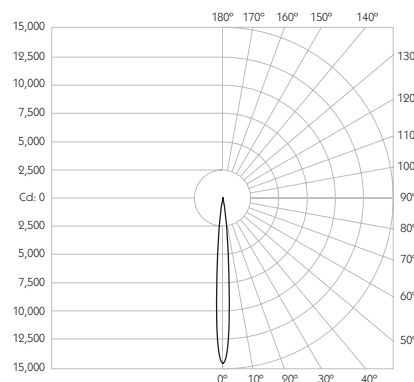

Optical

System Power 8.4W

Module Output 665lm**

Absolute Output 656lm**

LOR 99%

Glare Cut Off 36°

Glare Comfort Cut Off 80°

** Photometry shown is correct for 3000K module. Please enquire for 2700K module output.

Colour Temperature 2700K | 3000K

CRI 92 Typ

TM-30 Rf: 90 Rg: 99

Beam Angle 9°

Gear Type Dimmable Options Available

Gear Location Remote

Product Photometry independently tested in accordance with LM-79

Distance	Beam Diameter	Illuminance (lx)
1m	0.16m	14,533 lx
2m	0.31m	3,633 lx
3m	0.47m	1,615 lx
4m	0.63m	908 lx
5m	0.79m	581 lx