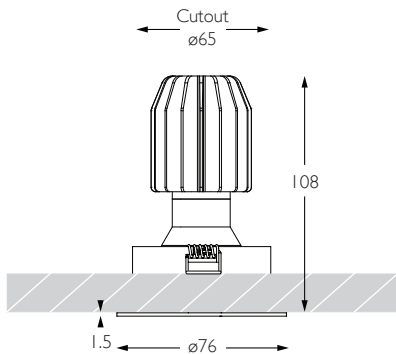

Glare Diagram

Cut Off: 36°

Glare Comfort Cut Off: 80°

Technical Description

Minimo 16 Adjustable is an IP54 recessed LED luminaire offering full adjustability with 360° pan and 35° tilt without breaking the ceiling line. Minimo 16 is perfect for use in colour-critical applications with 92CRI delivered from a single source LED module and available in two colour temperatures as standard. Tool-less, site changeable beam angles allow flexibility in varying environments. Machined from aerospace grade 6063-T6 aluminium or brass, Minimo 16 Adjustable features a flat bezel with a choice of six finishes and an interchangeable decorative aperture available in three finishes for complete aesthetic integration. Minimo 16 Adjustable delivers a lumen package of 665lm at 8.4W.