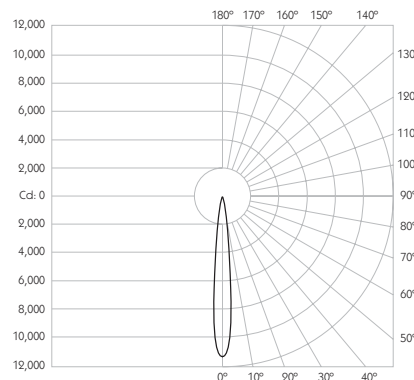

Optical

System Power 8.4W

Module Output 665lm**

Absolute Output 653lm**

LOR 98%

Glare Cut Off 36°

Glare Comfort Cut Off 80°

** Photometry shown is correct for 3000K module. Please enquire for 2700K module output.

Colour Temperature 2700K | 3000K

CRI 92 Typ

TM-30 Rf: 90 Rg: 99

Beam Angle 11°

Gear Type Dimmable Options Available

Gear Location Remote

Product Photometry independently tested in accordance with LM-79

Distance	Beam Diameter	Illuminance (lx)
1m	0.19m	11,164 lx
2m	0.39m	2,791 lx
3m	0.58m	1,240 lx
4m	0.77m	698 lx
5m	0.96m	447 lx