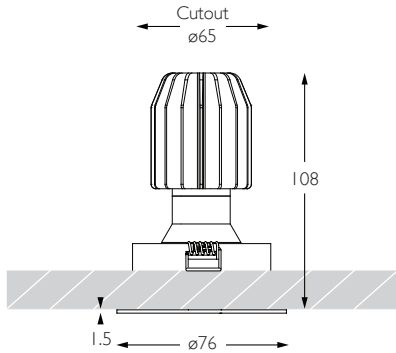

Glare Diagram

Cut Off: 36°

Glare Comfort Cut Off: 80°

Technical Description

Minimo 16 Adjustable is an IP54 recessed LED luminaire offering full adjustability with 360° pan and 35° tilt without breaking the ceiling line. Minimo 16 is perfect for use in colour-critical applications with 92CRI delivered from a single source LED module and available in two colour temperatures as standard. Tool-less, site changeable beam angles allow flexibility in varying environments. Machined from aerospace grade 6063-T6 aluminium or brass, Minimo 16 Adjustable features a flat bezel with a choice of six finishes and an interchangeable decorative aperture available in three finishes for complete aesthetic integration. Minimo 16 Adjustable delivers a lumen package of 665lm at 8.4W.