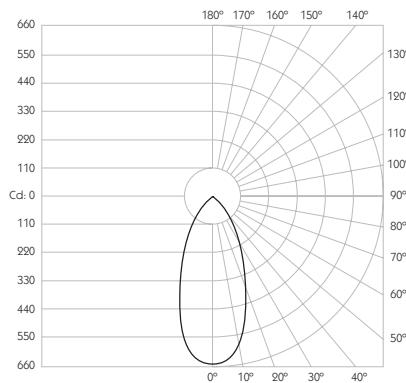

Optical

System Power 8.4W
Module Output 665lm**
Absolute Output 544lm**
LOR 82%
Glare Cut Off 36°
Glare Comfort Cut Off 80°
Colour Temperature 2700K | 3000K
CRI 92 Typ
TM-30 Rf: 90 Rg: 99
Beam Angle 45°
Gear Type Dimmable Options Available
Gear Location Remote
** Photometry shown is correct for 3000K module. Please enquire for 2700K module output.

Product Photometry independently tested in accordance with LM-79