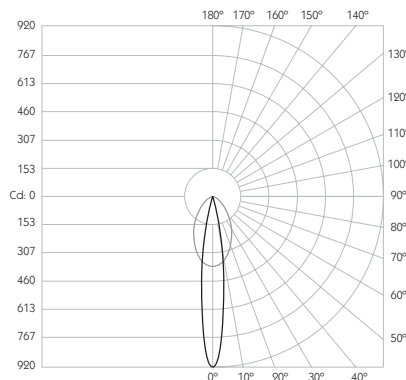

PICO ZOOM SURFACE

Luminaires
spec sheet MPN-706

VARIABLE BEAM

- Category** Interior use only IP20
- Material** Machined Aluminium
- Finish** Brushed Aluminium | Black | White | Custom
- System** Integral Monopoint
- Lockable** Pan & Tilt
- System Power** 1.6W
- Module Output** 140lm
- Absolute Output** 130lm
- LOR** 93%
- Colour Temperature** 3000K | 2700K | *
- CRI** Ra: 95 **TM-30** Rf: 93 Rg: 99
- Optics** 12° to 30°
- Gear Type** Dimmable options available
- Weight** 62g

* Please enquire as to the availability of non-standard Colour Temperatures.

Pico Zoom Surface is a discreet 95CRI LED spotlight, based on the minimal aesthetic of the Pico 1 Surface, but with the additional benefit of tool-less variable beam technology. The spotlight comes as standard in white, black and brushed aluminium finishes, and has a tool-less beam adjustment mechanism. Movement is aided with a low friction bearing rotation and constant torque tilt mechanism, lockable in both pan and tilt. Pico Zoom Surface is machined from aerospace grade 6063-T6 aluminium, delivering a lumen package of 140lm at 1.6W.

Product Photometry independently tested in accordance with LM-79

Distance	Beam Diameter	Beam Area	Footcandle (lx)	Footcandle (lx)
1m	0.54m x 0.21m		911 lx	335 lx
2m	1.07m x 0.42m		228 lx	84 lx
3m	1.61m x 0.63m		101 lx	37 lx
4m	2.14m x 0.84m		57 lx	21 lx
5m	2.68m x 1.05m		36 lx	13 lx