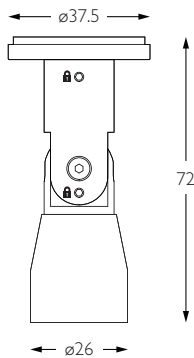

PICO ZOOM SURFACE

Luminaires
spec sheet MPN-706

VARIABLE BEAM

- Category** Interior use only IP20
- Material** Machined Aluminium
- Finish** Brushed Aluminium | Black | White | Custom
- System** Integral Monopoint
- Lockable** Pan & Tilt
- System Power** 1.6W
- Module Output** 140lm
- Absolute Output** 130lm
- LOR** 93%
- Colour Temperature** 3000K | 2700K | *
- CRI** Ra: 95 **TM-30** Rf: 93 Rg: 99
- Optics** 12° to 30°
- Gear Type** Dimmable options available
- Weight** 62g

* Please enquire as to the availability of non-standard Colour Temperatures.

Pico Zoom Surface is a discreet 95CRI LED spotlight, based on the minimal aesthetic of the Pico 1 Surface, but with the additional benefit of tool-less variable beam technology. The spotlight comes as standard in white, black and brushed aluminium finishes, and has a tool-less beam adjustment mechanism. Movement is aided with a low friction bearing rotation and constant torque tilt mechanism, lockable in both pan and tilt. Pico Zoom Surface is machined from aerospace grade 6063-T6 aluminium, delivering a lumen package of 140lm at 1.6W.

Product Photometry independently tested in accordance with LM-79

Distance	Beam Diameter	Beam Area	Footcandle (lx)	Footcandle (lx)
1m	0.54m x 0.21m		911 lx	335 lx
2m	1.07m x 0.42m		228 lx	84 lx
3m	1.61m x 0.63m		101 lx	37 lx
4m	2.14m x 0.84m		57 lx	21 lx
5m	2.68m x 1.05m		36 lx	13 lx

Fixed Mounting Plate

MPN-706-AL-XX9512

MPN-706-BK-XX9512

MPN-706-WH-XX9512

For 3000K Substitute XX with 30 | For 2700K Substitute XX with 27

PRECISION
LIGHTING

SALES@PRECISIONLIGHTING.CO.UK
WWW.PRECISIONLIGHTING.CO.UK