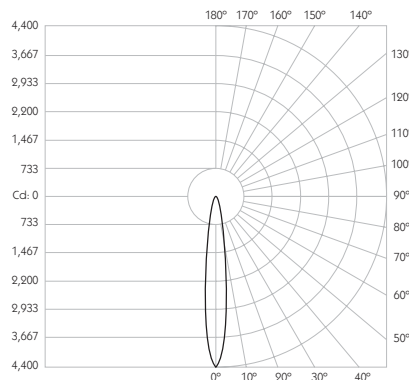

OCULUS 11

NARROW SPOT | SHORT SNOOT

- Category** Interior use only IP20
- Material** Machined Aluminium
- Finish** Brushed Aluminium | Black | White | Custom
- System** Eutrac | Monopoint | LV tracks
- Lockable** Pan & Tilt
- Accessories** Snoots | Louvres | Lenses
- System Power** 5.5W
- Module Output** 420lm
- Absolute Output** 408lm
- LOR** 97%
- Colour Temperature** 3000K | 2700K | *
- CRI** Ra: 95 **TM-30** Rf: 93 Rg: 99
- Optics** 14°
- Gear Type** Dimmable options available
- Weight** 155g

Product Photometry independently tested in accordance with LM-79

Distance (m)	Beam Diameter (m)	Illuminance (lx)
1m	0.25m	4,337 lx
2m	0.49m	1,084 lx
3m	0.74m	482 lx
4m	0.98m	271 lx
5m	1.23m	174 lx

CA-713-AL-XX9514	BT-713-AL-XX9514	RT-713-AL-XX9514	EUT3-713-AL-XX9514	MPS-713-AL-XX9514		MPX-713-AL-XX9514	MPY-713-AL-XX9514	MPZ-713-AL-XX9514
		RT-713-BK-XX9514	EUT3-713-BK-XX9514	MPS-713-BK-XX9514		MPX-713-BK-XX9514	MPY-713-BK-XX9514	MPZ-713-BK-XX9514
		RT-713-WH-XX9514	EUT3-713-WH-XX9514	MPS-713-WH-XX9514		MPX-713-WH-XX9514	MPY-713-WH-XX9514	MPZ-713-WH-XX9514

Product Photometry independently tested in accordance with LM-79

Distance (m)	Beam Diameter (m)	Footcandle (lx)
1m	0.35m	2,194 lx
2m	0.71m	549 lx
3m	1.06m	244 lx
4m	1.41m	137 lx
5m	1.76m	88 lx

IP 20	95 CRI	CE	ETL US
LED	5.5W	24V	PART L
360°	180°	0.5m	Accessories Available