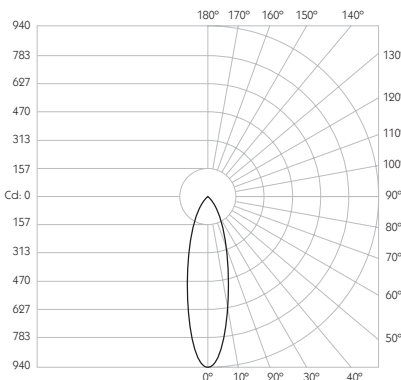

Product Photometry independently tested in accordance with LM-79

Distance (m)	Beam Diameter (m)	Illuminance (lx)
1m	0.25m	4,337 lx
2m	0.49m	1,084 lx
3m	0.74m	482 lx
4m	0.98m	271 lx
5m	1.23m	174 lx

CA-713-AL-XX9514	BT-713-AL-XX9514	RT-713-AL-XX9514	EUT3-713-AL-XX9514	MPS-713-AL-XX9514		MPX-713-AL-XX9514	MPY-713-AL-XX9514	MPZ-713-AL-XX9514
		RT-713-BK-XX9514	EUT3-713-BK-XX9514	MPS-713-BK-XX9514		MPX-713-BK-XX9514	MPY-713-BK-XX9514	MPZ-713-BK-XX9514
		RT-713-WH-XX9514	EUT3-713-WH-XX9514	MPS-713-WH-XX9514		MPX-713-WH-XX9514	MPY-713-WH-XX9514	MPZ-713-WH-XX9514

Product Photometry independently tested in accordance with LM-79

Distance (m)	Beam Diameter (m)	Footcandle (lx)
1m	0.35m	2,194 lx
2m	0.71m	549 lx
3m	1.06m	244 lx
4m	1.41m	137 lx
5m	1.76m	88 lx

IP 20	95 CRI	CE	ETL US
LED	5.5W	24V	PART L
360°	180°	0.5m	Accessories Available

For 3000K Substitute XX with 30 | For 2700K Substitute XX with 27

Category Interior use only IP20
Material Machined Aluminium
Finish Brushed Aluminium | Black | White | Custom
System Eutrac | Monopoint | LV tracks
Lockable Pan & Tilt
Accessories Snoots | Louvres | Lenses
System Power 5.5W
Module Output 420lm
Absolute Output 365lm
LOR 87%
Colour Temperature 3000K | 2700K | *
CRI Ra: 95 **TM-30** Rf: 93 Rg: 99
Optics 30°
Gear Type Dimmable options available
Weight 155g

Product Photometry independently tested in accordance with LM-79

IP 20	95 CRI	CE	ETL US
LED	5.5W	24V	PART L
360°	180°	0.5m	Accessories Available

CA-713-AL-XX9530	BT-713-AL-XX9530	RT-713-AL-XX9530	EUT3-713-AL-XX9530	MPS-713-AL-XX9530	MPX-713-AL-XX9530	MPY-713-AL-XX9530	MPZ-713-AL-XX9530
		RT-713-BK-XX9530	EUT3-713-BK-XX9530	MPS-713-BK-XX9530	MPX-713-BK-XX9530	MPY-713-BK-XX9530	MPZ-713-BK-XX9530
		RT-713-WH-XX9530	EUT3-713-WH-XX9530	MPS-713-WH-XX9530	MPX-713-WH-XX9530	MPY-713-WH-XX9530	MPZ-713-WH-XX9530