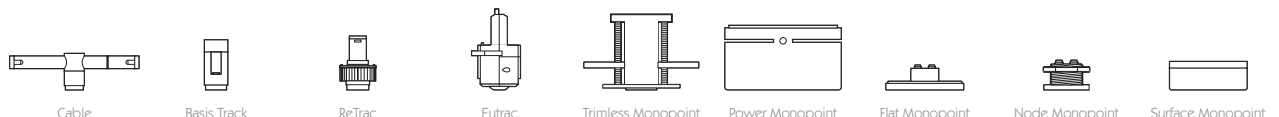

Distance (m)	Beam Diameter (m)	Footcandle (lx)
1m	0.35m	2,194 lx
2m	0.71m	549 lx
3m	1.06m	244 lx
4m	1.41m	137 lx
5m	1.76m	88 lx

IP 20	95 CRI	CE	ETL US
LED	5.5W	24V	PART L
360°	180°	0.5m	Accessories Available