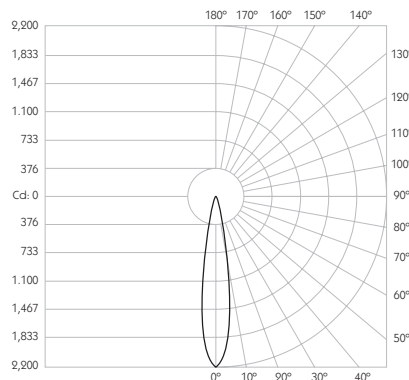

Product Photometry independently tested in accordance with LM-79

Distance (m)	Beam Diameter (m)	Illuminance (lx)
1m	0.25m	4,337 lx
2m	0.49m	1,084 lx
3m	0.74m	482 lx
4m	0.98m	271 lx
5m	1.23m	174 lx

CA-713-AL-XX9514	BT-713-AL-XX9514	RT-713-AL-XX9514	EUT3-713-AL-XX9514	MPS-713-AL-XX9514		MPX-713-AL-XX9514	MPY-713-AL-XX9514	MPZ-713-AL-XX9514
		RT-713-BK-XX9514	EUT3-713-BK-XX9514	MPS-713-BK-XX9514		MPX-713-BK-XX9514	MPY-713-BK-XX9514	MPZ-713-BK-XX9514
		RT-713-WH-XX9514	EUT3-713-WH-XX9514	MPS-713-WH-XX9514		MPX-713-WH-XX9514	MPY-713-WH-XX9514	MPZ-713-WH-XX9514

For 3000K Substitute XX with 30 | For 2700K Substitute XX with 27

Category Interior use only IP20
Material Machined Aluminium
Finish Brushed Aluminium | Black | White | Custom
System Eutrac | Monopoint | LV tracks
Lockable Pan & Tilt
Accessories Snoots | Louvres | Lenses
System Power 5.5W
Module Output 420lm
Absolute Output 390lm
LOR 93%
Colour Temperature 3000K | 2700K | *
CRI Ra: 95 **TM-30** Rf: 93 Rg: 99
Optics 20°
Gear Type Dimmable options available
Weight 155g

Product Photometry independently tested in accordance with LM-79

Distance (m)	Beam Diameter (m)	Footcandle (lx)
1m	0.35m	2,194 lx
2m	0.71m	549 lx
3m	1.06m	244 lx
4m	1.41m	137 lx
5m	1.76m	88 lx

IP 20	95 CRI	CE	ETL US
LED	5.5W	24V	PART L
360°	180°	0.5m	Accessories Available