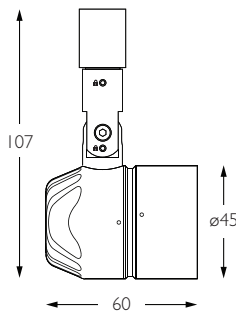

Product Photometry independently tested in accordance with LM-79

Distance (m)	Beam Diameter (m)	Illuminance (lx)
1m	0.25m	4,337 lx
2m	0.49m	1,084 lx
3m	0.74m	482 lx
4m	0.98m	271 lx
5m	1.23m	174 lx

CA-713-AL-XX9514	BT-713-AL-XX9514	RT-713-AL-XX9514	EUT3-713-AL-XX9514	MPS-713-AL-XX9514		MPX-713-AL-XX9514	MPY-713-AL-XX9514	MPZ-713-AL-XX9514
		RT-713-BK-XX9514	EUT3-713-BK-XX9514	MPS-713-BK-XX9514		MPX-713-BK-XX9514	MPY-713-BK-XX9514	MPZ-713-BK-XX9514
		RT-713-WH-XX9514	EUT3-713-WH-XX9514	MPS-713-WH-XX9514		MPX-713-WH-XX9514	MPY-713-WH-XX9514	MPZ-713-WH-XX9514

Product Photometry independently tested in accordance with LM-79

Distance (m)	Beam Diameter (m)	Footcandle (lx)
1m	0.35m	2,194 lx
2m	0.71m	549 lx
3m	1.06m	244 lx
4m	1.41m	137 lx
5m	1.76m	88 lx

IP 20	95 CRI	CE	ETL US
LED	5.5W	24V	PART L
360°	180°	0.5m	Accessories Available

For 3000K Substitute XX with 30 | For 2700K Substitute XX with 27

Category Interior use only IP20
Material Machined Aluminium
Finish Brushed Aluminium | Black | White | Custom
System Eutrac | Monopoint | LV tracks
Lockable Pan & Tilt
Accessories Snoots | Louvres | Lenses
System Power 5.5W
Module Output 420lm
Absolute Output 365lm
LOR 87%
Colour Temperature 3000K | 2700K | *
CRI Ra: 95 **TM-30** Rf: 93 Rg: 99
Optics 30°
Gear Type Dimmable options available
Weight 155g