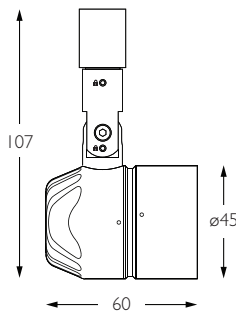

OCULUS 11

NARROW SPOT | SHORT SNOOT

- **Category** Interior use only IP20
- **Material** Machined Aluminium
- **Finish** Brushed Aluminium | Black | White | Custom
- **System** Eutrac | Monopoint | LV tracks
- **Lockable** Pan & Tilt
- **Accessories** Snoots | Louvres | Lenses
- **System Power** 5.5W
- **Module Output** 420lm
- **Absolute Output** 408lm
- **LOR** 97%
- **Colour Temperature** 3000K | 2700K | *
- **CRI** Ra: 95   **TM-30** Rf: 93 Rg: 99
- **Optics** 14°
- **Gear Type** Dimmable options available
- **Weight** 155g

* Please enquire as to the availability of non-standard Colour Temperatures.

Oculus 11 is a small 95CRI LED spotlight, based on a highly efficient heatsink with advanced features and benefits. The spotlight comes as standard in white, black and brushed aluminium finishes, and has three site changeable optics for flexible distribution. Movement is aided with a low friction bearing rotation and constant torque tilt mechanism, both lockable in pan and tilt. The Precision Lighting Jack Plug system enables the luminaire to be easily disconnected and reconnected to all of Precision Lighting's systems, offering flexibility throughout the product's lifetime. The onboard 24V driver ensures overcurrent protection and is not polarity sensitive. Oculus 11 is machined from aerospace grade 6063-T6 aluminium, delivering a lumen package of 420lm at 5.5W.

Product Photometry independently tested in accordance with LM-79

Distance (m)	Beam Diameter (m)	Illuminance (lx)
1m	0.25m	4,337 lx
2m	0.49m	1,084 lx
3m	0.74m	482 lx
4m	0.98m	271 lx
5m	1.23m	174 lx