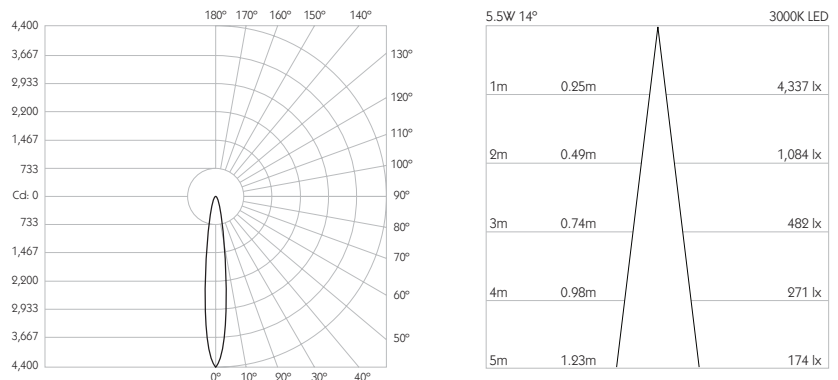

# OCULUS 11

NARROW SPOT | GLARE GUARD

- Category** Interior use only IP20
- Material** Machined Aluminium
- Finish** Brushed Aluminium | Black | White | Custom
- System** Eutrac | Monopoint | LV tracks
- Lockable** Pan & Tilt
- Accessories** Snoots | Louvres | Lenses
- System Power** 5.5W
- Module Output** 420lm
- Absolute Output** 408lm
- LOR** 97%
- Colour Temperature** 3000K | 2700K | \*
- CRI** Ra: 95    **TM-30** Rf: 93 Rg: 99
- Optics** 14°
- Gear Type** Dimmable options available
- Weight** 160g

Product Photometry independently tested in accordance with LM-79

IP 20	95 CRI	CE	ETL US
LED	5.5W	24V	PART L
360°	180°	0.5m	Accessories Available

Grey	CA-711-AL-XX9514	BT-711-AL-XX9514	RT-711-AL-XX9514	EUT3-711-AL-XX9514	MPS-711-AL-XX9514	MPX-711-AL-XX9514	MPY-711-AL-XX9514	MPZ-711-AL-XX9514
Black			RT-711-BK-XX9514	EUT3-711-BK-XX9514	MPS-711-BK-XX9514	MPX-711-BK-XX9514	MPY-711-BK-XX9514	MPZ-711-BK-XX9514
White	RT-711-WH-XX9514	EUT3-711-WH-XX9514	MPS-711-WH-XX9514	MPX-711-WH-XX9514	MPY-711-WH-XX9514	MPZ-711-WH-XX9514		

Product Photometry independently tested in accordance with LM-79

Distance	Beam Diameter	Illuminance (lx)
1m	0.35m	2,194 lx
2m	0.71m	549 lx
3m	1.06m	244 lx
4m	1.41m	137 lx
5m	1.76m	88 lx

IP 20	95 CRI	CE	ETL US
LED	5.5W	24V	PART L
360°	180°	0.5m	Accessories Available