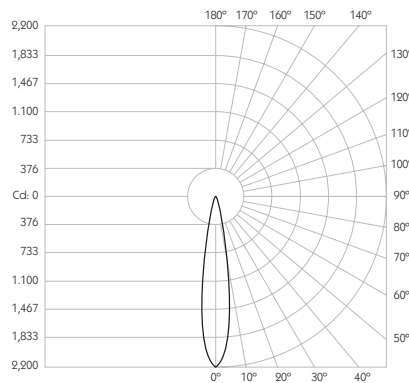

For 3000K Substitute XX with 30 | For 2700K Substitute XX with 27

**Category** Interior use only IP20  
**Material** Machined Aluminium  
**Finish** Brushed Aluminium | Black | White | Custom  
**System** Eutrac | Monopoint | LV tracks  
**Lockable** Pan & Tilt  
**Accessories** Snoots | Louvres | Lenses  
**System Power** 5.5W  
**Module Output** 420lm  
**Absolute Output** 390lm  
**LOR** 93%  
**Colour Temperature** 3000K | 2700K | \*  
**CRI** Ra: 95    **TM-30** Rf: 93 Rg: 99  
**Optics** 20°  
**Gear Type** Dimmable options available  
**Weight** 160g

Product Photometry independently tested in accordance with LM-79

Distance	Beam Diameter	Illuminance (lx)
1m	0.35m	2,194 lx
2m	0.71m	549 lx
3m	1.06m	244 lx
4m	1.41m	137 lx
5m	1.76m	88 lx

IP 20	95 CRI	CE	ETL US
LED	5.5W	24V	PART L
360°	180°	0.5m	Accessories Available