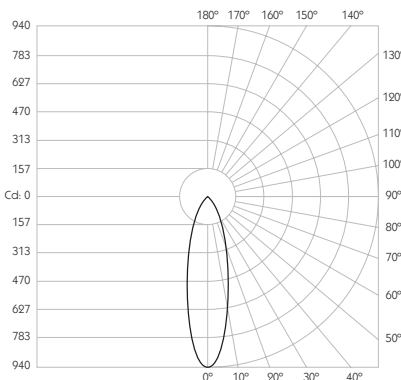

Product Photometry independently tested in accordance with LM-79

Distance	Beam Diameter	Illuminance (lx)
1m	0.35m	2,194 lx
2m	0.71m	549 lx
3m	1.06m	244 lx
4m	1.41m	137 lx
5m	1.76m	88 lx

IP 20	95 CRI	CE	ETL US
LED	5.5W	24V	PART L
360°	180°	0.5m	Accessories Available

For 3000K Substitute XX with 30 | For 2700K Substitute XX with 27

**Category** Interior use only IP20  
**Material** Machined Aluminium  
**Finish** Brushed Aluminium | Black | White | Custom  
**System** Eutrac | Monopoint | LV tracks  
**Lockable** Pan & Tilt  
**Accessories** Snoots | Louvres | Lenses  
**System Power** 5.5W  
**Module Output** 420lm  
**Absolute Output** 365lm  
**LOR** 87%  
**Colour Temperature** 3000K | 2700K | \*  
**CRI** Ra: 95    **TM-30** Rf: 93 Rg: 99  
**Optics** 30°  
**Gear Type** Dimmable options available  
**Weight** 160g

Product Photometry independently tested in accordance with LM-79

IP 20	95 CRI	CE	ETL US
LED	5.5W	24V	PART L
360°	180°	0.5m	Accessories Available

Grey	CA-711-AL-XX9530	BT-711-AL-XX9530	RT-711-AL-XX9530	EUT3-711-AL-XX9530	MPS-711-AL-XX9530	MPX-711-AL-XX9530	MPY-711-AL-XX9530	MPZ-711-AL-XX9530
Black			RT-711-BK-XX9530	EUT3-711-BK-XX9530	MPS-711-BK-XX9530	MPX-711-BK-XX9530	MPY-711-BK-XX9530	MPZ-711-BK-XX9530
White	RT-711-WH-XX9530	EUT3-711-WH-XX9530	MPS-711-WH-XX9530	MPX-711-WH-XX9530	MPY-711-WH-XX9530	MPZ-711-WH-XX9530		