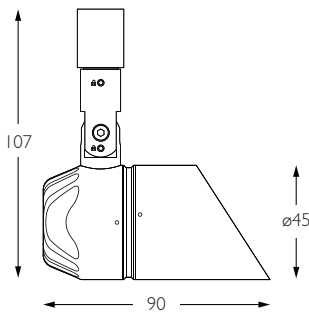

OCULUS 11

NARROW SPOT | GLARE GUARD

- **Category** Interior use only IP20
- **Material** Machined Aluminium
- **Finish** Brushed Aluminium | Black | White | Custom
- **System** Eutrac | Monopoint | LV tracks
- **Lockable** Pan & Tilt
- **Accessories** Snoots | Louvres | Lenses
- **System Power** 5.5W
- **Module Output** 420lm
- **Absolute Output** 408lm
- **LOR** 97%
- **Colour Temperature** 3000K | 2700K | *
- **CRI** Ra: 95   **TM-30** Rf: 93 Rg: 99
- **Optics** 14°
- **Gear Type** Dimmable options available
- **Weight** 160g

* Please enquire as to the availability of non-standard Colour Temperatures.

Oculus 11 is a small 95CRI LED spotlight, based on a highly efficient heatsink with advanced features and benefits. The spotlight comes as standard in white, black and brushed aluminium finishes, and has three site changeable optics for flexible distribution. Movement is aided with a low friction bearing rotation and constant torque tilt mechanism, both lockable in pan and tilt. The Precision Lighting Jack Plug system enables the luminaire to be easily disconnected and reconnected to all of Precision Lighting's systems, offering flexibility throughout the product's lifetime. The onboard 24V driver ensures overcurrent protection and is not polarity sensitive. Oculus 11 is machined from aerospace grade 6063-T6 aluminium, delivering a lumen package of 420lm at 5.5W.

Product Photometry independently tested in accordance with LM-79

IP 20	95 CRI	CE	ETL US
LED	5.5W	24V	PART L
360°	180°	0.5m	Accessories Available