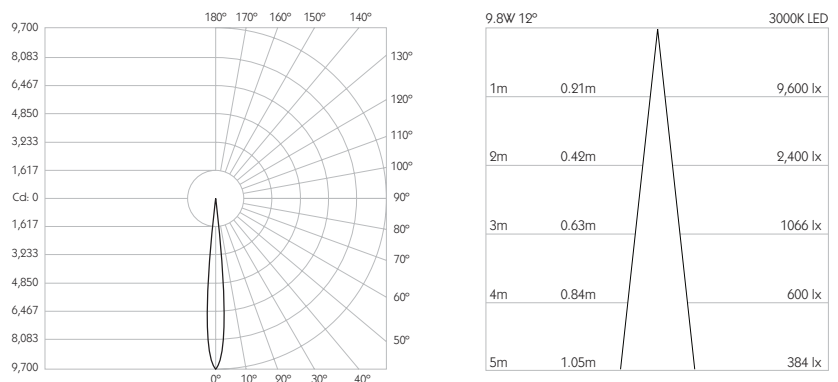

Oculus 16 is a 95CRI LED spotlight, based on a highly efficient heatsink with advanced features and benefits. The spotlight comes as standard in white, black and brushed aluminium finishes, and has three site changeable optics for flexible distribution. Movement is aided with a low friction bearing rotation and constant torque tilt mechanism, both lockable in pan and tilt. The Precision Lighting Jack Plug system enables the luminaire to be easily disconnected and reconnected to all of Precision Lighting's systems, offering flexibility throughout the product's lifetime. The onboard 24V driver ensures overcurrent protection and is not polarity sensitive. Oculus 16 is machined from aerospace grade 6063-T6 aluminium, delivering a lumen package of 712lm at 9.8W.

Product Photometry independently tested in accordance with LM-79