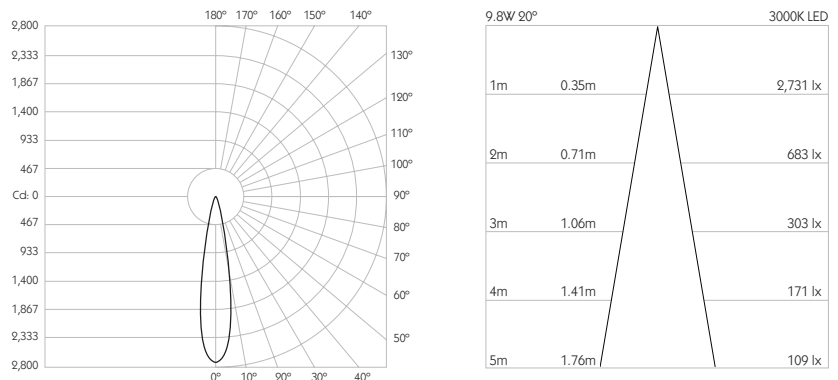

Oculus 16 is a 95CRI LED spotlight, based on a highly efficient heatsink with advanced features and benefits. The spotlight comes as standard in white, black and brushed aluminium finishes, and has three site changeable optics for flexible distribution. Movement is aided with a low friction bearing rotation and constant torque tilt mechanism, both lockable in pan and tilt. The Precision Lighting Jack Plug system enables the luminaire to be easily disconnected and reconnected to all of Precision Lighting's systems, offering flexibility throughout the product's lifetime. The onboard 24V driver ensures overcurrent protection and is not polarity sensitive. Oculus 16 is machined from aerospace grade 6063-T6 aluminium, delivering a lumen package of 712lm at 9.8W.

Product Photometry independently tested in accordance with LM-79