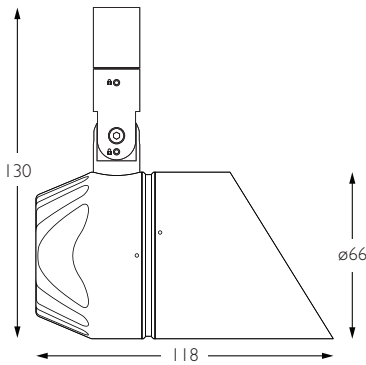

OCULUS 16

NARROW SPOT | GLARE GUARD

- Category** Interior use only IP20
- Material** Machined Aluminium
- Finish** Brushed Aluminium | Black | White | Custom
- System** Eutrac | Monopoint | LV tracks
- Lockable** Pan & Tilt
- Accessories** Snoots | Louvres | Lenses
- System Power** 9.8W
- Module Output** 712lm
- Absolute Output** 678lm
- LOR** 95%
- Colour Temperature** 3000K | 2700K | *
- CRI** Ra: 95 **TM-30** Rf: 93 Rg: 99
- Optics** 12°
- Gear Type** Dimmable options available
- Weight** 385g

* Please enquire as to the availability of non-standard Colour Temperatures.

Oculus 16 is a 95CRI LED spotlight, based on a highly efficient heatsink with advanced features and benefits. The spotlight comes as standard in white, black and brushed aluminium finishes, and has three site changeable optics for flexible distribution. Movement is aided with a low friction bearing rotation and constant torque tilt mechanism, both lockable in pan and tilt. The Precision Lighting Jack Plug system enables the luminaire to be easily disconnected and reconnected to all of Precision Lighting's systems, offering flexibility throughout the product's lifetime. The onboard 24V driver ensures overcurrent protection and is not polarity sensitive. Oculus 16 is machined from aerospace grade 6063-T6 aluminium, delivering a lumen package of 712lm at 9.8W.

For 3000K Substitute XX with 30 | For 2700K Substitute XX with 27

OCULUS 16

SPOT | GLARE GUARD

- Category** Interior use only IP20
- Material** Machined Aluminium
- Finish** Brushed Aluminium | Black | White | Custom
- System** Eutrac | Monopoint | LV tracks
- Lockable** Pan & Tilt
- Accessories** Snoots | Louvres | Lenses
- System Power** 9.8W
- Module Output** 712lm
- Absolute Output** 678lm
- LOR** 95%
- Colour Temperature** 3000K | 2700K | *
- CRI** Ra: 95 **TM-30** Rf: 93 Rg: 99
- Optics** 20°
- Gear Type** Dimmable options available
- Weight** 385g