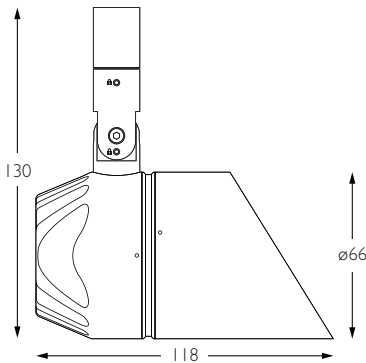

OCULUS 16

SPOT | GLARE GUARD

- **Category** Interior use only IP20
- **Material** Machined Aluminium
- **Finish** Brushed Aluminium | Black | White | Custom
- **System** Eutrac | Monopoint | LV tracks
- **Lockable** Pan & Tilt
- **Accessories** Snoots | Louvres | Lenses
- **System Power** 9.8W
- **Module Output** 712lm
- **Absolute Output** 678lm
- **LOR** 95%
- **Colour Temperature** 3000K | 2700K | *
- **CRI** Ra: 95   **TM-30** Rf: 93 Rg: 99
- **Optics** 20°
- **Gear Type** Dimmable options available
- **Weight** 385g

* Please enquire as to the availability of non-standard Colour Temperatures.

Oculus 16 is a 95CRI LED spotlight, based on a highly efficient heatsink with advanced features and benefits. The spotlight comes as standard in white, black and brushed aluminium finishes, and has three site changeable optics for flexible distribution. Movement is aided with a low friction bearing rotation and constant torque tilt mechanism, both lockable in pan and tilt. The Precision Lighting Jack Plug system enables the luminaire to be easily disconnected and reconnected to all of Precision Lighting's systems, offering flexibility throughout the product's lifetime. The onboard 24V driver ensures overcurrent protection and is not polarity sensitive. Oculus 16 is machined from aerospace grade 6063-T6 aluminium, delivering a lumen package of 712lm at 9.8W.

Product Photometry independently tested in accordance with LM-79

IP 20	95 CRI	CE	ETL US
LED	9.8W	24V	PART L
360°	180°	0.5m	Accessories Available