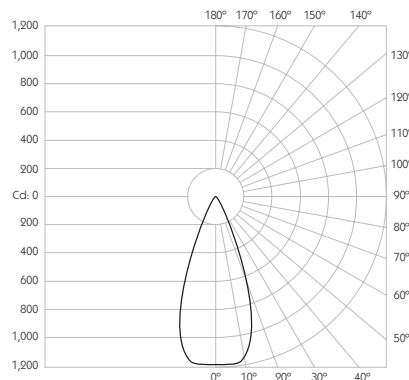

For 3000K Substitute XX with 30 | For 2700K Substitute XX with 27

OCULUS 16

FLOOD | GLARE GUARD

Category Interior use only IP20
Material Machined Aluminium
Finish Brushed Aluminium | Black | White | Custom
System Eutrac | Monopoint | LV tracks
Lockable Pan & Tilt
Accessories Snoots | Louvres | Lenses
System Power 9.8W
Module Output 712lm
Absolute Output 672lm
LOR 94%
Colour Temperature 3000K | 2700K | **
CRI Ra: 95 **TM-30** Rf: 93 Rg: 99
Optics 40°
Gear Type Dimmable options available
Weight 385g

Product Photometry independently tested in accordance with LM-79

Distance (m)	Beam Diameter (m)	Illuminance (lx)
1m	0.73m	1,157 lx
2m	1.46m	289 lx
3m	2.18m	129 lx
4m	2.91m	72 lx
5m	3.64m	46 lx

Finish	Cable	Basis Track	ReTrac	Eutrac	Trimless Monopoint	Power Monopoint	Flat Monopoint	Node Monopoint	Surface Monopoint
Grey		BT-721-AL-XX9540	RT-721-AL-XX9540	EUT3-721-AL-XX9540	MPS-721-AL-XX9540		MPX-721-AL-XX9540	MPY-721-AL-XX9540	MPZ-721-AL-XX9540
Black			RT-721-BK-XX9540	EUT3-721-BK-XX9540	MPS-721-BK-XX9540		MPX-721-BK-XX9540	MPY-721-BK-XX9540	MPZ-721-BK-XX9540
White			RT-721-WH-XX9540	EUT3-721-WH-XX9540	MPS-721-WH-XX9540		MPX-721-WH-XX9540	MPY-721-WH-XX9540	MPZ-721-WH-XX9540