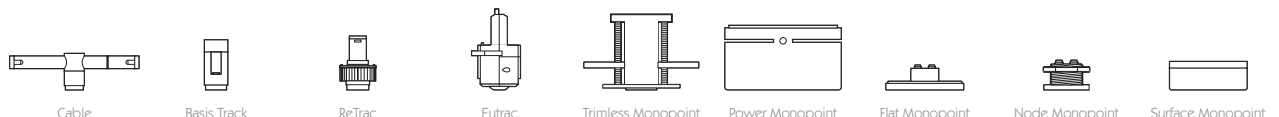

IP 20	95 CRI	CE	ETL US
LED	9.8W	24V	PART L
360°	180°	0.5m	Accessories Available