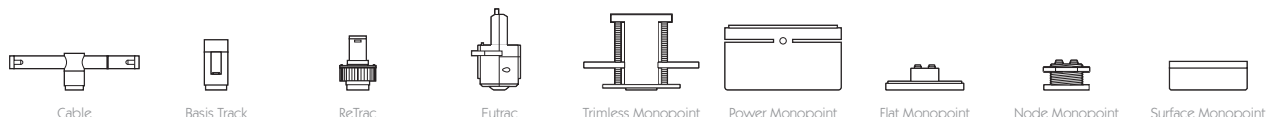

For 3000K Substitute XX with 30 | For 2700K Substitute XX with 27

OCULUS 16

FLOOD | GLARE GUARD

Category Interior use only IP20
Material Machined Aluminium
Finish Brushed Aluminium | Black | White | Custom
System Eutrac | Monopoint | LV tracks
Lockable Pan & Tilt
Accessories Snoots | Louvres | Lenses
System Power 9.8W
Module Output 712lm
Absolute Output 672lm
LOR 94%
Colour Temperature 3000K | 2700K | **
CRI Ra: 95 **TM-30** Rf: 93 Rg: 99
Optics 40°
Gear Type Dimmable options available
Weight 385g

Product Photometry independently tested in accordance with LM-79

Distance (m)	Beam Diameter (m)	Illuminance (lx)
1m	0.73m	1,157 lx
2m	1.46m	289 lx
3m	2.18m	129 lx
4m	2.91m	72 lx
5m	3.64m	46 lx

Finish	Cable	Basis Track	ReTrac	Eutrac	Trimless Monopoint	Power Monopoint	Flat Monopoint	Node Monopoint	Surface Monopoint
Grey		BT-721-AL-XX9540	RT-721-AL-XX9540	EUT3-721-AL-XX9540	MPS-721-AL-XX9540		MPX-721-AL-XX9540	MPY-721-AL-XX9540	MPZ-721-AL-XX9540
Black			RT-721-BK-XX9540	EUT3-721-BK-XX9540	MPS-721-BK-XX9540		MPX-721-BK-XX9540	MPY-721-BK-XX9540	MPZ-721-BK-XX9540
White			RT-721-WH-XX9540	EUT3-721-WH-XX9540	MPS-721-WH-XX9540		MPX-721-WH-XX9540	MPY-721-WH-XX9540	MPZ-721-WH-XX9540