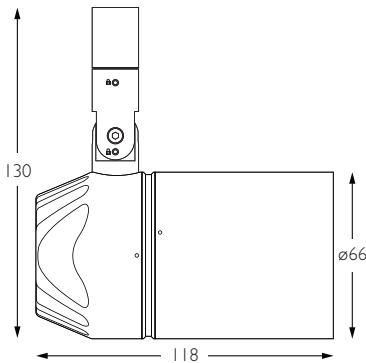

Category Interior use only IP20
Material Machined Aluminium
Finish Brushed Aluminium | Black | White | Custom
System Eutrac | Monopoint | LV tracks
Lockable Pan & Tilt
Accessories Snoots | Louvres | Lenses
System Power 9.8W
Module Output 712lm
Absolute Output 678lm
LOR 95%
Colour Temperature 3000K | 2700K | *
CRI Ra: 95   **TM-30** Rf: 93 Rg: 99
Optics 20°
Gear Type Dimmable options available
Weight 403g

* Please enquire as to the availability of non-standard Colour Temperatures.

Oculus 16 is a 95CRI LED spotlight, based on a highly efficient heatsink with advanced features and benefits. The spotlight comes as standard in white, black and brushed aluminium finishes, and has three site changeable optics for flexible distribution. Movement is aided with a low friction bearing rotation and constant torque tilt mechanism, both lockable in pan and tilt. The Precision Lighting Jack Plug system enables the luminaire to be easily disconnected and reconnected to all of Precision Lighting's systems, offering flexibility throughout the product's lifetime. The onboard 24V driver ensures overcurrent protection and is not polarity sensitive. Oculus 16 is machined from aerospace grade 6063-T6 aluminium, delivering a lumen package of 712lm at 9.8W.

Product Photometry independently tested in accordance with LM-79

Distance	Beam Diameter	Illuminance (lx)
1m	0.35m	2,731 lx
2m	0.71m	683 lx
3m	1.06m	303 lx
4m	1.41m	171 lx
5m	1.76m	109 lx