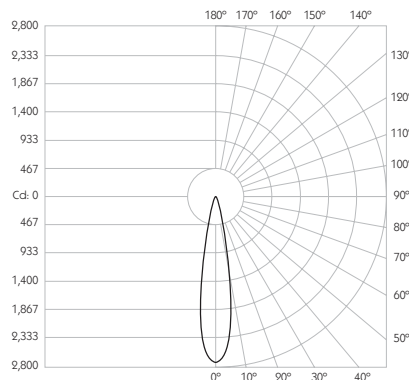

For 3000K Substitute XX with 30 | For 2700K Substitute XX with 27

Category Interior use only IP20
Material Machined Aluminium
Finish Brushed Aluminium | Black | White | Custom
System Eutrac | Monopoint | LV tracks
Lockable Pan & Tilt
Accessories Snoots | Louvres | Lenses
System Power 9.8W
Module Output 712lm
Absolute Output 678lm
LOR 95%
Colour Temperature 3000K | 2700K | *
CRI Ra: 95 **TM-30** Rf: 93 Rg: 99
Optics 20°
Gear Type Dimmable options available
Weight 403g

Product Photometry independently tested in accordance with LM-79

Distance	Beam Diameter	Illuminance (lx)
1m	0.35m	2,731 lx
2m	0.71m	683 lx
3m	1.06m	303 lx
4m	1.41m	171 lx
5m	1.76m	109 lx

	BT-722-AL-XX9520	RT-722-AL-XX9520	EUT3-722-AL-XX9520	MPS-722-AL-XX9520	MPX-722-AL-XX9520	MPY-722-AL-XX9520	MPZ-722-AL-XX9520
		RT-722-BK-XX9520	EUT3-722-BK-XX9520	MPS-722-BK-XX9520	MPX-722-BK-XX9520	MPY-722-BK-XX9520	MPZ-722-BK-XX9520
	RT-722-WH-XX9520	EUT3-722-WH-XX9520	MPS-722-WH-XX9520	MPX-722-WH-XX9520	MPY-722-WH-XX9520	MPZ-722-WH-XX9520	

Product Photometry independently tested in accordance with LM-79

Distance (m)	Beam Diameter (m)	Illuminance (lx)
1m	0.73m	1,157 lx
2m	1.46m	289 lx
3m	2.18m	129 lx
4m	2.91m	72 lx
5m	3.64m	46 lx

	BT-722-AL-XX9540	RT-722-AL-XX9540	EUT3-722-AL-XX9540	MPS-722-AL-XX9540		MPX-722-AL-XX9540	MPY-722-AL-XX9540	MPZ-722-AL-XX9540
		RT-722-BK-XX9540	EUT3-722-BK-XX9540	MPS-722-BK-XX9540		MPX-722-BK-XX9540	MPY-722-BK-XX9540	MPZ-722-BK-XX9540
		RT-722-WH-XX9540	EUT3-722-WH-XX9540	MPS-722-WH-XX9540		MPX-722-WH-XX9540	MPY-722-WH-XX9540	MPZ-722-WH-XX9540