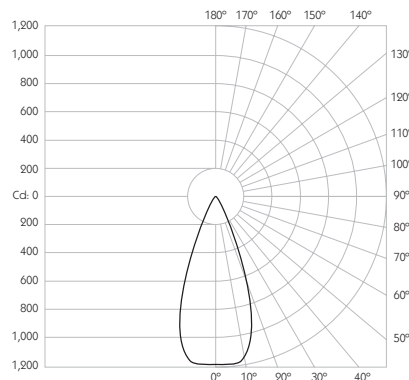

Product Photometry independently tested in accordance with LM-79

Distance	Beam Diameter	Illuminance (lx)
1m	0.35m	2,731 lx
2m	0.71m	683 lx
3m	1.06m	303 lx
4m	1.41m	171 lx
5m	1.76m	109 lx

	BT-722-AL-XX9520	RT-722-AL-XX9520	EUT3-722-AL-XX9520	MPS-722-AL-XX9520	MPX-722-AL-XX9520	MPY-722-AL-XX9520	MPZ-722-AL-XX9520
		RT-722-BK-XX9520	EUT3-722-BK-XX9520	MPS-722-BK-XX9520	MPX-722-BK-XX9520	MPY-722-BK-XX9520	MPZ-722-BK-XX9520
	RT-722-WH-XX9520	EUT3-722-WH-XX9520	MPS-722-WH-XX9520	MPX-722-WH-XX9520	MPY-722-WH-XX9520	MPZ-722-WH-XX9520	

For 3000K Substitute XX with 30 | For 2700K Substitute XX with 27

Category Interior use only IP20
Material Machined Aluminium
Finish Brushed Aluminium | Black | White | Custom
System Eutrac | Monopoint | LV tracks
Lockable Pan & Tilt
Accessories Snoots | Louvres | Lenses
System Power 9.8W
Module Output 712lm
Absolute Output 672lm
LOR 94%
Colour Temperature 3000K | 2700K | *
CRI Ra: 95 **TM-30** Rf: 93 Rg: 99
Optics 40°
Gear Type Dimmable options available
Weight 403g

Product Photometry independently tested in accordance with LM-79

Distance (m)	Beam Diameter (m)	Illuminance (lx)
1m	0.73m	1,157 lx
2m	1.46m	289 lx
3m	2.18m	129 lx
4m	2.91m	72 lx
5m	3.64m	46 lx

	BT-722-AL-XX9540	RT-722-AL-XX9540	EUT3-722-AL-XX9540	MPS-722-AL-XX9540		MPX-722-AL-XX9540	MPY-722-AL-XX9540	MPZ-722-AL-XX9540
		RT-722-BK-XX9540	EUT3-722-BK-XX9540	MPS-722-BK-XX9540		MPX-722-BK-XX9540	MPY-722-BK-XX9540	MPZ-722-BK-XX9540
		RT-722-WH-XX9540	EUT3-722-WH-XX9540	MPS-722-WH-XX9540		MPX-722-WH-XX9540	MPY-722-WH-XX9540	MPZ-722-WH-XX9540