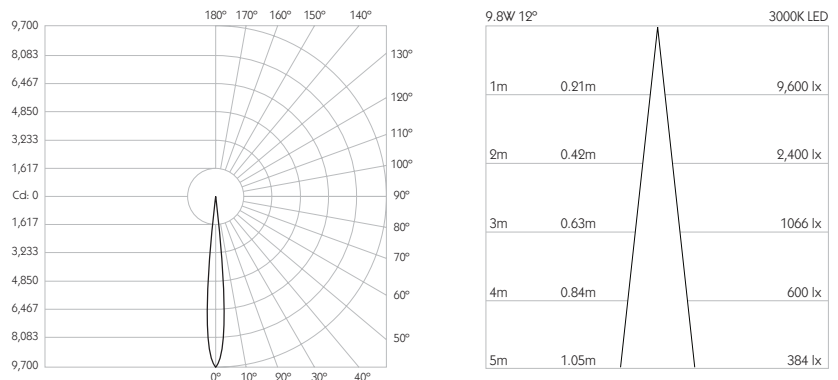

Oculus 16 is a 95CRI LED spotlight, based on a highly efficient heatsink with advanced features and benefits. The spotlight comes as standard in white, black and brushed aluminium finishes, and has three site changeable optics for flexible distribution. Movement is aided with a low friction bearing rotation and constant torque tilt mechanism, both lockable in pan and tilt. The Precision Lighting Jack Plug system enables the luminaire to be easily disconnected and reconnected to all of Precision Lighting's systems, offering flexibility throughout the product's lifetime. The onboard 24V driver ensures overcurrent protection and is not polarity sensitive. Oculus 16 is machined from aerospace grade 6063-T6 aluminium, delivering a lumen package of 712lm at 9.8W.

Product Photometry independently tested in accordance with LM-79