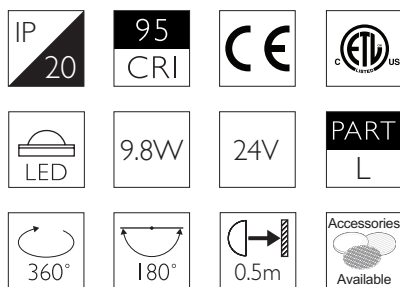

Oculus 16 is a 95CRI LED spotlight, based on a highly efficient heatsink with advanced features and benefits. The spotlight comes as standard in white, black and brushed aluminium finishes, and has three site changeable optics for flexible distribution. Movement is aided with a low friction bearing rotation and constant torque tilt mechanism, both lockable in pan and tilt. The Precision Lighting Jack Plug system enables the luminaire to be easily disconnected and reconnected to all of Precision Lighting's systems, offering flexibility throughout the product's lifetime. The onboard 24V driver ensures overcurrent protection and is not polarity sensitive. Oculus 16 is machined from aerospace grade 6063-T6 aluminium, delivering a lumen package of 712lm at 9.8W.

Product Photometry independently tested in accordance with LM-79