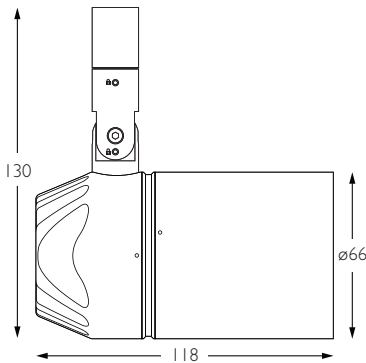

Category Interior use only IP20
Material Machined Aluminium
Finish Brushed Aluminium | Black | White | Custom
System Eutrac | Monopoint | LV tracks
Lockable Pan & Tilt
Accessories Snoots | Louvres | Lenses
System Power 9.8W
Module Output 712lm
Absolute Output 672lm
LOR 94%
Colour Temperature 3000K | 2700K | *
CRI Ra: 95   **TM-30** Rf: 93 Rg: 99
Optics 40°
Gear Type Dimmable options available
Weight 403g

* Please enquire as to the availability of non-standard Colour Temperatures.

Oculus 16 is a 95CRI LED spotlight, based on a highly efficient heatsink with advanced features and benefits. The spotlight comes as standard in white, black and brushed aluminium finishes, and has three site changeable optics for flexible distribution. Movement is aided with a low friction bearing rotation and constant torque tilt mechanism, both lockable in pan and tilt. The Precision Lighting Jack Plug system enables the luminaire to be easily disconnected and reconnected to all of Precision Lighting's systems, offering flexibility throughout the product's lifetime. The onboard 24V driver ensures overcurrent protection and is not polarity sensitive. Oculus 16 is machined from aerospace grade 6063-T6 aluminium, delivering a lumen package of 712lm at 9.8W.

Product Photometry independently tested in accordance with LM-79

Distance (m)	Beam Diameter (m)	Illuminance (lx)
1m	0.73m	1,157 lx
2m	1.46m	289 lx
3m	2.18m	129 lx
4m	2.91m	72 lx
5m	3.64m	46 lx