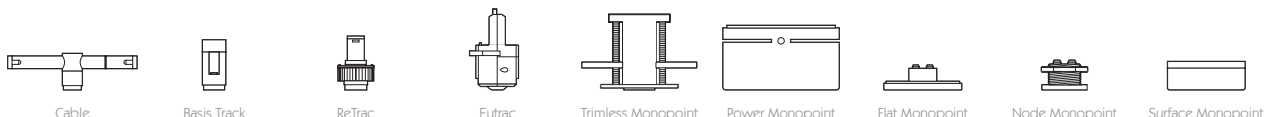

Oculus 16 is a 95CRI LED spotlight, based on a highly efficient heatsink with advanced features and benefits. The spotlight comes as standard in white, black and brushed aluminium finishes, and has three site changeable optics for flexible distribution. Movement is aided with a low friction bearing rotation and constant torque tilt mechanism, both lockable in pan and tilt. The Precision Lighting Jack Plug system enables the luminaire to be easily disconnected and reconnected to all of Precision Lighting's systems, offering flexibility throughout the product's lifetime. The onboard 24V driver ensures overcurrent protection and is not polarity sensitive. Oculus 16 is machined from aerospace grade 6063-T6 aluminium, delivering a lumen package of 712lm at 9.8W.

Product Photometry independently tested in accordance with LM-79