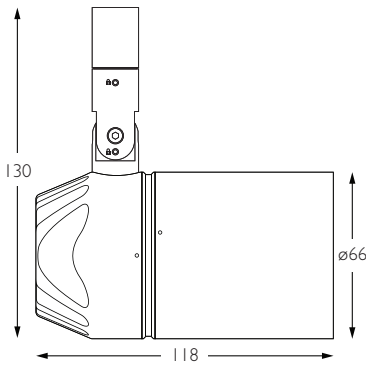

OCULUS 16

NARROW SPOT | LONG SNOOT

- Category** Interior use only IP20
- Material** Machined Aluminium
- Finish** Brushed Aluminium | Black | White | Custom
- System** Eutrac | Monopoint | LV tracks
- Lockable** Pan & Tilt
- Accessories** Snoots | Louvres | Lenses
- System Power** 9.8W
- Module Output** 712lm
- Absolute Output** 678lm
- LOR** 95%
- Colour Temperature** 3000K | 2700K | *
- CRI** Ra: 95 **TM-30** Rf: 93 Rg: 99
- Optics** 12°
- Gear Type** Dimmable options available
- Weight** 403g

* Please enquire as to the availability of non-standard Colour Temperatures.

Oculus 16 is a 95CRI LED spotlight, based on a highly efficient heatsink with advanced features and benefits. The spotlight comes as standard in white, black and brushed aluminium finishes, and has three site changeable optics for flexible distribution. Movement is aided with a low friction bearing rotation and constant torque tilt mechanism, both lockable in pan and tilt. The Precision Lighting Jack Plug system enables the luminaire to be easily disconnected and reconnected to all of Precision Lighting's systems, offering flexibility throughout the product's lifetime. The onboard 24V driver ensures overcurrent protection and is not polarity sensitive. Oculus 16 is machined from aerospace grade 6063-T6 aluminium, delivering a lumen package of 712lm at 9.8W.

For 3000K Substitute XX with 30 | For 2700K Substitute XX with 27

Category Interior use only IP20
Material Machined Aluminium
Finish Brushed Aluminium | Black | White | Custom
System Eutrac | Monopoint | LV tracks
Lockable Pan & Tilt
Accessories Snoots | Louvres | Lenses
System Power 9.8W
Module Output 712lm
Absolute Output 678lm
LOR 95%
Colour Temperature 3000K | 2700K | *
CRI Ra: 95 **TM-30** Rf: 93 Rg: 99
Optics 20°
Gear Type Dimmable options available
Weight 403g