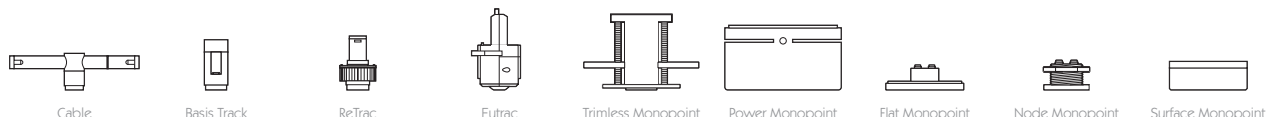

For 3000K Substitute XX with 30 | For 2700K Substitute XX with 27

Category Interior use only IP20
Material Machined Aluminium
Finish Brushed Aluminium | Black | White | Custom
System Eutrac | Monopoint | LV tracks
Lockable Pan & Tilt
Accessories Snoots | Louvres | Lenses
System Power 9.8W
Module Output 712lm
Absolute Output 678lm
LOR 95%
Colour Temperature 3000K | 2700K | *
CRI Ra: 95 **TM-30** Rf: 93 Rg: 99
Optics 20°
Gear Type Dimmable options available
Weight 403g

* Please enquire as to the availability of non-standard Colour Temperatures.

Oculus 16 is a 95CRI LED spotlight, based on a highly efficient heatsink with advanced features and benefits. The spotlight comes as standard in white, black and brushed aluminium finishes, and has three site changeable optics for flexible distribution. Movement is aided with a low friction bearing rotation and constant torque tilt mechanism, both lockable in pan and tilt. The Precision Lighting Jack Plug system enables the luminaire to be easily disconnected and reconnected to all of Precision Lighting's systems, offering flexibility throughout the product's lifetime. The onboard 24V driver ensures overcurrent protection and is not polarity sensitive. Oculus 16 is machined from aerospace grade 6063-T6 aluminium, delivering a lumen package of 712lm at 9.8W.

Product Photometry independently tested in accordance with LM-79

Distance	Beam Diameter	Illuminance (lx)
1m	0.35m	2,731 lx
2m	0.71m	683 lx
3m	1.06m	303 lx
4m	1.41m	171 lx
5m	1.76m	109 lx

	BT-722-AL-XX9520	RT-722-AL-XX9520	EUT3-722-AL-XX9520	MPS-722-AL-XX9520	MPX-722-AL-XX9520	MPY-722-AL-XX9520	MPZ-722-AL-XX9520
		RT-722-BK-XX9520	EUT3-722-BK-XX9520	MPS-722-BK-XX9520	MPX-722-BK-XX9520	MPY-722-BK-XX9520	MPZ-722-BK-XX9520
	RT-722-WH-XX9520	EUT3-722-WH-XX9520	MPS-722-WH-XX9520	MPX-722-WH-XX9520	MPY-722-WH-XX9520	MPZ-722-WH-XX9520	