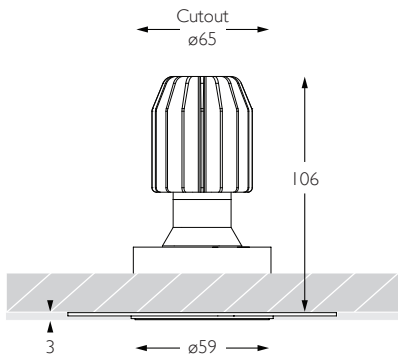

Luminaires
spec sheet RCT-638

SPOT | TRIMLESS | PINHOLE APERTURE

Glare Diagram

Cut Off: 44°

Glare Comfort Cut Off: 90°

Technical Description

Minimo 16 Adjustable is an IP54 recessed LED luminaire offering full adjustability with 360° pan and 35° tilt without breaking the ceiling line. Minimo 16 is perfect for use in colour-critical applications with 92CRI delivered from a single source LED module and available in two colour temperatures as standard. Tool-less, site changeable beam angles allow flexibility in varying environments. Machined from aerospace grade 6063-T6 aluminium, Minimo 16 Adjustable Trimless features a 33mm pinhole aperture for a minimal and extremely low glare solution. Minimo 16 Adjustable delivers a lumen package of 665lm at 8.4W.