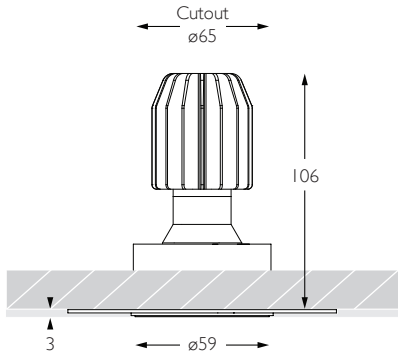

MINIMO 16 | IP54 ADJUSTABLE

Luminaires
spec sheet RCT-638

FLOOD | TRIMLESS | PINHOLE APERTURE