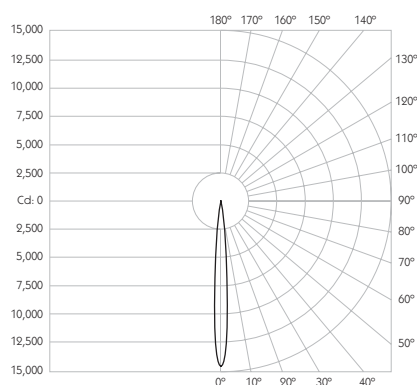

Weight 294g

Finishes

Finishes Black | White *

* Please enquire as to the availability of non-standard Finishes

Optical

System Power 8.4W

Module Output 665lm**

Absolute Output 656lm**

LOR 99%

Glare Cut Off 44°

Glare Comfort Cut Off 90°

** Photometry shown is correct for 3000K module. Please enquire for 2700K module output.

Colour Temperature 2700K | 3000K

CRI 92 Typ

TM-30 Rf: 90 Rg: 99

Beam Angle 9°

Gear Type Dimmable Options Available

Gear Location Remote

Product Photometry independently tested in accordance with LM-79

Distance	Beam Diameter	Illuminance (lx)
1m	0.16m	14,533 lx
2m	0.31m	3,633 lx
3m	0.47m	1,615 lx
4m	0.63m	908 lx
5m	0.79m	581 lx