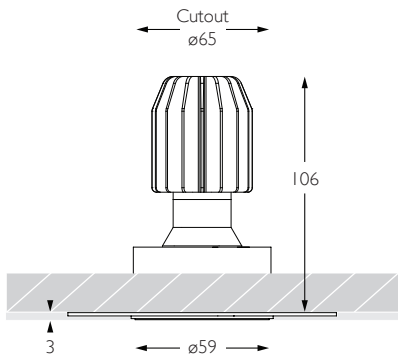

MINIMO 16 | IP54 ADJUSTABLE

Luminaires
spec sheet RCT-638

WIDE FLOOD | TRIMLESS | PINHOLE APERTURE