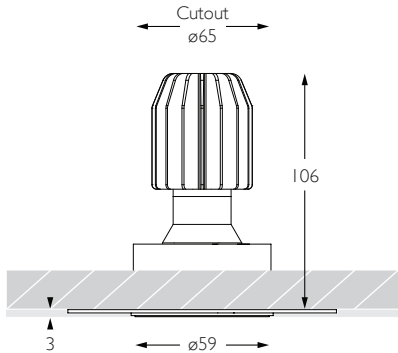

MINIMO 16 | IP54 ADJUSTABLE

Luminaires
spec sheet RCT-638

NARROW SPOT | TRIMLESS | PINHOLE APERTURE