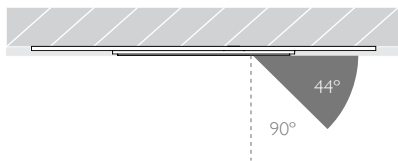

Luminaires
spec sheet RCT-638

SPOT | TRIMLESS | PINHOLE APERTURE

Glare Diagram

Cut Off: 44°

Glare Comfort Cut Off: 90°

Technical Description

Minimo 16 Adjustable is an IP54 recessed LED luminaire offering full adjustability with 360° pan and 35° tilt without breaking the ceiling line. Minimo 16 is perfect for use in colour-critical applications with 92CRI delivered from a single source LED module and available in two colour temperatures as standard. Tool-less, site changeable beam angles allow flexibility in varying environments. Machined from aerospace grade 6063-T6 aluminium, Minimo 16 Adjustable Trimless features a 33mm pinhole aperture for a minimal and extremely low glare solution. Minimo 16 Adjustable delivers a lumen package of 665lm at 8.4W.