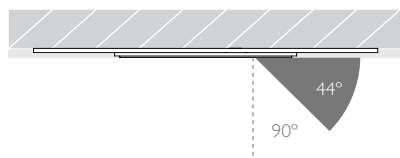

MINIMO 16 | IP54 ADJUSTABLE

Luminaires
spec sheet RCT-638

ULTRA NARROW SPOT | TRIMLESS | PINHOLE APERTURE

Glare Diagram

Cut Off: 44°

Glare Comfort Cut Off: 90°

Technical Description

Minimo 16 Adjustable is an IP54 recessed LED luminaire offering full adjustability with 360° pan and 35° tilt without breaking the ceiling line. Minimo 16 is perfect for use in colour-critical applications with 92CRI delivered from a single source LED module and available in two colour temperatures as standard. Tool-less, site changeable beam angles allow flexibility in varying environments. Machined from aerospace grade 6063-T6 aluminium, Minimo 16 Adjustable Trimless features a 33mm pinhole aperture for a minimal and extremely low glare solution. Minimo 16 Adjustable delivers a lumen package of 665lm at 8.4W.