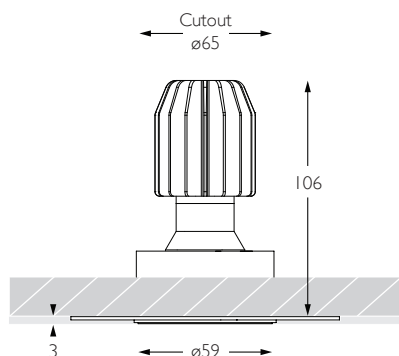

MINIMO 16 | IP54 ADJUSTABLE

Luminaires
spec sheet RCT-638

ULTRA NARROW SPOT | TRIMLESS | PINHOLE APERTURE

Glare Diagram

Cut Off: 44°

Glare Comfort Cut Off: 90°

Technical Description

Minimo 16 Adjustable is an IP54 recessed LED luminaire offering full adjustability with 360° pan and 35° tilt without breaking the ceiling line. Minimo 16 is perfect for use in colour-critical applications with 92CRI delivered from a single source LED module and available in two colour temperatures as standard. Tool-less, site changeable beam angles allow flexibility in varying environments. Machined from aerospace grade 6063-T6 aluminium, Minimo 16 Adjustable Trimless features a 33mm pinhole aperture for a minimal and extremely low glare solution. Minimo 16 Adjustable delivers a lumen package of 665lm at 8.4W.