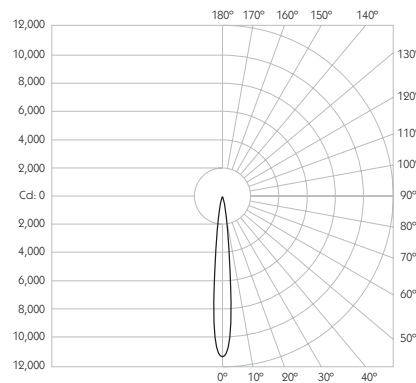

Finishes

Finishes Black | White *

* Please enquire as to the availability of non-standard Finishes

Optical

System Power 8.4W
Module Output 665lm**
Absolute Output 653lm**
LOR 98%
Glare Cut Off 44°
Glare Comfort Cut Off 90°

Colour Temperature 2700K | 3000K
CRI 92 Typ
TM-30 Rf: 90 Rg: 99
Beam Angle 11°
Gear Type Dimmable Options Available
Gear Location Remote

** Photometry shown is correct for 3000K module. Please enquire for 2700K module output.

Product Photometry independently tested in accordance with LM-79

Distance	Beam Diameter	Illuminance (lx)
1m	0.19m	11,164 lx
2m	0.39m	2,791 lx
3m	0.58m	1,240 lx
4m	0.77m	698 lx
5m	0.96m	447 lx

Luminaire Code