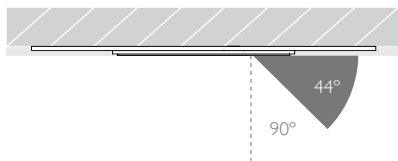

Cut Off: 44°

Glare Comfort Cut Off: 90°

Technical Description

Minimo 16 Adjustable is an IP54 recessed LED luminaire offering full adjustability with 360° pan and 35° tilt without breaking the ceiling line. Minimo 16 is perfect for use in colour-critical applications with 92CRI delivered from a single source LED module and available in two colour temperatures as standard. Tool-less, site changeable beam angles allow flexibility in varying environments. Machined from aerospace grade 6063-T6 aluminium, Minimo 16 Adjustable Trimless features a 33mm pinhole aperture for a minimal and extremely low glare solution. Minimo 16 Adjustable delivers a lumen package of 665lm at 8.4W.