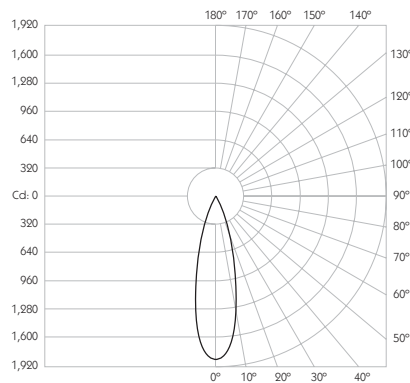

LOR 86%

Glare Cut Off 44°

Glare Comfort Cut Off 90°

** Photometry shown is correct for 3000K module. Please enquire for 2700K module output.

Colour Temperature 2700K | 3000K

CRI 92 Typ

TM-30 Rf: 90 Rg: 99

Beam Angle 25°

Gear Type Dimmable Options Available

Gear Location Remote

Product Photometry independently tested in accordance with LM-79

Distance	Beam Diameter	Illuminance (lx)
1m	0.44m	1,834 lx
2m	0.89m	458 lx
3m	1.33m	204 lx
4m	1.77m	115 lx
5m	2.22m	73 lx