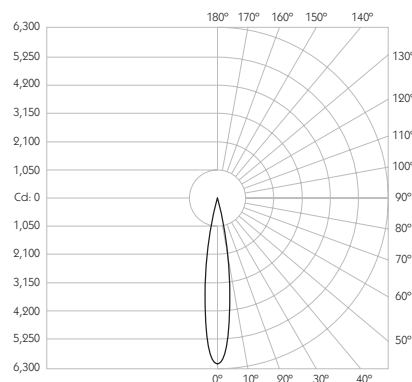

Optical

System Power 8.4W

Module Output 665lm**

Absolute Output 656lm**

LOR 99%

Glare Cut Off 44°

Glare Comfort Cut Off 90°

** Photometry shown is correct for 3000K module. Please enquire for 2700K module output.

Colour Temperature 2700K | 3000K

CRI 92 Typ

TM-30 Rf: 90 Rg: 99

Beam Angle 15°

Gear Type Dimmable Options Available

Gear Location Remote

Product Photometry independently tested in accordance with LM-79