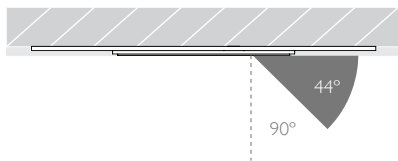

42 RIVERSIDE ROAD
LONDON SW17 0BA

t. +44 (0) 20 8947 6616
f. +44 (0) 20 8286 6626

MINIMO 16 | IP54 ADJUSTABLE

Luminaires
spec sheet RCT-638

FLOOD | TRIMLESS | PINHOLE APERTURE

Glare Diagram

Cut Off: 44°

Glare Comfort Cut Off: 90°