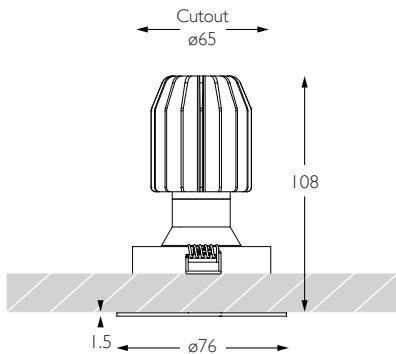

# MINIMO 16 | ADJUSTABLE

Luminaires  
spec sheet RCD-635

SPOT | FLAT BEZEL

Glare Diagram

Cut Off: 36°

Glare Comfort Cut Off: 80°