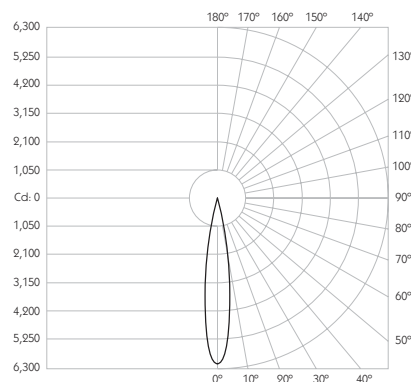

## Optical

**System Power** 8.4W

**Module Output** 665lm\*\*

**Absolute Output** 656lm\*\*

**LOR** 99%

**Glare Cut Off** 36°

**Glare Comfort Cut Off** 80°

\*\* Photometry shown is correct for 3000K module. Please enquire for 2700K module output.

**Colour Temperature** 2700K | 3000K

**CRI** 92 Typ

**TM-30** Rf: 90 Rg: 99

**Beam Angle** 15°

**Gear Type** Dimmable Options Available

**Gear Location** Remote

Product Photometry independently tested in accordance with LM-79

Distance	Beam Diameter	Illuminance (lx)
1m	0.26m	6,047 lx
2m	0.53m	1,152 lx
3m	0.79m	672 lx
4m	1.05m	378 lx
5m	1.32m	242 lx

Luminaire Code

Bezel Finish

Aperture Finish

CCT

CRI

Beam Angle

RCD-635