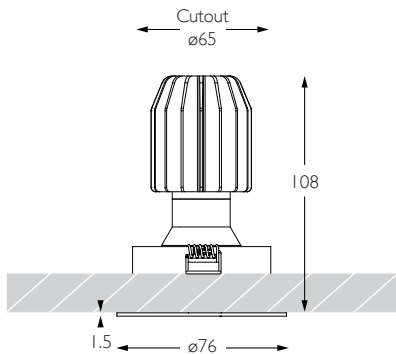

MINIMO 16 | ADJUSTABLE

Luminaires
spec sheet RCD-635

WIDE FLOOD | FLAT BEZEL

Cut Off: 36°

Glare Comfort Cut Off: 80°