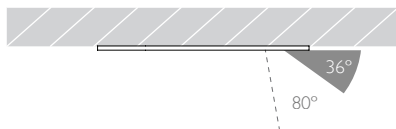

# MINIMO 16 | ADJUSTABLE

Luminaires  
spec sheet RCD-635

NARROW SPOT | FLAT BEZEL

Glare Diagram

Cut Off: 36°

Glare Comfort Cut Off: 80°