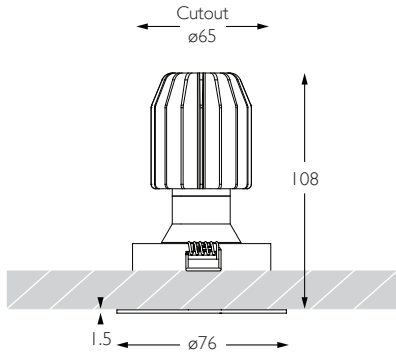

# MINIMO 16 | ADJUSTABLE

Luminaires  
spec sheet RCD-635

ULTRA NARROW SPOT | FLAT BEZEL

Glare Diagram

Cut Off: 36°

Glare Comfort Cut Off: 80°