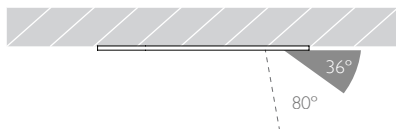

# MINIMO 16 | ADJUSTABLE

Luminaires  
spec sheet RCD-635

ULTRA NARROW SPOT | FLAT BEZEL

Glare Diagram

Cut Off: 36°

Glare Comfort Cut Off: 80°

## Technical Description

Minimo 16 Adjustable is a compact recessed LED luminaire offering full adjustability with 360° pan and 35° tilt without breaking the ceiling line. Minimo 16 is perfect for use in colour-critical applications with 92CRI delivered from a single source LED module and available in two colour temperatures as standard. Tool-less, site changeable beam angles allow flexibility in varying environments. Machined from aerospace grade 6063-T6 aluminium or brass, Minimo 16 Adjustable features a flat bezel with a choice of six finishes and an interchangeable decorative aperture available in three finishes for complete aesthetic integration. Minimo 16 Adjustable delivers a lumen package of 665lm at 8.4W.