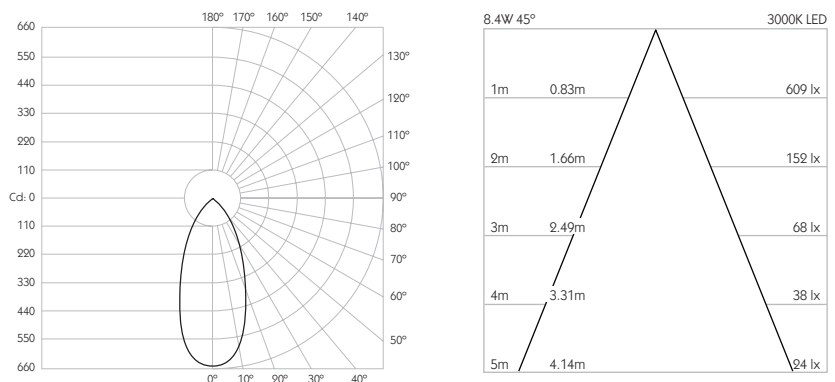

Optical

System Power 8.4W
Module Output 665lm**
Absolute Output 544lm**
LOR 82%
Glare Cut Off 36°
Glare Comfort Cut Off 80°
Colour Temperature 2700K | 3000K
CRI 92 Typ
TM-30 Rf: 90 Rg: 99
Beam Angle 45°
Gear Type Dimmable Options Available
Gear Location Remote
** Photometry shown is correct for 3000K module. Please enquire for 2700K module output.

Product Photometry independently tested in accordance with LM-79