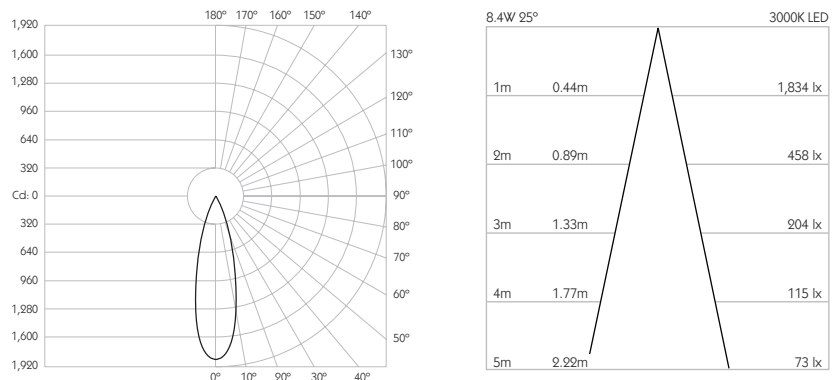

Optical

System Power 8.4W
Module Output 665lm**
Absolute Output 569lm**
LOR 86%
Glare Cut Off 36°
Glare Comfort Cut Off 80°
Colour Temperature 2700K | 3000K
CRI 92 Typ
TM-30 Rf: 90 Rg: 99
Beam Angle 25°
Gear Type Dimmable Options Available
Gear Location Remote
** Photometry shown is correct for 3000K module. Please enquire for 2700K module output.

Product Photometry independently tested in accordance with LM-79