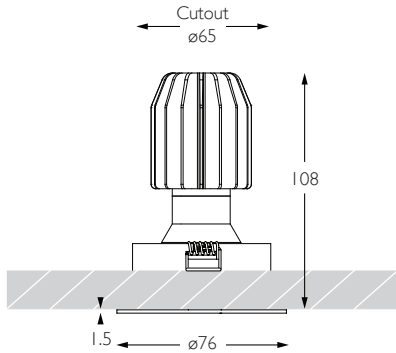

MINIMO 16 | ADJUSTABLE

Luminaires
spec sheet RCD-635

FLOOD | FLAT BEZEL

Cut Off: 36°

Glare Comfort Cut Off: 80°