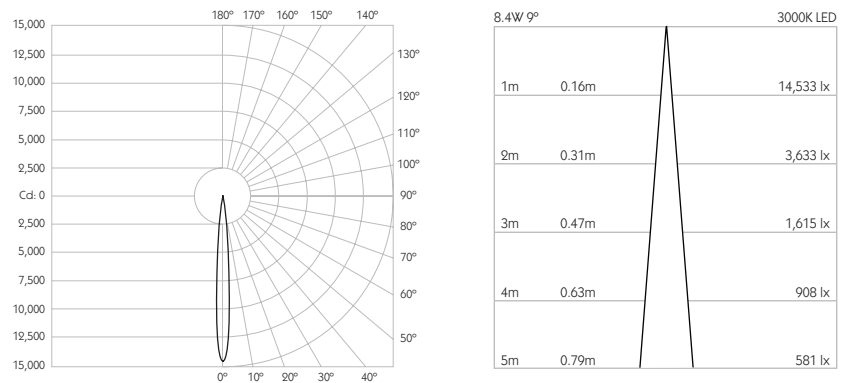

Optical

System Power 8.4W
Module Output 665lm**
Absolute Output 656lm**
LOR 99%
Glare Cut Off 36°
Glare Comfort Cut Off 80°
Colour Temperature 2700K | 3000K
CRI 92 Typ
TM-30 Rf: 90 Rg: 99
Beam Angle 9°
Gear Type Dimmable Options Available
Gear Location Remote
** Photometry shown is correct for 3000K module. Please enquire for 2700K module output.

Product Photometry independently tested in accordance with LM-79