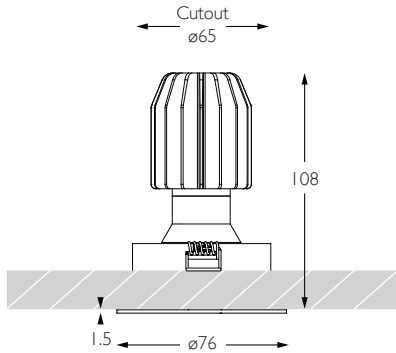

# MINIMO 16 | ADJUSTABLE

Luminaires  
spec sheet RCD-635

NARROW SPOT | FLAT BEZEL

Glare Diagram

Cut Off: 36°

Glare Comfort Cut Off: 80°