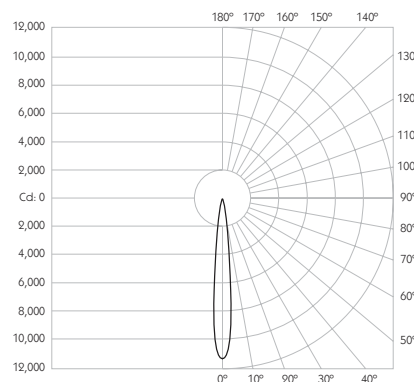

## Optical

**System Power** 8.4W

**Module Output** 665lm\*\*

**Absolute Output** 653lm\*\*

**LOR** 98%

**Glare Cut Off** 36°

**Glare Comfort Cut Off** 80°

\*\* Photometry shown is correct for 3000K module. Please enquire for 2700K module output.

**Colour Temperature** 2700K | 3000K

**CRI** 92 Typ

**TM-30** Rf: 90 Rg: 99

**Beam Angle** 11°

**Gear Type** Dimmable Options Available

**Gear Location** Remote

Product Photometry independently tested in accordance with LM-79

Distance	Beam Diameter	Illuminance (lx)
1m	0.19m	11,164 lx
2m	0.39m	2,791 lx
3m	0.58m	1,240 lx
4m	0.77m	698 lx
5m	0.96m	447 lx

Luminaire Code

Bezel Finish

Aperture Finish

CCT

CRI

Beam Angle

RCD-635