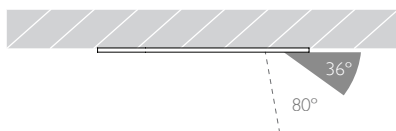

# MINIMO 16 | ADJUSTABLE

Luminaires  
spec sheet RCD-635

WIDE FLOOD | FLAT BEZEL

Glare Diagram

Cut Off: 36°

Glare Comfort Cut Off: 80°