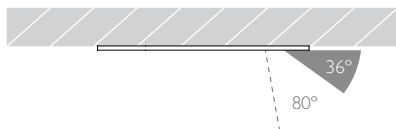

# MINIMO 16 | ADJUSTABLE

Luminaires  
spec sheet RCD-635

SPOT | FLAT BEZEL

Glare Diagram

Cut Off: 36°

Glare Comfort Cut Off: 80°