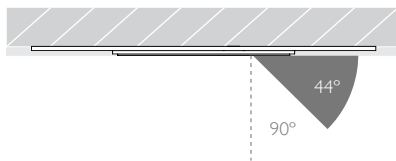

42 RIVERSIDE ROAD
LONDON SW17 0BA

t. +44 (0) 20 8947 6616
f. +44 (0) 20 8286 6626

MINIMO 11 | IP54 FIXED

Luminaires
spec sheet RCT-608

NARROW SPOT | TRIMLESS | PINHOLE APERTURE

Glare Diagram

Cut Off: 44°

Glare Comfort Cut Off: 90°