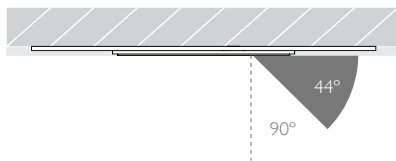

42 RIVERSIDE ROAD
LONDON SW17 0BA

t. +44 (0) 20 8947 6616
f. +44 (0) 20 8286 6626

MINIMO 11 | IP54 FIXED

Luminaires
spec sheet RCT-608

WIDE FLOOD | TRIMLESS | PINHOLE APERTURE

Glare Diagram

Cut Off: 44°

Glare Comfort Cut Off: 90°