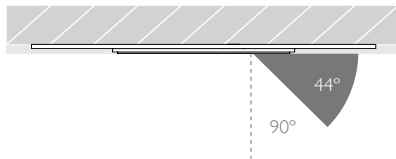

MINIMO 11 | IP54 FIXED

Luminaires
spec sheet RCT-608

FLOOD | TRIMLESS | PINHOLE APERTURE

Glare Diagram

Cut Off: 44°

Glare Comfort Cut Off: 90°

Technical Description

Minimo 11 Fixed is an IP54 recessed LED luminaire providing high performance accent lighting from a compact source with minimal glare. Minimo 11 is perfect for use in colour-critical applications with 92CRI delivered from a single source LED module and available in two colour temperatures as standard. Tool-less, site changeable beam angles allow flexibility in varying environments. Machined from 6063-T6 aluminium, Minimo 11 Fixed Trimless features a 33mm pinhole aperture for a minimal and extremely low glare solution. Minimo 11 Fixed delivers a lumen package of 513lm at 6W.