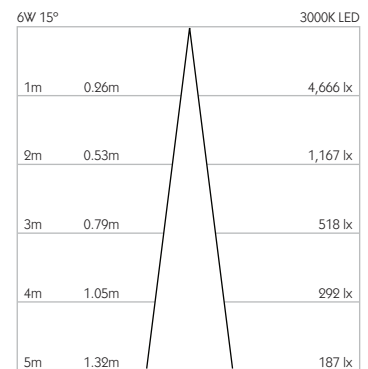

Optical

System Power 6W

Module Output 513lm**

Absolute Output 506lm**

LOR 99%

Glare Cut Off 44°

Glare Comfort Cut Off 90°

** Photometry shown is correct for 3000K module. Please enquire for 2700K module output.

Colour Temperature 2700K | 3000K

CRI 92 Typ

TM-30 Rf: 90 Rg: 99

Beam Angle 15°

Gear Type Dimmable Options Available

Gear Location Remote

Product Photometry independently tested in accordance with LM-79