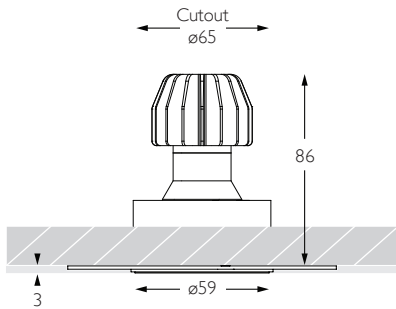

MINIMO 11 | IP54 FIXED

Luminaires
spec sheet RCT-608

FLOOD | TRIMLESS | PINHOLE APERTURE

Glare Diagram

Cut Off: 44°

Glare Comfort Cut Off: 90°

Technical Description

Minimo 11 Fixed is an IP54 recessed LED luminaire providing high performance accent lighting from a compact source with minimal glare. Minimo 11 is perfect for use in colour-critical applications with 92CRI delivered from a single source LED module and available in two colour temperatures as standard. Tool-less, site changeable beam angles allow flexibility in varying environments. Machined from 6063-T6 aluminium, Minimo 11 Fixed Trimless features a 33mm pinhole aperture for a minimal and extremely low glare solution. Minimo 11 Fixed delivers a lumen package of 513lm at 6W.