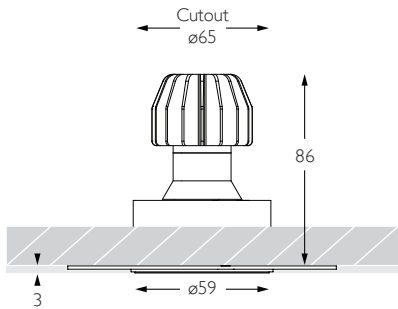

42 RIVERSIDE ROAD
LONDON SW17 0BA

t. +44 (0) 20 8947 6616
f. +44 (0) 20 8286 6626

MINIMO 11 | IP54 FIXED

Luminaires
spec sheet RCT-608

SPOT | TRIMLESS | PINHOLE APERTURE

Glare Diagram

Cut Off: 44°

Glare Comfort Cut Off: 90°