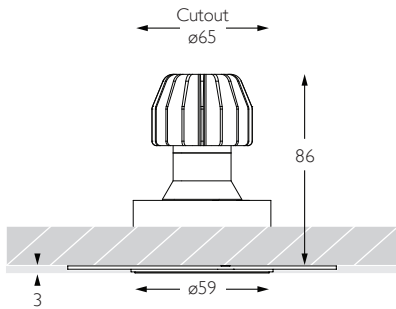

MINIMO 11 | IP54 FIXED

Luminaires
spec sheet RCT-608

WIDE FLOOD | TRIMLESS | PINHOLE APERTURE