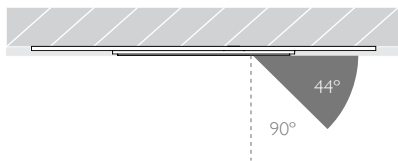

42 RIVERSIDE ROAD
LONDON SW17 0BA

t. +44 (0) 20 8947 6616
f. +44 (0) 20 8286 6626

MINIMO 11 | IP54 FIXED

Luminaires
spec sheet RCT-608

SPOT | TRIMLESS | PINHOLE APERTURE

Glare Diagram

Cut Off: 44°

Glare Comfort Cut Off: 90°