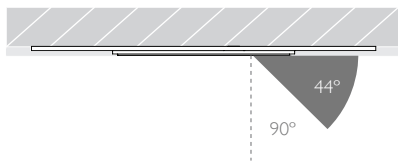

MINIMO 11 | IP54 FIXED

Luminaires
spec sheet RCT-608

ULTRA NARROW SPOT | TRIMLESS | PINHOLE APERTURE

Glare Diagram

Cut Off: 44°

Glare Comfort Cut Off: 90°

Technical Description

Minimo 11 Fixed is an IP54 recessed LED luminaire providing high performance accent lighting from a compact source with minimal glare. Minimo 11 is perfect for use in colour-critical applications with 92CRI delivered from a single source LED module and available in two colour temperatures as standard. Tool-less, site changeable beam angles allow flexibility in varying environments. Machined from 6063-T6 aluminium, Minimo 11 Fixed Trimless features a 33mm pinhole aperture for a minimal and extremely low glare solution. Minimo 11 Fixed delivers a lumen package of 513lm at 6W.