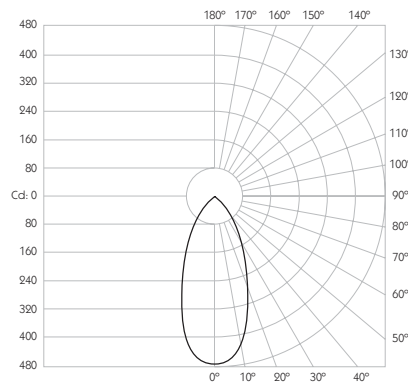

** Photometry shown is correct for 3000K module. Please enquire for 2700K module output.

Product Photometry independently tested in accordance with LM-79

Distance	Beam Diameter	Footcandle (lx)
1m	0.44m	1,416 lx
2m	0.89m	354 lx
3m	1.33m	157 lx
4m	1.77m	89 lx
5m	2.22m	57 lx

Glare Cut Off 44°

Glare Comfort Cut Off 90°

** Photometry shown is correct for 3000K module. Please enquire for 2700K module output.

Colour Temperature 2700K | 3000K

CRI 92 Typ

TM-30 Rf: 90 Rg: 99

Beam Angle 45°

Gear Type Dimmable Options Available

Gear Location Remote

Product Photometry independently tested in accordance with LM-79

Luminaire Code	Finish	CCT	CRI	Beam Angle
RCT-608	BK Black WH White	27 2700K 30 3000K	92 92 CRI	45 45° Wide Flood
RCT-608	-	-	92	45