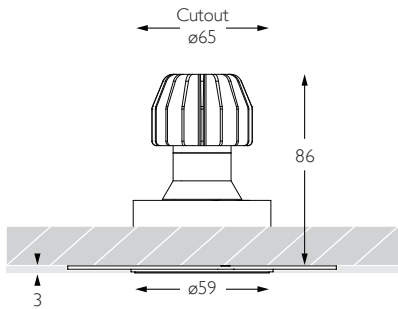

MINIMO 11 | IP54 FIXED

Luminaires
spec sheet RCT-608

ULTRA NARROW SPOT | TRIMLESS | PINHOLE APERTURE

Glare Diagram

Cut Off: 44°

Glare Comfort Cut Off: 90°

Technical Description

Minimo 11 Fixed is an IP54 recessed LED luminaire providing high performance accent lighting from a compact source with minimal glare. Minimo 11 is perfect for use in colour-critical applications with 92CRI delivered from a single source LED module and available in two colour temperatures as standard. Tool-less, site changeable beam angles allow flexibility in varying environments. Machined from 6063-T6 aluminium, Minimo 11 Fixed Trimless features a 33mm pinhole aperture for a minimal and extremely low glare solution. Minimo 11 Fixed delivers a lumen package of 513lm at 6W.