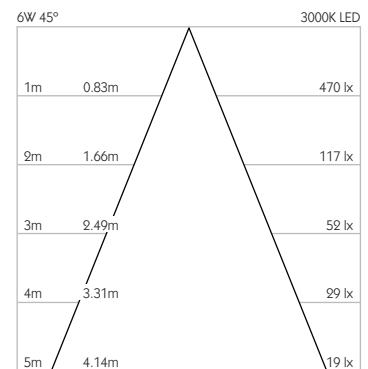

Optical

System Power 6W

Module Output 513lm**

Absolute Output 420lm**

LOR 82%

Glare Cut Off 44°

Glare Comfort Cut Off 90°

** Photometry shown is correct for 3000K module. Please enquire for 2700K module output.

Colour Temperature 2700K | 3000K

CRI 92 Typ

TM-30 Rf: 90 Rg: 99

Beam Angle 45°

Gear Type Dimmable Options Available

Gear Location Remote

Product Photometry independently tested in accordance with LM-79