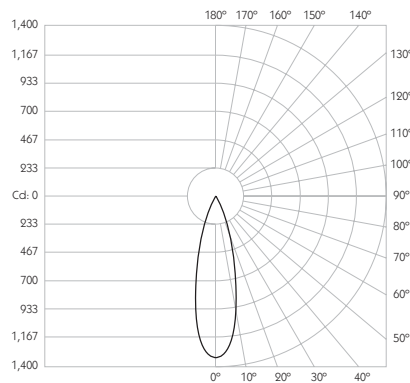

Absolute Output 439lm**

TM-30 Rf: 90 Rg: 99

LOR 86%

Beam Angle 25°

Glare Cut Off 44°

Gear Type Dimmable Options Available

Glare Comfort Cut Off 90°

Gear Location Remote

** Photometry shown is correct for 3000K module. Please enquire for 2700K module output.

Product Photometry independently tested in accordance with LM-79

Distance	Beam Diameter	Footcandle (lx)
1m	0.44m	1,416 lx
2m	0.89m	354 lx
3m	1.33m	157 lx
4m	1.77m	89 lx
5m	2.22m	57 lx