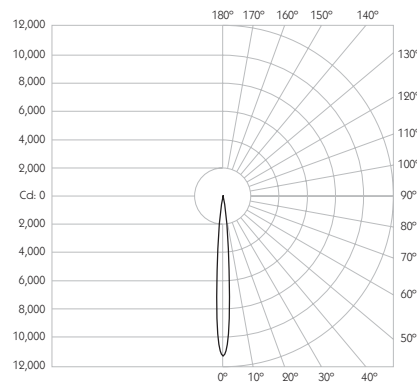

Absolute Output 506lm**

TM-30 Rf: 90 Rg: 99

LOR 99%

Beam Angle 9°

Glare Cut Off 44°

Gear Type Dimmable Options Available

Glare Comfort Cut Off 90°

Gear Location Remote

** Photometry shown is correct for 3000K module. Please enquire for 2700K module output.

Product Photometry independently tested in accordance with LM-79

Distance	Beam Diameter	Illuminance (lx)
1m	0.16m	11,214 lx
2m	0.31m	2,804 lx
3m	0.47m	1,246 lx
4m	0.63m	701 lx
5m	0.79m	449 lx