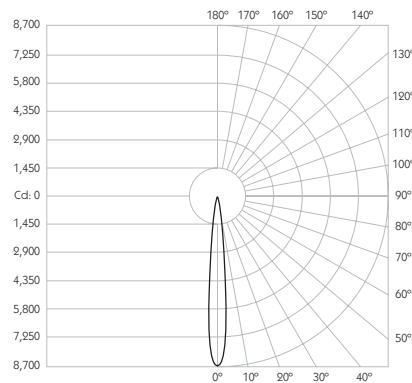

Absolute Output 504lm**

TM-30 Rf: 90 Rg: 99

LOR 98%

Beam Angle 11°

Glare Cut Off 44°

Gear Type Dimmable Options Available

Glare Comfort Cut Off 90°

Gear Location Remote

** Photometry shown is correct for 3000K module. Please enquire for 2700K module output.

Product Photometry independently tested in accordance with LM-79

Distance	Beam Diameter	Illuminance (lx)
1m	0.19m	8,614 lx
2m	0.39m	2,154 lx
3m	0.58m	957 lx
4m	0.77m	538 lx
5m	0.96m	345 lx