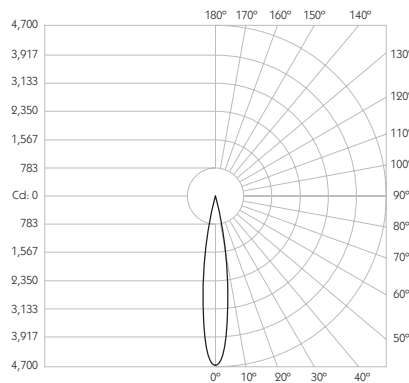

Optical

System Power 6W

Module Output 513lm**

Absolute Output 506lm**

LOR 99%

Glare Cut Off 44°

Glare Comfort Cut Off 90°

** Photometry shown is correct for 3000K module. Please enquire for 2700K module output.

Colour Temperature 2700K | 3000K

CRI 92 Typ

TM-30 Rf: 90 Rg: 99

Beam Angle 15°

Gear Type Dimmable Options Available

Gear Location Remote

Product Photometry independently tested in accordance with LM-79