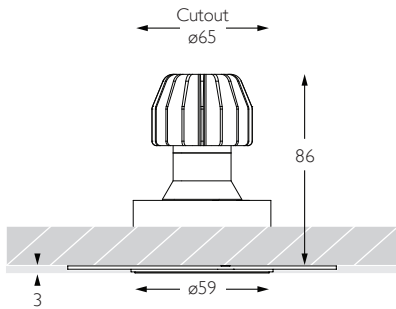

42 RIVERSIDE ROAD
LONDON SW17 0BA

t. +44 (0) 20 8947 6616
f. +44 (0) 20 8286 6626

MINIMO 11 | IP54 FIXED

Luminaires
spec sheet RCT-608

NARROW SPOT | TRIMLESS | PINHOLE APERTURE

Glare Diagram

Cut Off: 44°

Glare Comfort Cut Off: 90°