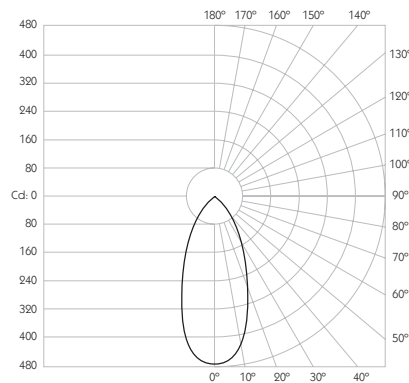

Optical

System Power 6W

Module Output 513lm**

Absolute Output 420lm**

LOR 82%

Glare Cut Off 44°

Glare Comfort Cut Off 90°

** Photometry shown is correct for 3000K module. Please enquire for 2700K module output.

Colour Temperature 2700K | 3000K

CRI 92 Typ

TM-30 Rf: 90 Rg: 99

Beam Angle 45°

Gear Type Dimmable Options Available

Gear Location Remote

Product Photometry independently tested in accordance with LM-79