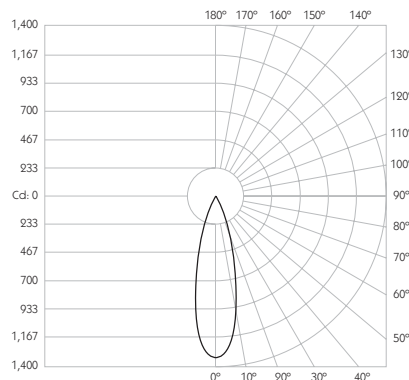

Glare Cut Off 44°

Glare Comfort Cut Off 90°

** Photometry shown is correct for 3000K module. Please enquire for 2700K module output.

Colour Temperature 2700K | 3000K

CRI 92 Typ

TM-30 Rf: 90 Rg: 99

Beam Angle 25°

Gear Type Dimmable Options Available

Gear Location Remote

Product Photometry independently tested in accordance with LM-79

Distance	Beam Diameter	Footcandle (lx)
1m	0.44m	1,416 lx
2m	0.89m	354 lx
3m	1.33m	157 lx
4m	1.77m	89 lx
5m	2.22m	57 lx