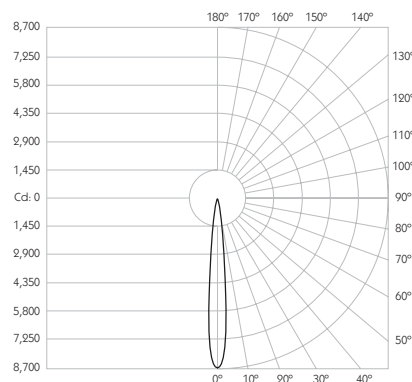

Glare Cut Off 44°

Glare Comfort Cut Off 90°

** Photometry shown is correct for 3000K module. Please enquire for 2700K module output.

Colour Temperature 2700K | 3000K

CRI 92 Typ

TM-30 Rf: 90 Rg: 99

Beam Angle 11°

Gear Type Dimmable Options Available

Gear Location Remote

Product Photometry independently tested in accordance with LM-79

Distance	Beam Diameter	Footcandle (lx)
1m	0.19m	8,614 lx
2m	0.39m	2,154 lx
3m	0.58m	957 lx
4m	0.77m	538 lx
5m	0.96m	345 lx