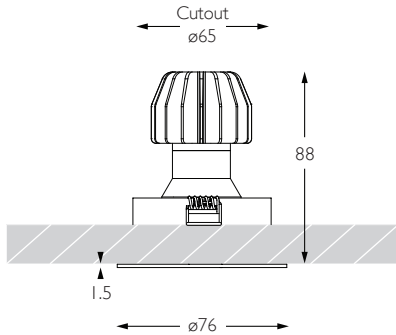

MINIMO 11 | IP54 FIXED

Luminaires
spec sheet RCD-608

ULTRA NARROW SPOT | FLAT BEZEL | PINHOLE APERTURE

Glare Diagram

Cut Off: 44°

Glare Comfort Cut Off: 90°

Technical Description

Minimo 11 Fixed is an IP54 recessed LED luminaire providing high performance accent lighting from a compact source with minimal glare. Minimo 11 is perfect for use in colour-critical applications with 92CRI delivered from a single source LED module and available in two colour temperatures as standard. Tool-less, site changeable beam angles allow flexibility in varying environments. Machined from aerospace grade 6063-T6 aluminium, Minimo 11 Fixed features a flat, discreet bezel and 33mm pinhole aperture for a minimal and extremely low glare solution. Minimo 11 Fixed delivers a lumen package of 513lm at 6W.