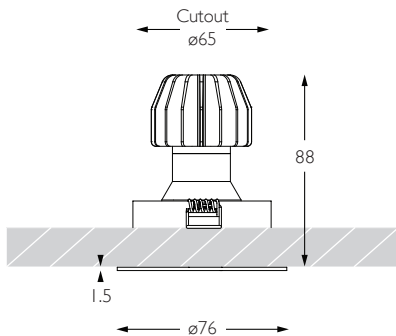

MINIMO 11 | IP54 FIXED

Luminaires
spec sheet RCD-608

NARROW SPOT | FLAT BEZEL | PINHOLE APERTURE

Glare Diagram

Cut Off: 44°

Glare Comfort Cut Off: 90°

Technical Description

Minimo 11 Fixed is an IP54 recessed LED luminaire providing high performance accent lighting from a compact source with minimal glare. Minimo 11 is perfect for use in colour-critical applications with 92CRI delivered from a single source LED module and available in two colour temperatures as standard. Tool-less, site changeable beam angles allow flexibility in varying environments. Machined from aerospace grade 6063-T6 aluminium, Minimo 11 Fixed features a flat, discreet bezel and 33mm pinhole aperture for a minimal and extremely low glare solution. Minimo 11 Fixed delivers a lumen package of 513lm at 6W.