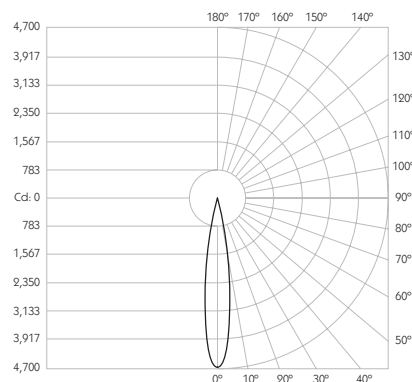

Glare Cut Off 44°

Glare Comfort Cut Off 90°

** Photometry shown is correct for 3000K module. Please enquire for 2700K module output.

Colour Temperature 2700K | 3000K

CRI 92 Typ

TM-30 Rf: 90 Rg: 99

Beam Angle 15°

Gear Type Dimmable Options Available

Gear Location Remote

Product Photometry independently tested in accordance with LM-79

Distance	Beam Diameter	Footcandle (lx)
1m	0.26m	4,666 lx
2m	0.53m	1,167 lx
3m	0.79m	518 lx
4m	1.05m	292 lx
5m	1.32m	187 lx