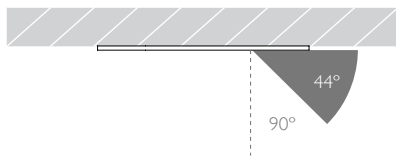

MINIMO 11 | IP54 FIXED

Luminaires
spec sheet RCD-608

NARROW SPOT | FLAT BEZEL | PINHOLE APERTURE

Glare Diagram

Cut Off: 44°

Glare Comfort Cut Off: 90°

Technical Description

Minimo 11 Fixed is an IP54 recessed LED luminaire providing high performance accent lighting from a compact source with minimal glare. Minimo 11 is perfect for use in colour-critical applications with 92CRI delivered from a single source LED module and available in two colour temperatures as standard. Tool-less, site changeable beam angles allow flexibility in varying environments. Machined from aerospace grade 6063-T6 aluminium, Minimo 11 Fixed features a flat, discreet bezel and 33mm pinhole aperture for a minimal and extremely low glare solution. Minimo 11 Fixed delivers a lumen package of 513lm at 6W.