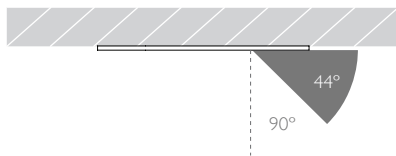

MINIMO 11 | IP54 FIXED

Luminaires
spec sheet RCD-608

ULTRA NARROW SPOT | FLAT BEZEL | PINHOLE APERTURE

Glare Diagram

Cut Off: 44°

Glare Comfort Cut Off: 90°

Technical Description

Minimo 11 Fixed is an IP54 recessed LED luminaire providing high performance accent lighting from a compact source with minimal glare. Minimo 11 is perfect for use in colour-critical applications with 92CRI delivered from a single source LED module and available in two colour temperatures as standard. Tool-less, site changeable beam angles allow flexibility in varying environments. Machined from aerospace grade 6063-T6 aluminium, Minimo 11 Fixed features a flat, discreet bezel and 33mm pinhole aperture for a minimal and extremely low glare solution. Minimo 11 Fixed delivers a lumen package of 513lm at 6W.