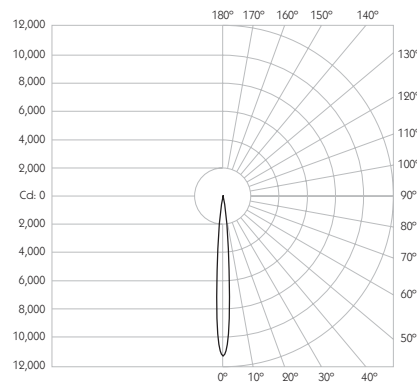

Glare Cut Off 44°

Glare Comfort Cut Off 90°

** Photometry shown is correct for 3000K module. Please enquire for 2700K module output.

Colour Temperature 2700K | 3000K

CRI 92 Typ

TM-30 Rf: 90 Rg: 99

Beam Angle 9°

Gear Type Dimmable Options Available

Gear Location Remote

Product Photometry independently tested in accordance with LM-79

Distance	Beam Diameter	Footcandle (lx)
1m	0.16m	11,214 lx
2m	0.31m	2,804 lx
3m	0.47m	1,246 lx
4m	0.63m	701 lx
5m	0.79m	449 lx