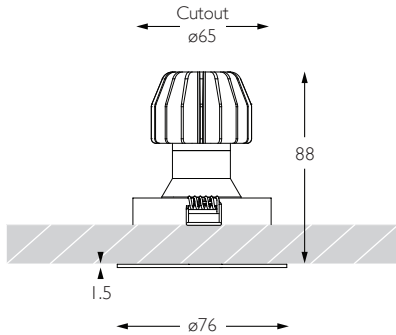

MINIMO 11 | IP54 FIXED

Luminaires
spec sheet RCD-608

FLOOD | FLAT BEZEL | PINHOLE APERTURE