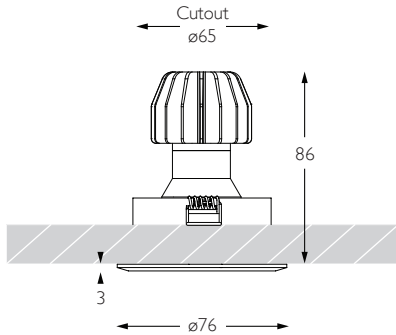

WIDE FLOOD | CHAMFERED BEZEL