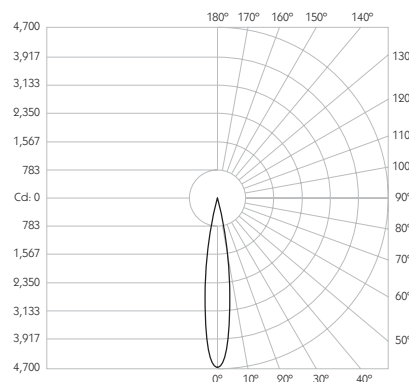

## Optical

**System Power** 6W

**Module Output** 513lm\*\*

**Absolute Output** 506lm\*\*

**LOR** 99%

**Glare Cut Off** 36°

**Glare Comfort Cut Off** 80°

\*\* Photometry shown is correct for 3000K module. Please enquire for 2700K module output.

**Colour Temperature** 2700K | 3000K

**CRI** 92 Typ

**TM-30** Rf: 90 Rg: 99

**Beam Angle** 15°

**Gear Type** Dimmable Options Available

**Gear Location** Remote

Product Photometry independently tested in accordance with LM-79

Distance	Beam Diameter	Illuminance (lx)
1m	0.26m	4,666 lx
2m	0.53m	1,167 lx
3m	0.79m	518 lx
4m	1.05m	292 lx
5m	1.32m	187 lx

Luminaire Code

RC-607

Bezel Finish

AL	Brushed Aluminium
WH	White
BK	Black
RB	Rubbed Bronze
PB	Polished Brass
CH	Polished Chrome