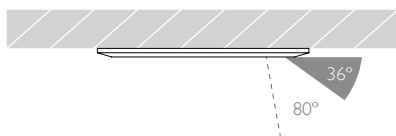

# MINIMO 11 | IP54 FIXED

luminaires  
spec sheet RC-607

ULTRA NARROW SPOT | CHAMFERED BEZEL

Glare Diagram

Cut Off: 36°

Glare Comfort Cut Off: 80°