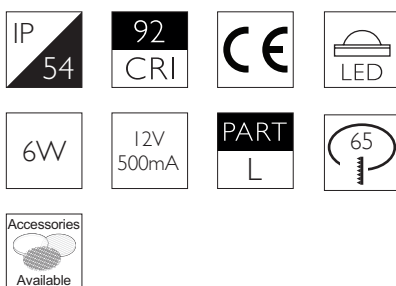

## Technical Description

Minimo 11 Fixed is an IP54 rated recessed LED luminaire providing high performance accent lighting from a compact source with minimal glare. Minimo 11 is perfect for use in colour-critical applications with 92CRI delivered from a single source LED module and available in two colour temperatures as standard. Tool-less, site changeable beam angles allow flexibility in varying environments. Machined from aerospace grade 6063-T6 aluminium or brass, Minimo 11 Fixed features a chamfered bezel with a choice of six finishes and an interchangeable chamfered aperture available in three finishes for complete aesthetic integration. Minimo 11 Fixed delivers a lumen package of 513lm at 6W.