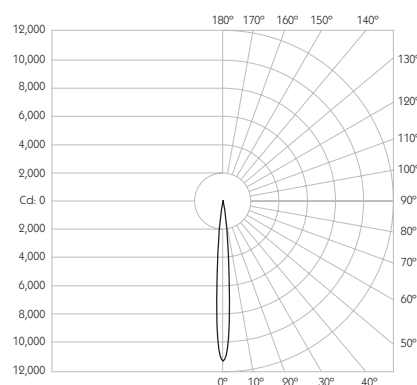

## Optical

**System Power** 6W

**Module Output** 513lm\*\*

**Absolute Output** 506lm\*\*

**LOR** 99%

**Glare Cut Off** 36°

**Glare Comfort Cut Off** 80°

\*\* Photometry shown is correct for 3000K module. Please enquire for 2700K module output.

**Colour Temperature** 2700K | 3000K

**CRI** 92 Typ

**TM-30** Rf: 90 Rg: 99

**Beam Angle** 9°

**Gear Type** Dimmable Options Available

**Gear Location** Remote

Product Photometry independently tested in accordance with LM-79

Distance	Beam Diameter	Illuminance (lx)
1m	0.16m	11,214 lx
2m	0.31m	2,804 lx
3m	0.47m	1,246 lx
4m	0.63m	701 lx
5m	0.79m	449 lx

Luminaire Code

RC-607

Bezel Finish

AL	Brushed Aluminium
WH	White
BK	Black
RB	Rubbed Bronze
PB	Polished Brass
CH	Polished Chrome