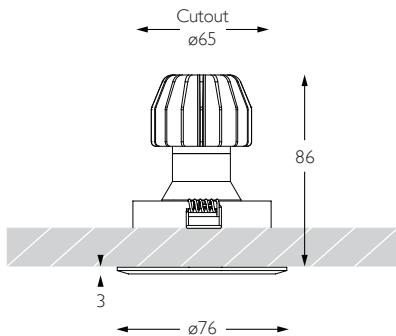

# MINIMO 11 | IP54 FIXED

luminaires  
spec sheet RC-607

ULTRA NARROW SPOT | CHAMFERED BEZEL

Glare Diagram

Cut Off: 36°

Glare Comfort Cut Off: 80°