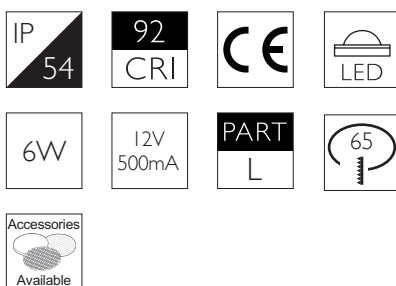

RC-607

92

11

SPOT | CHAMFERED BEZEL

Glare Diagram

Cut Off: 36°

Glare Comfort Cut Off: 80°