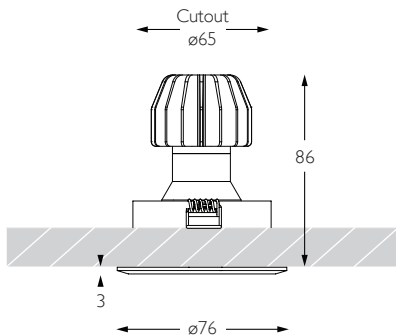

Version 10.16

Glare Diagram

Cut Off: 36°

Glare Comfort Cut Off: 80°