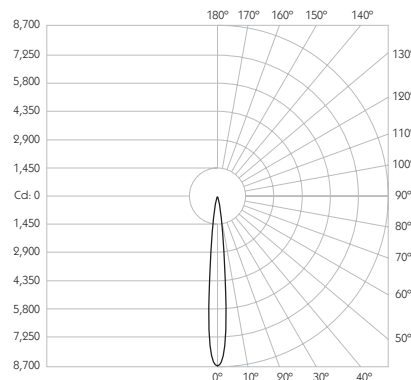

## Optical

**System Power** 6W

**Module Output** 513lm\*\*

**Absolute Output** 504lm\*\*

**LOR** 98%

**Glare Cut Off** 36°

**Glare Comfort Cut Off** 80°

\*\* Photometry shown is correct for 3000K module. Please enquire for 2700K module output.

**Colour Temperature** 2700K | 3000K

**CRI** 92 Typ

**TM-30** Rf: 90 Rg: 99

**Beam Angle** 11°

**Gear Type** Dimmable Options Available

**Gear Location** Remote

Product Photometry independently tested in accordance with LM-79

Distance	Beam Diameter	Illuminance (lx)
1m	0.19m	8,614 lx
2m	0.39m	2,154 lx
3m	0.58m	957 lx
4m	0.77m	538 lx
5m	0.96m	345 lx

Luminaire Code

RC-607

Bezel Finish

AL	Brushed Aluminium
WH	White
BK	Black
RB	Rubbed Bronze
PB	Polished Brass
CH	Polished Chrome