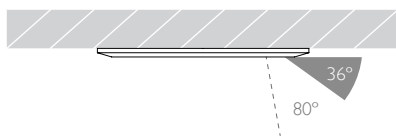

RC-607

92

11

SPOT | CHAMFERED BEZEL

Glare Diagram

Cut Off: 36°

Glare Comfort Cut Off: 80°