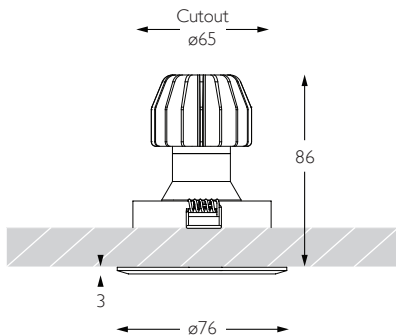

## FLOOD | CHAMFERED BEZEL

Glare Diagram

Cut Off: 36°

Glare Comfort Cut Off: 80°