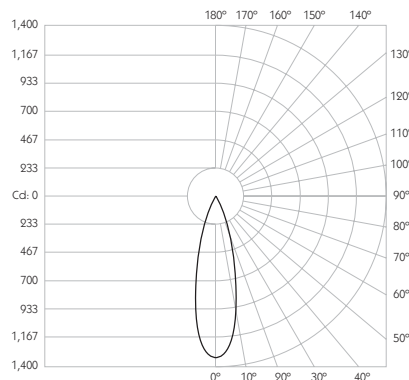

### Optical

**System Power** 6W

**Module Output** 513lm\*\*

**Absolute Output** 439lm\*\*

**LOR** 86%

**Glare Cut Off** 36°

**Glare Comfort Cut Off** 80°

\*\* Photometry shown is correct for 3000K module. Please enquire for 2700K module output.

**Colour Temperature** 2700K | 3000K

**CRI** 92 Typ

**TM-30** Rf: 90 Rg: 99

**Beam Angle** 25°

**Gear Type** Dimmable Options Available

**Gear Location** Remote

Product Photometry independently tested in accordance with LM-79

Distance	Beam Diameter	3000K LED Illuminance (lx)
1m	0.44m	1,416 lx
2m	0.89m	354 lx
3m	1.33m	157 lx
4m	1.77m	89 lx
5m	2.22m	57 lx

Luminaire Code

RC-607

Bezel Finish

AL	Brushed Aluminium
WH	White
BK	Black
RB	Rubbed Bronze
PB	Polished Brass
CH	Polished Chrome