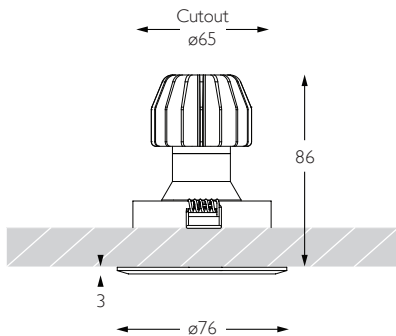

RC-607

92

11

SPOT | CHAMFERED BEZEL

Glare Diagram

Cut Off: 36°

Glare Comfort Cut Off: 80°