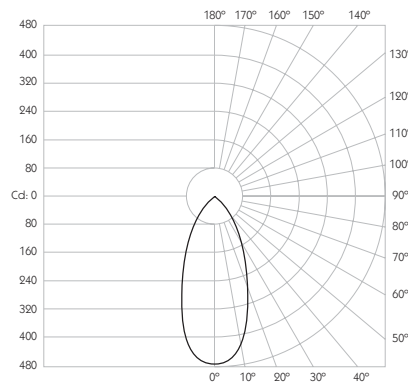

Optical

System Power 6W
Module Output 513lm**
Absolute Output 420lm**
LOR 82%
Glare Cut Off 36°
Glare Comfort Cut Off 80°
Colour Temperature 2700K | 3000K
CRI 92 Typ
TM-30 Rf: 90 Rg: 99
Beam Angle 45°
Gear Type Dimmable Options Available
Gear Location Remote

** Photometry shown is correct for 3000K module. Please enquire for 2700K module output.

Product Photometry independently tested in accordance with LM-79