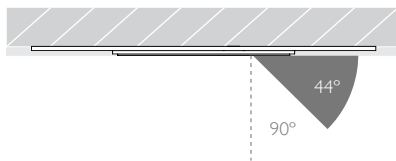

# MINIMO 11 | FIXED

Luminaires  
spec sheet RCT-606

NARROW SPOT | TRIMLESS | PINHOLE APERTURE

Glare Diagram

Cut Off: 44°

Glare Comfort Cut Off: 90°