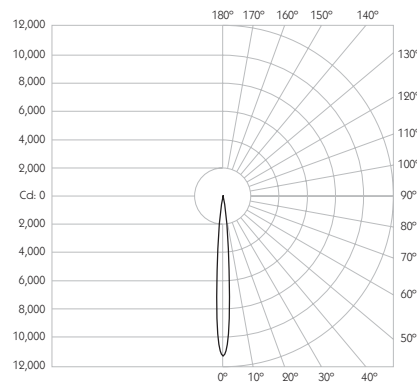

## Optical

**System Power** 6W

**Colour Temperature** 2700K | 3000K

**Module Output** 513lm\*\*

**CRI** 92 Typ

**Absolute Output** 506lm\*\*

**TM-30** Rf: 90 Rg: 99

**LOR** 99%

**Beam Angle** 9°

**Glare Cut Off** 44°

**Gear Type** Dimmable Options Available

**Glare Comfort Cut Off** 90°

**Gear Location** Remote

\*\* Photometry shown is correct for 3000K module. Please enquire for 2700K module output.

Product Photometry independently tested in accordance with LM-79

Distance	Beam Diameter	Illuminance (lx)
1m	0.16m	11,214 lx
2m	0.31m	2,804 lx
3m	0.47m	1,246 lx
4m	0.63m	701 lx
5m	0.79m	449 lx

Luminaire Code