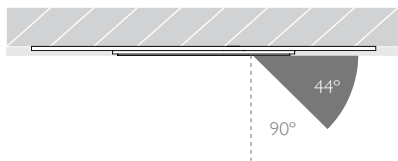

Cut Off: 44°

Glare Comfort Cut Off: 90°