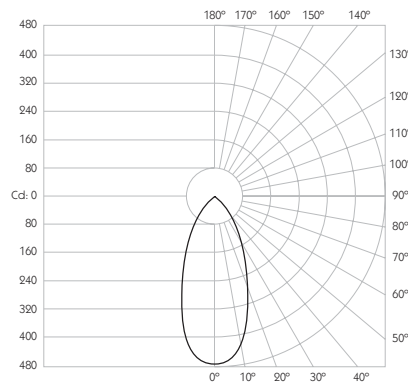

Product Photometry independently tested in accordance with LM-79

Distance	Beam Diameter	Illuminance (lx)
1m	0.44m	1,416 lx
2m	0.89m	354 lx
3m	1.33m	157 lx
4m	1.77m	89 lx
5m	2.22m	57 lx

Luminaire Code

RCT-606

## Optical

**System Power** 6W

**Module Output** 513lm\*\*

**Absolute Output** 420lm\*\*

**LOR** 82%

**Glare Cut Off** 44°

**Glare Comfort Cut Off** 90°

\*\* Photometry shown is correct for 3000K module. Please enquire for 2700K module output.

**Colour Temperature** 2700K | 3000K

**CRI** 92 Typ

**TM-30** Rf: 90 Rg: 99

**Beam Angle** 45°

**Gear Type** Dimmable Options Available

**Gear Location** Remote

Product Photometry independently tested in accordance with LM-79