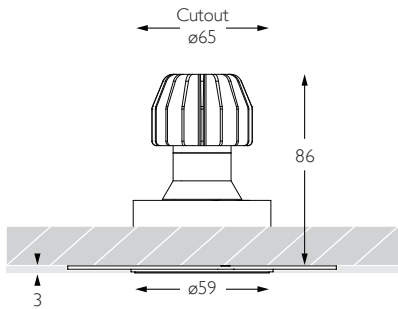

# MINIMO 11 | FIXED

Luminaires  
spec sheet RCT-606

ULTRA NARROW SPOT | TRIMLESS | PINHOLE APERTURE

Glare Diagram

Cut Off: 44°

Glare Comfort Cut Off: 90°