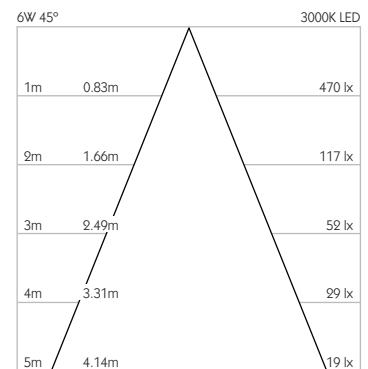

Product Photometry independently tested in accordance with LM-79

Distance	Beam Diameter	Illuminance (lx)
1m	0.44m	1,416 lx
2m	0.89m	354 lx
3m	1.33m	157 lx
4m	1.77m	89 lx
5m	2.22m	57 lx

Luminaire Code

RCT-606

## Optical

**System Power** 6W

**Module Output** 513lm\*\*

**Absolute Output** 420lm\*\*

**LOR** 82%

**Glare Cut Off** 44°

**Glare Comfort Cut Off** 90°

\*\* Photometry shown is correct for 3000K module. Please enquire for 2700K module output.

**Colour Temperature** 2700K | 3000K

**CRI** 92 Typ

**TM-30** Rf: 90 Rg: 99

**Beam Angle** 45°

**Gear Type** Dimmable Options Available

**Gear Location** Remote

Product Photometry independently tested in accordance with LM-79