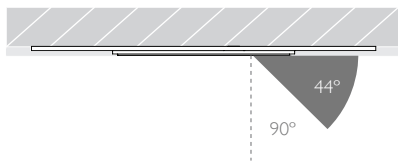

# MINIMO 11 | FIXED

Luminaires  
spec sheet RCT-606

ULTRA NARROW SPOT | TRIMLESS | PINHOLE APERTURE

Glare Diagram

Cut Off: 44°

Glare Comfort Cut Off: 90°