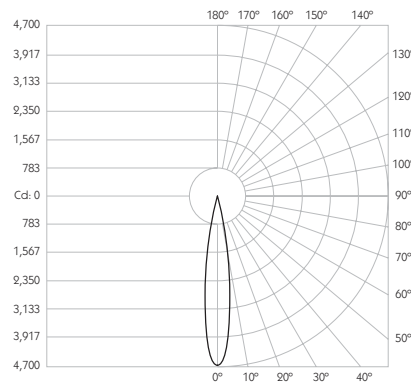

## Optical

**System Power** 6W

**Module Output** 513lm\*\*

**Absolute Output** 506lm\*\*

**LOR** 99%

**Glare Cut Off** 44°

**Glare Comfort Cut Off** 90°

\*\* Photometry shown is correct for 3000K module. Please enquire for 2700K module output.

**Colour Temperature** 2700K | 3000K

**CRI** 92 Typ

**TM-30** Rf: 90 Rg: 99

**Beam Angle** 15°

**Gear Type** Dimmable Options Available

**Gear Location** Remote

Product Photometry independently tested in accordance with LM-79

Distance	Beam Diameter	3000K LED Illuminance (lx)
1m	0.26m	4,666 lx
2m	0.53m	1,167 lx
3m	0.79m	518 lx
4m	1.05m	292 lx
5m	1.32m	187 lx

Luminaire Code	Finish	CCT	CRI	Beam Angle
RCT-606	<b>BK</b> Black <b>WH</b> White	<b>27</b> 2700K <b>30</b> 3000K	<b>92</b> 92 CRI	<b>15</b> 15° Spot