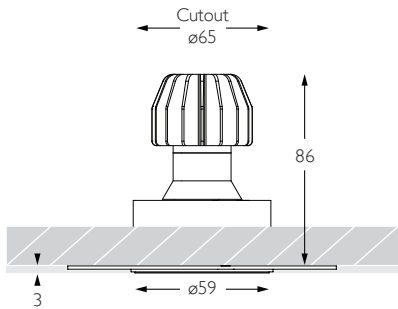

RCT-606	-	-	92	11
---------	---	---	----	----

SPOT | TRIMLESS | PINHOLE APERTURE

Glare Diagram

Cut Off: 44°

Glare Comfort Cut Off: 90°