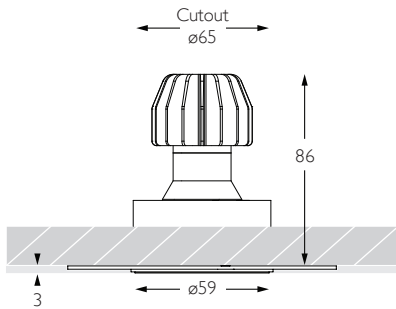

Cut Off: 44°

Glare Comfort Cut Off: 90°

Technical Description

Minimo 11 Fixed is a recessed LED luminaire providing high performance accent lighting from a compact source with minimal glare. Minimo 11 is perfect for use in colour-critical applications with 92CRI delivered from a single source LED module and available in two colour temperatures as standard. Tool-less, site changeable beam angles allow flexibility in varying environments. Machined from 6063-T6 aluminium, Minimo 11 Fixed Trimless features a 33mm pinhole aperture for a minimal and extremely low glare solution. Minimo 11 Fixed delivers a lumen package of 513lm at 6W.

Mechanical

Category Interior use only IP20

Ceiling Thickness 5mm min.

Material Machined Aluminium

Ceiling Void 20mm above module

Configuration Trimless | Pinhole Aperture

Weight 268g

Cutout 65mm

Finishes

Finishes Black | White *

* Please enquire as to the availability of non-standard Finishes

Optical

System Power 6W

Colour Temperature 2700K | 3000K

Module Output 513lm**

CRI 92 Typ

Absolute Output 439lm**

TM-30 Rf: 90 Rg: 99

LOR 86%

Beam Angle 25°

Glare Cut Off 44°

Gear Type Dimmable Options Available

Glare Comfort Cut Off 90°

Gear Location Remote

** Photometry shown is correct for 3000K module. Please enquire for 2700K module output.

Product Photometry independently tested in accordance with LM-79

Distance	Beam Diameter	Illuminance (lx)
1m	0.44m	1,416 lx
2m	0.89m	354 lx
3m	1.33m	157 lx
4m	1.77m	89 lx
5m	2.22m	57 lx

Luminaire Code

RCT-606

Finish

BK
WH

Black
White

CCT

27
30

2700K
3000K

CRI

92

92 CRI

Beam Angle

25

25° Flood

RCT-606

92

25