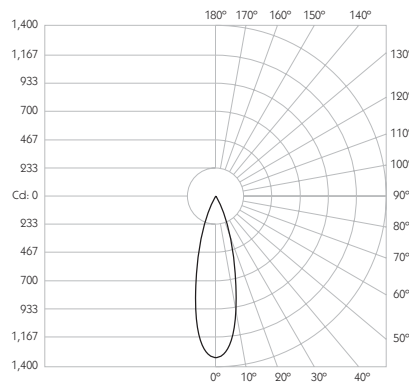

## Optical

**System Power** 6W

**Colour Temperature** 2700K | 3000K

**Module Output** 513lm\*\*

**CRI** 92 Typ

**Absolute Output** 439lm\*\*

**TM-30** Rf: 90 Rg: 99

**LOR** 86%

**Beam Angle** 25°

**Glare Cut Off** 44°

**Gear Type** Dimmable Options Available

**Glare Comfort Cut Off** 90°

**Gear Location** Remote

\*\* Photometry shown is correct for 3000K module. Please enquire for 2700K module output.

Product Photometry independently tested in accordance with LM-79

Distance	Beam Diameter	Illuminance (lx)
1m	0.44m	1,416 lx
2m	0.89m	354 lx
3m	1.33m	157 lx
4m	1.77m	89 lx
5m	2.22m	57 lx

Luminaire Code

RCT-606