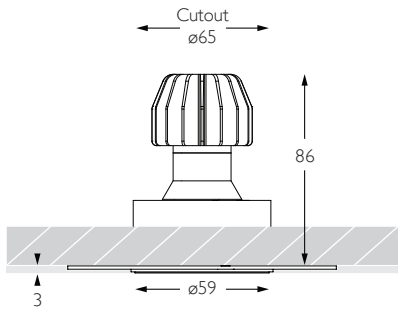

Cut Off: 44°

Glare Comfort Cut Off: 90°

Technical Description

Minimo 11 Fixed is a recessed LED luminaire providing high performance accent lighting from a compact source with minimal glare. Minimo 11 is perfect for use in colour-critical applications with 92CRI delivered from a single source LED module and available in two colour temperatures as standard. Tool-less, site changeable beam angles allow flexibility in varying environments. Machined from 6063-T6 aluminium, Minimo 11 Fixed Trimless features a 33mm pinhole aperture for a minimal and extremely low glare solution. Minimo 11 Fixed delivers a lumen package of 513lm at 6W.

Mechanical

Category Interior use only IP20

Material Machined Aluminium

Configuration Trimless | Pinhole Aperture

Cutout $\varnothing$ 65mm

Ceiling Thickness 5mm min.

Ceiling Void 20mm above module

Weight 268g

Finishes

Finishes Black | White *

* Please enquire as to the availability of non-standard finishes

Optical

System Power 6W

Module Output 513lm**

Absolute Output 420lm**

LOR 82%

Glare Cut Off 44°

Glare Comfort Cut Off 90°

** Photometry shown is correct for 3000K module. Please enquire for 2700K module output.

Colour Temperature 2700K | 3000K

CRI 92 Typ

TM-30 Rf: 90 Rg: 99

Beam Angle 45°

Gear Type Dimmable Options Available

Gear Location Remote

Product Photometry independently tested in accordance with LM-79

Luminaire Code	Finish	CCT	CRI	Beam Angle
RCT-606	BK Black WH White	27 2700K 30 3000K	92 92 CRI	45 45° Wide Flood

RCT-606	-	-	92	45