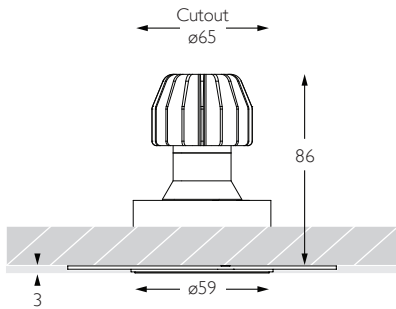

# MINIMO 11 | FIXED

Luminaires  
spec sheet RCT-606

NARROW SPOT | TRIMLESS | PINHOLE APERTURE

Glare Diagram

Cut Off: 44°

Glare Comfort Cut Off: 90°