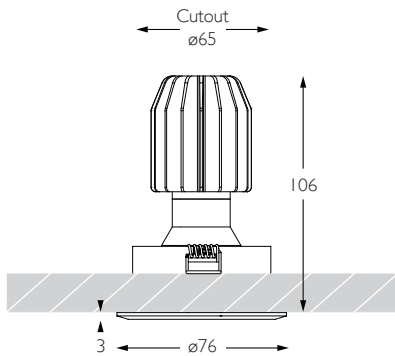

Glare Diagram

Cut Off: 36°

Glare Comfort Cut Off: 80°

Technical Description

Minimo 16 Adjustable is a compact recessed LED luminaire offering full adjustability with 360° pan and 35° tilt without breaking the ceiling line. Minimo 16 is perfect for use in colour-critical applications with 92CRI delivered from a single source LED module and available in two colour temperatures as standard. Tool-less, site changeable beam angles allow flexibility in varying environments. Machined from aerospace grade 6063-T6 aluminium or brass, Minimo 16 Adjustable features a chamfered bezel with a choice of six finishes and an interchangeable decorative aperture available in three finishes for complete aesthetic integration. Minimo 16 Adjustable delivers a lumen package of 665lm at 8.4W.