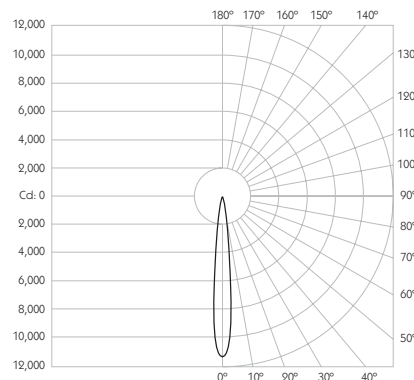

Optical

System Power 8.4W

Module Output 665lm**

Absolute Output 653lm**

LOR 98%

Glare Cut Off 36°

Glare Comfort Cut Off 80°

** Photometry shown is correct for 3000K module. Please enquire for 2700K module output.

Colour Temperature 2700K | 3000K

CRI 92 Typ

TM-30 Rf: 90 Rg: 99

Beam Angle 11°

Gear Type Dimmable Options Available

Gear Location Remote

Product Photometry independently tested in accordance with LM-79

Distance	Beam Diameter	Illuminance (lx)
1m	0.19m	11,164 lx
2m	0.39m	2,791 lx
3m	0.58m	1,240 lx
4m	0.77m	698 lx
5m	0.96m	447 lx