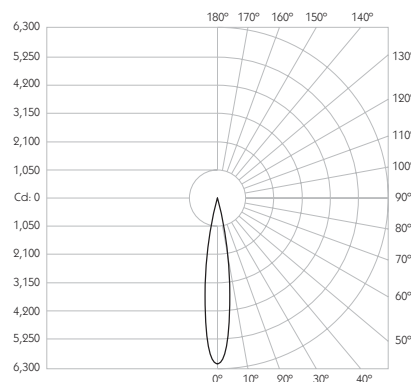

Optical

System Power 8.4W

Module Output 665lm**

Absolute Output 656lm**

LOR 99%

Glare Cut Off 36°

Glare Comfort Cut Off 80°

** Photometry shown is correct for 3000K module. Please enquire for 2700K module output.

Colour Temperature 2700K | 3000K

CRI 92 Typ

TM-30 Rf: 90 Rg: 99

Beam Angle 15°

Gear Type Dimmable Options Available

Gear Location Remote

Product Photometry independently tested in accordance with LM-79

Distance	Beam Diameter	Illuminance (lx)
1m	0.26m	6,047 lx
2m	0.53m	1,152 lx
3m	0.79m	672 lx
4m	1.05m	378 lx
5m	1.32m	242 lx