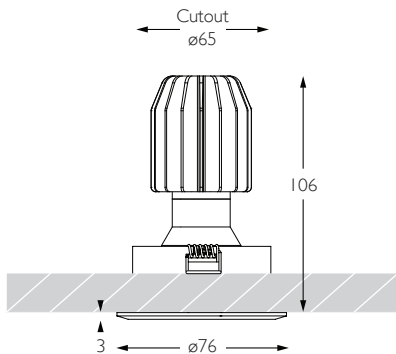

MINIMO 16 | ADJUSTABLE

Luminaires
spec sheet RC-635

ULTRA NARROW SPOT | CHAMFERED BEZEL

Glare Diagram

Cut Off: 36°

Glare Comfort Cut Off: 80°

Technical Description

Minimo 16 Adjustable is a compact recessed LED luminaire offering full adjustability with 360° pan and 35° tilt without breaking the ceiling line. Minimo 16 is perfect for use in colour-critical applications with 92CRI delivered from a single source LED module and available in two colour temperatures as standard. Tool-less, site changeable beam angles allow flexibility in varying environments. Machined from aerospace grade 6063-T6 aluminium or brass, Minimo 16 Adjustable features a chamfered bezel with a choice of six finishes and an interchangeable decorative aperture available in three finishes for complete aesthetic integration. Minimo 16 Adjustable delivers a lumen package of 665lm at 8.4W.