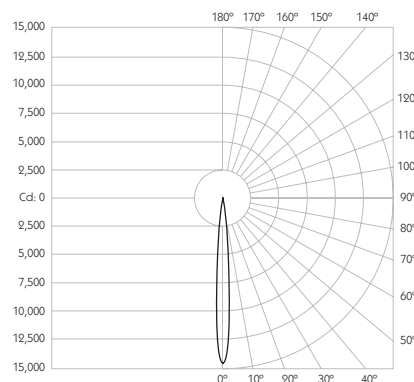

Optical

System Power 8.4W

Module Output 665lm**

Absolute Output 656lm**

LOR 99%

Glare Cut Off 36°

Glare Comfort Cut Off 80°

** Photometry shown is correct for 3000K module. Please enquire for 2700K module output.

Colour Temperature 2700K | 3000K

CRI 92 Typ

TM-30 Rf: 90 Rg: 99

Beam Angle 9°

Gear Type Dimmable Options Available

Gear Location Remote

Product Photometry independently tested in accordance with LM-79

Distance	Beam Diameter	Illuminance (lx)
1m	0.16m	14,533 lx
2m	0.31m	3,633 lx
3m	0.47m	1,615 lx
4m	0.63m	908 lx
5m	0.79m	581 lx