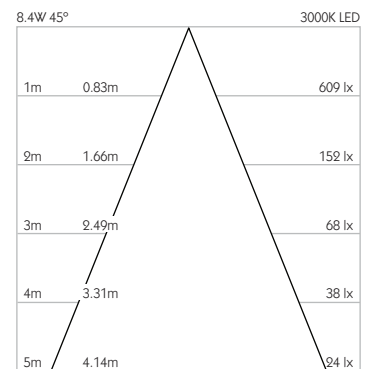

Optical

System Power 8.4W
Module Output 665lm**
Absolute Output 544lm**
LOR 82%
Glare Cut Off 36°
Glare Comfort Cut Off 80°
Colour Temperature 2700K | 3000K
CRI 92 Typ
TM-30 Rf: 90 Rg: 99
Beam Angle 45°
Gear Type Dimmable Options Available
Gear Location Remote
** Photometry shown is correct for 3000K module. Please enquire for 2700K module output.

Product Photometry independently tested in accordance with LM-79