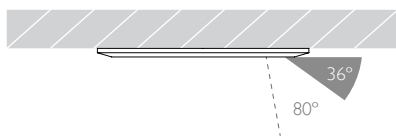

MINIMO 16 | ADJUSTABLE

Luminaires
spec sheet RC-635

ULTRA NARROW SPOT | CHAMFERED BEZEL

Glare Diagram

Cut Off: 36°

Glare Comfort Cut Off: 80°

Technical Description

Minimo 16 Adjustable is a compact recessed LED luminaire offering full adjustability with 360° pan and 35° tilt without breaking the ceiling line. Minimo 16 is perfect for use in colour-critical applications with 92CRI delivered from a single source LED module and available in two colour temperatures as standard. Tool-less, site changeable beam angles allow flexibility in varying environments. Machined from aerospace grade 6063-T6 aluminium or brass, Minimo 16 Adjustable features a chamfered bezel with a choice of six finishes and an interchangeable decorative aperture available in three finishes for complete aesthetic integration. Minimo 16 Adjustable delivers a lumen package of 665lm at 8.4W.