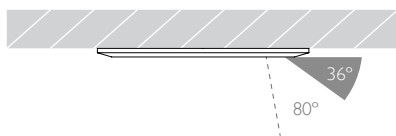

Glare Diagram

Cut Off: 36°

Glare Comfort Cut Off: 80°

Technical Description

Minimo 16 Adjustable is a compact recessed LED luminaire offering full adjustability with 360° pan and 35° tilt without breaking the ceiling line. Minimo 16 is perfect for use in colour-critical applications with 92CRI delivered from a single source LED module and available in two colour temperatures as standard. Tool-less, site changeable beam angles allow flexibility in varying environments. Machined from aerospace grade 6063-T6 aluminium or brass, Minimo 16 Adjustable features a chamfered bezel with a choice of six finishes and an interchangeable decorative aperture available in three finishes for complete aesthetic integration. Minimo 16 Adjustable delivers a lumen package of 665lm at 8.4W.