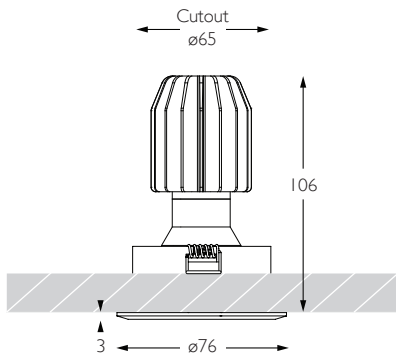

SALES@PRECISIONLIGHTING.CO.UK

WWW.PRECISIONLIGHTING.CO.UK

42 RIVERSIDE ROAD
LONDON SW17 0BA

t. +44 (0) 20 8947 6616
f. +44 (0) 20 8286 6626

Version 10.16

FLOOD | CHAMFERED BEZEL

Glare Diagram

Cut Off: 36°

Glare Comfort Cut Off: 80°

Technical Description

Minimo 16 Adjustable is a compact recessed LED luminaire offering full adjustability with 360° pan and 35° tilt without breaking the ceiling line. Minimo 16 is perfect for use in colour-critical applications with 92CRI delivered from a single source LED module and available in two colour temperatures as standard. Tool-less, site changeable beam angles allow flexibility in varying environments. Machined from aerospace grade 6063-T6 aluminium or brass, Minimo 16 Adjustable features a chamfered bezel with a choice of six finishes and an interchangeable decorative aperture available in three finishes for complete aesthetic integration. Minimo 16 Adjustable delivers a lumen package of 665lm at 8.4W.