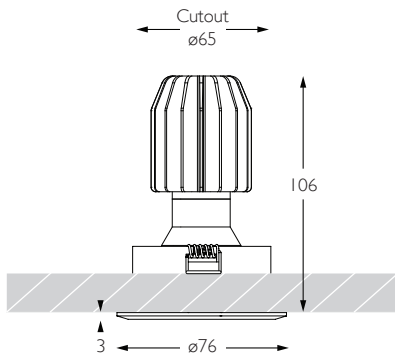

WIDE FLOOD | CHAMFERED BEZEL

Cut Off: 36°

Glare Comfort Cut Off: 80°