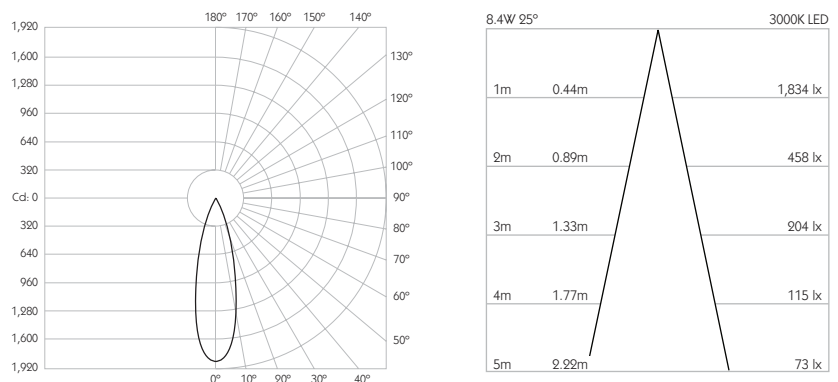

Optical

System Power 8.4W
Module Output 665lm**
Absolute Output 569lm**
LOR 86%
Glare Cut Off 36°
Glare Comfort Cut Off 80°
Colour Temperature 2700K | 3000K
CRI 92 Typ
TM-30 Rf: 90 Rg: 99
Beam Angle 25°
Gear Type Dimmable Options Available
Gear Location Remote
** Photometry shown is correct for 3000K module. Please enquire for 2700K module output.

Product Photometry independently tested in accordance with LM-79