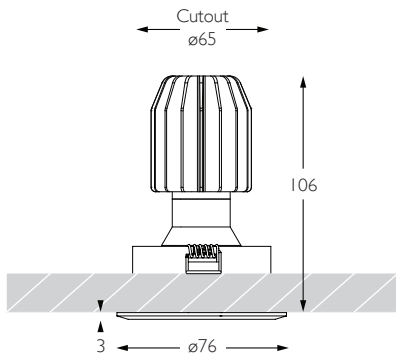

Glare Diagram

Cut Off: 36°

Glare Comfort Cut Off: 80°

Technical Description

Minimo 16 Adjustable is a compact recessed LED luminaire offering full adjustability with 360° pan and 35° tilt without breaking the ceiling line. Minimo 16 is perfect for use in colour-critical applications with 92CRI delivered from a single source LED module and available in two colour temperatures as standard. Tool-less, site changeable beam angles allow flexibility in varying environments. Machined from aerospace grade 6063-T6 aluminium or brass, Minimo 16 Adjustable features a chamfered bezel with a choice of six finishes and an interchangeable decorative aperture available in three finishes for complete aesthetic integration. Minimo 16 Adjustable delivers a lumen package of 665lm at 8.4W.