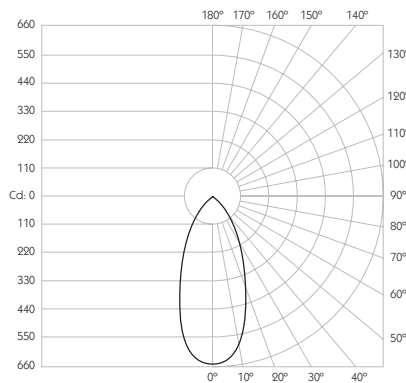

Optical

System Power 8.4W
Module Output 665lm**
Absolute Output 544lm**
LOR 82%
Glare Cut Off 36°
Glare Comfort Cut Off 80°
Colour Temperature 2700K | 3000K
CRI 92 Typ
TM-30 Rf: 90 Rg: 99
Beam Angle 45°
Gear Type Dimmable Options Available
Gear Location Remote
** Photometry shown is correct for 3000K module. Please enquire for 2700K module output.

Product Photometry independently tested in accordance with LM-79