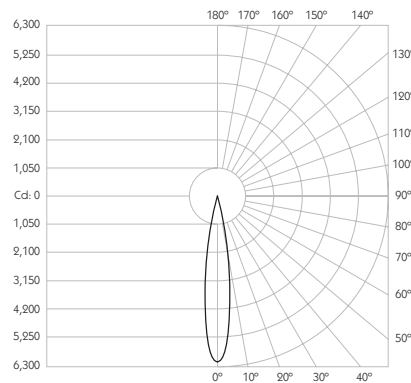

Glare Cut Off 44°

Glare Comfort Cut Off 90°

** Photometry shown is correct for 3000K module. Please enquire for 2700K module output.

Colour Temperature 2700K | 3000K

CRI 92 Typ

TM-30 Rf: 90 Rg: 99

Beam Angle 15°

Gear Type Dimmable Options Available

Gear Location Remote

Product Photometry independently tested in accordance with LM-79

Distance	Beam Diameter	Footcandle (lx)
1m	0.26m	6,047 lx
2m	0.53m	1,152 lx
3m	0.79m	672 lx
4m	1.05m	378 lx
5m	1.32m	242 lx