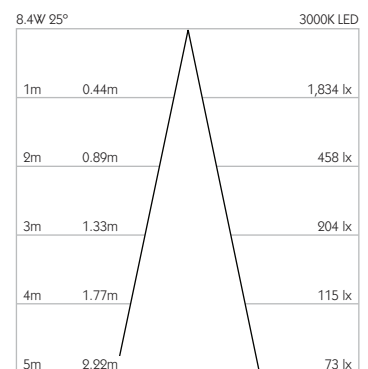

Optical

System Power 8.4W

Module Output 665lm**

Absolute Output 569lm**

LOR 86%

Glare Cut Off 44°

Glare Comfort Cut Off 90°

** Photometry shown is correct for 3000K module. Please enquire for 2700K module output.

Colour Temperature 2700K | 3000K

CRI 92 Typ

TM-30 Rf: 90 Rg: 99

Beam Angle 25°

Gear Type Dimmable Options Available

Gear Location Remote

Product Photometry independently tested in accordance with LM-79