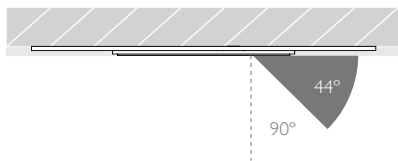

MINIMO 16 | IP54 FIXED

Luminaires
spec sheet RCT-634

ULTRA NARROW SPOT | TRIMLESS | PINHOLE APERTURE

Glare Diagram

Cut Off: 44°

Glare Comfort Cut Off: 90°

Technical Description

Minimo 16 Fixed is an IP54 recessed LED luminaire providing high performance accent lighting from a compact source with minimal glare. Minimo 16 is perfect for use in colour-critical applications with 92CRI delivered from a single source LED module and available in two colour temperatures as standard. Tool-less, site changeable beam angles allow flexibility in varying environments. Machined from 6063-T6 aluminium, Minimo 16 Fixed Trimless features a 33mm pinhole aperture for a minimal and extremely low glare solution. Minimo 16 Fixed delivers a lumen package of 665lm at 8.4W.