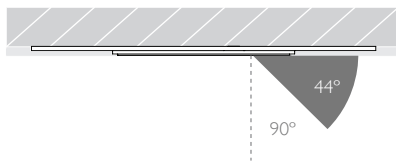

42 RIVERSIDE ROAD
LONDON SW17 0BA
t. +44 (0) 20 8947 6616
f. +44 (0) 20 8286 6626

MINIMO 16 | IP54 FIXED

Luminaires
spec sheet RCT-634

NARROW SPOT | TRIMLESS | PINHOLE APERTURE

Glare Diagram

Cut Off: 44°

Glare Comfort Cut Off: 90°