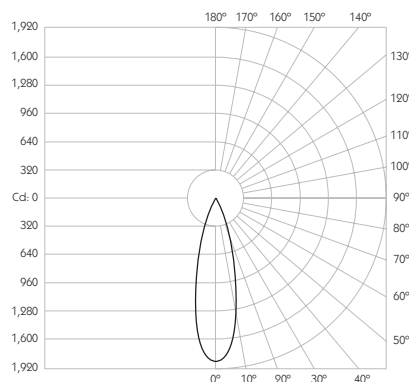

Optical

System Power 8.4W

Module Output 665lm**

Absolute Output 569lm**

LOR 86%

Glare Cut Off 44°

Glare Comfort Cut Off 90°

** Photometry shown is correct for 3000K module. Please enquire for 2700K module output.

Colour Temperature 2700K | 3000K

CRI 92 Typ

TM-30 Rf: 90 Rg: 99

Beam Angle 25°

Gear Type Dimmable Options Available

Gear Location Remote

Product Photometry independently tested in accordance with LM-79