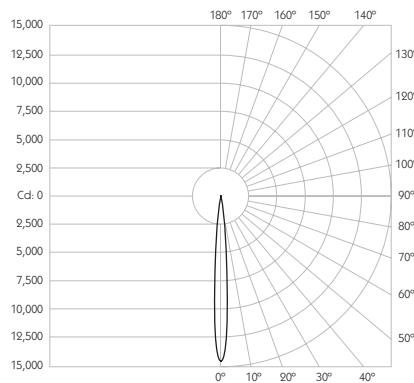

Glare Cut Off 44°

Glare Comfort Cut Off 90°

** Photometry shown is correct for 3000K module. Please enquire for 2700K module output.

Colour Temperature 2700K | 3000K

CRI 92 Typ

TM-30 Rf: 90 Rg: 99

Beam Angle 9°

Gear Type Dimmable Options Available

Gear Location Remote

Product Photometry independently tested in accordance with LM-79

Distance	Beam Diameter	Illuminance (lx)
1m	0.16m	14,533 lx
2m	0.31m	3,633 lx
3m	0.47m	1,615 lx
4m	0.63m	908 lx
5m	0.79m	581 lx