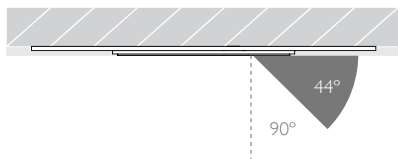

WIDE FLOOD | TRIMLESS | PINHOLE APERTURE

Glare Diagram

Cut Off: 44°

Glare Comfort Cut Off: 90°

Technical Description

Minimo 16 Fixed is an IP54 recessed LED luminaire providing high performance accent lighting from a compact source with minimal glare. Minimo 16 is perfect for use in colour-critical applications with 92CRI delivered from a single source LED module and available in two colour temperatures as standard. Tool-less, site changeable beam angles allow flexibility in varying environments. Machined from 6063-T6 aluminium, Minimo 16 Fixed Trimless features a 33mm pinhole aperture for a minimal and extremely low glare solution. Minimo 16 Fixed delivers a lumen package of 665lm at 8.4W.