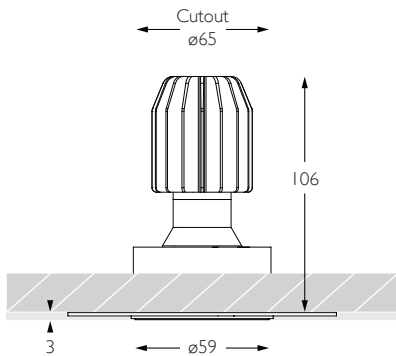

MINIMO 16 | IP54 FIXED

Luminaires
spec sheet RCT-634

NARROW SPOT | TRIMLESS | PINHOLE APERTURE