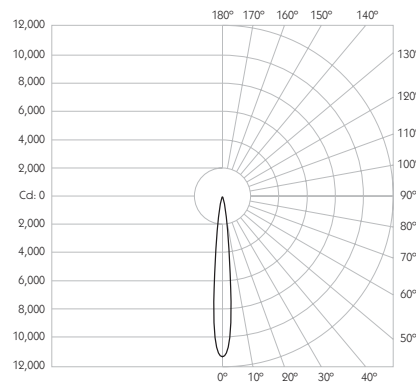

Glare Cut Off 44°

Glare Comfort Cut Off 90°

** Photometry shown is correct for 3000K module. Please enquire for 2700K module output.

Colour Temperature 2700K | 3000K

CRI 92 Typ

TM-30 Rf: 90 Rg: 99

Beam Angle 11°

Gear Type Dimmable Options Available

Gear Location Remote

Product Photometry independently tested in accordance with LM-79

Distance (m)	Beam Diameter (m)	Illuminance (lx)
1m	0.19m	11,164 lx
2m	0.39m	2,791 lx
3m	0.58m	1,240 lx
4m	0.77m	698 lx
5m	0.96m	447 lx