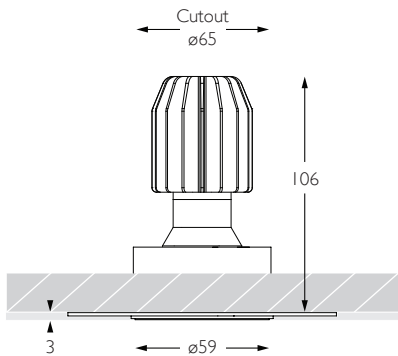

MINIMO 16 | IP54 FIXED

Luminaires
spec sheet RCT-634

ULTRA NARROW SPOT | TRIMLESS | PINHOLE APERTURE

Glare Diagram

Cut Off: 44°

Glare Comfort Cut Off: 90°

Technical Description

Minimo 16 Fixed is an IP54 recessed LED luminaire providing high performance accent lighting from a compact source with minimal glare. Minimo 16 is perfect for use in colour-critical applications with 92CRI delivered from a single source LED module and available in two colour temperatures as standard. Tool-less, site changeable beam angles allow flexibility in varying environments. Machined from 6063-T6 aluminium, Minimo 16 Fixed Trimless features a 33mm pinhole aperture for a minimal and extremely low glare solution. Minimo 16 Fixed delivers a lumen package of 665lm at 8.4W.

WIDE FLOOD | TRIMLESS | PINHOLE APERTURE

Glare Diagram

Cut Off: 44°

Glare Comfort Cut Off: 90°

Technical Description

Minimo 16 Fixed is an IP54 recessed LED luminaire providing high performance accent lighting from a compact source with minimal glare. Minimo 16 is perfect for use in colour-critical applications with 92CRI delivered from a single source LED module and available in two colour temperatures as standard. Tool-less, site changeable beam angles allow flexibility in varying environments. Machined from 6063-T6 aluminium, Minimo 16 Fixed Trimless features a 33mm pinhole aperture for a minimal and extremely low glare solution. Minimo 16 Fixed delivers a lumen package of 665lm at 8.4W.