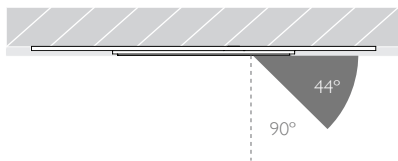

42 RIVERSIDE ROAD
LONDON SW17 0BA
t. +44 (0) 20 8947 6616
f. +44 (0) 20 8286 6626

MINIMO 16 | IP54 FIXED

Luminaires
spec sheet RCT-634

SPOT | TRIMLESS | PINHOLE APERTURE

Glare Diagram

Cut Off: 44°

Glare Comfort Cut Off: 90°