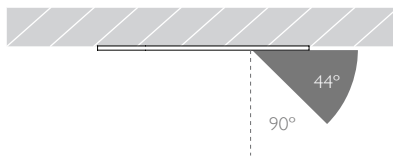

42 RIVERSIDE ROAD
LONDON SW17 0BA
t. +44 (0) 20 8947 6616
f. +44 (0) 20 8286 6626

MINIMO 16 | IP54 FIXED

Luminaires
spec sheet RCD-634

SPOT | FLAT BEZEL | PINHOLE APERTURE

Glare Diagram

Cut Off: 44°

Glare Comfort Cut Off: 90°