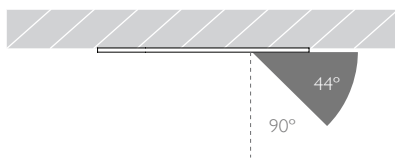

MINIMO 16 | IP54 FIXED

Luminaires
spec sheet RCD-634

ULTRA NARROW SPOT | FLAT BEZEL | PINHOLE APERTURE

Glare Diagram

Cut Off: 44°

Glare Comfort Cut Off: 90°

Technical Description

Minimo 16 Fixed is an IP54 recessed LED luminaire providing high performance accent lighting from a compact source with minimal glare. Minimo 16 is perfect for use in colour-critical applications with 92CRI delivered from a single source LED module and available in two colour temperatures as standard. Tool-less, site changeable beam angles allow flexibility in varying environments. Machined from aerospace grade 6063-T6 aluminium, Minimo 16 Fixed features a flat, discreet bezel and 33mm pinhole aperture for a minimal and extremely low glare solution. Minimo 16 Fixed delivers a lumen package of 665lm at 8.4W.