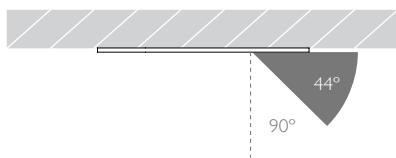

Glare Diagram

Cut Off: 44°

Glare Comfort Cut Off: 90°