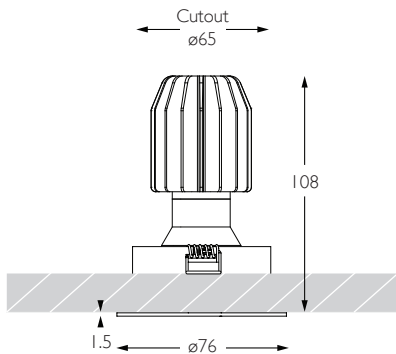

Product Photometry independently tested in accordance with LM-79

Beam Angle	Beam Diameter	Beam Length	Beam Area
25°	0.44m	0.44m	1,834 lx
25°	0.89m	0.89m	458 lx
25°	1.33m	1.33m	204 lx
25°	1.77m	1.77m	115 lx
25°	2.22m	2.22m	73 lx

MINIMO 16 | IP54 FIXED

Luminaires
spec sheet RCD-634

WIDE FLOOD | FLAT BEZEL | PINHOLE APERTURE

Glare Diagram

Cut Off: 44°

Glare Comfort Cut Off: 90°

Technical Description

Minimo 16 Fixed is an IP54 recessed LED luminaire providing high performance accent lighting from a compact source with minimal glare. Minimo 16 is perfect for use in colour-critical applications with 92CRI delivered from a single source LED module and available in two colour temperatures as standard. Tool-less, site changeable beam angles allow flexibility in varying environments. Machined from aerospace grade 6063-T6 aluminium, Minimo 16 Fixed features a flat, discreet bezel and 33mm pinhole aperture for a minimal and extremely low glare solution. Minimo 16 Fixed delivers a lumen package of 665lm at 8.4W.