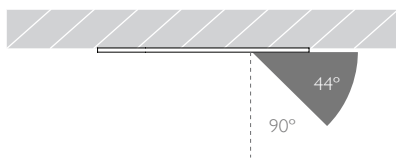

NARROW SPOT | FLAT BEZEL | PINHOLE APERTURE

Glare Diagram

Cut Off: 44°

Glare Comfort Cut Off: 90°

Technical Description

Minimo 16 Fixed is an IP54 recessed LED luminaire providing high performance accent lighting from a compact source with minimal glare. Minimo 16 is perfect for use in colour-critical applications with 92CRI delivered from a single source LED module and available in two colour temperatures as standard. Tool-less, site changeable beam angles allow flexibility in varying environments. Machined from aerospace grade 6063-T6 aluminium, Minimo 16 Fixed features a flat, discreet bezel and 33mm pinhole aperture for a minimal and extremely low glare solution. Minimo 16 Fixed delivers a lumen package of 665lm at 8.4W.