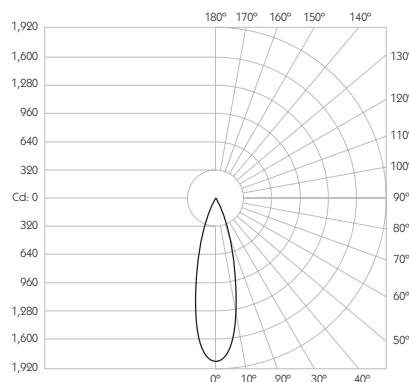

Finishes

Finishes Black | White *

* Please enquire as to the availability of non-standard Finishes

Optical

System Power 8.4W
Module Output 665lm**
Absolute Output 569lm**
LOR 86%
Glare Cut Off 44°
Glare Comfort Cut Off 90°

Colour Temperature 2700K | 3000K
CRI 92 Typ
TM-30 Rf: 90 Rg: 99
Beam Angle 25°
Gear Type Dimmable Options Available
Gear Location Remote

** Photometry shown is correct for 3000K module. Please enquire for 2700K module output.

Product Photometry independently tested in accordance with LM-79

Beam Angle	Beam Diameter	Beam Length	Beam Area
25°	0.44m	0.44m	1,834 lx
25°	0.89m	0.89m	458 lx
25°	1.33m	1.33m	204 lx
25°	1.77m	1.77m	115 lx
25°	2.22m	2.22m	73 lx