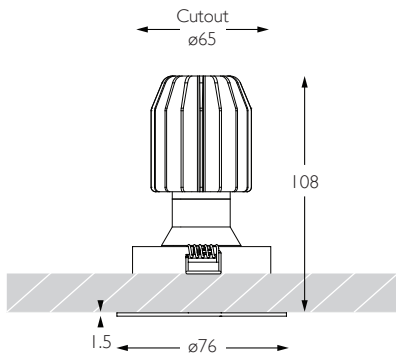

NARROW SPOT | FLAT BEZEL | PINHOLE APERTURE

Glare Diagram

Cut Off: 44°

Glare Comfort Cut Off: 90°

Technical Description

Minimo 16 Fixed is an IP54 recessed LED luminaire providing high performance accent lighting from a compact source with minimal glare. Minimo 16 is perfect for use in colour-critical applications with 92CRI delivered from a single source LED module and available in two colour temperatures as standard. Tool-less, site changeable beam angles allow flexibility in varying environments. Machined from aerospace grade 6063-T6 aluminium, Minimo 16 Fixed features a flat, discreet bezel and 33mm pinhole aperture for a minimal and extremely low glare solution. Minimo 16 Fixed delivers a lumen package of 665lm at 8.4W.