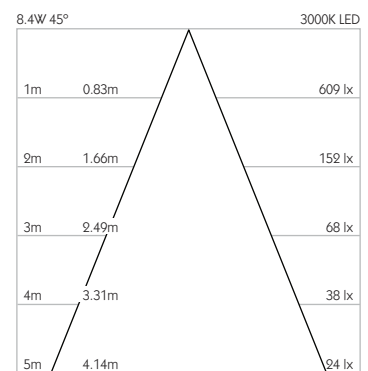

Product Photometry independently tested in accordance with LM-79

Beam Angle	Beam Diameter	Beam Length	Beam Area
25°	0.44m	0.44m	1,834 lx
25°	0.89m	0.89m	458 lx
25°	1.33m	1.33m	204 lx
25°	1.77m	1.77m	115 lx
25°	2.22m	2.22m	73 lx

Finishes

Finishes Black | White *

* Please enquire as to the availability of non-standard Finishes

Optical

System Power 8.4W
Module Output 665lm**
Absolute Output 544lm**
LOR 82%
Glare Cut Off 44°
Glare Comfort Cut Off 90°

Product Photometry independently tested in accordance with LM-79

Luminaire Code	Finish	CCT	CRI	Beam Angle												
RCD-634	<table border="1"> <tr><td>BK</td><td>Black</td></tr> <tr><td>WH</td><td>White</td></tr> </table>	BK	Black	WH	White	<table border="1"> <tr><td>27</td><td>2700K</td></tr> <tr><td>30</td><td>3000K</td></tr> </table>	27	2700K	30	3000K	<table border="1"> <tr><td>92</td><td>92 CRI</td></tr> </table>	92	92 CRI	<table border="1"> <tr><td>45</td><td>45° Wide Flood</td></tr> </table>	45	45° Wide Flood
BK	Black															
WH	White															
27	2700K															
30	3000K															
92	92 CRI															
45	45° Wide Flood															
RCD-634	-	-	92	45												