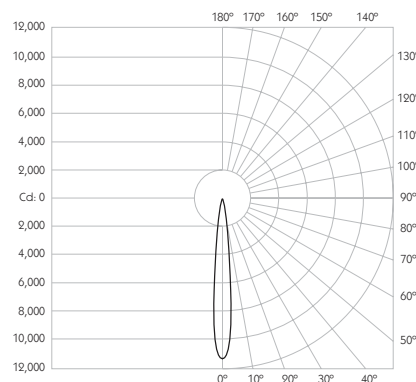

* Please enquire as to the availability of non-standard Finishes

Optical

System Power 8.4W
Module Output 665lm**
Absolute Output 653lm**
LOR 98%
Glare Cut Off 44°
Glare Comfort Cut Off 90°

Colour Temperature 2700K | 3000K
CRI 92 Typ
TM-30 Rf: 90 Rg: 99
Beam Angle 11°
Gear Type Dimmable Options Available
Gear Location Remote

** Photometry shown is correct for 3000K module. Please enquire for 2700K module output.

Product Photometry independently tested in accordance with LM-79

Distance	Beam Diameter	Illuminance (lx)
1m	0.19m	11,164 lx
2m	0.39m	2,791 lx
3m	0.58m	1,240 lx
4m	0.77m	698 lx
5m	0.96m	447 lx

Product Photometry independently tested in accordance with LM-79

Beam Angle	Beam Diameter	Beam Length	Beam Area
25°	0.44m	0.44m	1,834 lx
25°	0.89m	0.89m	458 lx
25°	1.33m	1.33m	204 lx
25°	1.77m	1.77m	115 lx
25°	2.22m	2.22m	73 lx