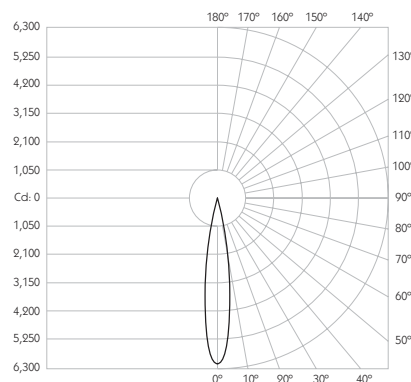

* Please enquire as to the availability of non-standard Finishes

Optical

System Power 8.4W
Module Output 665lm**
Absolute Output 656lm**
LOR 99%
Glare Cut Off 44°
Glare Comfort Cut Off 90°

Colour Temperature 2700K | 3000K
CRI 92 Typ
TM-30 Rf: 90 Rg: 99
Beam Angle 15°
Gear Type Dimmable Options Available
Gear Location Remote

** Photometry shown is correct for 3000K module. Please enquire for 2700K module output.

Product Photometry independently tested in accordance with LM-79

Distance	Beam Diameter	Illuminance (lx)
1m	0.26m	6,047 lx
2m	0.53m	1,152 lx
3m	0.79m	672 lx
4m	1.05m	378 lx
5m	1.32m	242 lx

Product Photometry independently tested in accordance with LM-79

Beam Angle	Beam Diameter	Beam Length	Beam Area
25°	0.44m	0.44m	1,834 lx
25°	0.89m	0.89m	458 lx
25°	1.33m	1.33m	204 lx
25°	1.77m	1.77m	115 lx
25°	2.22m	2.22m	73 lx