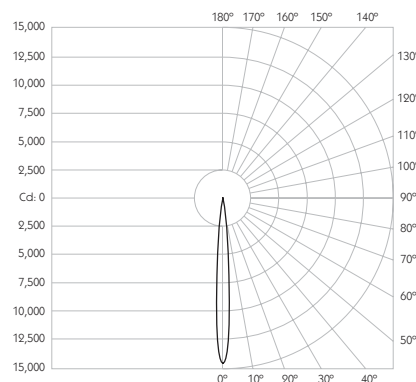

Finishes

Finishes Black | White *

* Please enquire as to the availability of non-standard Finishes

Optical

System Power 8.4W
Module Output 665lm**
Absolute Output 656lm**
LOR 99%
Glare Cut Off 44°
Glare Comfort Cut Off 90°

Colour Temperature 2700K | 3000K
CRI 92 Typ
TM-30 Rf: 90 Rg: 99
Beam Angle 9°
Gear Type Dimmable Options Available
Gear Location Remote

** Photometry shown is correct for 3000K module. Please enquire for 2700K module output.

Product Photometry independently tested in accordance with LM-79

Distance	Beam Diameter	Illuminance (lx)
1m	0.16m	14,533 lx
2m	0.31m	3,633 lx
3m	0.47m	1,615 lx
4m	0.63m	908 lx
5m	0.79m	581 lx

Luminaire Code