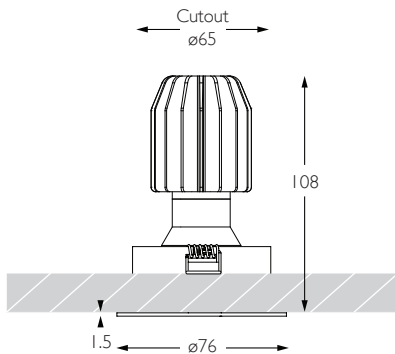

MINIMO 16 | IP54 FIXED

Luminaires
spec sheet RCD-634

ULTRA NARROW SPOT | FLAT BEZEL | PINHOLE APERTURE

Glare Diagram

Cut Off: 44°

Glare Comfort Cut Off: 90°

Technical Description

Minimo 16 Fixed is an IP54 recessed LED luminaire providing high performance accent lighting from a compact source with minimal glare. Minimo 16 is perfect for use in colour-critical applications with 92CRI delivered from a single source LED module and available in two colour temperatures as standard. Tool-less, site changeable beam angles allow flexibility in varying environments. Machined from aerospace grade 6063-T6 aluminium, Minimo 16 Fixed features a flat, discreet bezel and 33mm pinhole aperture for a minimal and extremely low glare solution. Minimo 16 Fixed delivers a lumen package of 665lm at 8.4W.