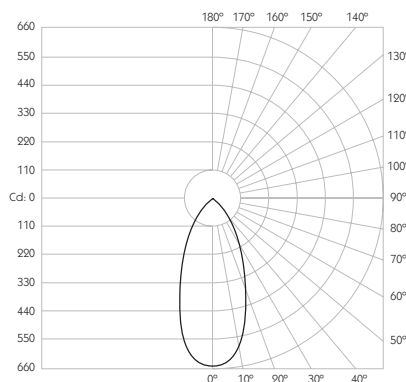

Product Photometry independently tested in accordance with LM-79

Beam Angle	Beam Diameter	Beam Length	Beam Area
25°	0.44m	0.44m	1,834 lx
25°	0.89m	0.89m	458 lx
25°	1.33m	1.33m	204 lx
25°	1.77m	1.77m	115 lx
25°	2.22m	2.22m	73 lx

Finishes

Finishes Black | White *

* Please enquire as to the availability of non-standard Finishes

Optical

System Power 8.4W
Module Output 665lm**
Absolute Output 544lm**
LOR 82%
Glare Cut Off 44°
Glare Comfort Cut Off 90°

Colour Temperature 2700K | 3000K
CRI 92 Type
TM-30 Rf: 90 Rg: 99
Beam Angle 45°
Gear Type Dimmable Options Available
Gear Location Remote

** Photometry shown is correct for 3000K module. Please enquire for 2700K module output.

Product Photometry independently tested in accordance with LM-79

Luminaire Code	Finish	CCT	CRI	Beam Angle												
RCD-634	<table border="1"> <tr><td>BK</td><td>Black</td></tr> <tr><td>WH</td><td>White</td></tr> </table>	BK	Black	WH	White	<table border="1"> <tr><td>27</td><td>2700K</td></tr> <tr><td>30</td><td>3000K</td></tr> </table>	27	2700K	30	3000K	<table border="1"> <tr><td>92</td><td>92 CRI</td></tr> </table>	92	92 CRI	<table border="1"> <tr><td>45</td><td>45° Wide Flood</td></tr> </table>	45	45° Wide Flood
BK	Black															
WH	White															
27	2700K															
30	3000K															
92	92 CRI															
45	45° Wide Flood															
RCD-634	-	-	92	45												