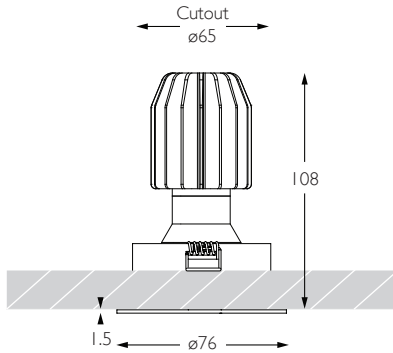

MINIMO 16 | IP54 FIXED

Luminaires
spec sheet RCD-634

SPOT | FLAT BEZEL | PINHOLE APERTURE