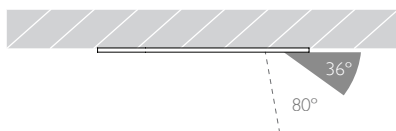

# MINIMO 16 | IP54 FIXED

Luminaires  
spec sheet RCD-633

ULTRA NARROW SPOT | FLAT BEZEL

Glare Diagram

Cut Off: 36°

Glare Comfort Cut Off: 80°