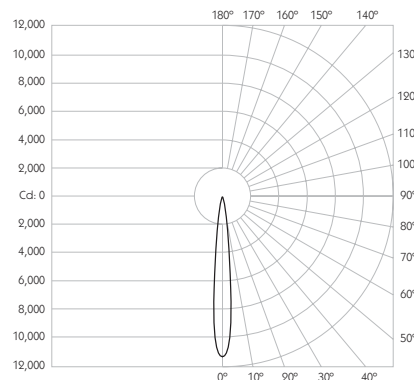

## Optical

**System Power** 8.4W

**Module Output** 665lm\*\*

**Absolute Output** 653lm\*\*

**LOR** 98%

**Glare Cut Off** 36°

**Glare Comfort Cut Off** 80°

\*\* Photometry shown is correct for 3000K module. Please enquire for 2700K module output.

**Colour Temperature** 2700K | 3000K

**CRI** 92 Typ

**TM-30** Rf: 90 Rg: 99

**Beam Angle** 11°

**Gear Type** Dimmable Options Available

**Gear Location** Remote

Product Photometry independently tested in accordance with LM-79

Distance	Beam Diameter	Illuminance (lx)
1m	0.19m	11,164 lx
2m	0.39m	2,791 lx
3m	0.58m	1,240 lx
4m	0.77m	698 lx
5m	0.96m	447 lx

Luminaire Code

RCD-633

Bezel Finish

AL	Brushed Aluminium
WH	White
BK	Black
RB	Rubbed Bronze
PB	Polished Brass
CH	Polished Chrome