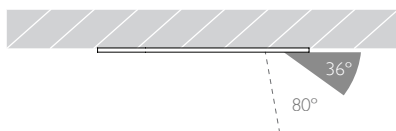

# MINIMO 16 | IP54 FIXED

Luminaires  
spec sheet RCD-633

WIDE FLOOD | FLAT BEZEL

Glare Diagram

Cut Off: 36°

Glare Comfort Cut Off: 80°