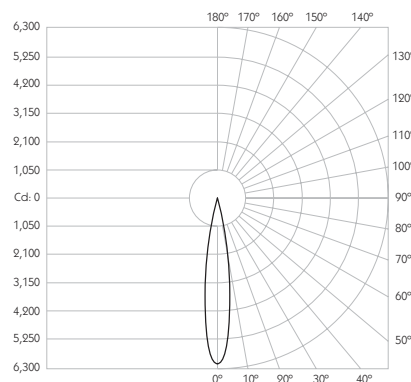

## Optical

**System Power** 8.4W

**Module Output** 665lm\*\*

**Absolute Output** 656lm\*\*

**LOR** 99%

**Glare Cut Off** 36°

**Glare Comfort Cut Off** 80°

\*\* Photometry shown is correct for 3000K module. Please enquire for 2700K module output.

**Colour Temperature** 2700K | 3000K

**CRI** 92 Typ

**TM-30** Rf: 90 Rg: 99

**Beam Angle** 15°

**Gear Type** Dimmable Options Available

**Gear Location** Remote

Product Photometry independently tested in accordance with LM-79

Height	Beam Diameter	Illuminance (lx)
1m	0.26m	6,047 lx
2m	0.53m	1,152 lx
3m	0.79m	672 lx
4m	1.05m	378 lx
5m	1.32m	242 lx

Luminaire Code

RCD-633

Bezel Finish

AL	Brushed Aluminium
WH	White
BK	Black
RB	Rubbed Bronze
PB	Polished Brass
CH	Polished Chrome