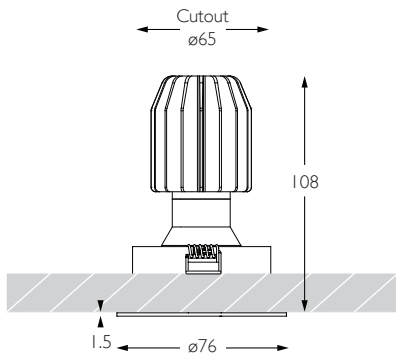

MINIMO 16 | IP54 FIXED

Luminaires
spec sheet RCD-633

FLOOD | FLAT BEZEL

Cut Off: 36°

Glare Comfort Cut Off: 80°