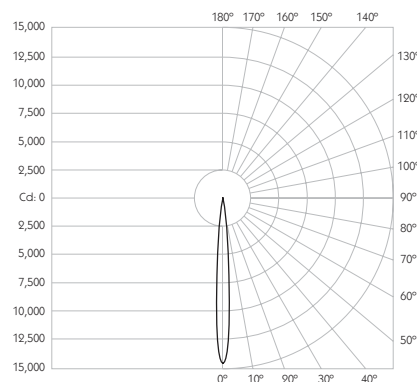

## Optical

**System Power** 8.4W

**Module Output** 665lm\*\*

**Absolute Output** 656lm\*\*

**LOR** 99%

**Glare Cut Off** 36°

**Glare Comfort Cut Off** 80°

\*\* Photometry shown is correct for 3000K module. Please enquire for 2700K module output.

**Colour Temperature** 2700K | 3000K

**CRI** 92 Typ

**TM-30** Rf: 90 Rg: 99

**Beam Angle** 9°

**Gear Type** Dimmable Options Available

**Gear Location** Remote

Product Photometry independently tested in accordance with LM-79

Distance	Beam Diameter	Illuminance (lx)
1m	0.16m	14,533 lx
2m	0.31m	3,633 lx
3m	0.47m	1,615 lx
4m	0.63m	908 lx
5m	0.79m	581 lx

Luminaire Code

Bezel Finish

Aperture Finish

CCT

CRI

Beam Angle

RCD-633