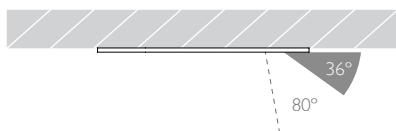

Glare Diagram

Cut Off: 36°

Glare Comfort Cut Off: 80°