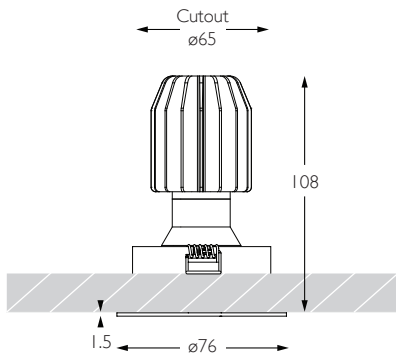

# MINIMO 16 | IP54 FIXED

Luminaires  
spec sheet RCD-633

NARROW SPOT | FLAT BEZEL

Glare Diagram

Cut Off: 36°

Glare Comfort Cut Off: 80°