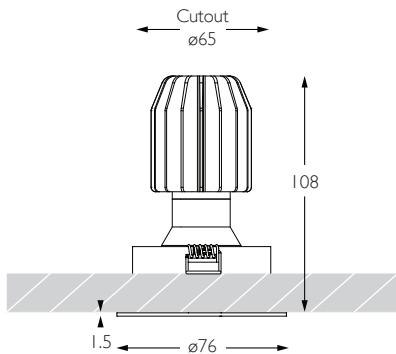

# MINIMO 16 | IP54 FIXED

Luminaires  
spec sheet RCD-633

ULTRA NARROW SPOT | FLAT BEZEL

Glare Diagram

Cut Off: 36°

Glare Comfort Cut Off: 80°