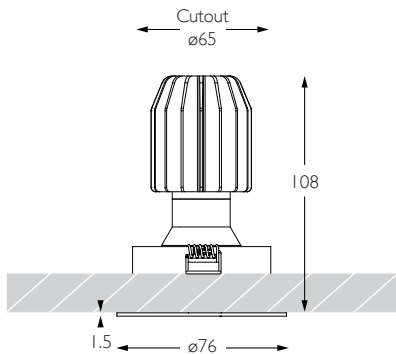

MINIMO 16 | IP54 FIXED

Luminaires
spec sheet RCD-633

WIDE FLOOD | FLAT BEZEL

Cut Off: 36°

Glare Comfort Cut Off: 80°