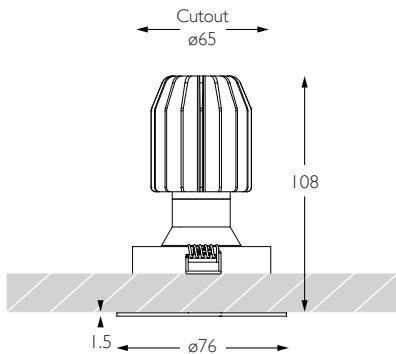

# MINIMO 16 | IP54 FIXED

Luminaires  
spec sheet RCD-633

SPOT | FLAT BEZEL

Glare Diagram

Cut Off: 36°

Glare Comfort Cut Off: 80°