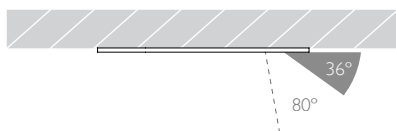

# MINIMO 16 | IP54 FIXED

Luminaires  
spec sheet RCD-633

FLOOD | FLAT BEZEL

Glare Diagram

Cut Off: 36°

Glare Comfort Cut Off: 80°