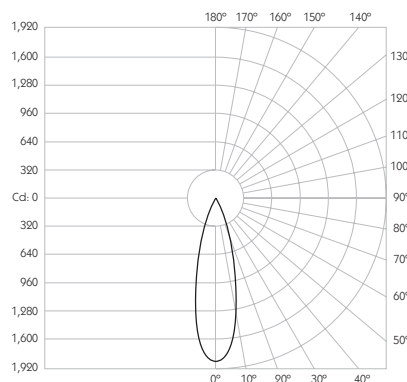

## Optical

**System Power** 8.4W

**Module Output** 665lm\*\*

**Absolute Output** 569lm\*\*

**LOR** 86%

**Glare Cut Off** 36°

**Glare Comfort Cut Off** 80°

\*\* Photometry shown is correct for 3000K module. Please enquire for 2700K module output.

**Colour Temperature** 2700K | 3000K

**CRI** 92 Typ

**TM-30** Rf: 90 Rg: 99

**Beam Angle** 25°

**Gear Type** Dimmable Options Available

**Gear Location** Remote

Product Photometry independently tested in accordance with LM-79

Distance	Beam Diameter	Illuminance (lx)
1m	0.44m	1,834 lx
2m	0.89m	458 lx
3m	1.33m	204 lx
4m	1.77m	115 lx
5m	2.22m	73 lx

Luminaire Code

RCD-633

Bezel Finish

AL	Brushed Aluminium
WH	White
BK	Black
RB	Rubbed Bronze
PB	Polished Brass
CH	Polished Chrome