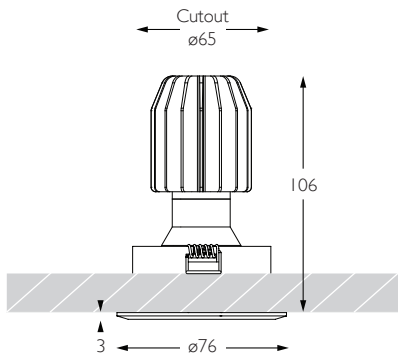

WIDE FLOOD | CHAMFERED BEZEL

Cut Off: 36°

Glare Comfort Cut Off: 80°