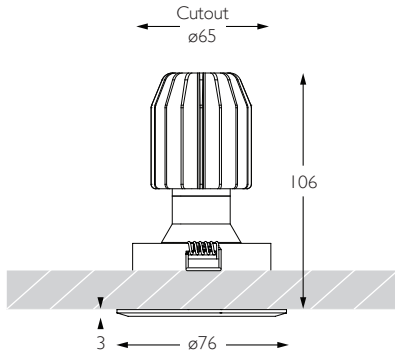

# MINIMO 16 | IP54 FIXED

Luminaires  
spec sheet RC-633

ULTRA NARROW SPOT | CHAMFERED BEZEL

Glare Diagram

Cut Off: 36°

Glare Comfort Cut Off: 80°