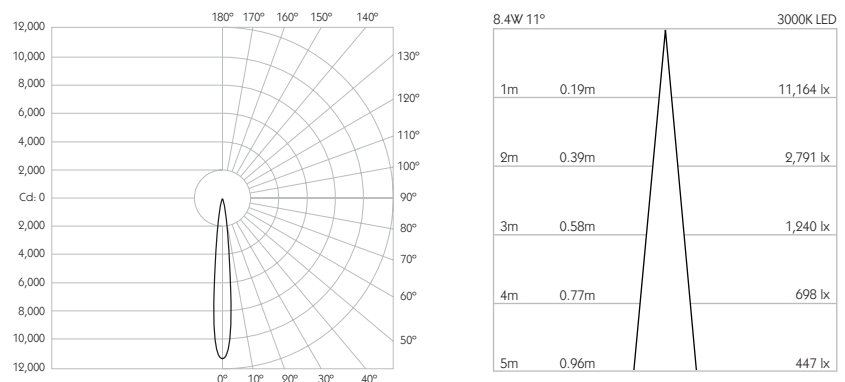

Optical

System Power 8.4W
Module Output 665lm**
Absolute Output 653lm**
LOR 98%
Glare Cut Off 36°
Glare Comfort Cut Off 80°
Colour Temperature 2700K | 3000K
CRI 92 Typ
TM-30 Rf: 90 Rg: 99
Beam Angle 11°
Gear Type Dimmable Options Available
Gear Location Remote

** Photometry shown is correct for 3000K module. Please enquire for 2700K module output.

Product Photometry independently tested in accordance with LM-79