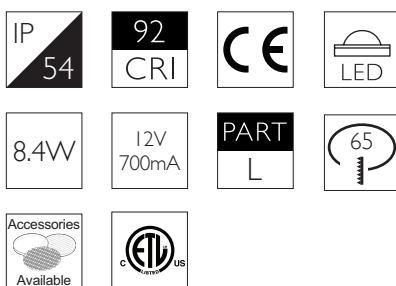

### Technical Description

Minimo 16 Fixed is an IP54 rated recessed LED luminaire providing high performance accent lighting from a compact source with minimal glare. Minimo 16 is perfect for use in colour-critical applications with 92CRI delivered from a single source LED module and available in two colour temperatures as standard. Tool-less, site changeable beam angles allow flexibility in varying environments. Machined from aerospace grade 6063-T6 aluminium or brass, Minimo 16 Fixed features a chamfered bezel with a choice of six finishes and an interchangeable chamfered aperture available in three finishes for complete aesthetic integration. Minimo 16 Fixed delivers a lumen package of 665lm at 8.4W.