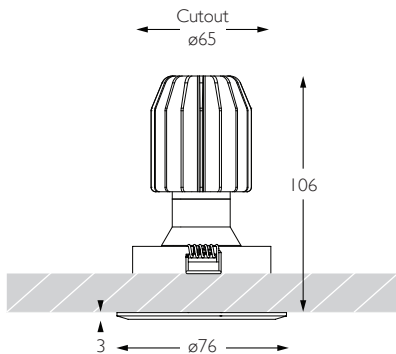

SPOT | CHAMFERED BEZEL

Cut Off: 36°

Glare Comfort Cut Off: 80°