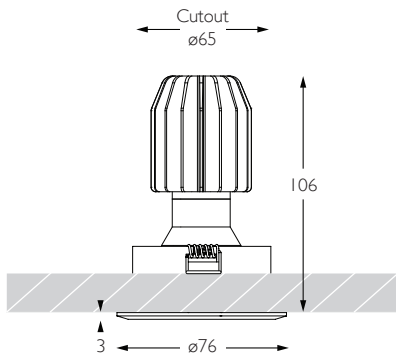

## FLOOD | CHAMFERED BEZEL

Glare Diagram

Cut Off: 36°

Glare Comfort Cut Off: 80°