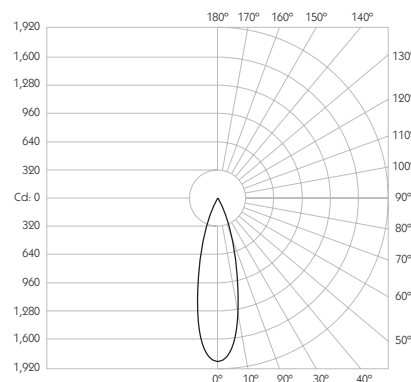

### Optical

**System Power** 8.4W

**Module Output** 665lm\*\*

**Absolute Output** 569lm\*\*

**LOR** 86%

**Glare Cut Off** 36°

**Glare Comfort Cut Off** 80°

\*\* Photometry shown is correct for 3000K module. Please enquire for 2700K module output.

**Colour Temperature** 2700K | 3000K

**CRI** 92 Typ

**TM-30** Rf: 90 Rg: 99

**Beam Angle** 25°

**Gear Type** Dimmable Options Available

**Gear Location** Remote

Product Photometry independently tested in accordance with LM-79

Distance	Beam Diameter	Illuminance (lx)
1m	0.44m	1,834 lx
2m	0.89m	458 lx
3m	1.33m	204 lx
4m	1.77m	115 lx
5m	2.22m	73 lx

Luminaire Code

RC-633

Bezel Finish

AL	Brushed Aluminium
WH	White
BK	Black
RB	Rubbed Bronze
PB	Polished Brass
CH	Polished Chrome