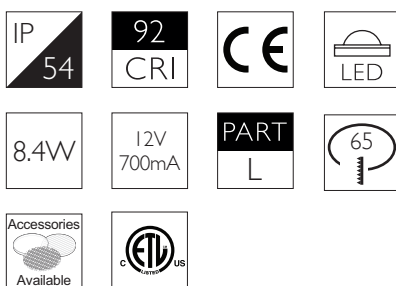

SPOT | CHAMFERED BEZEL

Cut Off: 36°

Glare Comfort Cut Off: 80°

Technical Description

Minimo 16 Fixed is an IP54 rated recessed LED luminaire providing high performance accent lighting from a compact source with minimal glare. Minimo 16 is perfect for use in colour-critical applications with 92CRI delivered from a single source LED module and available in two colour temperatures as standard. Tool-less, site changeable beam angles allow flexibility in varying environments. Machined from aerospace grade 6063-T6 aluminium or brass, Minimo 16 Fixed features a chamfered bezel with a choice of six finishes and an interchangeable chamfered aperture available in three finishes for complete aesthetic integration. Minimo 16 Fixed delivers a lumen package of 665lm at 8.4W.

Mechanical

Category Interior use only IP54

Material Machined Aluminium | Brass

Configuration Chamfered Aperture

Cutout ø65mm

Ceiling Thickness 3 - 25mm

Ceiling Void 20mm above module

Weight AL BK WH - 267g | RB PB CH - 296g

Finishes

Bezel Finishes Aluminium | Black | White | Rubbed Bronze | Polished Brass | Chrome | *

Aperture Finishes Black | White | Satin Brass | *

* Please enquire as to the availability of non-standard Finishes

Optical

System Power 8.4W

Module Output 665lm**

Absolute Output 656lm**

LOR 99%

Glare Cut Off 36°

Glare Comfort Cut Off 80°

** Photometry shown is correct for 3000K module. Please enquire for 2700K module output.

Colour Temperature 2700K | 3000K

CRI 92 Typ

TM-30 Rf: 90 Rg: 99

Beam Angle 15°

Gear Type Dimmable Options Available

Gear Location Remote

Product Photometry independently tested in accordance with LM-79

Distance	Beam Diameter	Footcandle (lx)
1m	0.26m	6,047 lx
2m	0.53m	1,152 lx
3m	0.79m	672 lx
4m	1.05m	378 lx
5m	1.32m	242 lx

Luminaire Code

RC-633

Bezel Finish