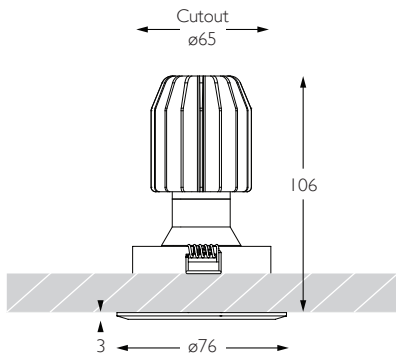

MINIMO 16 | IP54 FIXED

Luminaires
spec sheet RC-633

NARROW SPOT | CHAMFERED BEZEL