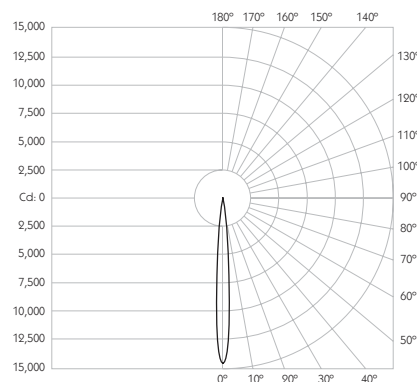

## Optical

**System Power** 8.4W

**Module Output** 665lm\*\*

**Absolute Output** 656lm\*\*

**LOR** 99%

**Glare Cut Off** 36°

**Glare Comfort Cut Off** 80°

\*\* Photometry shown is correct for 3000K module. Please enquire for 2700K module output.

**Colour Temperature** 2700K | 3000K

**CRI** 92 Typ

**TM-30** Rf: 90 Rg: 99

**Beam Angle** 9°

**Gear Type** Dimmable Options Available

**Gear Location** Remote

Product Photometry independently tested in accordance with LM-79

Distance	Beam Diameter	Illuminance (lx)
1m	0.16m	14,533 lx
2m	0.31m	3,633 lx
3m	0.47m	1,615 lx
4m	0.63m	908 lx
5m	0.79m	581 lx

Luminaire Code

RC-633

Bezel Finish

AL	Brushed Aluminium
WH	White
BK	Black
RB	Rubbed Bronze
PB	Polished Brass
CH	Polished Chrome