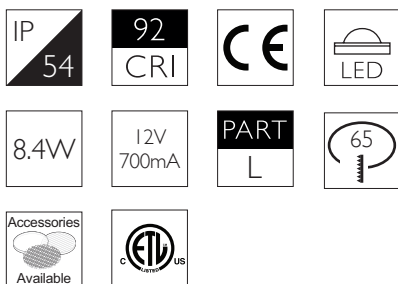

MINIMO 16 | IP54 FIXED

Luminaires
spec sheet RC-633

ULTRA NARROW SPOT | CHAMFERED BEZEL

Cut Off: 36°

Glare Comfort Cut Off: 80°

Technical Description

Minimo 16 Fixed is an IP54 rated recessed LED luminaire providing high performance accent lighting from a compact source with minimal glare. Minimo 16 is perfect for use in colour-critical applications with 92CRI delivered from a single source LED module and available in two colour temperatures as standard. Tool-less, site changeable beam angles allow flexibility in varying environments. Machined from aerospace grade 6063-T6 aluminium or brass, Minimo 16 Fixed features a chamfered bezel with a choice of six finishes and an interchangeable chamfered aperture available in three finishes for complete aesthetic integration. Minimo 16 Fixed delivers a lumen package of 665lm at 8.4W.

Mechanical

Category Interior use only IP54

Material Machined Aluminium | Brass

Configuration Chamfered Aperture

Cutout $\varnothing$ 65mm

Ceiling Thickness 3 - 25mm

Ceiling Void 20mm above module

Weight AL BK WH - 267g | RB PB CH - 296g

Finishes

Bezel Finishes Aluminium | Black | White | Rubbed Bronze | Polished Brass | Chrome | *

Aperture Finishes Black | White | Satin Brass | *

* Please enquire as to the availability of non-standard Finishes

Optical

System Power 8.4W

Module Output 665lm**

Absolute Output 656lm**

LOR 99%

Glare Cut Off 36°

Glare Comfort Cut Off 80°

** Photometry shown is correct for 3000K module. Please enquire for 2700K module output.

Colour Temperature 2700K | 3000K

CRI 92 Typ

TM-30 Rf: 90 Rg: 99

Beam Angle 9°

Gear Type Dimmable Options Available

Gear Location Remote

Product Photometry independently tested in accordance with LM-79