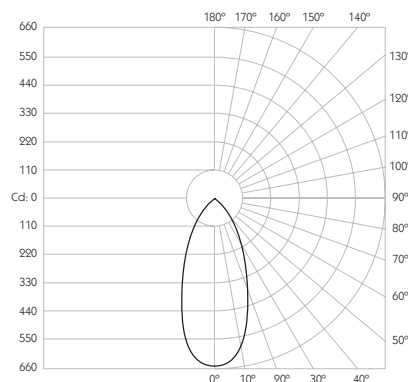

## Optical

**System Power** 8.4W

**Module Output** 665lm\*\*

**Absolute Output** 544lm\*\*

**LOR** 82%

**Glare Cut Off** 36°

**Glare Comfort Cut Off** 80°

\*\* Photometry shown is correct for 3000K module. Please enquire for 2700K module output.

**Colour Temperature** 2700K | 3000K

**CRI** 92 Typ

**TM-30** Rf: 90 Rg: 99

**Beam Angle** 45°

**Gear Type** Dimmable Options Available

**Gear Location** Remote

Product Photometry independently tested in accordance with LM-79