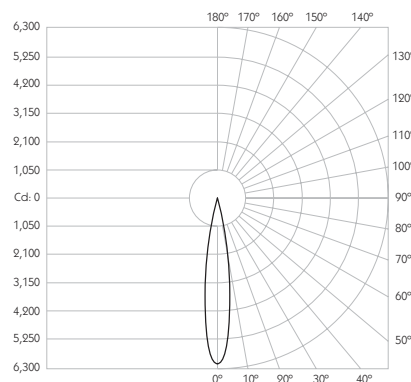

## Optical

**System Power** 8.4W

**Module Output** 665lm\*\*

**Absolute Output** 656lm\*\*

**LOR** 99%

**Glare Cut Off** 36°

**Glare Comfort Cut Off** 80°

\*\* Photometry shown is correct for 3000K module. Please enquire for 2700K module output.

**Colour Temperature** 2700K | 3000K

**CRI** 92 Typ

**TM-30** Rf: 90 Rg: 99

**Beam Angle** 15°

**Gear Type** Dimmable Options Available

**Gear Location** Remote

Product Photometry independently tested in accordance with LM-79

Distance	Beam Diameter	Footcandle (lx)
1m	0.26m	6,047 lx
2m	0.53m	1,152 lx
3m	0.79m	672 lx
4m	1.05m	378 lx
5m	1.32m	242 lx

Luminaire Code

RC-633

Bezel Finish

AL	Brushed Aluminium
WH	White
BK	Black
RB	Rubbed Bronze
PB	Polished Brass
CH	Polished Chrome