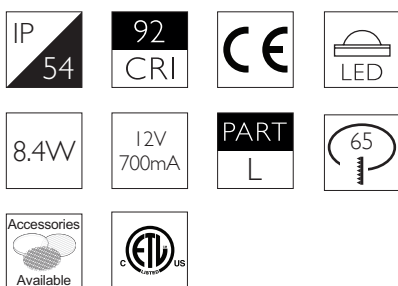

WIDE FLOOD | CHAMFERED BEZEL

Cut Off: 36°

Glare Comfort Cut Off: 80°

Technical Description

Minimo 16 Fixed is an IP54 rated recessed LED luminaire providing high performance accent lighting from a compact source with minimal glare. Minimo 16 is perfect for use in colour-critical applications with 92CRI delivered from a single source LED module and available in two colour temperatures as standard. Tool-less, site changeable beam angles allow flexibility in varying environments. Machined from aerospace grade 6063-T6 aluminium or brass, Minimo 16 Fixed features a chamfered bezel with a choice of six finishes and an interchangeable chamfered aperture available in three finishes for complete aesthetic integration. Minimo 16 Fixed delivers a lumen package of 665lm at 8.4W.

Mechanical

Category Interior use only IP54

Material Machined Aluminium | Brass

Configuration Chamfered Aperture

Cutout $\varnothing$ 65mm

Ceiling Thickness 3 - 25mm

Ceiling Void 20mm above module

Weight AL BK WH - 267g | RB PB CH - 296g

Finishes

Bezel Finishes Aluminium | Black | White | Rubbed Bronze | Polished Brass | Chrome | *

Aperture Finishes Black | White | Satin Brass | *

* Please enquire as to the availability of non-standard Finishes

Optical

System Power 8.4W

Module Output 665lm**

Absolute Output 544lm**

LOR 82%

Glare Cut Off 36°

Glare Comfort Cut Off 80°

** Photometry shown is correct for 3000K module. Please enquire for 2700K module output.

Colour Temperature 2700K | 3000K

CRI 92 Typ

TM-30 Rf: 90 Rg: 99

Beam Angle 45°

Gear Type Dimmable Options Available

Gear Location Remote

Product Photometry independently tested in accordance with LM-79

Luminaire Code

RC-633

Bezel Finish

AL	Brushed Aluminium
WH	White
BK	Black
RB	Rubbed Bronze
PB	Polished Brass
CH	Polished Chrome

Aperture Finish