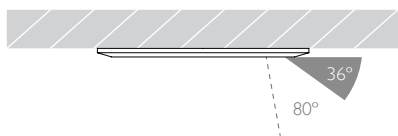

25

25° Flood

RC-633

WIDE FLOOD | CHAMFERED BEZEL

Glare Diagram

Cut Off: 36°

Glare Comfort Cut Off: 80°