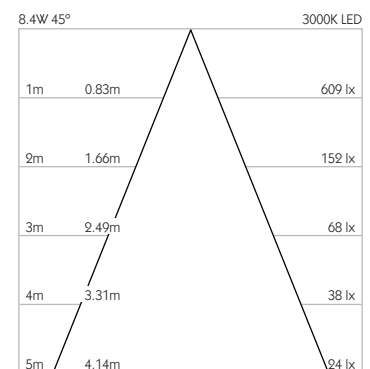

## Optical

**System Power** 8.4W

**Module Output** 665lm\*\*

**Absolute Output** 544lm\*\*

**LOR** 82%

**Glare Cut Off** 36°

**Glare Comfort Cut Off** 80°

\*\* Photometry shown is correct for 3000K module. Please enquire for 2700K module output.

**Colour Temperature** 2700K | 3000K

**CRI** 92 Typ

**TM-30** Rf: 90 Rg: 99

**Beam Angle** 45°

**Gear Type** Dimmable Options Available

**Gear Location** Remote

Product Photometry independently tested in accordance with LM-79