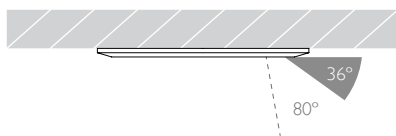

## FLOOD | CHAMFERED BEZEL

Glare Diagram

Cut Off: 36°

Glare Comfort Cut Off: 80°