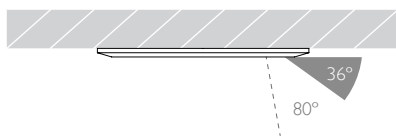

Cut Off: 36°

Glare Comfort Cut Off: 80°