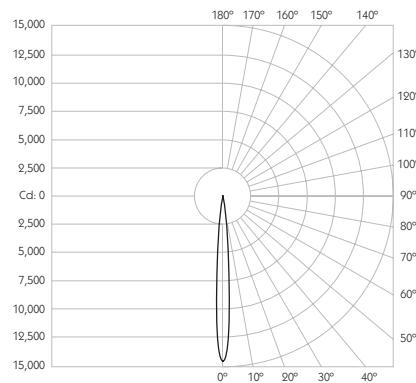

## Optical

**System Power** 8.4W

**Module Output** 665lm\*\*

**Absolute Output** 656lm\*\*

**LOR** 99%

**Glare Cut Off** 36°

**Glare Comfort Cut Off** 80°

\*\* Photometry shown is correct for 3000K module. Please enquire for 2700K module output.

**Colour Temperature** 2700K | 3000K

**CRI** 92 Typ

**TM-30** Rf: 90 Rg: 99

**Beam Angle** 9°

**Gear Type** Dimmable Options Available

**Gear Location** Remote

Product Photometry independently tested in accordance with LM-79

Distance	Beam Diameter	Illuminance (lx)
1m	0.16m	14,533 lx
2m	0.31m	3,633 lx
3m	0.47m	1,615 lx
4m	0.63m	908 lx
5m	0.79m	581 lx