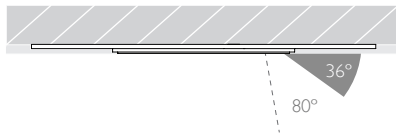

# MINIMO 16 | FIXED

luminaires  
spec sheet RCT-631

ULTRA NARROW SPOT | TRIMLESS

Glare Diagram

Cut Off: 36°

Glare Comfort Cut Off: 80°