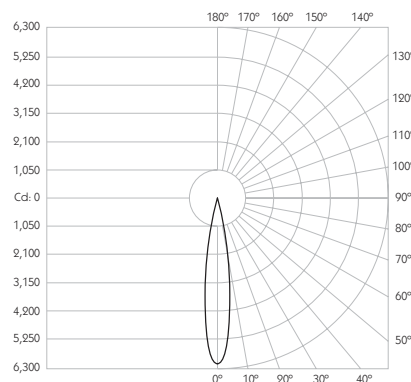

## Optical

**System Power** 8.4W

**Module Output** 665lm\*\*

**Absolute Output** 656lm\*\*

**LOR** 99%

**Glare Cut Off** 36°

**Glare Comfort Cut Off** 80°

\*\* Photometry shown is correct for 3000K module. Please enquire for 2700K module output.

**Colour Temperature** 2700K | 3000K

**CRI** 92 Typ

**TM-30** Rf: 90 Rg: 99

**Beam Angle** 15°

**Gear Type** Dimmable Options Available

**Gear Location** Remote

Product Photometry independently tested in accordance with LM-79

Distance	Beam Diameter	Illuminance (lx)
1m	0.26m	6,047 lx
2m	0.53m	1,152 lx
3m	0.79m	672 lx
4m	1.05m	378 lx
5m	1.32m	242 lx