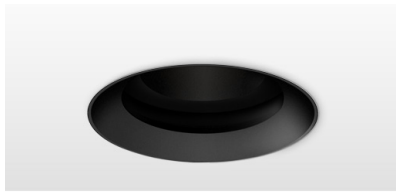

Cut Off: 36°

Glare Comfort Cut Off: 80°

Technical Description

Minimo 16 Fixed is a recessed LED luminaire providing high performance accent lighting from a compact source with minimal glare. Minimo 16 is perfect for use in colour-critical applications with 92CRI delivered from a single source LED module and available in two colour temperatures as standard. Tool-less, site changeable beam angles allow flexibility in varying environments. Machined from 6063-T6 aluminium, Minimo 16 Fixed features a trimless bezel for a discreet appearance and an interchangeable chamfered aperture available in three finishes for complete aesthetic integration. Minimo 16 Fixed delivers a lumen package of 665lm at 8.4W.

Mechanical

Category Interior use only IP20

Material Machined Aluminium

Configuration Trimless | Chamfered Aperture

Cutout $\varnothing$ 65mm

Ceiling Thickness 5mm min.

Ceiling Void 20mm above module

Weight 281g

Finishes

Aperture Finishes Black | White | Satin Brass | *

* Please enquire as to the availability of non-standard Finishes

Optical

System Power 8.4W

Module Output 665lm**

Absolute Output 653lm**

LOR 98%

Glare Cut Off 36°

Glare Comfort Cut Off 80°

** Photometry shown is correct for 3000K module. Please enquire for 2700K module output.

Colour Temperature 2700K | 3000K

CRI 92 Typ

TM-30 Rf: 90 Rg: 99

Beam Angle 11°

Gear Type Dimmable Options Available

Gear Location Remote

Product Photometry independently tested in accordance with LM-79

Distance	Beam Diameter	Illuminance (lx)
1m	0.19m	11,164 lx
2m	0.39m	2,791 lx
3m	0.58m	1,240 lx
4m	0.77m	698 lx
5m	0.96m	447 lx

Configuration Options

Luminaire Code

RCT-631

Aperture Finish

BK	Black
WH	White
SB	Satin Brass

CCT

27	2700K
30	3000K

CRI

92 92 CRI

Beam Angle

11 11° Narrow Spot

RCT-631	-	-	92	11