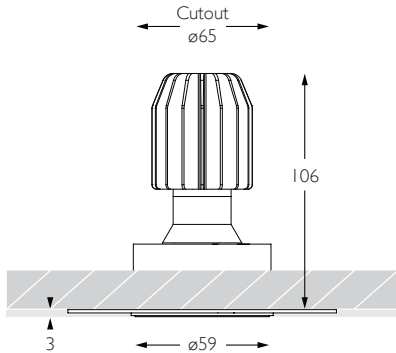

Cut Off: 36°

Glare Comfort Cut Off: 80°