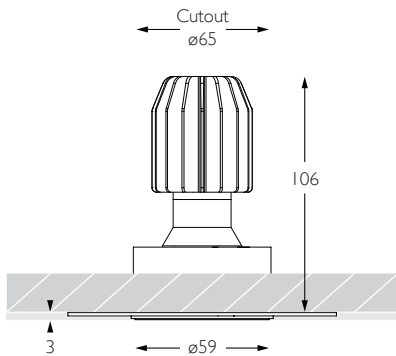

**92** 92 CRI

Beam Angle

**11** 11° Narrow Spot

RCT-631	-	-	92	11
---------	---	---	----	----

SPOT | TRIMLESS

Glare Diagram

Cut Off: 36°

Glare Comfort Cut Off: 80°