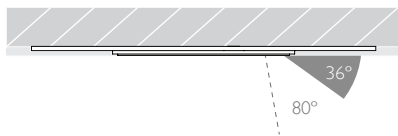

**92**

92 CRI

Beam Angle

**15**

15° Spot

RCT-631	-	-	92	15
---------	---	---	----	----

Glare Diagram

Cut Off: 36°