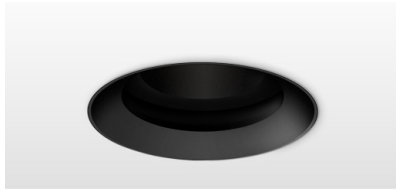

# MINIMO 16 | FIXED

luminaires  
spec sheet RCT-631

ULTRA NARROW SPOT | TRIMLESS

Glare Diagram

Cut Off: 36°

Glare Comfort Cut Off: 80°

## Technical Description

Minimo 16 Fixed is a recessed LED luminaire providing high performance accent lighting from a compact source with minimal glare. Minimo 16 is perfect for use in colour-critical applications with 92CRI delivered from a single source LED module and available in two colour temperatures as standard. Tool-less, site changeable beam angles allow flexibility in varying environments. Machined from 6063-T6 aluminium, Minimo 16 Fixed features a trimless bezel for a discreet appearance and an interchangeable chamfered aperture available in three finishes for complete aesthetic integration. Minimo 16 Fixed delivers a lumen package of 665lm at 8.4W.