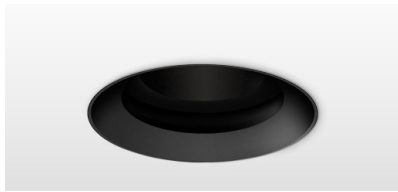

**92**

92 CRI

Beam Angle

**15**

15° Spot

RCT-631	-	-	92	15
---------	---	---	----	----

Glare Diagram

Cut Off: 36°