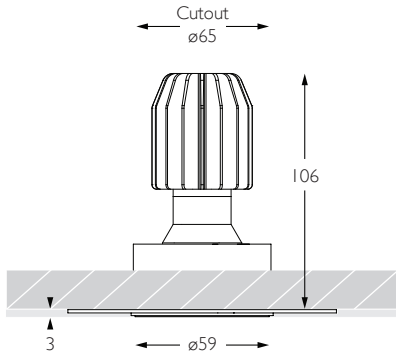

# MINIMO 16 | FIXED

luminaires  
spec sheet RCT-631

ULTRA NARROW SPOT | TRIMLESS

Glare Diagram

Cut Off: 36°

Glare Comfort Cut Off: 80°