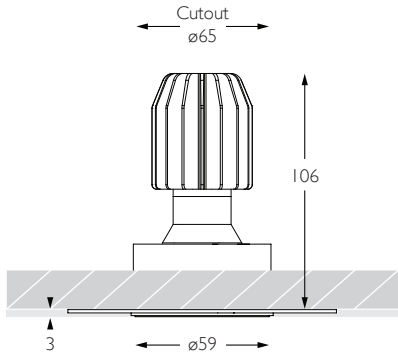

**92**

92 CRI

Beam Angle

**15**

15° Spot

RCT-631	-	-	92	15
---------	---	---	----	----

Glare Diagram

Cut Off: 36°