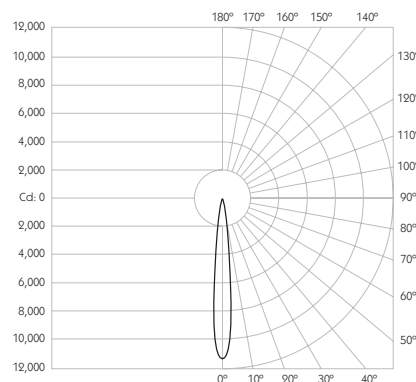

## Optical

**System Power** 8.4W

**Module Output** 665lm\*\*

**Absolute Output** 653lm\*\*

**LOR** 98%

**Glare Cut Off** 36°

**Glare Comfort Cut Off** 80°

\*\* Photometry shown is correct for 3000K module. Please enquire for 2700K module output.

**Colour Temperature** 2700K | 3000K

**CRI** 92 Typ

**TM-30** Rf: 90 Rg: 99

**Beam Angle** 11°

**Gear Type** Dimmable Options Available

**Gear Location** Remote

Product Photometry independently tested in accordance with LM-79

Distance	Beam Diameter	Illuminance (lx)
1m	0.19m	11,164 lx
2m	0.39m	2,791 lx
3m	0.58m	1,240 lx
4m	0.77m	698 lx
5m	0.96m	447 lx