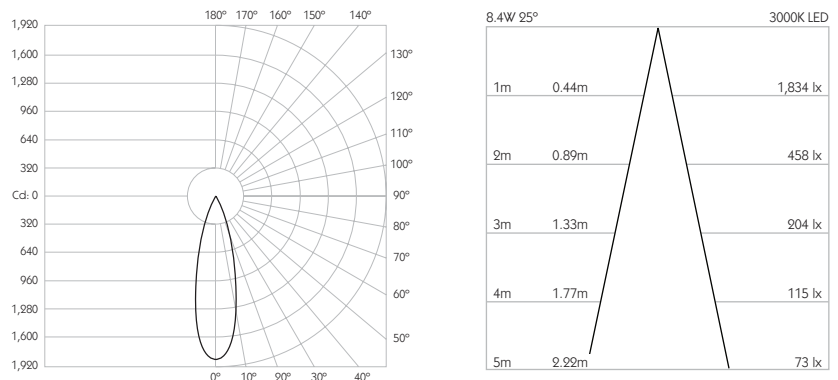

Optical

System Power 8.4W
Module Output 665lm**
Absolute Output 569lm**
LOR 86%
Glare Cut Off 36°
Glare Comfort Cut Off 80°
Colour Temperature 2700K | 3000K
CRI 92 Typ
TM-30 Rf: 90 Rg: 99
Beam Angle 25°
Gear Type Dimmable Options Available
Gear Location Remote

** Photometry shown is correct for 3000K module. Please enquire for 2700K module output.

Product Photometry independently tested in accordance with LM-79