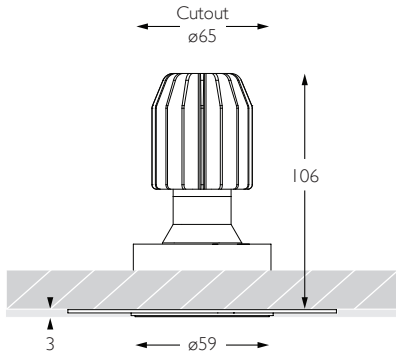

WIDE FLOOD | TRIMLESS

Cut Off: 36°

Glare Comfort Cut Off: 80°