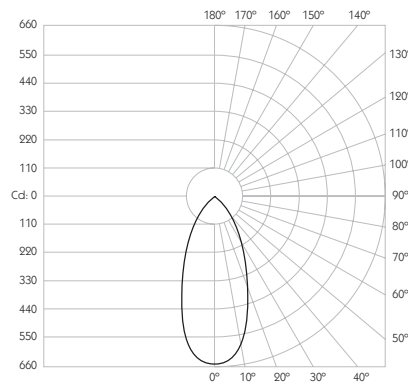

## Optical

**System Power** 8.4W

**Module Output** 665lm\*\*

**Absolute Output** 544lm\*\*

**LOR** 82%

**Glare Cut Off** 36°

**Glare Comfort Cut Off** 80°

\*\* Photometry shown is correct for 3000K module. Please enquire for 2700K module output.

**Colour Temperature** 2700K | 3000K

**CRI** 92 Typ

**TM-30** Rf: 90 Rg: 99

**Beam Angle** 45°

**Gear Type** Dimmable Options Available

**Gear Location** Remote

Product Photometry independently tested in accordance with LM-79