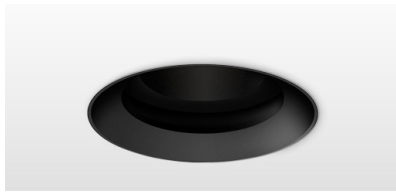

## Configuration Options

Luminaire Code

RCT-631

Aperture Finish

<b>BK</b>	Black
<b>WH</b>	White
<b>SB</b>	Satin Brass

CCT

<b>27</b>	2700K
<b>30</b>	3000K

CRI

**92** 92 CRI

Beam Angle

**11** 11° Narrow Spot

RCT-631	-	-	92	11
---------	---	---	----	----

SPOT | TRIMLESS

Glare Diagram

Cut Off: 36°

Glare Comfort Cut Off: 80°