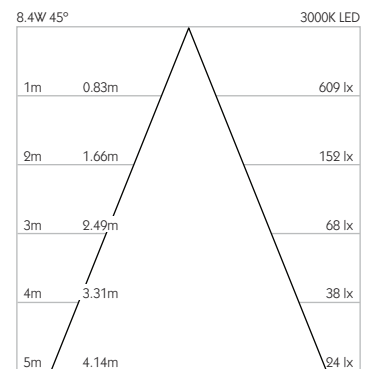

**Colour Temperature** 2700K | 3000K

**CRI** 92 Typ

**TM-30** Rf: 90 Rg: 99

**Beam Angle** 45°

**Gear Type** Dimmable Options Available

**Gear Location** Remote

Product Photometry independently tested in accordance with LM-79