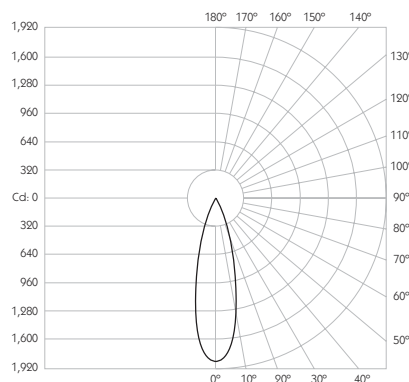

## Optical

**System Power** 8.4W  
**Module Output** 665lm\*\*  
**Absolute Output** 569lm\*\*  
**LOR** 86%  
**Glare Cut Off** 44°  
**Glare Comfort Cut Off** 90°

**Colour Temperature** 2700K | 3000K  
**CRI** 92 Typ  
**TM-30** Rf: 90 Rg: 99  
**Beam Angle** 25°  
**Gear Type** Dimmable Options Available  
**Gear Location** Remote

\*\* Photometry shown is correct for 3000K module. Please enquire for 2700K module output.

Product Photometry independently tested in accordance with LM-79

Beam Angle	Beam Diameter (m)	Beam Diameter (ft)	Footcandle (fc)	Lux (lx)
25°	0.44m	1.44ft	1,834 fc	1,834 lx
25°	0.89m	2.88ft	458 fc	458 lx
25°	1.33m	4.37ft	204 fc	204 lx
25°	1.77m	5.81ft	115 fc	115 lx
25°	2.22m	7.26ft	73 fc	73 lx