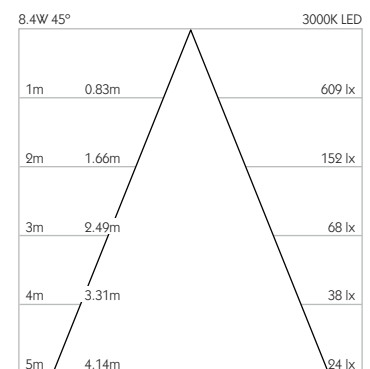

\*\* Photometry shown is correct for 3000K module. Please enquire for 2700K module output.

Product Photometry independently tested in accordance with LM-79

Beam Angle	Beam Diameter (m)	Beam Diameter (ft)	Footcandle (fc)	Lux (lx)
25°	0.44m	1.44ft	1,834 fc	1,834 lx
25°	0.89m	2.88ft	458 fc	458 lx
25°	1.33m	4.37ft	204 fc	204 lx
25°	1.77m	5.81ft	115 fc	115 lx
25°	2.22m	7.26ft	73 fc	73 lx

## Optical

**System Power** 8.4W

**Module Output** 665lm\*\*

**Absolute Output** 544lm\*\*

**LOR** 82%

**Glare Cut Off** 44°

**Glare Comfort Cut Off** 90°

\*\* Photometry shown is correct for 3000K module. Please enquire for 2700K module output.

**Colour Temperature** 2700K | 3000K

**CRI** 92 Typ

**TM-30** Rf: 90 Rg: 99

**Beam Angle** 45°

**Gear Type** Dimmable Options Available

**Gear Location** Remote

Product Photometry independently tested in accordance with LM-79