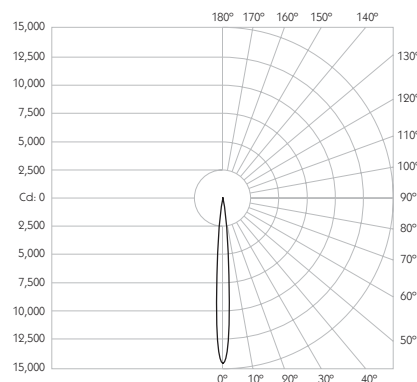

## Optical

**System Power** 8.4W

**Module Output** 665lm\*\*

**Absolute Output** 656lm\*\*

**LOR** 99%

**Glare Cut Off** 44°

**Glare Comfort Cut Off** 90°

\*\* Photometry shown is correct for 3000K module. Please enquire for 2700K module output.

**Colour Temperature** 2700K | 3000K

**CRI** 92 Typ

**TM-30** Rf: 90 Rg: 99

**Beam Angle** 9°

**Gear Type** Dimmable Options Available

**Gear Location** Remote

Product Photometry independently tested in accordance with LM-79

Distance	Beam Diameter	Illuminance (lx)
1m	0.16m	14,533 lx
2m	0.31m	3,633 lx
3m	0.47m	1,615 lx
4m	0.63m	908 lx
5m	0.79m	581 lx

Luminaire Code

RCD-632

Finish

BK

Black

WH

White