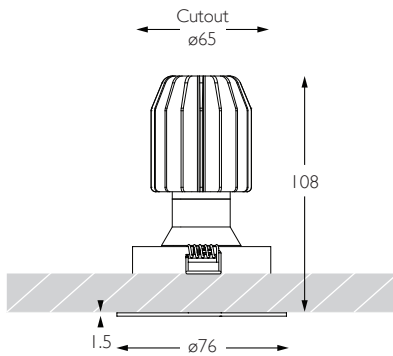

MINIMO 16 | FIXED

Luminaires
spec sheet RCD-632

SPOT | FLAT BEZEL | PINHOLE APERTURE