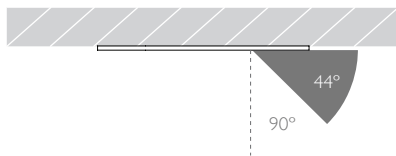

# MINIMO 16 | FIXED

Luminaires  
spec sheet RCD-632

ULTRA NARROW SPOT | FLAT BEZEL | PINHOLE APERTURE

Glare Diagram

Cut Off: 44°

Glare Comfort Cut Off: 90°