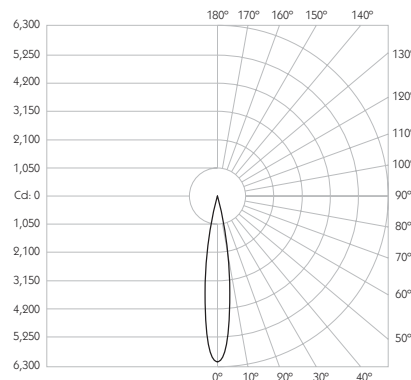

## Optical

**System Power** 8.4W  
**Module Output** 665lm\*\*  
**Absolute Output** 656lm\*\*  
**LOR** 99%  
**Glare Cut Off** 44°  
**Glare Comfort Cut Off** 90°

**Colour Temperature** 2700K | 3000K  
**CRI** 92 Typ  
**TM-30** Rf: 90 Rg: 99  
**Beam Angle** 15°  
**Gear Type** Dimmable Options Available  
**Gear Location** Remote

\*\* Photometry shown is correct for 3000K module. Please enquire for 2700K module output.

Product Photometry independently tested in accordance with LM-79

Distance	Beam Diameter	Illuminance (lx)
1m	0.26m	6,047 lx
2m	0.53m	1,152 lx
3m	0.79m	672 lx
4m	1.05m	378 lx
5m	1.32m	242 lx