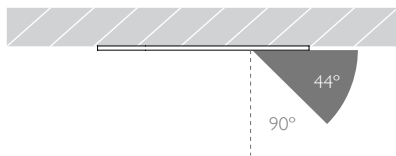

Glare Diagram

Cut Off: 44°

Glare Comfort Cut Off: 90°