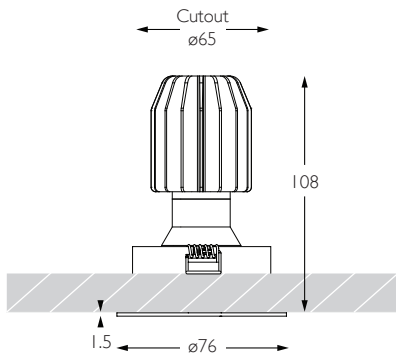

Cut Off: 44°

Glare Comfort Cut Off: 90°

Technical Description

Minimo 16 Fixed is a recessed LED luminaire providing high performance accent lighting from a compact source with minimal glare. Minimo 16 is perfect for use in colour-critical applications with 92CRI delivered from a single source LED module and available in two colour temperatures as standard. Tool-less, site changeable beam angles allow flexibility in varying environments. Machined from aerospace grade 6063-T6 aluminium, Minimo 16 Fixed features a flat, discreet bezel and 33mm pinhole aperture for a minimal and extremely low glare solution. Minimo 16 Fixed delivers a lumen package of 665lm at 8.4W.

Mechanical

Category Interior use only IP20

Material Machined Aluminium

Configuration Flat | Pinhole Aperture

Cutout $\varnothing$ 65mm

Ceiling Thickness 3 - 25mm

Ceiling Void 20mm above module

Weight 262g

Finishes

Finishes Black | White *

* Please enquire as to the availability of non-standard Finishes

Optical

System Power 8.4W

Module Output 665lm**

Absolute Output 653lm**

LOR 98%

Glare Cut Off 44°

Glare Comfort Cut Off 90°

** Photometry shown is correct for 3000K module. Please enquire for 2700K module output.

Colour Temperature 2700K | 3000K

CRI 92 Typ

TM-30 Rf: 90 Rg: 99

Beam Angle 11°

Gear Type Dimmable Options Available

Gear Location Remote

Product Photometry independently tested in accordance with LM-79

Distance (m)	Beam Diameter (m)	Illuminance (lx)
1m	0.19m	11,164 lx
2m	0.39m	2,791 lx
3m	0.58m	1,240 lx
4m	0.77m	698 lx
5m	0.96m	447 lx

Luminaire Code

RCD-632

Finish

BK

Black

WH

White

CCT

27

2700K

30

3000K

CRI

92

92 CRI

Beam Angle

11

11° Narrow Spot

RCD-632

92

11