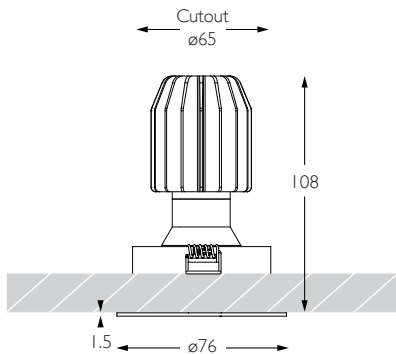

WIDE FLOOD | FLAT BEZEL | PINHOLE APERTURE