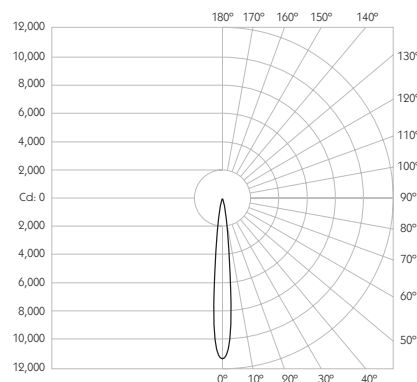

## Optical

**System Power** 8.4W

**Module Output** 665lm\*\*

**Absolute Output** 653lm\*\*

**LOR** 98%

**Glare Cut Off** 44°

**Glare Comfort Cut Off** 90°

\*\* Photometry shown is correct for 3000K module. Please enquire for 2700K module output.

**Colour Temperature** 2700K | 3000K

**CRI** 92 Typ

**TM-30** Rf: 90 Rg: 99

**Beam Angle** 11°

**Gear Type** Dimmable Options Available

**Gear Location** Remote

Product Photometry independently tested in accordance with LM-79

Distance (m)	Beam Diameter (m)	Illuminance (lx)
1m	0.19m	11,164 lx
2m	0.39m	2,791 lx
3m	0.58m	1,240 lx
4m	0.77m	698 lx
5m	0.96m	447 lx

Luminaire Code

RCD-632

Finish

BK

Black

WH

White