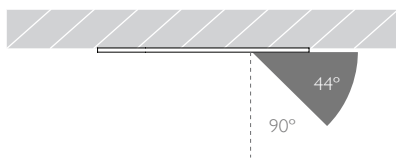

# MINIMO 16 | FIXED

Luminaires  
spec sheet RCD-632

FLOOD | FLAT BEZEL | PINHOLE APERTURE

Glare Diagram

Cut Off: 44°

Glare Comfort Cut Off: 90°