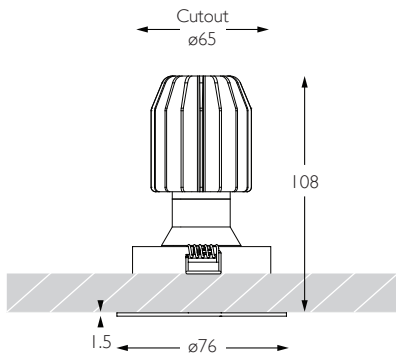

# MINIMO 16 | FIXED

Luminaires  
spec sheet RCD-632

ULTRA NARROW SPOT | FLAT BEZEL | PINHOLE APERTURE

Glare Diagram

Cut Off: 44°

Glare Comfort Cut Off: 90°