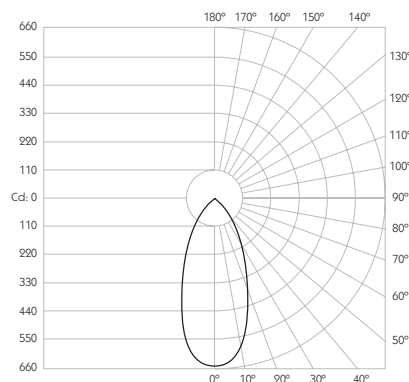

\*\* Photometry shown is correct for 3000K module. Please enquire for 2700K module output.

Product Photometry independently tested in accordance with LM-79

Beam Angle	Beam Diameter (m)	Beam Diameter (ft)	Footcandle (fc)	Lux (lx)
25°	0.44m	1.44ft	1,834 fc	1,834 lx
25°	0.89m	2.88ft	458 fc	458 lx
25°	1.33m	4.37ft	204 fc	204 lx
25°	1.77m	5.81ft	115 fc	115 lx
25°	2.22m	7.26ft	73 fc	73 lx

## Optical

**System Power** 8.4W

**Module Output** 665lm\*\*

**Absolute Output** 544lm\*\*

**LOR** 82%

**Glare Cut Off** 44°

**Glare Comfort Cut Off** 90°

\*\* Photometry shown is correct for 3000K module. Please enquire for 2700K module output.

**Colour Temperature** 2700K | 3000K

**CRI** 92 Typ

**TM-30** Rf: 90 Rg: 99

**Beam Angle** 45°

**Gear Type** Dimmable Options Available

**Gear Location** Remote

Product Photometry independently tested in accordance with LM-79