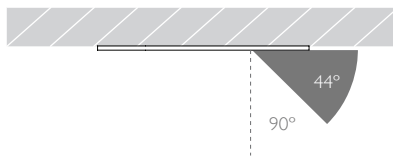

Glare Diagram

Cut Off: 44°

Glare Comfort Cut Off: 90°