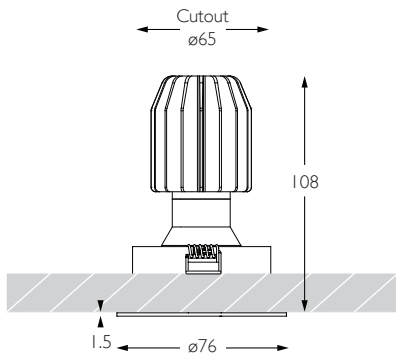

MINIMO 16 | FIXED

Luminaires
spec sheet RCD-632

FLOOD | FLAT BEZEL | PINHOLE APERTURE