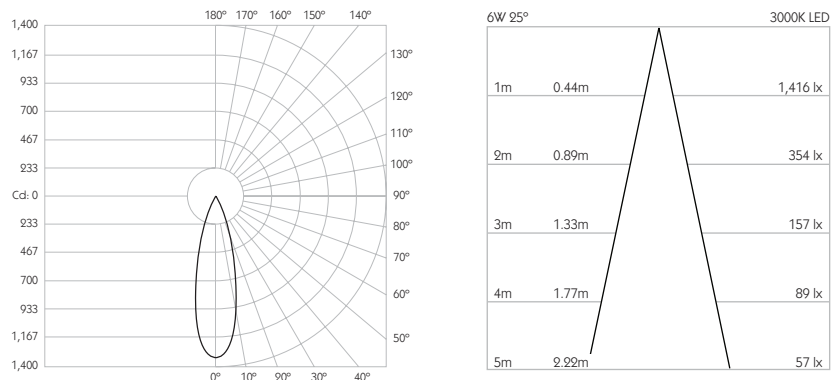

Optical

System Power 6W
Module Output 513lm**
Absolute Output 439lm**
LOR 86%
Glare Cut Off 36°
Glare Comfort Cut Off 80°
Colour Temperature 2700K | 3000K
CRI 92 Typ
TM-30 Rf: 90 Rg: 99
Beam Angle 25°
Gear Type Dimmable Options Available
Gear Location Remote
** Photometry shown is correct for 3000K module. Please enquire for 2700K module output.

Product Photometry independently tested in accordance with LM-79