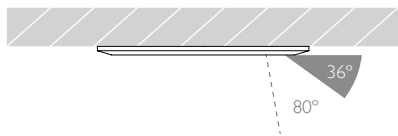

WIDE FLOOD | CHAMFERED BEZEL

Glare Diagram

Cut Off: 36°

Glare Comfort Cut Off: 80°

Technical Description

Minimo 11 Adjustable is an IP54 recessed LED luminaire offering full adjustability with 360° pan and 35° tilt without breaking the ceiling line. Minimo 11 is perfect for use in colour-critical applications with 92CRI delivered from a single source LED module and available in two colour temperatures as standard. Tool-less, site changeable beam angles allow flexibility in varying environments. Machined from aerospace grade 6063-T6 aluminium or brass, Minimo 11 Adjustable features a chamfered bezel with a choice of six finishes and an interchangeable decorative aperture available in three finishes for complete aesthetic integration. Minimo 11 Adjustable delivers a lumen package of 513lm at 6W.