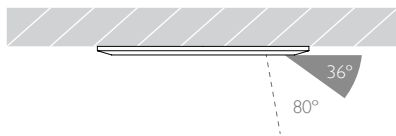

Glare Diagram

Cut Off: 36°

Glare Comfort Cut Off: 80°

Technical Description

Minimo 11 Adjustable is an IP54 recessed LED luminaire offering full adjustability with 360° pan and 35° tilt without breaking the ceiling line. Minimo 11 is perfect for use in colour-critical applications with 92CRI delivered from a single source LED module and available in two colour temperatures as standard. Tool-less, site changeable beam angles allow flexibility in varying environments. Machined from aerospace grade 6063-T6 aluminium or brass, Minimo 11 Adjustable features a chamfered bezel with a choice of six finishes and an interchangeable decorative aperture available in three finishes for complete aesthetic integration. Minimo 11 Adjustable delivers a lumen package of 513lm at 6W.