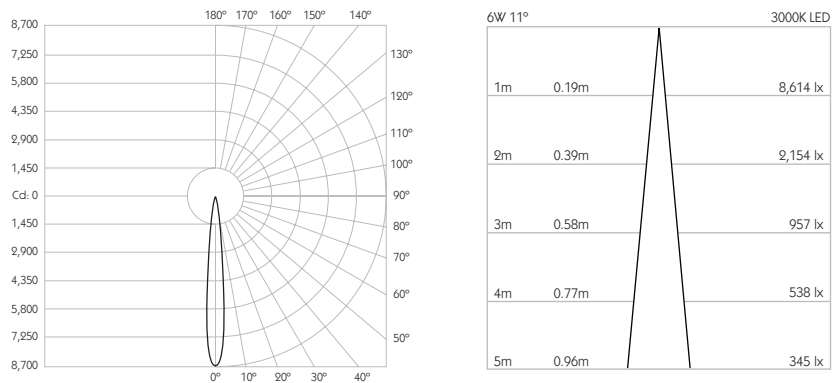

Optical

System Power 6W
Module Output 513lm**
Absolute Output 504lm**
LOR 98%
Glare Cut Off 36°
Glare Comfort Cut Off 80°
Colour Temperature 2700K | 3000K
CRI 92 Typ
TM-30 Rf: 90 Rg: 99
Beam Angle 11°
Gear Type Dimmable Options Available
Gear Location Remote
** Photometry shown is correct for 3000K module. Please enquire for 2700K module output.

Product Photometry independently tested in accordance with LM-79