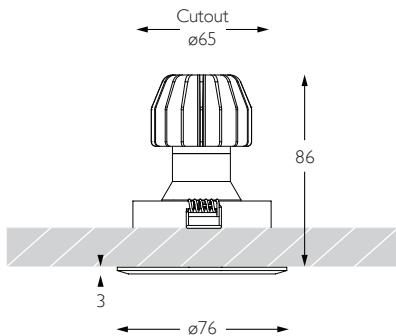

FLOOD | CHAMFERED BEZEL

Glare Diagram

Cut Off: 36°

Glare Comfort Cut Off: 80°

Technical Description

Minimo 11 Adjustable is an IP54 recessed LED luminaire offering full adjustability with 360° pan and 35° tilt without breaking the ceiling line. Minimo 11 is perfect for use in colour-critical applications with 92CRI delivered from a single source LED module and available in two colour temperatures as standard. Tool-less, site changeable beam angles allow flexibility in varying environments. Machined from aerospace grade 6063-T6 aluminium or brass, Minimo 11 Adjustable features a chamfered bezel with a choice of six finishes and an interchangeable decorative aperture available in three finishes for complete aesthetic integration. Minimo 11 Adjustable delivers a lumen package of 513lm at 6W.