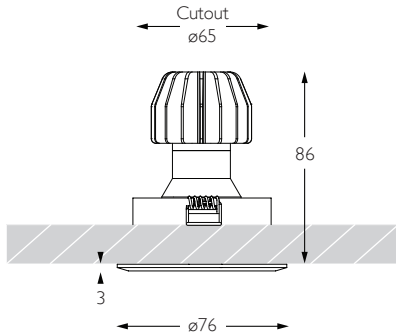

Glare Diagram

Cut Off: 36°

Glare Comfort Cut Off: 80°

Technical Description

Minimo 11 Adjustable is an IP54 recessed LED luminaire offering full adjustability with 360° pan and 35° tilt without breaking the ceiling line. Minimo 11 is perfect for use in colour-critical applications with 92CRI delivered from a single source LED module and available in two colour temperatures as standard. Tool-less, site changeable beam angles allow flexibility in varying environments. Machined from aerospace grade 6063-T6 aluminium or brass, Minimo 11 Adjustable features a chamfered bezel with a choice of six finishes and an interchangeable decorative aperture available in three finishes for complete aesthetic integration. Minimo 11 Adjustable delivers a lumen package of 513lm at 6W.