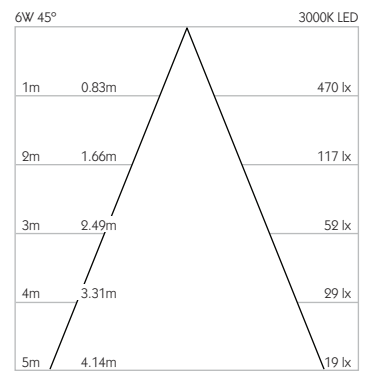

Optical

System Power 6W
Module Output 513lm**
Absolute Output 420lm**
LOR 82%
Glare Cut Off 36°
Glare Comfort Cut Off 80°
Colour Temperature 2700K | 3000K
CRI 92 Typ
TM-30 Rf: 90 Rg: 99
Beam Angle 45°
Gear Type Dimmable Options Available
Gear Location Remote
** Photometry shown is correct for 3000K module. Please enquire for 2700K module output.

Product Photometry independently tested in accordance with LM-79