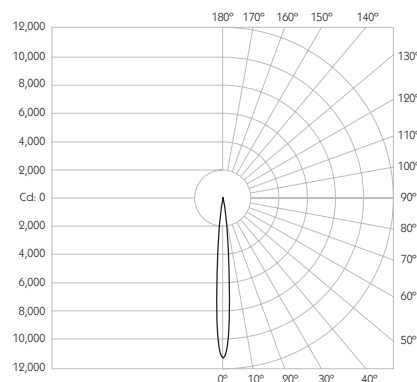

Optical

System Power 6W

Module Output 513lm**

Absolute Output 506lm**

LOR 99%

Glare Cut Off 36°

Glare Comfort Cut Off 80°

** Photometry shown is correct for 3000K module. Please enquire for 2700K module output.

Colour Temperature 2700K | 3000K

CRI 92 Typ

TM-30 Rf: 90 Rg: 99

Beam Angle 9°

Gear Type Dimmable Options Available

Gear Location Remote

Product Photometry independently tested in accordance with LM-79

Distance	Beam Diameter	Illuminance (lx)
1m	0.16m	11,214 lx
2m	0.31m	2,804 lx
3m	0.47m	1,246 lx
4m	0.63m	701 lx
5m	0.79m	449 lx