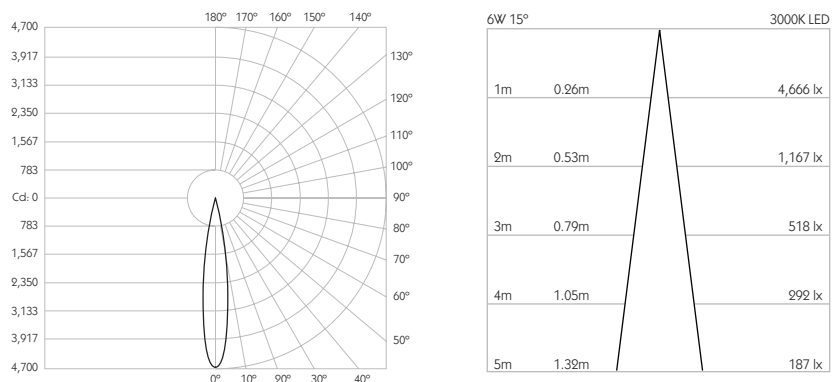

Optical

System Power 6W
Module Output 513lm**
Absolute Output 506lm**
LOR 99%
Glare Cut Off 36°
Glare Comfort Cut Off 80°
Colour Temperature 2700K | 3000K
CRI 92 Typ
TM-30 Rf: 90 Rg: 99
Beam Angle 15°
Gear Type Dimmable Options Available
Gear Location Remote
** Photometry shown is correct for 3000K module. Please enquire for 2700K module output.

Product Photometry independently tested in accordance with LM-79