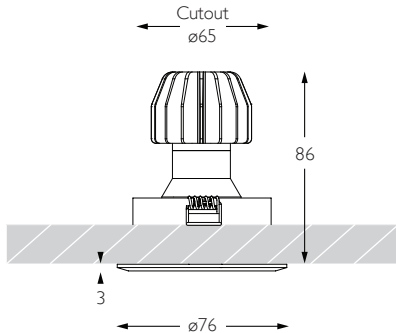

MINIMO 11 | IP54 ADJUSTABLE

Luminaires
spec sheet RC-625

ULTRA NARROW SPOT | CHAMFERED BEZEL

Glare Diagram

Cut Off: 36°

Glare Comfort Cut Off: 80°

Technical Description

Minimo 11 Adjustable is an IP54 recessed LED luminaire offering full adjustability with 360° pan and 35° tilt without breaking the ceiling line. Minimo 11 is perfect for use in colour-critical applications with 92CRI delivered from a single source LED module and available in two colour temperatures as standard. Tool-less, site changeable beam angles allow flexibility in varying environments. Machined from aerospace grade 6063-T6 aluminium or brass, Minimo 11 Adjustable features a chamfered bezel with a choice of six finishes and an interchangeable decorative aperture available in three finishes for complete aesthetic integration. Minimo 11 Adjustable delivers a lumen package of 513lm at 6W.