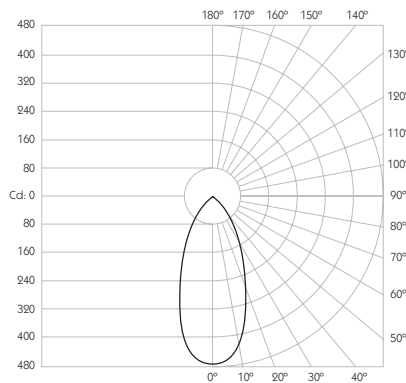

Optical

System Power 6W
Module Output 513lm**
Absolute Output 420lm**
LOR 82%
Glare Cut Off 36°
Glare Comfort Cut Off 80°
Colour Temperature 2700K | 3000K
CRI 92 Typ
TM-30 Rf: 90 Rg: 99
Beam Angle 45°
Gear Type Dimmable Options Available
Gear Location Remote
** Photometry shown is correct for 3000K module. Please enquire for 2700K module output.

Product Photometry independently tested in accordance with LM-79