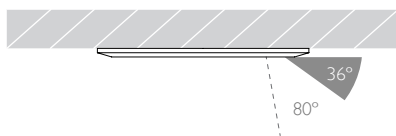

SPOT | CHAMFERED BEZEL

Glare Diagram

Cut Off: 36°

Glare Comfort Cut Off: 80°

Technical Description

Minimo 11 Adjustable is an IP54 recessed LED luminaire offering full adjustability with 360° pan and 35° tilt without breaking the ceiling line. Minimo 11 is perfect for use in colour-critical applications with 92CRI delivered from a single source LED module and available in two colour temperatures as standard. Tool-less, site changeable beam angles allow flexibility in varying environments. Machined from aerospace grade 6063-T6 aluminium or brass, Minimo 11 Adjustable features a chamfered bezel with a choice of six finishes and an interchangeable decorative aperture available in three finishes for complete aesthetic integration. Minimo 11 Adjustable delivers a lumen package of 513lm at 6W.