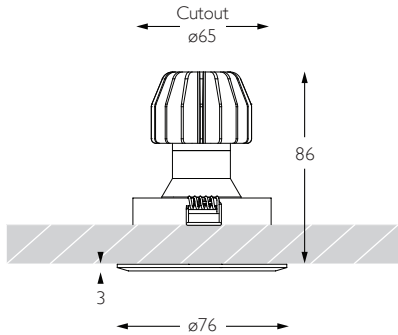

WIDE FLOOD | CHAMFERED BEZEL

Glare Diagram

Cut Off: 36°

Glare Comfort Cut Off: 80°

Technical Description

Minimo 11 Adjustable is an IP54 recessed LED luminaire offering full adjustability with 360° pan and 35° tilt without breaking the ceiling line. Minimo 11 is perfect for use in colour-critical applications with 92CRI delivered from a single source LED module and available in two colour temperatures as standard. Tool-less, site changeable beam angles allow flexibility in varying environments. Machined from aerospace grade 6063-T6 aluminium or brass, Minimo 11 Adjustable features a chamfered bezel with a choice of six finishes and an interchangeable decorative aperture available in three finishes for complete aesthetic integration. Minimo 11 Adjustable delivers a lumen package of 513lm at 6W.