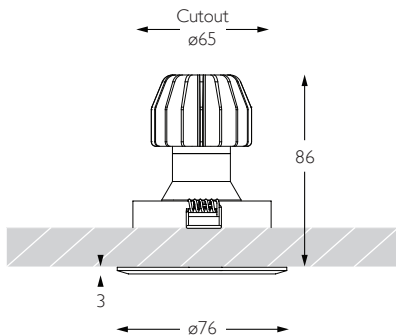

SPOT | CHAMFERED BEZEL

Glare Diagram

Cut Off: 36°

Glare Comfort Cut Off: 80°

Technical Description

Minimo 11 Adjustable is an IP54 recessed LED luminaire offering full adjustability with 360° pan and 35° tilt without breaking the ceiling line. Minimo 11 is perfect for use in colour-critical applications with 92CRI delivered from a single source LED module and available in two colour temperatures as standard. Tool-less, site changeable beam angles allow flexibility in varying environments. Machined from aerospace grade 6063-T6 aluminium or brass, Minimo 11 Adjustable features a chamfered bezel with a choice of six finishes and an interchangeable decorative aperture available in three finishes for complete aesthetic integration. Minimo 11 Adjustable delivers a lumen package of 513lm at 6W.