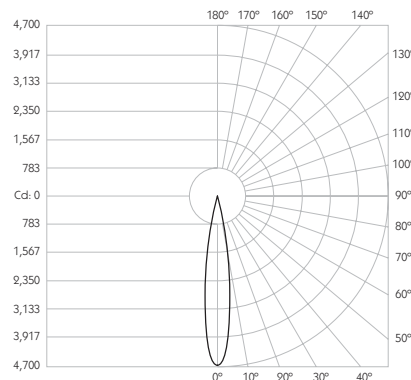

LOR 99%

Glare Cut Off 44°

Glare Comfort Cut Off 90°

** Photometry shown is correct for 3000K module. Please enquire for 2700K module output.

Colour Temperature 2700K | 3000K

CRI 92 Typ

TM-30 Rf: 90 Rg: 99

Beam Angle 15°

Gear Type Dimmable Options Available

Gear Location Remote

Product Photometry independently tested in accordance with LM-79

Distance	Beam Diameter	Footcandle (lx)
1m	0.26m	4,666 lx
2m	0.53m	1,167 lx
3m	0.79m	518 lx
4m	1.05m	292 lx
5m	1.32m	187 lx