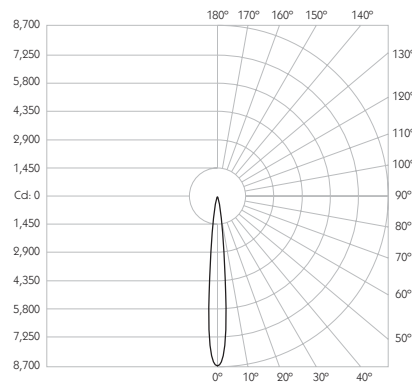

LOR 98%

Glare Cut Off 44°

Glare Comfort Cut Off 90°

** Photometry shown is correct for 3000K module. Please enquire for 2700K module output.

Colour Temperature 2700K | 3000K

CRI 92 Typ

TM-30 Rf: 90 Rg: 99

Beam Angle 11°

Gear Type Dimmable Options Available

Gear Location Remote

Product Photometry independently tested in accordance with LM-79

Distance	Beam Diameter	Illuminance (lx)
1m	0.19m	8,614 lx
2m	0.39m	2,154 lx
3m	0.58m	957 lx
4m	0.77m	538 lx
5m	0.96m	345 lx