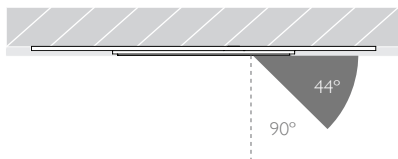

Glare Diagram

Cut Off: 44°

Glare Comfort Cut Off: 90°