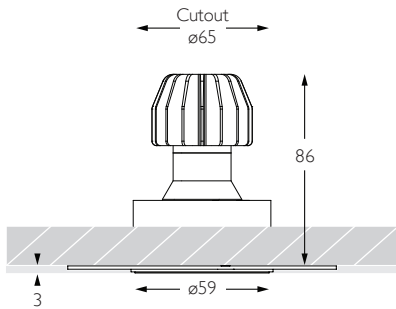

MINIMO 11 | ADJUSTABLE

Luminaires
spec sheet RCT-624

ULTRA NARROW SPOT | TRIMLESS | PINHOLE APERTURE

Glare Diagram

Cut Off: 44°

Glare Comfort Cut Off: 90°

Technical Description

Minimo 11 Adjustable is a compact recessed LED luminaire offering full adjustability with 360° pan and 35° tilt without breaking the ceiling line. Minimo 11 is perfect for use in colour-critical applications with 92CRI delivered from a single source LED module and available in two colour temperatures as standard. Tool-less, site changeable beam angles allow flexibility in varying environments. Machined from aerospace grade 6063-T6 aluminium, Minimo 11 Adjustable Trimless features a 33mm pinhole aperture for a minimal and extremely low glare solution. Minimo 11 Adjustable delivers a lumen package of 513lm at 6W.