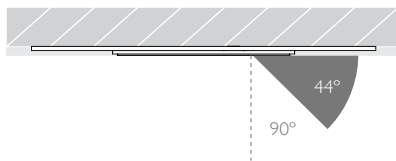

Glare Diagram

Cut Off: 44°

Glare Comfort Cut Off: 90°