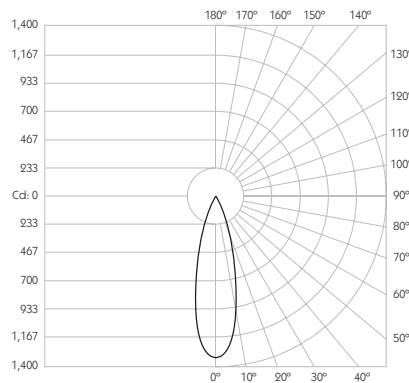

LOR 86%

Glare Cut Off 44°

Glare Comfort Cut Off 90°

** Photometry shown is correct for 3000K module. Please enquire for 2700K module output.

Colour Temperature 2700K | 3000K

CRI 92 Typ

TM-30 Rf: 90 Rg: 99

Beam Angle 25°

Gear Type Dimmable Options Available

Gear Location Remote

Product Photometry independently tested in accordance with LM-79

Distance	Beam Diameter	Footcandle (lx)
1m	0.44m	1,416 lx
2m	0.89m	354 lx
3m	1.33m	157 lx
4m	1.77m	89 lx
5m	2.22m	57 lx