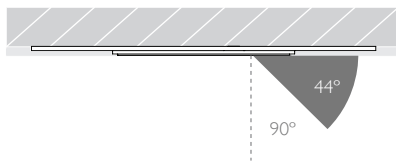

MINIMO 11 | ADJUSTABLE

Luminaires
spec sheet RCT-624

ULTRA NARROW SPOT | TRIMLESS | PINHOLE APERTURE

Glare Diagram

Cut Off: 44°

Glare Comfort Cut Off: 90°

Technical Description

Minimo 11 Adjustable is a compact recessed LED luminaire offering full adjustability with 360° pan and 35° tilt without breaking the ceiling line. Minimo 11 is perfect for use in colour-critical applications with 92CRI delivered from a single source LED module and available in two colour temperatures as standard. Tool-less, site changeable beam angles allow flexibility in varying environments. Machined from aerospace grade 6063-T6 aluminium, Minimo 11 Adjustable Trimless features a 33mm pinhole aperture for a minimal and extremely low glare solution. Minimo 11 Adjustable delivers a lumen package of 513lm at 6W.