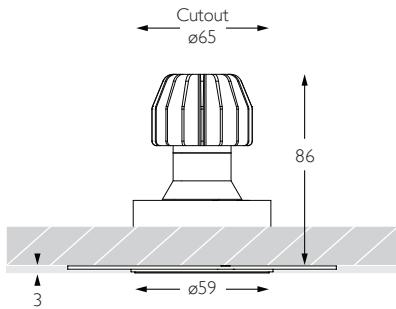

MINIMO 11 | ADJUSTABLE

Luminaires
spec sheet RCT-624

FLOOD | TRIMLESS | PINHOLE APERTURE