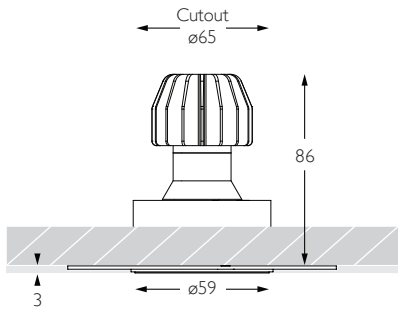

MINIMO 11 | ADJUSTABLE

Luminaires
spec sheet RCT-624

NARROW SPOT | TRIMLESS | PINHOLE APERTURE