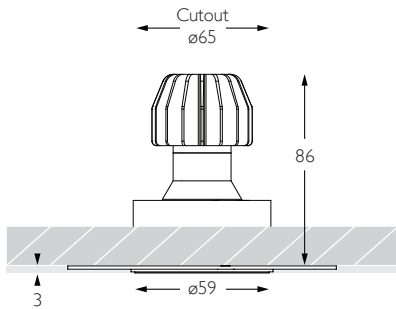

42 RIVERSIDE ROAD
LONDON SW17 0BA

t. +44 (0) 20 8947 6616
f. +44 (0) 20 8286 6626

Version 10.16

MINIMO 11 | ADJUSTABLE

Luminaires
spec sheet RCT-624

WIDE FLOOD | TRIMLESS | PINHOLE APERTURE

Glare Diagram

Cut Off: 44°

Glare Comfort Cut Off: 90°

Technical Description

Minimo 11 Adjustable is a compact recessed LED luminaire offering full adjustability with 360° pan and 35° tilt without breaking the ceiling line. Minimo 11 is perfect for use in colour-critical applications with 92CRI delivered from a single source LED module and available in two colour temperatures as standard. Tool-less, site changeable beam angles allow flexibility in varying environments. Machined from aerospace grade 6063-T6 aluminium, Minimo 11 Adjustable Trimless features a 33mm pinhole aperture for a minimal and extremely low glare solution. Minimo 11 Adjustable delivers a lumen package of 513lm at 6W.