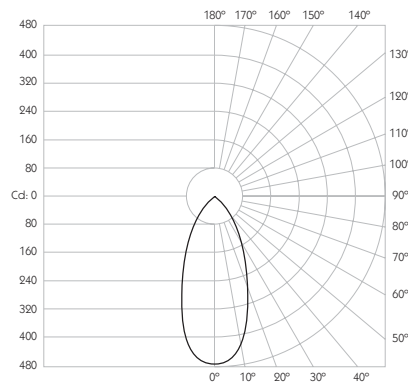

Weight 253g

Finishes

Finishes Black | White *

* Please enquire as to the availability of non-standard Finishes

Optical

System Power 6W

Module Output 513lm**

Absolute Output 420lm**

LOR 82%

Glare Cut Off 44°

Glare Comfort Cut Off 90°

** Photometry shown is correct for 3000K module. Please enquire for 2700K module output.

Colour Temperature 2700K | 3000K

CRI 92 Typ

TM-30 Rf: 90 Rg: 99

Beam Angle 45°

Gear Type Dimmable Options Available

Gear Location Remote

Product Photometry independently tested in accordance with LM-79

Distance	Beam Diameter	Illuminance (lx)
1m	0.83m	470 lx
2m	1.66m	117 lx
3m	2.49m	52 lx
4m	3.31m	29 lx
5m	4.14m	19 lx