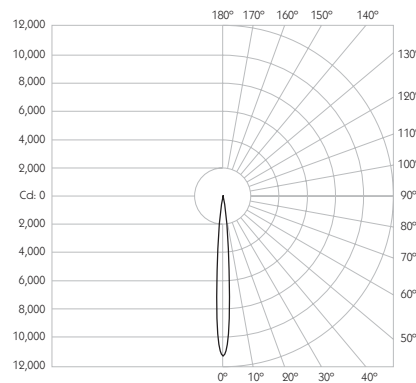

LOR 99%

Glare Cut Off 44°

Glare Comfort Cut Off 90°

** Photometry shown is correct for 3000K module. Please enquire for 2700K module output.

Colour Temperature 2700K | 3000K

CRI 92 Typ

TM-30 Rf: 90 Rg: 99

Beam Angle 9°

Gear Type Dimmable Options Available

Gear Location Remote

Product Photometry independently tested in accordance with LM-79

Distance	Beam Diameter	Illuminance (lx)
1m	0.16m	11,214 lx
2m	0.31m	2,804 lx
3m	0.47m	1,246 lx
4m	0.63m	701 lx
5m	0.79m	449 lx