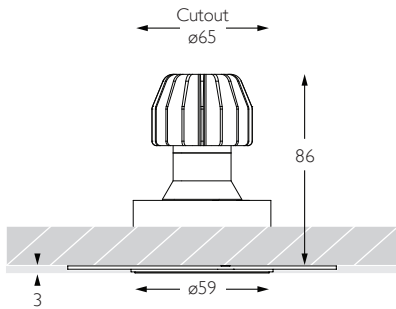

MINIMO 11 | ADJUSTABLE

Luminaires
spec sheet RCT-623

NARROW SPOT | TRIMLESS