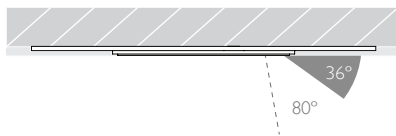

92 92 CRI

Beam Angle

25 25° Flood

RCT-623	-	-	92	25
---------	---	---	----	----

WIDE FLOOD | TRIMLESS

Glare Diagram

Cut Off: 36°

Glare Comfort Cut Off: 80°