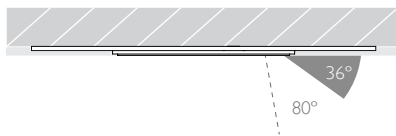

MINIMO 11 | ADJUSTABLE

Luminaires
spec sheet RCT-623

ULTRA NARROW SPOT | TRIMLESS

Glare Diagram

Cut Off: 36°

Glare Comfort Cut Off: 80°

Technical Description

Minimo 11 Adjustable is a compact recessed LED luminaire offering full adjustability with 360° pan and 35° tilt without breaking the ceiling line. Minimo 11 is perfect for use in colour-critical applications with 92CRI delivered from a single source LED module and available in two colour temperatures as standard. Tool-less, site changeable beam angles allow flexibility in varying environments. Machined from aerospace grade 6063-T6 aluminium, Minimo 11 Adjustable Trimless offers a very discreet appearance and an interchangeable chamfered insert available with a choice of three finishes for complete architectural integration. Minimo 11 Adjustable delivers a lumen package of 513lm at 6W.