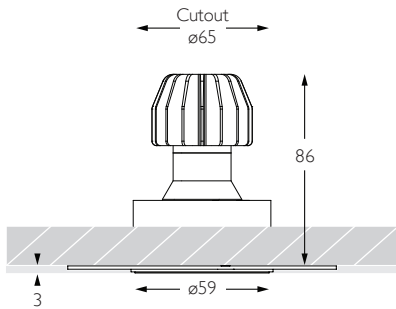

MINIMO 11 | ADJUSTABLE

Luminaires
spec sheet RCT-623

ULTRA NARROW SPOT | TRIMLESS

Glare Diagram

Cut Off: 36°

Glare Comfort Cut Off: 80°

Technical Description

Minimo 11 Adjustable is a compact recessed LED luminaire offering full adjustability with 360° pan and 35° tilt without breaking the ceiling line. Minimo 11 is perfect for use in colour-critical applications with 92CRI delivered from a single source LED module and available in two colour temperatures as standard. Tool-less, site changeable beam angles allow flexibility in varying environments. Machined from aerospace grade 6063-T6 aluminium, Minimo 11 Adjustable Trimless offers a very discreet appearance and an interchangeable chamfered insert available with a choice of three finishes for complete architectural integration. Minimo 11 Adjustable delivers a lumen package of 513lm at 6W.