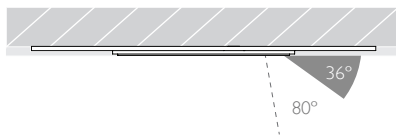

t. +44 (0) 20 8947 6616
f. +44 (0) 20 8286 6626

SPOT | TRIMLESS

Glare Diagram

Cut Off: 36°

Glare Comfort Cut Off: 80°

Technical Description

Minimo 11 Adjustable is a compact recessed LED luminaire offering full adjustability with 360° pan and 35° tilt without breaking the ceiling line. Minimo 11 is perfect for use in colour-critical applications with 92CRI delivered from a single source LED module and available in two colour temperatures as standard. Tool-less, site changeable beam angles allow flexibility in varying environments. Machined from aerospace grade 6063-T6 aluminium, Minimo 11 Adjustable Trimless offers a very discreet appearance and an interchangeable chamfered insert available with a choice of three finishes for complete architectural integration. Minimo 11 Adjustable delivers a lumen package of 513lm at 6W.