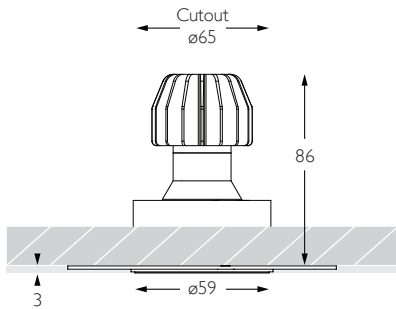

WIDE FLOOD | TRIMLESS