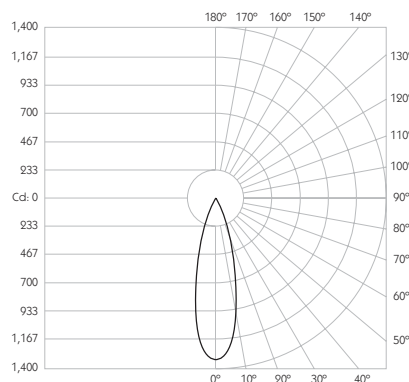

Weight 240g

Finishes

Aperture Finishes Black | White | Satin Brass | *

* Please enquire as to the availability of non-standard Finishes

Optical

System Power 6W

Module Output 513lm**

Absolute Output 439lm**

LOR 86%

Glare Cut Off 36°

Glare Comfort Cut Off 80°

** Photometry shown is correct for 3000K module. Please enquire for 2700K module output.

Colour Temperature 2700K | 3000K

CRI 92 Typ

TM-30 Rf: 90 Rg: 99

Beam Angle 25°

Gear Type Dimmable Options Available

Gear Location Remote

Product Photometry independently tested in accordance with LM-79

Height	Beam Diameter	Beam Angle	Footcandle (lx)
1m	0.44m	25°	1,416 lx
2m	0.89m	25°	354 lx
3m	1.33m	25°	157 lx
4m	1.77m	25°	89 lx
5m	2.22m	25°	57 lx