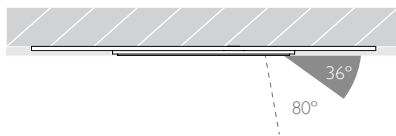

92 92 CRI

Beam Angle

15 15° Spot

RCT-623	-	-	92	15
---------	---	---	----	----

FLOOD | TRIMLESS

Glare Diagram

Cut Off: 36°

Glare Comfort Cut Off: 80°

Technical Description

Minimo 11 Adjustable is a compact recessed LED luminaire offering full adjustability with 360° pan and 35° tilt without breaking the ceiling line. Minimo 11 is perfect for use in colour-critical applications with 92CRI delivered from a single source LED module and available in two colour temperatures as standard. Tool-less, site changeable beam angles allow flexibility in varying environments. Machined from aerospace grade 6063-T6 aluminium, Minimo 11 Adjustable Trimless offers a very discreet appearance and an interchangeable chamfered insert available with a choice of three finishes for complete architectural integration. Minimo 11 Adjustable delivers a lumen package of 513lm at 6W.