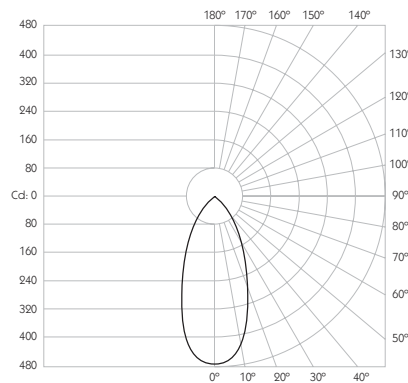

Gear Type Dimmable Options Available

Gear Location Remote

Product Photometry independently tested in accordance with LM-79

Height	Beam Diameter	Beam Angle	Footcandle (lx)
1m	0.44m	25°	1,416 lx
2m	0.89m	25°	354 lx
3m	1.33m	25°	157 lx
4m	1.77m	25°	89 lx
5m	2.22m	25°	57 lx

Finishes

Aperture Finishes Black | White | Satin Brass | *

* Please enquire as to the availability of non-standard finishes

Optical

System Power 6W
Module Output 513lm**
Absolute Output 420lm**
LOR 82%
Glare Cut Off 36°
Glare Comfort Cut Off 80°
Colour Temperature 2700K | 3000K
CRI 92 Typ
TM-30 Rf: 90 Rg: 99
Beam Angle 45°
Gear Type Dimmable Options Available
Gear Location Remote

** Photometry shown is correct for 3000K module. Please enquire for 2700K module output.

Product Photometry independently tested in accordance with LM-79

Luminaire Code	Aperture Finish	CCT	CRI	Beam Angle														
RCT-623	<table border="1"> <tr><td>BK</td><td>Black</td></tr> <tr><td>WH</td><td>White</td></tr> <tr><td>SB</td><td>Satin Brass</td></tr> </table>	BK	Black	WH	White	SB	Satin Brass	<table border="1"> <tr><td>27</td><td>2700K</td></tr> <tr><td>30</td><td>3000K</td></tr> </table>	27	2700K	30	3000K	<table border="1"> <tr><td>92</td><td>92 CRI</td></tr> </table>	92	92 CRI	<table border="1"> <tr><td>45</td><td>45° Wide Flood</td></tr> </table>	45	45° Wide Flood
BK	Black																	
WH	White																	
SB	Satin Brass																	
27	2700K																	
30	3000K																	
92	92 CRI																	
45	45° Wide Flood																	