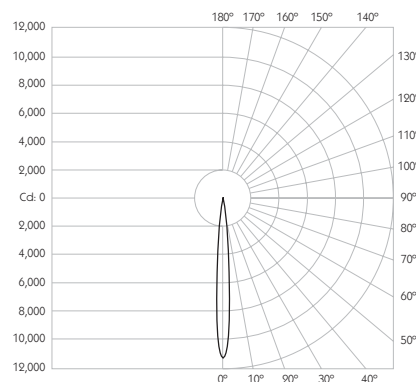

LOR 99%

Glare Cut Off 36°

Glare Comfort Cut Off 80°

** Photometry shown is correct for 3000K module. Please enquire for 2700K module output.

Colour Temperature 2700K | 3000K

CRI 92 Typ

TM-30 Rf: 90 Rg: 99

Beam Angle 9°

Gear Type Dimmable Options Available

Gear Location Remote

Product Photometry independently tested in accordance with LM-79

Distance	Beam Diameter	Illuminance (lx)
1m	0.16m	11,214 lx
2m	0.31m	2,804 lx
3m	0.47m	1,246 lx
4m	0.63m	701 lx
5m	0.79m	449 lx