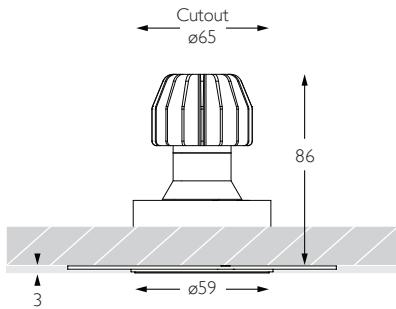

FLOOD | TRIMLESS