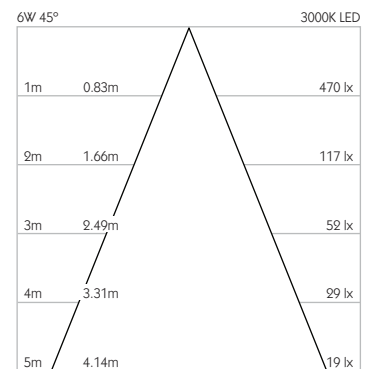

Optical

System Power 6W
Module Output 513lm**
Absolute Output 420lm**
LOR 82%
Glare Cut Off 36°
Glare Comfort Cut Off 80°
Colour Temperature 2700K | 3000K
CRI 92 Typ
TM-30 Rf: 90 Rg: 99
Beam Angle 45°
Gear Type Dimmable Options Available
Gear Location Remote

** Photometry shown is correct for 3000K module. Please enquire for 2700K module output.

Product Photometry independently tested in accordance with LM-79