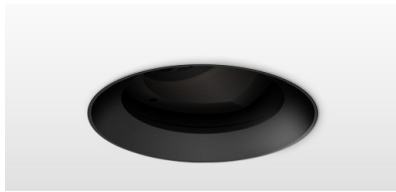

MINIMO 11 | ADJUSTABLE

Luminaires
spec sheet RCT-623

NARROW SPOT | TRIMLESS