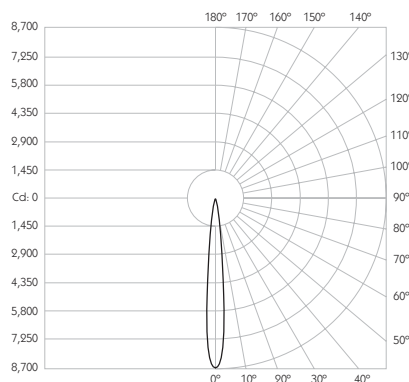

LOR 98%

Glare Cut Off 36°

Glare Comfort Cut Off 80°

** Photometry shown is correct for 3000K module. Please enquire for 2700K module output.

Colour Temperature 2700K | 3000K

CRI 92 Typ

TM-30 Rf: 90 Rg: 99

Beam Angle 11°

Gear Type Dimmable Options Available

Gear Location Remote

Product Photometry independently tested in accordance with LM-79

Distance	Beam Diameter	Illuminance (lx)
1m	0.19m	8,614 lx
2m	0.39m	2,154 lx
3m	0.58m	957 lx
4m	0.77m	538 lx
5m	0.96m	345 lx