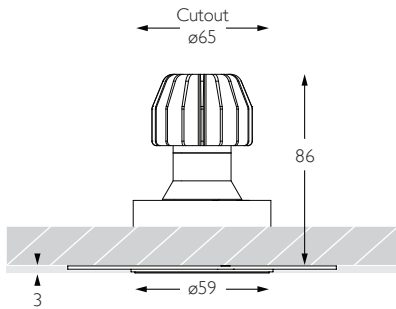

92 92 CRI

Beam Angle

11 11° Narrow Spot

RCT-623	-	-	92	11
---------	---	---	----	----

PRECISION
LIGHTING

SALES@PRECISIONLIGHTING.CO.UK

WWW.PRECISIONLIGHTING.CO.UK

42 RIVERSIDE ROAD
LONDON SW17 0BA

t. +44 (0) 20 8947 6616
f. +44 (0) 20 8286 6626

SPOT | TRIMLESS

Glare Diagram

Cut Off: 36°

Glare Comfort Cut Off: 80°

Technical Description

Minimo 11 Adjustable is a compact recessed LED luminaire offering full adjustability with 360° pan and 35° tilt without breaking the ceiling line. Minimo 11 is perfect for use in colour-critical applications with 92CRI delivered from a single source LED module and available in two colour temperatures as standard. Tool-less, site changeable beam angles allow flexibility in varying environments. Machined from aerospace grade 6063-T6 aluminium, Minimo 11 Adjustable Trimless offers a very discreet appearance and an interchangeable chamfered insert available with a choice of three finishes for complete architectural integration. Minimo 11 Adjustable delivers a lumen package of 513lm at 6W.