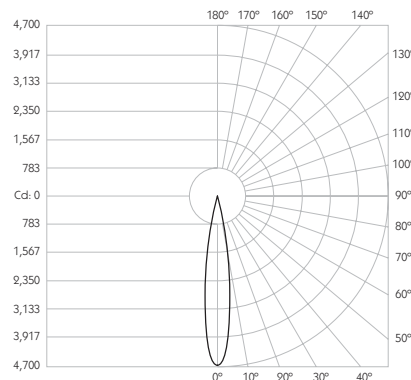

LOR 99%

Glare Cut Off 36°

Glare Comfort Cut Off 80°

** Photometry shown is correct for 3000K module. Please enquire for 2700K module output.

Colour Temperature 2700K | 3000K

CRI 92 Typ

TM-30 Rf: 90 Rg: 99

Beam Angle 15°

Gear Type Dimmable Options Available

Gear Location Remote

Product Photometry independently tested in accordance with LM-79

Distance	Beam Diameter	3000K LED Illuminance (lx)
1m	0.26m	4,666 lx
2m	0.53m	1,167 lx
3m	0.79m	518 lx
4m	1.05m	292 lx
5m	1.32m	187 lx