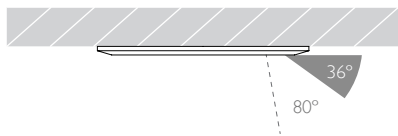

CRI

92	92 CRI
----	--------

Beam Angle

09	9° Ultra Narrow Spot
----	----------------------

RC-605

92

09

NARROW SPOT | CHAMFERED BEZEL

Glare Diagram

Cut Off: 36°

Glare Comfort Cut Off: 80°

Technical Description

Minimo 11 Fixed is a recessed LED luminaire providing high performance accent lighting from a compact source with minimal glare. Minimo 11 is perfect for use in colour-critical applications with 92CRI delivered from a single source LED module and available in two colour temperatures as standard. Tool-less, site changeable beam angles allow flexibility in varying environments. Machined from aerospace grade 6063-T6 aluminium or brass, Minimo 11 Fixed features a chamfered bezel with a choice of six finishes and an interchangeable chamfered aperture available in three finishes for complete aesthetic integration. Minimo 11 Fixed delivers a lumen package of 513lm at 6W.