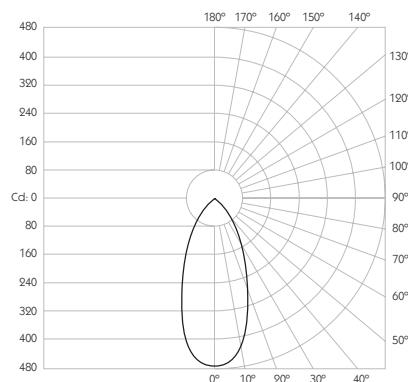

Optical

System Power 6W

Module Output 513lm**

Absolute Output 420lm**

LOR 82%

Glare Cut Off 36°

Glare Comfort Cut Off 80°

** Photometry shown is correct for 3000K module. Please enquire for 2700K module output.

Colour Temperature 2700K | 3000K

CRI 92 Typ

TM-30 Rf: 90 Rg: 99

Beam Angle 45°

Gear Type Dimmable Options Available

Gear Location Remote

Product Photometry independently tested in accordance with LM-79

Luminaire Code