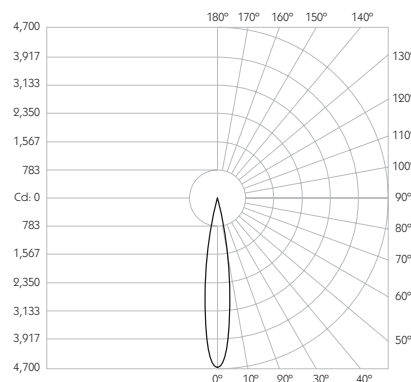

Optical

System Power 6W

Module Output 513lm**

Absolute Output 506lm**

LOR 99%

Glare Cut Off 36°

Glare Comfort Cut Off 80°

** Photometry shown is correct for 3000K module. Please enquire for 2700K module output.

Colour Temperature 2700K | 3000K

CRI 92 Typ

TM-30 Rf: 90 Rg: 99

Beam Angle 15°

Gear Type Dimmable Options Available

Gear Location Remote

Product Photometry independently tested in accordance with LM-79

Luminaire Code