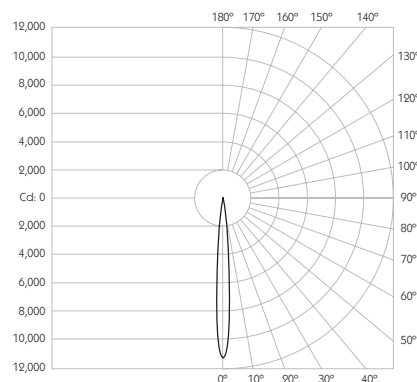

Optical

System Power 6W

Module Output 513lm**

Absolute Output 506lm**

LOR 99%

Glare Cut Off 36°

Glare Comfort Cut Off 80°

** Photometry shown is correct for 3000K module. Please enquire for 2700K module output.

Colour Temperature 2700K | 3000K

CRI 92 Typ

TM-30 Rf: 90 Rg: 99

Beam Angle 9°

Gear Type Dimmable Options Available

Gear Location Remote

Product Photometry independently tested in accordance with LM-79

Distance	Beam Diameter	Footcandle (lx)
1m	0.16m	11,214 lx
2m	0.31m	2,804 lx
3m	0.47m	1,246 lx
4m	0.63m	701 lx
5m	0.79m	449 lx