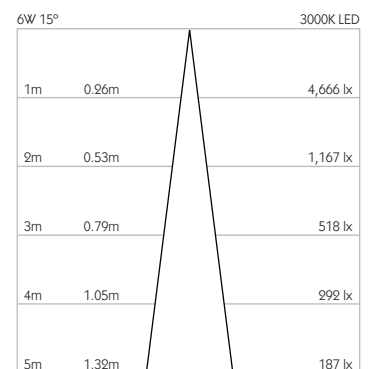

Optical

System Power 6W

Module Output 513lm**

Absolute Output 506lm**

LOR 99%

Glare Cut Off 36°

Glare Comfort Cut Off 80°

** Photometry shown is correct for 3000K module. Please enquire for 2700K module output.

Colour Temperature 2700K | 3000K

CRI 92 Typ

TM-30 Rf: 90 Rg: 99

Beam Angle 15°

Gear Type Dimmable Options Available

Gear Location Remote

Product Photometry independently tested in accordance with LM-79

Luminaire Code