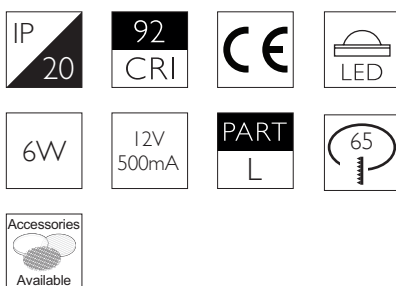

SPOT | CHAMFERED BEZEL

Cut Off: 36°

Glare Comfort Cut Off: 80°

Technical Description

Minimo 11 Fixed is a recessed LED luminaire providing high performance accent lighting from a compact source with minimal glare. Minimo 11 is perfect for use in colour-critical applications with 92CRI delivered from a single source LED module and available in two colour temperatures as standard. Tool-less, site changeable beam angles allow flexibility in varying environments. Machined from aerospace grade 6063-T6 aluminium or brass, Minimo 11 Fixed features a chamfered bezel with a choice of six finishes and an interchangeable chamfered aperture available in three finishes for complete aesthetic integration. Minimo 11 Fixed delivers a lumen package of 513lm at 6W.

Mechanical

Category Interior use only IP20

Material Machined Aluminium | Brass

Configuration Chamfered Aperture

Cutout $\varnothing$ 65mm

Ceiling Thickness 3 - 25mm

Ceiling Void 20mm above module

Weight AL BK WH - 226g | RB PB CH - 255g

Finishes

Bezel Finishes Aluminium | Black | White | Rubbed Bronze | Polished Brass | Chrome | *

Aperture Finishes Black | White | Satin Brass | *

* Please enquire as to the availability of non-standard Finishes

Optical

System Power 6W

Module Output 513lm**

Absolute Output 506lm**

LOR 99%

Glare Cut Off 36°

Glare Comfort Cut Off 80°

** Photometry shown is correct for 3000K module. Please enquire for 2700K module output.

Colour Temperature 2700K | 3000K

CRI 92 Typ

TM-30 Rf: 90 Rg: 99

Beam Angle 15°

Gear Type Dimmable Options Available

Gear Location Remote

Product Photometry independently tested in accordance with LM-79

Luminaire Code

RC-605

Bezel Finish

AL	Brushed Aluminium
WH	White
BK	Black
RB	Rubbed Bronze
PB	Polished Brass
CH	Polished Chrome

Aperture Finish