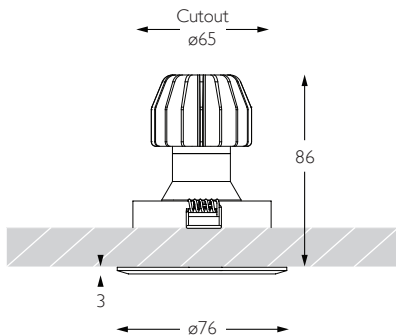

92

92 CRI

Beam Angle

15

15° Spot

RC-605

FLOOD | CHAMFERED BEZEL

Glare Diagram