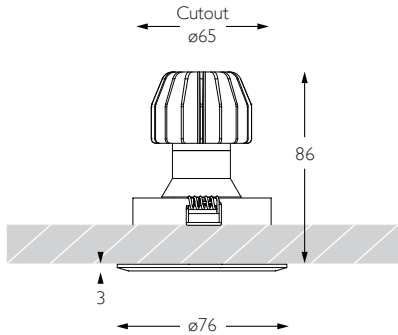

CRI

92	92 CRI
----	--------

Beam Angle

09	9° Ultra Narrow Spot
----	----------------------

RC-605

92

09

NARROW SPOT | CHAMFERED BEZEL

Glare Diagram

Cut Off: 36°

Glare Comfort Cut Off: 80°

Technical Description

Minimo 11 Fixed is a recessed LED luminaire providing high performance accent lighting from a compact source with minimal glare. Minimo 11 is perfect for use in colour-critical applications with 92CRI delivered from a single source LED module and available in two colour temperatures as standard. Tool-less, site changeable beam angles allow flexibility in varying environments. Machined from aerospace grade 6063-T6 aluminium or brass, Minimo 11 Fixed features a chamfered bezel with a choice of six finishes and an interchangeable chamfered aperture available in three finishes for complete aesthetic integration. Minimo 11 Fixed delivers a lumen package of 513lm at 6W.