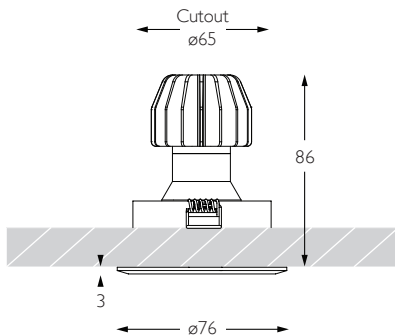

CRI

92

92 CRI

Beam Angle

25

25° Flood

RC-605

WIDE FLOOD | CHAMFERED BEZEL