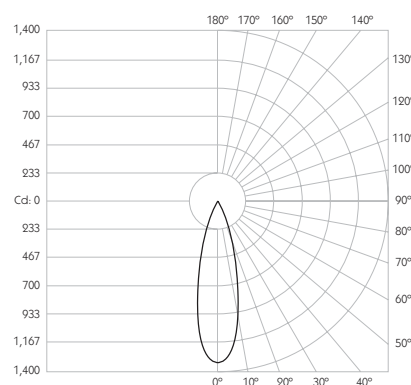

Optical

System Power 6W

Module Output 513lm**

Absolute Output 439lm**

LOR 86%

Glare Cut Off 36°

Glare Comfort Cut Off 80°

** Photometry shown is correct for 3000K module. Please enquire for 2700K module output.

Colour Temperature 2700K | 3000K

CRI 92 Typ

TM-30 Rf: 90 Rg: 99

Beam Angle 25°

Gear Type Dimmable Options Available

Gear Location Remote

Product Photometry independently tested in accordance with LM-79

Distance	Beam Diameter	3000K LED Illuminance (lx)
1m	0.44m	1,416 lx
2m	0.89m	354 lx
3m	1.33m	157 lx
4m	1.77m	89 lx
5m	2.22m	57 lx