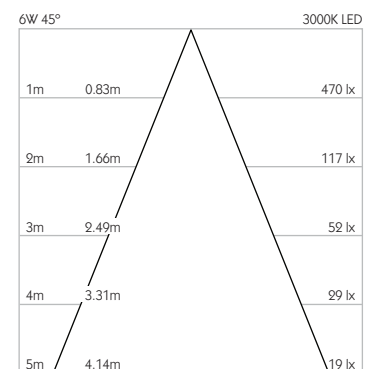

Optical

System Power 6W

Module Output 513lm**

Absolute Output 420lm**

LOR 82%

Glare Cut Off 36°

Glare Comfort Cut Off 80°

** Photometry shown is correct for 3000K module. Please enquire for 2700K module output.

Colour Temperature 2700K | 3000K

CRI 92 Typ

TM-30 Rf: 90 Rg: 99

Beam Angle 45°

Gear Type Dimmable Options Available

Gear Location Remote

Product Photometry independently tested in accordance with LM-79

Luminaire Code