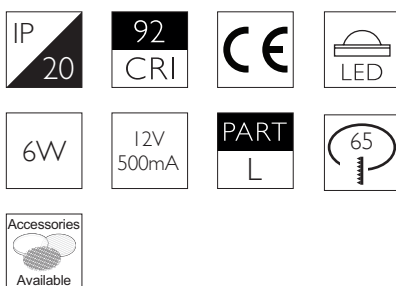

FLOOD | CHAMFERED BEZEL

Cut Off: 36°

Glare Comfort Cut Off: 80°

Technical Description

Minimo 11 Fixed is a recessed LED luminaire providing high performance accent lighting from a compact source with minimal glare. Minimo 11 is perfect for use in colour-critical applications with 92CRI delivered from a single source LED module and available in two colour temperatures as standard. Tool-less, site changeable beam angles allow flexibility in varying environments. Machined from aerospace grade 6063-T6 aluminium or brass, Minimo 11 Fixed features a chamfered bezel with a choice of six finishes and an interchangeable chamfered aperture available in three finishes for complete aesthetic integration. Minimo 11 Fixed delivers a lumen package of 513lm at 6W.

Mechanical

Category Interior use only IP20

Material Machined Aluminium | Brass

Configuration Chamfered Aperture

Cutout $\varnothing$ 65mm

Ceiling Thickness 3 - 25mm

Ceiling Void 20mm above module

Weight AL BK WH - 226g | RB PB CH - 255g

Finishes

Bezel Finishes Aluminium | Black | White | Rubbed Bronze | Polished Brass | Chrome | *

Aperture Finishes Black | White | Satin Brass | *

* Please enquire as to the availability of non-standard Finishes

Optical

System Power 6W

Module Output 513lm**

Absolute Output 439lm**

LOR 86%

Glare Cut Off 36°

Glare Comfort Cut Off 80°

** Photometry shown is correct for 3000K module. Please enquire for 2700K module output.

Colour Temperature 2700K | 3000K

CRI 92 Typ

TM-30 Rf: 90 Rg: 99

Beam Angle 25°

Gear Type Dimmable Options Available

Gear Location Remote

Product Photometry independently tested in accordance with LM-79

Distance	Beam Diameter	3000K LED Illuminance (lx)
1m	0.44m	1,416 lx
2m	0.89m	354 lx
3m	1.33m	157 lx
4m	1.77m	89 lx
5m	2.22m	57 lx

Luminaire Code

RC-605

Bezel Finish