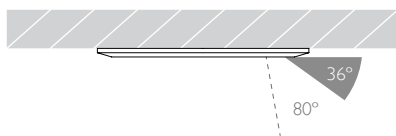

92

92 CRI

Beam Angle

15

15° Spot

RC-605

FLOOD | CHAMFERED BEZEL

Glare Diagram