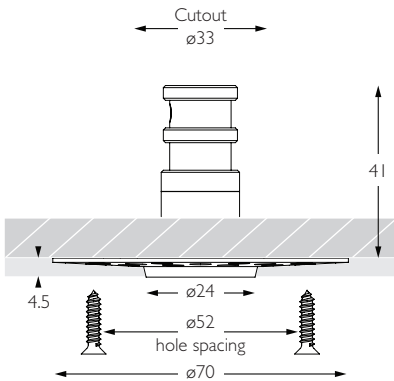

MINIMO FIXED TRIMLESS

luminaires
spec sheet 601

NARROW SPOT

Category Interior use only IP20

Material Machined Aluminium

Trim Plaster-in Trimless

Cutout ø33mm

Ceiling Thickness 5 - 25mm

CRI Ra: 95 **TM-30** Rf: 93 Rg: 99

Optic 12°

Gear Type Dimmable options available

Gear Location Remote - No access through cutout for dimmable drivers

Weight 40g

* Please enquire as to the availability of non-standard Colour Temperatures

Glare Diagram

Cut Off: 15°
Glare Comfort Cut Off: 45°

Minimo Fixed Trimless is a miniature recessed LED luminaire providing high performance accent lighting from a compact source. With 95CRI, Minimo Fixed is perfect for use in colour-critical applications. With an aperture of just ø24mm, Minimo Fixed Trimless is the most discreet fixture in the Precision Lighting range. Tool-less, site changeable optics allow flexibility in varying environments. Minimo Fixed Trimless is machined from aerospace grade 6063-T6 aluminium, delivering a lumen package of 140lm at 1.6W.

Product Photometry independently tested in accordance with LM-79

| Distance (m) | Beam Diameter (m) | Footcandle (lx) |
|--------------|-------------------|-----------------|
| 1m | 0.21m | 1,193 lx |
| 2m | 0.42m | 298 lx |
| 3m | 0.63m | 133 lx |
| 4m | 0.84m | 75 lx |
| 5m | 1.05m | 48 lx |