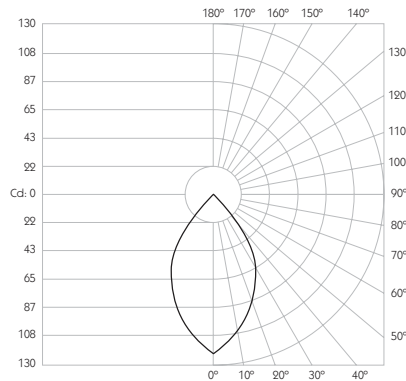

Product Photometry independently tested in accordance with LM-79

| Distance (m) | Beam Diameter (m) | Illuminance (lx) |
|--------------|-------------------|------------------|
| 1m | 0.54m | 360 lx |
| 2m | 1.07m | 90 lx |
| 3m | 1.61m | 40 lx |
| 4m | 2.14m | 23 lx |
| 5m | 2.68m | 14 lx |

CRI Ra: 95 **TM-30** Rf: 93 Rg: 99

Optic 60°

Gear Type Dimmable options available

Gear Location Remote - No access through cutout for dimmable drivers

Weight 40g

* Please enquire as to the availability of non-standard Colour Temperatures

Glare Diagram

Cut Off: 15°
Glare Comfort Cut Off: 45°

Minimo Fixed Trimless is a miniature recessed LED luminaire providing high performance accent lighting from a compact source. With 95CRI, Minimo Fixed is perfect for use in colour-critical applications. With an aperture of just ø24mm, Minimo Fixed Trimless is the most discreet fixture in the Precision Lighting range. Tool-less, site changeable optics allow flexibility in varying environments. Minimo Fixed Trimless is machined from aerospace grade 6063-T6 aluminium, delivering a lumen package of 140lm at 1.6W.

Product Photometry independently tested in accordance with LM-79

| Distance (m) | Beam Diameter (m) | Illuminance (lx) |
|--------------|-------------------|------------------|
| 1m | 1.15m | 125 lx |
| 2m | 2.31m | 31 lx |
| 3m | 3.46m | 14 lx |
| 4m | 4.62m | 8 lx |
| 5m | 5.77m | 5 lx |