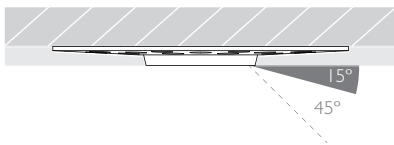

Glare Diagram

Cut Off: 15°
Glare Comfort Cut Off: 45°