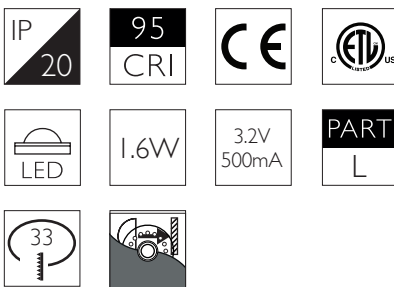

MINIMO FIXED TRIMLESS

luminaires
spec sheet 601

NARROW SPOT

Category Interior use only IP20

Material Machined Aluminium

Trim Plaster-in Trimless

Cutout ø33mm

Ceiling Thickness 5 - 25mm

Minimum Ceiling Void 20mm above top of luminaire module

System Power 1.6W

Module Output 140lm   **Absolute Output** 125lm

LOR 89%

Glare Cut Off 15°

Glare Comfort Cut Off 45°

Colour Temperature 3000K | 2700K | *

CRI Ra: 95   **TM-30** Rf: 93 Rg: 99

Optic 12°

Gear Type Dimmable options available

Gear Location Remote - No access through cutout for dimmable drivers

Weight 40g

* Please enquire as to the availability of non-standard Colour Temperatures

Cut Off: 15°
Glare Comfort Cut Off: 45°

Minimo Fixed Trimless is a miniature recessed LED luminaire providing high performance accent lighting from a compact source. With 95CRI, Minimo Fixed is perfect for use in colour-critical applications. With an aperture of just ø24mm, Minimo Fixed Trimless is the most discreet fixture in the Precision Lighting range. Tool-less, site changeable optics allow flexibility in varying environments. Minimo Fixed Trimless is machined from aerospace grade 6063-T6 aluminium, delivering a lumen package of 140lm at 1.6W.

Product Photometry independently tested in accordance with LM-79

Distance (m)	Beam Diameter (m)	Footcandle (lx)
1m	0.21m	1,193 lx
2m	0.42m	298 lx
3m	0.63m	133 lx
4m	0.84m	75 lx
5m	1.05m	48 lx

RCT-601-AL-XX9512

For 3000K Substitute XX with 30 | For 2700K Substitute XX with 27

PRECISION
LIGHTING

SALES@PRECISIONLIGHTING.CO.UK
WWW.PRECISIONLIGHTING.CO.UK

42 RIVERSIDE ROAD
LONDON SW17 0BA
t. +44 (0) 20 8947 6616
f. +44 (0) 20 8286 6626