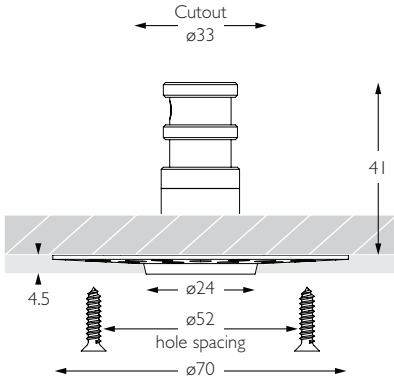

Category Interior use only IP20

Material Machined Aluminium

Trim Plaster-in Trimless

Cutout ø33mm

Ceiling Thickness 5 - 25mm

Minimum Ceiling Void 20mm above top of luminaire module

System Power 1.6W

Module Output 140lm   **Absolute Output** 114lm

LOR 81%

Glare Cut Off 15°

Glare Comfort Cut Off 45°

Colour Temperature 3000K | 2700K | *

CRI Ra: 95   **TM-30** Rf: 93 Rg: 99

Optic 30°

Gear Type Dimmable options available

Gear Location Remote - No access through cutout for dimmable drivers

Weight 40g

* Please enquire as to the availability of non-standard Colour Temperatures