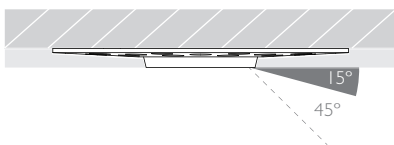

Minimum Ceiling Void 20mm above top of luminaire module

System Power 1.6W

Module Output 140lm **Absolute Output** 125lm

LOR 89%

Glare Cut Off 15°

Glare Comfort Cut Off 45°

Colour Temperature 3000K | 2700K | *

CRI Ra: 95 **TM-30** Rf: 93 Rg: 99

Optic 12°

Gear Type Dimmable options available

Gear Location Remote - No access through cutout for dimmable drivers

Weight 40g

* Please enquire as to the availability of non-standard Colour Temperatures

Glare Diagram

Cut Off: 15°
Glare Comfort Cut Off: 45°

Minimo Fixed Trimless is a miniature recessed LED luminaire providing high performance accent lighting from a compact source. With 95CRI, Minimo Fixed is perfect for use in colour-critical applications. With an aperture of just ø24mm, Minimo Fixed Trimless is the most discreet fixture in the Precision Lighting range. Tool-less, site changeable optics allow flexibility in varying environments. Minimo Fixed Trimless is machined from aerospace grade 6063-T6 aluminium, delivering a lumen package of 140lm at 1.6W.