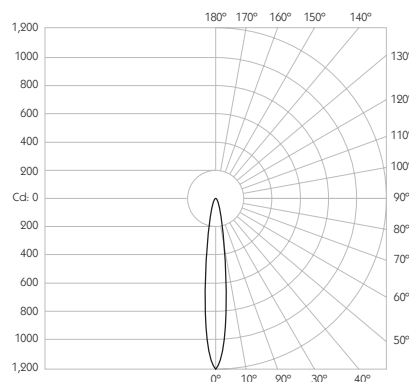

CRI Ra: 95 **TM-30** Rf: 93 Rg: 99

Optic 12°

Gear Type Dimmable options available

Gear Location Remote - No access through cutout for dimmable drivers

Weight 40g

* Please enquire as to the availability of non-standard Colour Temperatures

Glare Diagram

Cut Off: 15°
Glare Comfort Cut Off: 45°

Minimo Fixed Trimless is a miniature recessed LED luminaire providing high performance accent lighting from a compact source. With 95CRI, Minimo Fixed is perfect for use in colour-critical applications. With an aperture of just ø24mm, Minimo Fixed Trimless is the most discreet fixture in the Precision Lighting range. Tool-less, site changeable optics allow flexibility in varying environments. Minimo Fixed Trimless is machined from aerospace grade 6063-T6 aluminium, delivering a lumen package of 140lm at 1.6W.

Product Photometry independently tested in accordance with LM-79

| Distance (m) | Beam Diameter (m) | Footcandle (lx) |
|--------------|-------------------|-----------------|
| 1m | 0.21m | 1,193 lx |
| 2m | 0.42m | 298 lx |
| 3m | 0.63m | 133 lx |
| 4m | 0.84m | 75 lx |
| 5m | 1.05m | 48 lx |

Product Photometry independently tested in accordance with LM-79

| Distance (m) | Beam Diameter (m) | Illuminance (lx) |
|--------------|-------------------|------------------|
| 1m | 1.15m | 125 lx |
| 2m | 2.31m | 31 lx |
| 3m | 3.46m | 14 lx |
| 4m | 4.62m | 8 lx |
| 5m | 5.77m | 5 lx |