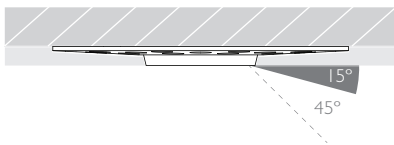

Gear Type Dimmable options available

Gear Location Remote - No access through cutout for dimmable drivers

Weight 40g

* Please enquire as to the availability of non-standard Colour Temperatures

Glare Diagram