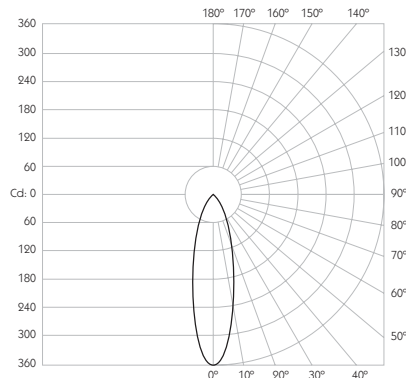

Product Photometry independently tested in accordance with LM-79

| Distance (m) | Beam Diameter (m) | Footcandle (lx) |
|--------------|-------------------|-----------------|
| 1m | 0.21m | 1,193 lx |
| 2m | 0.42m | 298 lx |
| 3m | 0.63m | 133 lx |
| 4m | 0.84m | 75 lx |
| 5m | 1.05m | 48 lx |

System Power 1.6W

Module Output 140lm **Absolute Output** 114lm

LOR 81%

Glare Cut Off 15°

Glare Comfort Cut Off 45°

Colour Temperature 3000K | 2700K | *

CRI Ra: 95 **TM-30** Rf: 93 Rg: 99

Optic 30°

Gear Type Dimmable options available

Gear Location Remote - No access through cutout for dimmable drivers

Weight 40g

* Please enquire as to the availability of non-standard Colour Temperatures

Glare Diagram

Product Photometry independently tested in accordance with LM-79

| Distance (m) | Beam Diameter (m) | Illuminance (lx) |
|--------------|-------------------|------------------|
| 1m | 0.54m | 360 lx |
| 2m | 1.07m | 90 lx |
| 3m | 1.61m | 40 lx |
| 4m | 2.14m | 23 lx |
| 5m | 2.68m | 14 lx |