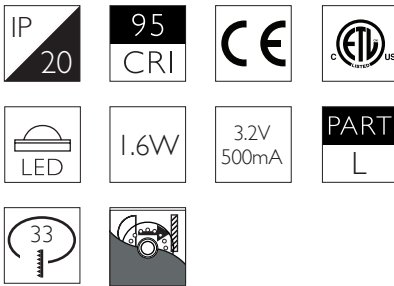

MINIMO FIXED TRIMLESS

FLOOD

Category Interior use only IP20

Material Machined Aluminium

Trim Plaster-in Trimless

Cutout ø33mm

Ceiling Thickness 5 - 25mm

Minimum Ceiling Void 20mm above top of luminaire module

System Power 1.6W

Module Output 140lm   **Absolute Output** 114lm

LOR 81%

Glare Cut Off 15°

Glare Comfort Cut Off 45°

Colour Temperature 3000K | 2700K | *

CRI Ra: 95   **TM-30** Rf: 93 Rg: 99

Optic 30°

Gear Type Dimmable options available

Gear Location Remote - No access through cutout for dimmable drivers

Weight 40g

* Please enquire as to the availability of non-standard Colour Temperatures

Cut Off: 15°
Glare Comfort Cut Off: 45°

Minimo Fixed Trimless is a miniature recessed LED luminaire providing high performance accent lighting from a compact source. With 95CRI, Minimo Fixed is perfect for use in colour-critical applications. With an aperture of just ø24mm, Minimo Fixed Trimless is the most discreet fixture in the Precision Lighting range. Tool-less, site changeable optics allow flexibility in varying environments. Minimo Fixed Trimless is machined from aerospace grade 6063-T6 aluminium, delivering a lumen package of 140lm at 1.6W.

Product Photometry independently tested in accordance with LM-79

Distance (m)	Beam Diameter (m)	Illuminance (lx)
1m	0.54m	360 lx
2m	1.07m	90 lx
3m	1.61m	40 lx
4m	2.14m	23 lx
5m	2.68m	14 lx

RCT-601-AL-XX9530