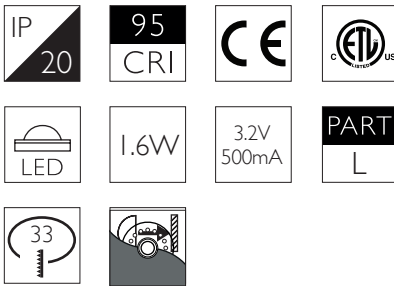

MINIMO FIXED TRIMLESS

WIDE FLOOD

Category Interior use only IP20

Material Machined Aluminium

Trim Plaster-in Trimless

Cutout ø33mm

Ceiling Thickness 5 - 25mm

Minimum Ceiling Void 20mm above top of luminaire module

System Power 1.6W

Module Output 140lm   **Absolute Output** 125lm

LOR 89%

Glare Cut Off 15°

Glare Comfort Cut Off 45°

Colour Temperature 3000K | 2700K | *

CRI Ra: 95   **TM-30** Rf: 93 Rg: 99

Optic 60°

Gear Type Dimmable options available

Gear Location Remote - No access through cutout for dimmable drivers

Weight 40g

* Please enquire as to the availability of non-standard Colour Temperatures

Cut Off: 15°
Glare Comfort Cut Off: 45°

Minimo Fixed Trimless is a miniature recessed LED luminaire providing high performance accent lighting from a compact source. With 95CRI, Minimo Fixed is perfect for use in colour-critical applications. With an aperture of just ø24mm, Minimo Fixed Trimless is the most discreet fixture in the Precision Lighting range. Tool-less, site changeable optics allow flexibility in varying environments. Minimo Fixed Trimless is machined from aerospace grade 6063-T6 aluminium, delivering a lumen package of 140lm at 1.6W.

Product Photometry independently tested in accordance with LM-79

Distance (m)	Beam Diameter (m)	Illuminance (lx)
1m	1.15m	125 lx
2m	2.31m	31 lx
3m	3.46m	14 lx
4m	4.62m	8 lx
5m	5.77m	5 lx

RCT-601-AL-XX9560

For 3000K Substitute XX with 30 | For 2700K Substitute XX with 27