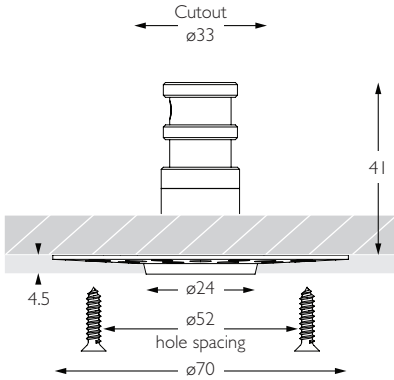

Product Photometry independently tested in accordance with LM-79

| Distance (m) | Beam Diameter (m) | Illuminance (lx) |
|--------------|-------------------|------------------|
| 1m | 0.54m | 360 lx |
| 2m | 1.07m | 90 lx |
| 3m | 1.61m | 40 lx |
| 4m | 2.14m | 23 lx |
| 5m | 2.68m | 14 lx |

CRI Ra: 95 **TM-30** Rf: 93 Rg: 99

Optic 60°

Gear Type Dimmable options available

Gear Location Remote - No access through cutout for dimmable drivers

Weight 40g

* Please enquire as to the availability of non-standard Colour Temperatures

Glare Diagram

Cut Off: 15°
Glare Comfort Cut Off: 45°

Minimo Fixed Trimless is a miniature recessed LED luminaire providing high performance accent lighting from a compact source. With 95CRI, Minimo Fixed is perfect for use in colour-critical applications. With an aperture of just ø24mm, Minimo Fixed Trimless is the most discreet fixture in the Precision Lighting range. Tool-less, site changeable optics allow flexibility in varying environments. Minimo Fixed Trimless is machined from aerospace grade 6063-T6 aluminium, delivering a lumen package of 140lm at 1.6W.

Product Photometry independently tested in accordance with LM-79

| Distance (m) | Beam Diameter (m) | Illuminance (lx) |
|--------------|-------------------|------------------|
| 1m | 1.15m | 125 lx |
| 2m | 2.31m | 31 lx |
| 3m | 3.46m | 14 lx |
| 4m | 4.62m | 8 lx |
| 5m | 5.77m | 5 lx |