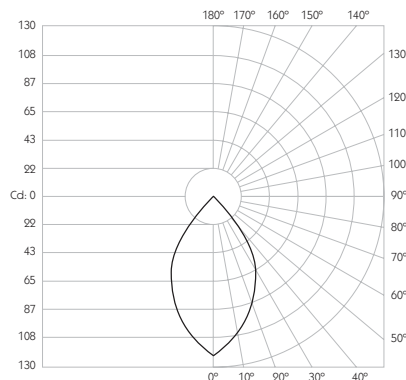

Product Photometry independently tested in accordance with LM-79

Distance (m)	Beam Diameter (m)	Illuminance (lx)
1m	0.21m	1,193 lx
2m	0.42m	298 lx
3m	0.63m	133 lx
4m	0.84m	75 lx
5m	1.05m	48 lx

IP 20

95 CRI

LOR 89%

Glare Cut Off 30°

Glare Comfort Cut Off 68°

Colour Temperature 3000K | 2700K | *

CRI Ra: 95 **TM-30** Rf: 93 Rg: 99

Optic 60°

Gear Type Dimmable options available

Gear Location Remote - No access through cutout for dimmable drivers

Weight 42g

* Please enquire as to the availability of non-standard Colour Temperatures

Glare Diagram

Cut Off: 30°
Glare Comfort Cut Off: 68°

Minimo Fixed Trimless is a miniature recessed LED luminaire providing high performance accent lighting from a compact source with minimal glare. With 95CRI, Minimo Fixed is perfect for use in colour-critical applications. With an aperture of just ø24mm, Minimo Fixed Trimless is the most discreet fixture in the Precision Lighting range. Tool-less, site changeable optics allow flexibility in varying environments. Minimo Fixed Trimless is machined from aerospace grade 6063-T6 aluminium, delivering a lumen package of 140lm at 1.6W.

Product Photometry independently tested in accordance with LM-79

Distance (m)	Beam Diameter (m)	Illuminance (lx)
1m	1.15m	125 lx
2m	2.31m	31 lx
3m	3.46m	14 lx
4m	4.62m	8 lx
5m	5.77m	5 lx

Trimless

RCT-602-AL-XX9560