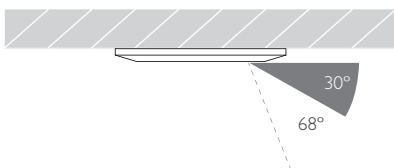

Gear Type Dimmable options available

Gear Location Remote - No access through cutout for dimmable drivers

Weight 42g

* Please enquire as to the availability of non-standard Colour Temperatures

Glare Diagram

Cut Off: 30°
Glare Comfort Cut Off: 68°

Minimo Fixed Trimless is a miniature recessed LED luminaire providing high performance accent lighting from a compact source with minimal glare. With 95CRI, Minimo Fixed is perfect for use in colour-critical applications. With an aperture of just ø24mm, Minimo Fixed Trimless is the most discreet fixture in the Precision Lighting range. Tool-less, site changeable optics allow flexibility in varying environments. Minimo Fixed Trimless is machined from aerospace grade 6063-T6 aluminium, delivering a lumen package of 140lm at 1.6W.

Product Photometry independently tested in accordance with LM-79

Distance (m)	Beam Diameter (m)	Illuminance (lx)
1m	0.21m	1,193 lx
2m	0.42m	298 lx
3m	0.63m	133 lx
4m	0.84m	75 lx
5m	1.05m	48 lx

IP 20

95 CRI