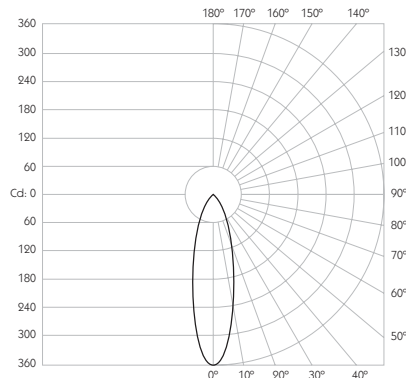

MINIMO FIXED TRIMLESS

DEEP RECESS | FLOOD

Category Interior use only IP20

Material Machined Aluminium

Trim Plaster-in Trimless

Cutout ø33mm

Ceiling Thickness 5 - 25mm

Minimum Ceiling Void 20mm above top of luminaire module

System Power 1.6W

Module Output 140lm   **Absolute Output** 113lm

LOR 81%

Glare Cut Off 30°

Glare Comfort Cut Off 68°

Colour Temperature 3000K | 2700K | *

CRI Ra: 95   **TM-30** Rf: 93 Rg: 99

Optic 30°

Gear Type Dimmable options available

Gear Location Remote - No access through cutout for dimmable drivers

Weight 42g

* Please enquire as to the availability of non-standard Colour Temperatures

Cut Off: 30°
Glare Comfort Cut Off: 68°

Minimo Fixed Trimless is a miniature recessed LED luminaire providing high performance accent lighting from a compact source with minimal glare. With 95CRI, Minimo Fixed is perfect for use in colour-critical applications. With an aperture of just ø24mm, Minimo Fixed Trimless is the most discreet fixture in the Precision Lighting range. Tool-less, site changeable optics allow flexibility in varying environments. Minimo Fixed Trimless is machined from aerospace grade 6063-T6 aluminium, delivering a lumen package of 140lm at 1.6W.

Product Photometry independently tested in accordance with LM-79

RCT-602-AL-XX9530

For 3000K Substitute XX with 30 | For 2700K Substitute XX with 27