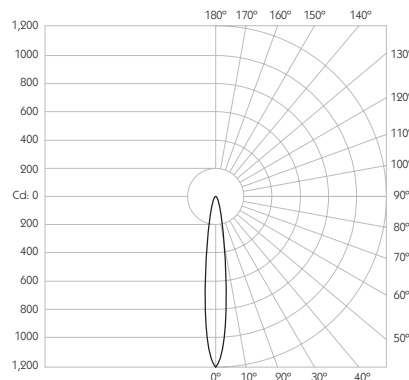

System Power 1.6W

Module Output 140lm **Absolute Output** 124lm

LOR 89%

Glare Cut Off 30°

Glare Comfort Cut Off 68°

Colour Temperature 3000K | 2700K | *

CRI Ra: 95 **TM-30** Rf: 93 Rg: 99

Optic 12°

Gear Type Dimmable options available

Gear Location Remote - No access through cutout for dimmable drivers

Weight 42g

* Please enquire as to the availability of non-standard Colour Temperatures

Glare Diagram

Product Photometry independently tested in accordance with LM-79

Distance (m)	Beam Diameter (m)	Illuminance (lx)
1m	0.21m	1,193 lx
2m	0.42m	298 lx
3m	0.63m	133 lx
4m	0.84m	75 lx
5m	1.05m	48 lx

IP 20

95 CRI