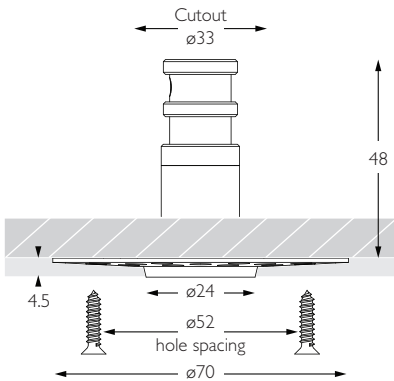

Material Machined Aluminium

Trim Plaster-in Trimless

Cutout ø33mm

Ceiling Thickness 5 - 25mm

Minimum Ceiling Void 20mm above top of luminaire module

System Power 1.6W

Module Output 140lm **Absolute Output** 124lm

Weight 42g

* Please enquire as to the availability of non-standard Colour Temperatures

Glare Diagram

Cut Off: 30°
Glare Comfort Cut Off: 68°

Minimo Fixed Trimless is a miniature recessed LED luminaire providing high performance accent lighting from a compact source with minimal glare. With 95CRI, Minimo Fixed is perfect for use in colour-critical applications. With an aperture of just ø24mm, Minimo Fixed Trimless is the most discreet fixture in the Precision Lighting range. Tool-less, site changeable optics allow flexibility in varying environments. Minimo Fixed Trimless is machined from aerospace grade 6063-T6 aluminium, delivering a lumen package of 140lm at 1.6W.

Product Photometry independently tested in accordance with LM-79

Distance (m)	Beam Diameter (m)	Illuminance (lx)
1m	1.15m	125 lx
2m	2.31m	31 lx
3m	3.46m	14 lx
4m	4.62m	8 lx
5m	5.77m	5 lx

Trimless

RCT-602-AL-XX9560