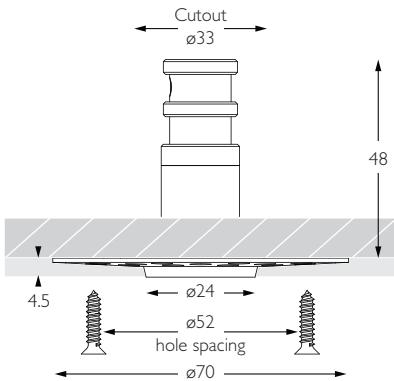

MINIMO FIXED TRIMLESS

DEEP RECESS | NARROW SPOT

Category Interior use only IP20

Material Machined Aluminium

Trim Plaster-in Trimless

Cutout ø33mm

Ceiling Thickness 5 - 25mm

Minimum Ceiling Void 20mm above top of luminaire module

System Power 1.6W

Module Output 140lm   **Absolute Output** 124lm

LOR 89%

Glare Cut Off 30°

Glare Comfort Cut Off 68°

Colour Temperature 3000K | 2700K | *

CRI Ra: 95   **TM-30** Rf: 93 Rg: 99

Optic 12°

Gear Type Dimmable options available

Gear Location Remote - No access through cutout for dimmable drivers

Weight 42g

* Please enquire as to the availability of non-standard Colour Temperatures

Cut Off: 30°
Glare Comfort Cut Off: 68°

Minimo Fixed Trimless is a miniature recessed LED luminaire providing high performance accent lighting from a compact source with minimal glare. With 95CRI, Minimo Fixed is perfect for use in colour-critical applications. With an aperture of just ø24mm, Minimo Fixed Trimless is the most discreet fixture in the Precision Lighting range. Tool-less, site changeable optics allow flexibility in varying environments. Minimo Fixed Trimless is machined from aerospace grade 6063-T6 aluminium, delivering a lumen package of 140lm at 1.6W.

Product Photometry independently tested in accordance with LM-79

Distance (m)	Beam Diameter (m)	Illuminance (lx)
1m	0.21m	1,193 lx
2m	0.42m	298 lx
3m	0.63m	133 lx
4m	0.84m	75 lx
5m	1.05m	48 lx

IP 20

95 CRI

CE

ETL US

LED

1.6W

3.2V 500mA

PART L

33

[Image]

RCT-602-AL-XX9512

For 3000K Substitute XX with 30 | For 2700K Substitute XX with 27