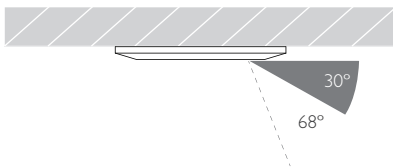

Cutout ø33mm

Ceiling Thickness 5 - 25mm

Minimum Ceiling Void 20mm above top of luminaire module

System Power 1.6W

Module Output 140lm **Absolute Output** 113lm

LOR 81%

Glare Cut Off 30°

Glare Comfort Cut Off 68°

Colour Temperature 3000K | 2700K | *

CRI Ra: 95 **TM-30** Rf: 93 Rg: 99

Optic 30°

Gear Type Dimmable options available

Gear Location Remote - No access through cutout for dimmable drivers

Weight 42g

* Please enquire as to the availability of non-standard Colour Temperatures

Glare Diagram

Cut Off: 30°
Glare Comfort Cut Off: 68°

Minimo Fixed Trimless is a miniature recessed LED luminaire providing high performance accent lighting from a compact source with minimal glare. With 95CRI, Minimo Fixed is perfect for use in colour-critical applications. With an aperture of just ø24mm, Minimo Fixed Trimless is the most discreet fixture in the Precision Lighting range. Tool-less, site changeable optics allow flexibility in varying environments. Minimo Fixed Trimless is machined from aerospace grade 6063-T6 aluminium, delivering a lumen package of 140lm at 1.6W.