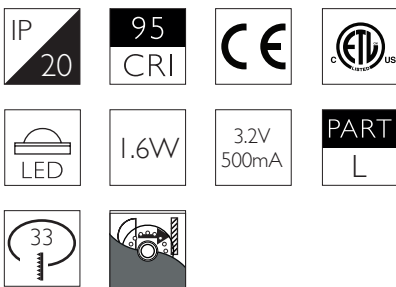

MINIMO FIXED TRIMLESS

DEEP RECESS | FLOOD

Category Interior use only IP20

Material Machined Aluminium

Trim Plaster-in Trimless

Cutout ø33mm

Ceiling Thickness 5 - 25mm

Minimum Ceiling Void 20mm above top of luminaire module

System Power 1.6W

Module Output 140lm   **Absolute Output** 113lm

LOR 81%

Glare Cut Off 30°

Glare Comfort Cut Off 68°

Colour Temperature 3000K | 2700K | *

CRI Ra: 95   **TM-30** Rf: 93 Rg: 99

Optic 30°

Gear Type Dimmable options available

Gear Location Remote - No access through cutout for dimmable drivers

Weight 42g

* Please enquire as to the availability of non-standard Colour Temperatures

Cut Off: 30°
Glare Comfort Cut Off: 68°

Minimo Fixed Trimless is a miniature recessed LED luminaire providing high performance accent lighting from a compact source with minimal glare. With 95CRI, Minimo Fixed is perfect for use in colour-critical applications. With an aperture of just ø24mm, Minimo Fixed Trimless is the most discreet fixture in the Precision Lighting range. Tool-less, site changeable optics allow flexibility in varying environments. Minimo Fixed Trimless is machined from aerospace grade 6063-T6 aluminium, delivering a lumen package of 140lm at 1.6W.

Product Photometry independently tested in accordance with LM-79

RCT-602-AL-XX9530

For 3000K Substitute XX with 30 | For 2700K Substitute XX with 27