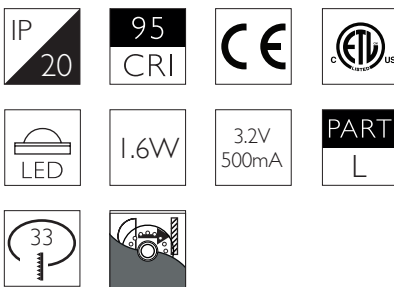

Colour Temperature 3000K | 2700K | *

CRI Ra: 95 **TM-30** Rf: 93 Rg: 99

Optic 30°

Gear Type Dimmable options available

Gear Location Remote - No access through cutout for dimmable drivers

Weight 42g

* Please enquire as to the availability of non-standard Colour Temperatures

LOR 89%

Glare Cut Off 30°

Glare Comfort Cut Off 68°

Colour Temperature 3000K | 2700K | *

CRI Ra: 95 **TM-30** Rf: 93 Rg: 99

Optic 60°

Gear Type Dimmable options available

Gear Location Remote - No access through cutout for dimmable drivers

Weight 42g

* Please enquire as to the availability of non-standard Colour Temperatures

Glare Diagram

Cut Off: 30°
Glare Comfort Cut Off: 68°

Minimo Fixed Trimless is a miniature recessed LED luminaire providing high performance accent lighting from a compact source with minimal glare. With 95CRI, Minimo Fixed is perfect for use in colour-critical applications. With an aperture of just ø24mm, Minimo Fixed Trimless is the most discreet fixture in the Precision Lighting range. Tool-less, site changeable optics allow flexibility in varying environments. Minimo Fixed Trimless is machined from aerospace grade 6063-T6 aluminium, delivering a lumen package of 140lm at 1.6W.

Product Photometry independently tested in accordance with LM-79

Distance (m)	Beam Diameter (m)	Illuminance (lx)
1m	1.15m	125 lx
2m	2.31m	31 lx
3m	3.46m	14 lx
4m	4.62m	8 lx
5m	5.77m	5 lx

Trimless

RCT-602-AL-XX9560