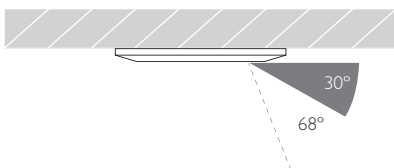

Glare Diagram

Cut Off: 30°
Glare Comfort Cut Off: 68°