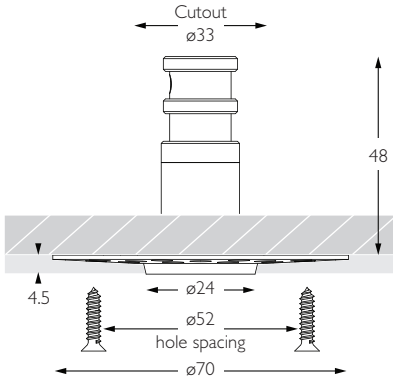

Cutout ø33mm

Ceiling Thickness 5 - 25mm

Minimum Ceiling Void 20mm above top of luminaire module

System Power 1.6W

Module Output 140lm **Absolute Output** 113lm

LOR 81%

Glare Cut Off 30°

Glare Comfort Cut Off 68°

Colour Temperature 3000K | 2700K | *

CRI Ra: 95 **TM-30** Rf: 93 Rg: 99

Optic 30°

Gear Type Dimmable options available

Gear Location Remote - No access through cutout for dimmable drivers

Weight 42g

* Please enquire as to the availability of non-standard Colour Temperatures

Glare Diagram

Cut Off: 30°
Glare Comfort Cut Off: 68°

Minimo Fixed Trimless is a miniature recessed LED luminaire providing high performance accent lighting from a compact source with minimal glare. With 95CRI, Minimo Fixed is perfect for use in colour-critical applications. With an aperture of just ø24mm, Minimo Fixed Trimless is the most discreet fixture in the Precision Lighting range. Tool-less, site changeable optics allow flexibility in varying environments. Minimo Fixed Trimless is machined from aerospace grade 6063-T6 aluminium, delivering a lumen package of 140lm at 1.6W.

Product Photometry independently tested in accordance with LM-79

Distance (m)	Beam Diameter (m)	Illuminance (lx)
1m	1.15m	125 lx
2m	2.31m	31 lx
3m	3.46m	14 lx
4m	4.62m	8 lx
5m	5.77m	5 lx

Trimless

RCT-602-AL-XX9560