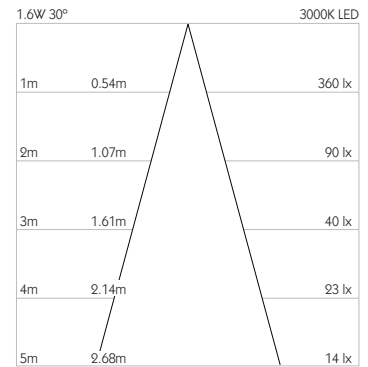

MINIMO FIXED TRIMLESS

DEEP RECESS | FLOOD

Category Interior use only IP20

Material Machined Aluminium

Trim Plaster-in Trimless

Cutout ø33mm

Ceiling Thickness 5 - 25mm

Minimum Ceiling Void 20mm above top of luminaire module

System Power 1.6W

Module Output 140lm   **Absolute Output** 113lm

LOR 81%

Glare Cut Off 30°

Glare Comfort Cut Off 68°

Colour Temperature 3000K | 2700K | *

CRI Ra: 95   **TM-30** Rf: 93 Rg: 99

Optic 30°

Gear Type Dimmable options available

Gear Location Remote - No access through cutout for dimmable drivers

Weight 42g

* Please enquire as to the availability of non-standard Colour Temperatures

Cut Off: 30°
Glare Comfort Cut Off: 68°

Minimo Fixed Trimless is a miniature recessed LED luminaire providing high performance accent lighting from a compact source with minimal glare. With 95CRI, Minimo Fixed is perfect for use in colour-critical applications. With an aperture of just ø24mm, Minimo Fixed Trimless is the most discreet fixture in the Precision Lighting range. Tool-less, site changeable optics allow flexibility in varying environments. Minimo Fixed Trimless is machined from aerospace grade 6063-T6 aluminium, delivering a lumen package of 140lm at 1.6W.

Product Photometry independently tested in accordance with LM-79

RCT-602-AL-XX9530

For 3000K Substitute XX with 30 | For 2700K Substitute XX with 27