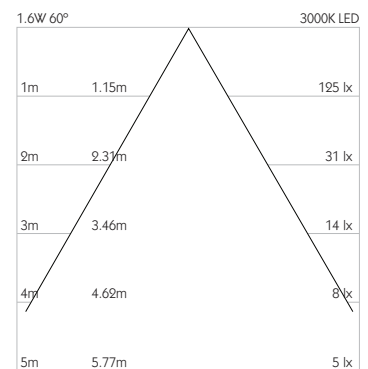

RS-602-AL-XX9560

RS-602-BK-XX9560

RS-602-WH-XX9560