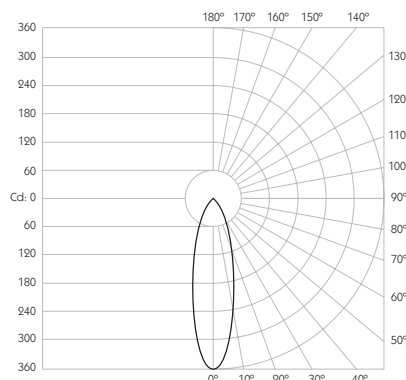

Product Photometry independently tested in accordance with LM-79

Distance (m)	Beam Diameter (m)	Illuminance (lx)
1m	0.21m	1,193 lx
2m	0.42m	298 lx
3m	0.63m	133 lx
4m	0.84m	75 lx
5m	1.05m	48 lx

Square Bezel

System Power 1.6W

Module Output 140lm **Absolute Output** 113lm

LOR 81%

Glare Cut Off 30°

Glare Comfort Cut Off 68°

Colour Temperature 3000K | 2700K | *

CRI Ra: 95 **TM-30** Rf: 93 Rg: 99

Optic 30°

Gear Type Dimmable options available

Gear Location Remote - No access through cutout for dimmable drivers

Weight 54g

* Please enquire as to the availability of non-standard Colour Temperatures

Glare Diagram

Product Photometry independently tested in accordance with LM-79

Height	Beam Diameter	Illuminance (lx)
1m	0.54m	360 lx
2m	1.07m	90 lx
3m	1.61m	40 lx
4m	2.14m	23 lx
5m	2.68m	14 lx

Square Bezel

RS-602-AL-XX9530