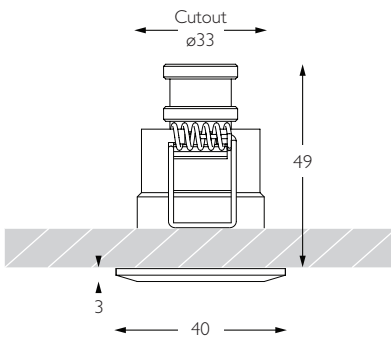

Product Photometry independently tested in accordance with LM-79

Height	Beam Diameter	Illuminance (lx)
1m	0.54m	360 lx
2m	1.07m	90 lx
3m	1.61m	40 lx
4m	2.14m	23 lx
5m	2.68m	14 lx

Square Bezel

RS-602-AL-XX9530

Ceiling Thickness 3 - 25mm

Minimum Ceiling Void 20mm above top of luminaire module

System Power 1.6W

Module Output 140lm **Absolute Output** 124lm

LOR 89%

Glare Cut Off 30°

Glare Comfort Cut Off 68°

Colour Temperature 3000K | 2700K | *

CRI Ra: 95 **TM-30** Rf: 93 Rg: 99

Optic 60°

Gear Type Dimmable options available

Gear Location Remote - No access through cutout for dimmable drivers

Weight 54g

* Please enquire as to the availability of non-standard Colour Temperatures

Glare Diagram

Cut Off: 30°
Glare Comfort Cut Off: 68°

Minimo Fixed Square is a miniature recessed LED luminaire providing high performance accent lighting from a compact source with minimal glare. With 95CRI, Minimo Fixed is perfect for use in colour-critical applications. Tool-less, site changeable optics allow flexibility in varying environments. Minimo Fixed is machined from aerospace grade 6063-T6 aluminium, is available as standard in white, black and brushed aluminium finishes, and delivers a lumen package of 140lm at 1.6W.