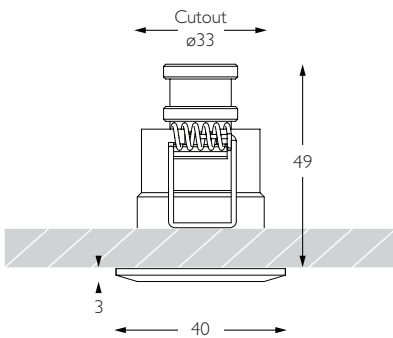

MINIMO FIXED SQUARE

DEEP RECESS | FLOOD

Category Interior use only IP20

Material Machined Aluminium

Finish Brushed Aluminium | Black | White | Custom

Cutout ø33mm

Ceiling Thickness 3 - 25mm

Minimum Ceiling Void 20mm above top of luminaire module

System Power 1.6W

Module Output 140lm   **Absolute Output** 113lm

LOR 81%

Glare Cut Off 30°

Glare Comfort Cut Off 68°

Colour Temperature 3000K | 2700K | *

CRI Ra: 95   **TM-30** Rf: 93 Rg: 99

Optic 30°

Gear Type Dimmable options available

Gear Location Remote - No access through cutout for dimmable drivers

Weight 54g

* Please enquire as to the availability of non-standard Colour Temperatures

Cut Off: 30°

Glare Comfort Cut Off: 68°

Minimo Fixed Square is a miniature recessed LED luminaire providing high performance accent lighting from a compact source with minimal glare. With 95CRI, Minimo Fixed is perfect for use in colour-critical applications. Tool-less, site changeable optics allow flexibility in varying environments. Minimo Fixed is machined from aerospace grade 6063-T6 aluminium, is available as standard in white, black and brushed aluminium finishes, and delivers a lumen package of 140lm at 1.6W.

Product Photometry independently tested in accordance with LM-79

Height	Beam Diameter	Illuminance (lx)
1m	0.54m	360 lx
2m	1.07m	90 lx
3m	1.61m	40 lx
4m	2.14m	23 lx
5m	2.68m	14 lx

RS-602-AL-XX9530

RS-602-BK-XX9530

RS-602-WH-XX9530