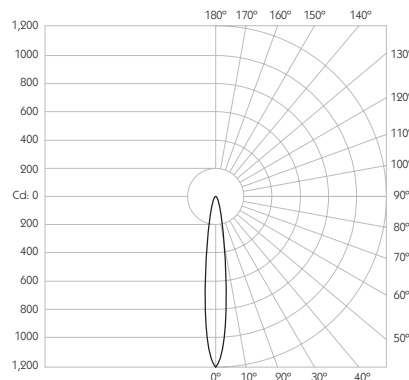

Minimum Ceiling Void 20mm above top of luminaire module

System Power 1.6W

Module Output 140lm **Absolute Output** 124lm

LOR 89%

Glare Cut Off 30°

Glare Comfort Cut Off 68°

Colour Temperature 3000K | 2700K | *

CRI Ra: 95 **TM-30** Rf: 93 Rg: 99

Optic 12°

Gear Type Dimmable options available

Gear Location Remote - No access through cutout for dimmable drivers

Weight 54g

* Please enquire as to the availability of non-standard Colour Temperatures

Glare Diagram

Cut Off: 30°
Glare Comfort Cut Off: 68°

Minimo Fixed Square is a miniature recessed LED luminaire providing high performance accent lighting from a compact source with minimal glare. With 95CRI, Minimo Fixed is perfect for use in colour-critical applications. Tool-less, site changeable optics allow flexibility in varying environments. Minimo Fixed is machined from aerospace grade 6063-T6 aluminium, is available as standard in white, black and brushed aluminium finishes, and delivers a lumen package of 140lm at 1.6W.

Product Photometry independently tested in accordance with LM-79

Distance (m)	Beam Diameter (m)	Illuminance (lx)
1m	0.21m	1,193 lx
2m	0.42m	298 lx
3m	0.63m	133 lx
4m	0.84m	75 lx
5m	1.05m	48 lx

Square Bezel