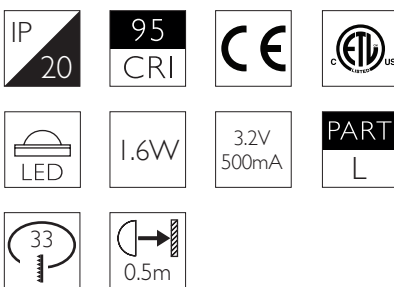

RS-602-AL-XX9560

RS-602-BK-XX9560

RS-602-WH-XX9560