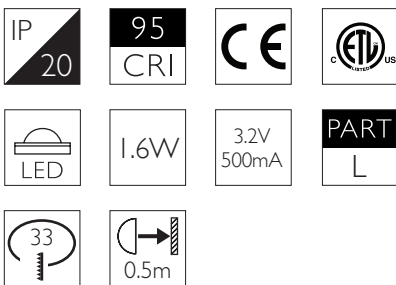

CRI Ra: 95 **TM-30** Rf: 93 Rg: 99

Optic 12°

Gear Type Dimmable options available

Gear Location Remote - No access through cutout for dimmable drivers

Weight 54g

* Please enquire as to the availability of non-standard Colour Temperatures

Glare Diagram

Cut Off: 30°
Glare Comfort Cut Off: 68°

Minimo Fixed Square is a miniature recessed LED luminaire providing high performance accent lighting from a compact source with minimal glare. With 95CRI, Minimo Fixed is perfect for use in colour-critical applications. Tool-less, site changeable optics allow flexibility in varying environments. Minimo Fixed is machined from aerospace grade 6063-T6 aluminium, is available as standard in white, black and brushed aluminium finishes, and delivers a lumen package of 140lm at 1.6W.

Product Photometry independently tested in accordance with LM-79

Distance (m)	Beam Diameter (m)	Illuminance (lx)
1m	0.21m	1,193 lx
2m	0.42m	298 lx
3m	0.63m	133 lx
4m	0.84m	75 lx
5m	1.05m	48 lx

Square Bezel

System Power 1.6W

Module Output 140lm **Absolute Output** 113lm

LOR 81%

Glare Cut Off 30°

Glare Comfort Cut Off 68°

Colour Temperature 3000K | 2700K | *

CRI Ra: 95 **TM-30** Rf: 93 Rg: 99

Optic 30°