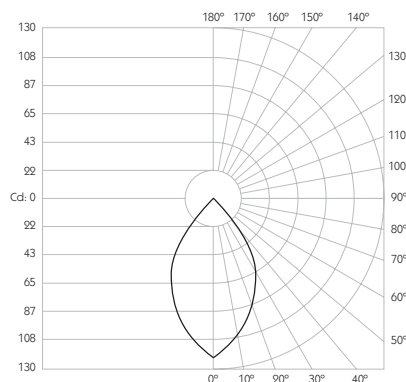

RS-602-AL-XX9560

RS-602-BK-XX9560

RS-602-WH-XX9560