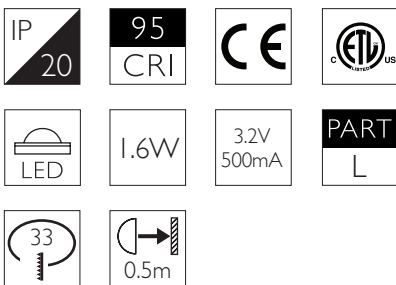

MINIMO FIXED SQUARE

DEEP RECESS | FLOOD

Category Interior use only IP20

Material Machined Aluminium

Finish Brushed Aluminium | Black | White | Custom

Cutout ø33mm

Ceiling Thickness 3 - 25mm

Minimum Ceiling Void 20mm above top of luminaire module

System Power 1.6W

Module Output 140lm   **Absolute Output** 113lm

LOR 81%

Glare Cut Off 30°

Glare Comfort Cut Off 68°

Colour Temperature 3000K | 2700K | *

CRI Ra: 95   **TM-30** Rf: 93 Rg: 99

Optic 30°

Gear Type Dimmable options available

Gear Location Remote - No access through cutout for dimmable drivers

Weight 54g

* Please enquire as to the availability of non-standard Colour Temperatures

Cut Off: 30°

Glare Comfort Cut Off: 68°

Minimo Fixed Square is a miniature recessed LED luminaire providing high performance accent lighting from a compact source with minimal glare. With 95CRI, Minimo Fixed is perfect for use in colour-critical applications. Tool-less, site changeable optics allow flexibility in varying environments. Minimo Fixed is machined from aerospace grade 6063-T6 aluminium, is available as standard in white, black and brushed aluminium finishes, and delivers a lumen package of 140lm at 1.6W.

Product Photometry independently tested in accordance with LM-79

Height	Beam Diameter	Illuminance (lx)
1m	0.54m	360 lx
2m	1.07m	90 lx
3m	1.61m	40 lx
4m	2.14m	23 lx
5m	2.68m	14 lx

RS-602-AL-XX9530

RS-602-BK-XX9530

RS-602-WH-XX9530