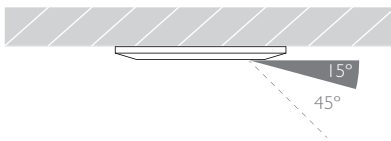

Glare Diagram

Cut Off: 15°

Glare Comfort Cut Off: 45°

IP 20	95 CRI	CE	ETL US
LED	1.6W	3.2V 500mA	PART L
33	0.5m		

Minimo Fixed Circular is a miniature recessed LED luminaire providing high performance accent lighting from a compact source. With 95CRI, Minimo Fixed is perfect for use in colour-critical applications. Tool-less, site changeable optics allow flexibility in varying environments. Minimo Fixed is machined from aerospace grade 6063-T6 aluminium or brass, is available as standard in white, black, polished brass, rubbed bronze and brushed aluminium finishes, and delivers a lumen package of 140lm at 1.6W.

Product Photometry independently tested in accordance with LM-79