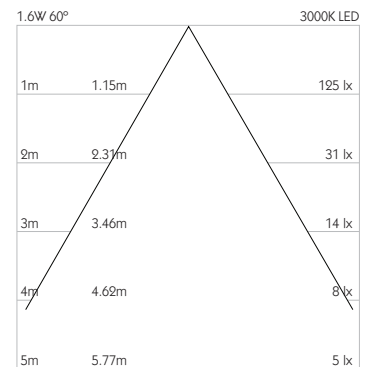

RC-601-AL-XX9560	
RC-601-RB-XX9560	
RC-601-PB-XX9560	
RC-601-BK-XX9560	
RC-601-WH-XX9560	

For 3000K Substitute XX with 30 | For 2700K Substitute XX with 27