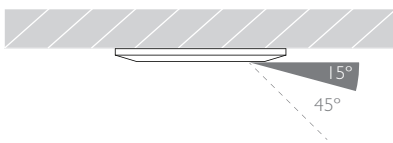

**Cutout** ø33mm

**Ceiling Thickness** 3 - 25mm

**Minimum Ceiling Void** 20mm above top of luminaire module

**System Power** 1.6W

**Module Output** 140lm      **Absolute Output** 125lm

**LOR** 89%

**Glare Cut Off** 15°

**Glare Comfort Cut Off** 45°

**Colour Temperature** 3000K | 2700K | \*

**CRI** Ra: 95      **TM-30** Rf: 93 Rg: 99

**Optic** 12°

**Gear Type** Dimmable options available

**Gear Location** Remote - No access through cutout for dimmable drivers

**Weight** AL BK WH - 51g | RB PB - 99g

\* Please enquire as to the availability of non-standard Colour Temperatures

Glare Diagram

Cut Off: 15°

Glare Comfort Cut Off: 45°

Minimo Fixed Circular is a miniature recessed LED luminaire providing high performance accent lighting from a compact source. With 95CRI, Minimo Fixed is perfect for use in colour-critical applications. Tool-less, site changeable optics allow flexibility in varying environments. Minimo Fixed is machined from aerospace grade 6063-T6 aluminium or brass, is available as standard in white, black, polished brass, rubbed bronze and brushed aluminium finishes, and delivers a lumen package of 140lm at 1.6W.