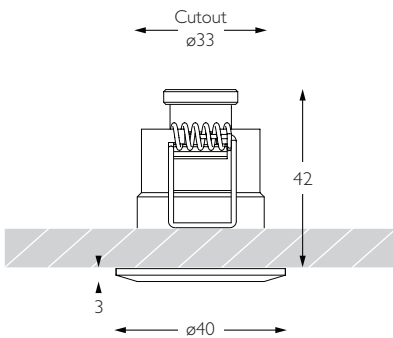

**Cutout** ø33mm

**Ceiling Thickness** 3 - 25mm

**Minimum Ceiling Void** 20mm above top of luminaire module

**System Power** 1.6W

**Module Output** 140lm      **Absolute Output** 125lm

**LOR** 89%

**Glare Cut Off** 15°

**Weight** AL BK WH - 51g | RB PB - 99g

\* Please enquire as to the availability of non-standard Colour Temperatures

Glare Diagram

Cut Off: 15°

Glare Comfort Cut Off: 45°

Minimo Fixed Circular is a miniature recessed LED luminaire providing high performance accent lighting from a compact source. With 95CRI, Minimo Fixed is perfect for use in colour-critical applications. Tool-less, site changeable optics allow flexibility in varying environments. Minimo Fixed is machined from aerospace grade 6063-T6 aluminium or brass, is available as standard in white, black, polished brass, rubbed bronze and brushed aluminium finishes, and delivers a lumen package of 140lm at 1.6W.

Product Photometry independently tested in accordance with LM-79

Distance	Beam Diameter	Lumen Output
1m	0.21m	1,193 lx
2m	0.42m	298 lx
3m	0.63m	133 lx
4m	0.84m	75 lx
5m	1.05m	48 lx

Circular Bezel

RC-601-AL-XX9512