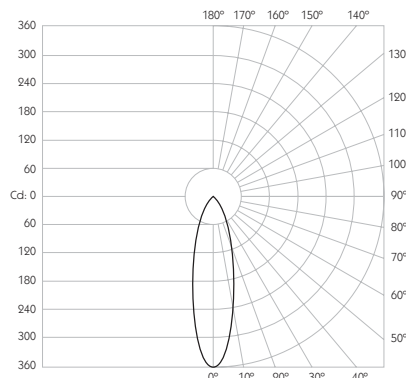

Product Photometry independently tested in accordance with LM-79

Distance	Beam Diameter	Lumen Output
1m	0.21m	1,193 lx
2m	0.42m	298 lx
3m	0.63m	133 lx
4m	0.84m	75 lx
5m	1.05m	48 lx

Circular Bezel

RC-601-AL-XX9512

**Cutout** ø33mm

**Ceiling Thickness** 3 - 25mm

**Minimum Ceiling Void** 20mm above top of luminaire module

**System Power** 1.6W

**Module Output** 140lm      **Absolute Output** 114lm

**LOR** 81%

**Glare Cut Off** 15°

**Weight** AL BK WH - 51g | RB PB - 99g

\* Please enquire as to the availability of non-standard Colour Temperatures

Glare Diagram

Cut Off: 15°

Glare Comfort Cut Off: 45°

Minimo Fixed Circular is a miniature recessed LED luminaire providing high performance accent lighting from a compact source. With 95CRI, Minimo Fixed is perfect for use in colour-critical applications. Tool-less, site changeable optics allow flexibility in varying environments. Minimo Fixed is machined from aerospace grade 6063-T6 aluminium or brass, is available as standard in white, black, polished brass, rubbed bronze and brushed aluminium finishes, and delivers a lumen package of 140lm at 1.6W.

Product Photometry independently tested in accordance with LM-79

Height	Beam Diameter	Illuminance (lx)
1m	0.54m	360 lx
2m	1.07m	90 lx
3m	1.61m	40 lx
4m	2.14m	23 lx
5m	2.68m	14 lx

Circular Bezel

	RC-601-AL-XX9530
	RC-601-RB-XX9530
	RC-601-PB-XX9530
	RC-601-BK-XX9530
	RC-601-WH-XX9530