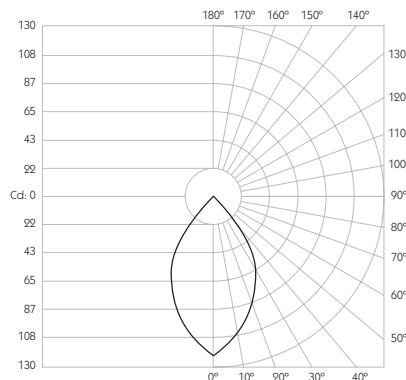

RC-601-AL-XX9560	
RC-601-RB-XX9560	
RC-601-PB-XX9560	
RC-601-BK-XX9560	
RC-601-WH-XX9560	

For 3000K Substitute XX with 30 | For 2700K Substitute XX with 27