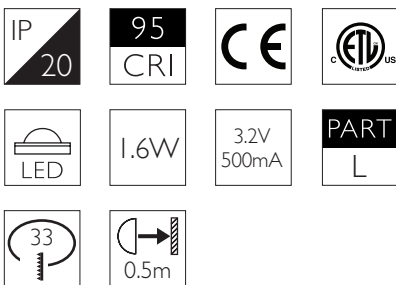

**Cutout** ø33mm

**Ceiling Thickness** 3 - 25mm

**Minimum Ceiling Void** 20mm above top of luminaire module

**System Power** 1.6W

**Module Output** 140lm      **Absolute Output** 125lm

**LOR** 89%

**Glare Cut Off** 15°

**Glare Comfort Cut Off** 45°

**Colour Temperature** 3000K | 2700K | \*

**CRI** Ra: 95      **TM-30** Rf: 93 Rg: 99

**Optic** 12°

**Gear Type** Dimmable options available

**Gear Location** Remote - No access through cutout for dimmable drivers

**Weight** AL BK WH - 51g | RB PB - 99g

\* Please enquire as to the availability of non-standard Colour Temperatures

Glare Diagram

Cut Off: 15°

Glare Comfort Cut Off: 45°

Minimo Fixed Circular is a miniature recessed LED luminaire providing high performance accent lighting from a compact source. With 95CRI, Minimo Fixed is perfect for use in colour-critical applications. Tool-less, site changeable optics allow flexibility in varying environments. Minimo Fixed is machined from aerospace grade 6063-T6 aluminium or brass, is available as standard in white, black, polished brass, rubbed bronze and brushed aluminium finishes, and delivers a lumen package of 140lm at 1.6W.

Product Photometry independently tested in accordance with LM-79

Distance	Beam Diameter	Lumen Output
1m	0.21m	1,193 lx
2m	0.42m	298 lx
3m	0.63m	133 lx
4m	0.84m	75 lx
5m	1.05m	48 lx

Circular Bezel

RC-601-AL-XX9512