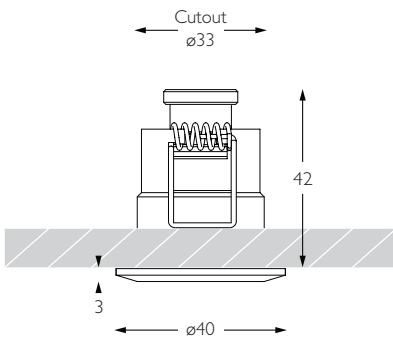

FLOOD

Category Interior use only IP20

Material Machined Aluminium | Machined Brass

Finish Aluminium | Rubbed Bronze | Polished Brass | Black | White | Custom

Cutout ø33mm

Ceiling Thickness 3 - 25mm

Minimum Ceiling Void 20mm above top of luminaire module

System Power 1.6W

Module Output 140lm   **Absolute Output** 114lm

LOR 81%

Glare Cut Off 15°

Glare Comfort Cut Off 45°

Colour Temperature 3000K | 2700K | *

CRI Ra: 95   **TM-30** Rf: 93 Rg: 99

Optic 30°

Gear Type Dimmable options available

Gear Location Remote - No access through cutout for dimmable drivers

Weight AL BK WH - 51g | RB PB - 99g

* Please enquire as to the availability of non-standard Colour Temperatures

Cut Off: 15°

Glare Comfort Cut Off: 45°

Minimo Fixed Circular is a miniature recessed LED luminaire providing high performance accent lighting from a compact source. With 95CRI, Minimo Fixed is perfect for use in colour-critical applications. Tool-less, site changeable optics allow flexibility in varying environments. Minimo Fixed is machined from aerospace grade 6063-T6 aluminium or brass, is available as standard in white, black, polished brass, rubbed bronze and brushed aluminium finishes, and delivers a lumen package of 140lm at 1.6W.

Product Photometry independently tested in accordance with LM-79

Height	Beam Diameter	Illuminance (lx)
1m	0.54m	360 lx
2m	1.07m	90 lx
3m	1.61m	40 lx
4m	2.14m	23 lx
5m	2.68m	14 lx

	RC-601-AL-XX9530
	RC-601-RB-XX9530
	RC-601-PB-XX9530
	RC-601-BK-XX9530
	RC-601-WH-XX9530

For 3000K Substitute XX with 30 | For 2700K Substitute XX with 27

**PRECISION
LIGHTING**

SALES@PRECISIONLIGHTING.CO.UK

WWW.PRECISIONLIGHTING.CO.UK

42 RIVERSIDE ROAD
LONDON SW17 0BA

t. +44 (0) 20 8947 6616
f. +44 (0) 20 8286 6626