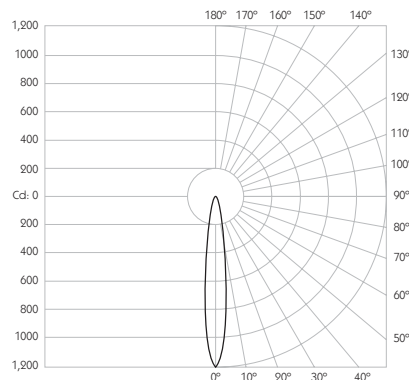

**Cutout** ø33mm

**Ceiling Thickness** 3 - 25mm

**Minimum Ceiling Void** 20mm above top of luminaire module

**System Power** 1.6W

**Module Output** 140lm      **Absolute Output** 125lm

**LOR** 89%

**Glare Cut Off** 15°

**Glare Comfort Cut Off** 45°

**Colour Temperature** 3000K | 2700K | \*

**CRI** Ra: 95      **TM-30** Rf: 93 Rg: 99

**Optic** 12°

**Gear Type** Dimmable options available

**Gear Location** Remote - No access through cutout for dimmable drivers

**Weight** AL BK WH - 51g | RB PB - 99g

\* Please enquire as to the availability of non-standard Colour Temperatures

Glare Diagram

Cut Off: 15°

Glare Comfort Cut Off: 45°

Minimo Fixed Circular is a miniature recessed LED luminaire providing high performance accent lighting from a compact source. With 95CRI, Minimo Fixed is perfect for use in colour-critical applications. Tool-less, site changeable optics allow flexibility in varying environments. Minimo Fixed is machined from aerospace grade 6063-T6 aluminium or brass, is available as standard in white, black, polished brass, rubbed bronze and brushed aluminium finishes, and delivers a lumen package of 140lm at 1.6W.

Product Photometry independently tested in accordance with LM-79

Distance	Beam Diameter	Lumen Output
1m	0.21m	1,193 lx
2m	0.42m	298 lx
3m	0.63m	133 lx
4m	0.84m	75 lx
5m	1.05m	48 lx

Circular Bezel

RC-601-AL-XX9512