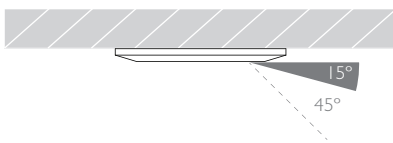

**Cutout** ø33mm

**Ceiling Thickness** 3 - 25mm

**Minimum Ceiling Void** 20mm above top of luminaire module

**System Power** 1.6W

**Module Output** 140lm      **Absolute Output** 114lm

**LOR** 81%

**Glare Cut Off** 15°

**Glare Comfort Cut Off** 45°

**Colour Temperature** 3000K | 2700K | \*

**CRI** Ra: 95      **TM-30** Rf: 93 Rg: 99

**Optic** 30°

**Gear Type** Dimmable options available

**Gear Location** Remote - No access through cutout for dimmable drivers

**Weight** AL BK WH - 51g | RB PB - 99g

\* Please enquire as to the availability of non-standard Colour Temperatures

Glare Diagram

Cut Off: 15°

Glare Comfort Cut Off: 45°

Minimo Fixed Circular is a miniature recessed LED luminaire providing high performance accent lighting from a compact source. With 95CRI, Minimo Fixed is perfect for use in colour-critical applications. Tool-less, site changeable optics allow flexibility in varying environments. Minimo Fixed is machined from aerospace grade 6063-T6 aluminium or brass, is available as standard in white, black, polished brass, rubbed bronze and brushed aluminium finishes, and delivers a lumen package of 140lm at 1.6W.