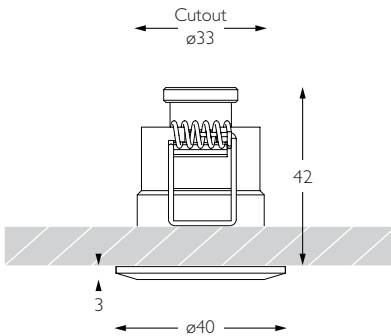

**CRI** Ra: 95      **TM-30** Rf: 93 Rg: 99

**Optic** 60°

**Gear Type** Dimmable options available

**Gear Location** Remote - No access through cutout for dimmable drivers

**Weight** AL BK WH - 51g | RB PB - 99g

\* Please enquire as to the availability of non-standard Colour Temperatures

Glare Diagram

Cut Off: 15°

Glare Comfort Cut Off: 45°

IP 20	95 CRI	CE	ETL US
LED	1.6W	3.2V 500mA	PART L
33	0.5m		

Minimo Fixed Circular is a miniature recessed LED luminaire providing high performance accent lighting from a compact source. With 95CRI, Minimo Fixed is perfect for use in colour-critical applications. Tool-less, site changeable optics allow flexibility in varying environments. Minimo Fixed is machined from aerospace grade 6063-T6 aluminium or brass, is available as standard in white, black, polished brass, rubbed bronze and brushed aluminium finishes, and delivers a lumen package of 140lm at 1.6W.