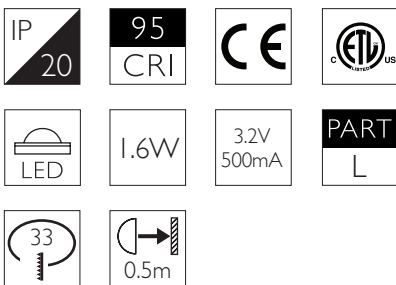

**Cutout** ø33mm

**Ceiling Thickness** 3 - 25mm

**Minimum Ceiling Void** 20mm above top of luminaire module

**System Power** 1.6W

**Module Output** 140lm      **Absolute Output** 114lm

**LOR** 81%

**Glare Cut Off** 15°

**Glare Comfort Cut Off** 45°

**Colour Temperature** 3000K | 2700K | \*

**CRI** Ra: 95      **TM-30** Rf: 93 Rg: 99

**Optic** 30°

**Gear Type** Dimmable options available

**Gear Location** Remote - No access through cutout for dimmable drivers

**Weight** AL BK WH - 51g | RB PB - 99g

\* Please enquire as to the availability of non-standard Colour Temperatures

Glare Diagram

Cut Off: 15°

Glare Comfort Cut Off: 45°

Minimo Fixed Circular is a miniature recessed LED luminaire providing high performance accent lighting from a compact source. With 95CRI, Minimo Fixed is perfect for use in colour-critical applications. Tool-less, site changeable optics allow flexibility in varying environments. Minimo Fixed is machined from aerospace grade 6063-T6 aluminium or brass, is available as standard in white, black, polished brass, rubbed bronze and brushed aluminium finishes, and delivers a lumen package of 140lm at 1.6W.

Product Photometry independently tested in accordance with LM-79

Height	Beam Diameter	Illuminance (lx)
1m	0.54m	360 lx
2m	1.07m	90 lx
3m	1.61m	40 lx
4m	2.14m	23 lx
5m	2.68m	14 lx

Circular Bezel

	RC-601-AL-XX9530
	RC-601-RB-XX9530
	RC-601-PB-XX9530
	RC-601-BK-XX9530
	RC-601-WH-XX9530