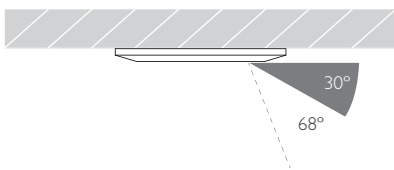

Glare Diagram

Cut Off: 30°
Glare Comfort Cut Off: 68°

Minimo Fixed Circular is a miniature recessed LED luminaire providing high performance accent lighting from a compact source with minimal glare. With 95CRI, Minimo Fixed is perfect for use in colour-critical applications. Tool-less, site changeable optics allow flexibility in varying environments. Minimo Fixed is machined from aerospace grade 6063-T6 aluminium or brass, and is available as standard in white, black, polished brass, rubbed bronze and brushed aluminium finishes, and delivers a lumen package of 140lm at 1.6W.

Product Photometry independently tested in accordance with LM-79