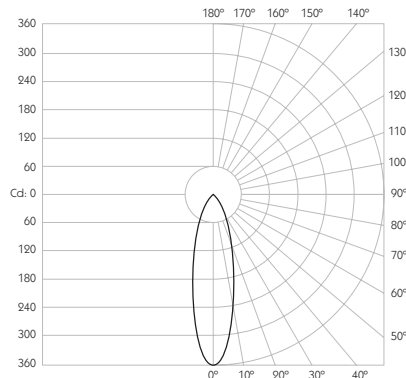

IP 20	95 CRI	CE	ETL US
LED	1.6W	3.2V 500mA	PART L
33	0.5m		

Grey	RC-602-AL-XX9530
Black	RC-602-RB-XX9530
White	RC-602-PB-XX9530
Polished Brass	RC-602-BK-XX9530
Brushed Aluminium	RC-602-WH-XX9530

For 3000K Substitute XX with 30 | For 2700K Substitute XX with 27

PRECISION
LIGHTING

SALES@PRECISIONLIGHTING.CO.UK
WWW.PRECISIONLIGHTING.CO.UK

42 RIVERSIDE ROAD
LONDON SW17 0BA
t. +44 (0) 20 8947 6616
f. +44 (0) 20 8286 6626