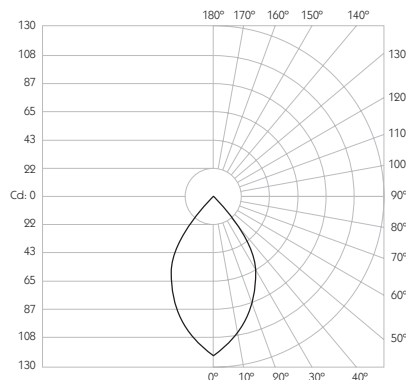

Ceiling Thickness 3 - 25mm

Minimum Ceiling Void 20mm above top of luminaire module

System Power 1.6W

Module Output 140lm **Absolute Output** 124lm

LOR 89%

Glare Cut Off 30°

Glare Comfort Cut Off 68°

Colour Temperature 3000K | 2700K | *

CRI Ra: 95 **TM-30** Rf: 93 Rg: 99

Optic 60°

Gear Type Dimmable options available

Gear Location Remote - No access through cutout for dimmable drivers

Weight AL BK WH - 53g | RB PB - 101g

* Please enquire as to the availability of non-standard Colour Temperatures

Product Photometry independently tested in accordance with LM-79

Distance (m)	Beam Diameter (m)	Illuminance (lx)
1m	1.15m	125 lx
2m	2.31m	31 lx
3m	3.46m	14 lx
4m	4.62m	8 lx
5m	5.77m	5 lx

IP 20	95 CRI	CE	ETL US
LED	1.6W	3.2V 500mA	PART L
33	0.5m		