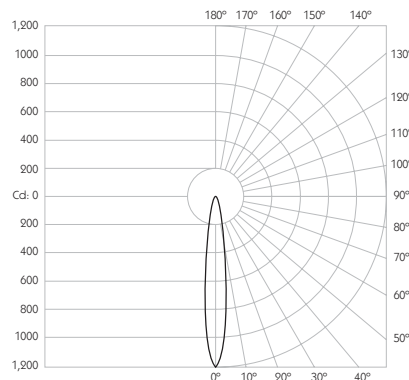

Colour Temperature 3000K | 2700K | *

CRI Ra: 95 **TM-30** Rf: 93 Rg: 99

Optic 12°

Gear Type Dimmable options available

Gear Location Remote - No access through cutout for dimmable drivers

Weight AL BK WH - 53g | RB PB - 101g

* Please enquire as to the availability of non-standard Colour Temperatures

Glare Diagram

Cut Off: 30°
Glare Comfort Cut Off: 68°

Minimo Fixed Circular is a miniature recessed LED luminaire providing high performance accent lighting from a compact source with minimal glare. With 95CRI, Minimo Fixed is perfect for use in colour-critical applications. Tool-less, site changeable optics allow flexibility in varying environments. Minimo Fixed is machined from aerospace grade 6063-T6 aluminium or brass, and is available as standard in white, black, polished brass, rubbed bronze and brushed aluminium finishes, and delivers a lumen package of 140lm at 1.6W.

Product Photometry independently tested in accordance with LM-79

Distance (m)	Beam Diameter (m)	Illuminance (lx)
1m	0.21m	1,193 lx
2m	0.42m	298 lx
3m	0.63m	133 lx
4m	0.84m	75 lx
5m	1.05m	48 lx

IP 20	95 CRI	CE	ETL US
LED	1.6W	3.2V 500mA	PART L
33	0.5m		