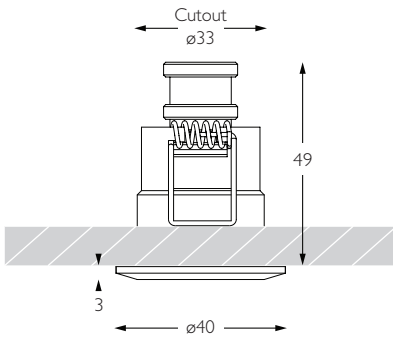

Cutout ø33mm

Ceiling Thickness 3 - 25mm

Minimum Ceiling Void 20mm above top of luminaire module

System Power 1.6W

Module Output 140lm **Absolute Output** 124lm

LOR 89%

Glare Cut Off 30°

Glare Comfort Cut Off 68°

* Please enquire as to the availability of non-standard Colour Temperatures

Glare Diagram

Cut Off: 30°
Glare Comfort Cut Off: 68°

Minimo Fixed Circular is a miniature recessed LED luminaire providing high performance accent lighting from a compact source with minimal glare. With 95CRI, Minimo Fixed is perfect for use in colour-critical applications. Tool-less, site changeable optics allow flexibility in varying environments. Minimo Fixed is machined from aerospace grade 6063-T6 aluminium or brass, and is available as standard in white, black, polished brass, rubbed bronze and brushed aluminium finishes, and delivers a lumen package of 140lm at 1.6W.

Product Photometry independently tested in accordance with LM-79

Distance (m)	Beam Diameter (m)	Illuminance (lx)
1m	0.21m	1,193 lx
2m	0.42m	298 lx
3m	0.63m	133 lx
4m	0.84m	75 lx
5m	1.05m	48 lx

IP 20	95 CRI	CE	ETL US
LED	1.6W	3.2V 500mA	PART L
33	0.5m		