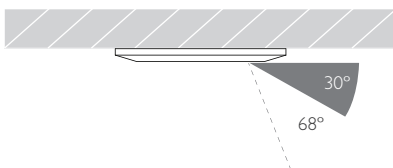

Cutout ø33mm

Ceiling Thickness 3 - 25mm

Minimum Ceiling Void 20mm above top of luminaire module

System Power 1.6W

Module Output 140lm **Absolute Output** 124lm

LOR 89%

Glare Cut Off 30°

Glare Comfort Cut Off 68°

Colour Temperature 3000K | 2700K | *

CRI Ra: 95 **TM-30** Rf: 93 Rg: 99

Optic 12°

Gear Type Dimmable options available

Gear Location Remote - No access through cutout for dimmable drivers

Weight AL BK WH - 53g | RB PB - 101g

* Please enquire as to the availability of non-standard Colour Temperatures

Glare Diagram

Cut Off: 30°
Glare Comfort Cut Off: 68°

Minimo Fixed Circular is a miniature recessed LED luminaire providing high performance accent lighting from a compact source with minimal glare. With 95CRI, Minimo Fixed is perfect for use in colour-critical applications. Tool-less, site changeable optics allow flexibility in varying environments. Minimo Fixed is machined from aerospace grade 6063-T6 aluminium or brass, and is available as standard in white, black, polished brass, rubbed bronze and brushed aluminium finishes, and delivers a lumen package of 140lm at 1.6W.

Product Photometry independently tested in accordance with LM-79

Distance (m)	Beam Diameter (m)	Illuminance (lx)
1m	0.21m	1,193 lx
2m	0.42m	298 lx
3m	0.63m	133 lx
4m	0.84m	75 lx
5m	1.05m	48 lx

IP 20	95 CRI	CE	ETL US
LED	1.6W	3.2V 500mA	PART L
33	0.5m		