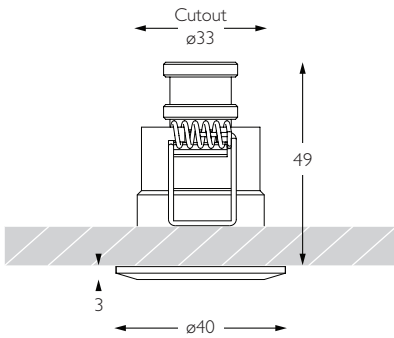

Ceiling Thickness 3 - 25mm

Minimum Ceiling Void 20mm above top of luminaire module

System Power 1.6W

Module Output 140lm **Absolute Output** 124lm

LOR 89%

Glare Cut Off 30°

Glare Comfort Cut Off 68°

Colour Temperature 3000K | 2700K | *

CRI Ra: 95 **TM-30** Rf: 93 Rg: 99

Optic 60°

Gear Type Dimmable options available

Gear Location Remote - No access through cutout for dimmable drivers

Weight AL BK WH - 53g | RB PB - 101g

* Please enquire as to the availability of non-standard Colour Temperatures

Glare Diagram

Cut Off: 30°
Glare Comfort Cut Off: 68°

Minimo Fixed Circular is a miniature recessed LED luminaire providing high performance accent lighting from a compact source with minimal glare. With 95CRI, Minimo Fixed is perfect for use in colour-critical applications. Tool-less, site changeable optics allow flexibility in varying environments. Minimo Fixed is machined from aerospace grade 6063-T6 aluminium or brass, and is available as standard in white, black, polished brass, rubbed bronze and brushed aluminium finishes, and delivers a lumen package of 140lm at 1.6W.

Product Photometry independently tested in accordance with LM-79

Distance (m)	Beam Diameter (m)	Illuminance (lx)
1m	1.15m	125 lx
2m	2.31m	31 lx
3m	3.46m	14 lx
4m	4.62m	8 lx
5m	5.77m	5 lx

IP 20	95 CRI	CE	ETL US
LED	1.6W	3.2V 500mA	PART L
33	0.5m		