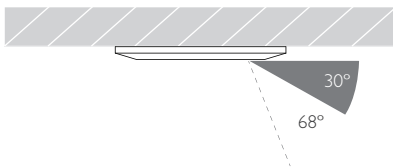

Gear Type Dimmable options available

Gear Location Remote - No access through cutout for dimmable drivers

Weight AL BK WH - 53g | RB PB - 101g

* Please enquire as to the availability of non-standard Colour Temperatures

Glare Diagram

Cut Off: 30°
Glare Comfort Cut Off: 68°

Minimo Fixed Circular is a miniature recessed LED luminaire providing high performance accent lighting from a compact source with minimal glare. With 95CRI, Minimo Fixed is perfect for use in colour-critical applications. Tool-less, site changeable optics allow flexibility in varying environments. Minimo Fixed is machined from aerospace grade 6063-T6 aluminium or brass, and is available as standard in white, black, polished brass, rubbed bronze and brushed aluminium finishes, and delivers a lumen package of 140lm at 1.6W.