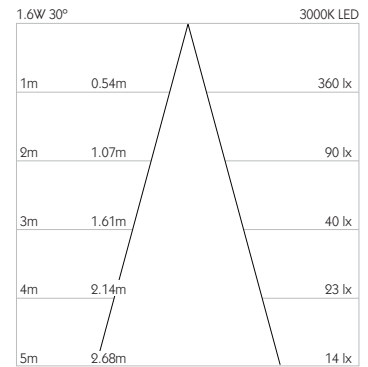

IP 20	95 CRI	CE	ETL US
LED	1.6W	3.2V 500mA	PART L
33	0.5m		

Grey	RC-602-AL-XX9530
Black	RC-602-RB-XX9530
White	RC-602-PB-XX9530
Polished Brass	RC-602-BK-XX9530
Brushed Aluminium	RC-602-WH-XX9530

For 3000K Substitute XX with 30 | For 2700K Substitute XX with 27

PRECISION
LIGHTING

SALES@PRECISIONLIGHTING.CO.UK
WWW.PRECISIONLIGHTING.CO.UK

42 RIVERSIDE ROAD
LONDON SW17 0BA
t. +44 (0) 20 8947 6616
f. +44 (0) 20 8286 6626