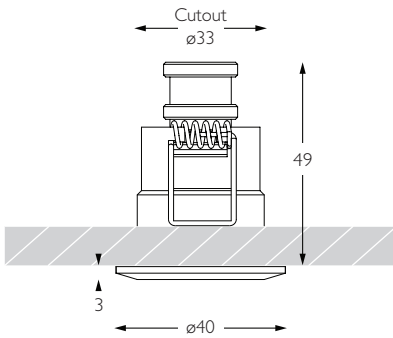

MINIMO FIXED CIRCULAR

DEEP RECESS | FLOOD

Category Interior use only IP20

Material Machined Aluminium | Machined Brass

Finish Aluminium | Rubbed Bronze | Polished Brass | Black | White | Custom

Cutout ø33mm

Ceiling Thickness 3 - 25mm

Minimum Ceiling Void 20mm above top of luminaire module

System Power 1.6W

Module Output 140lm   **Absolute Output** 113lm

LOR 81%

Glare Cut Off 30°

Glare Comfort Cut Off 68°

Colour Temperature 3000K | 2700K | *

CRI Ra: 95   **TM-30** Rf: 93 Rg: 99

Optic 30°

Gear Type Dimmable options available

Gear Location Remote - No access through cutout for dimmable drivers

Weight AL BK WH - 53g | RB PB - 101g

* Please enquire as to the availability of non-standard Colour Temperatures

Cut Off: 30°
Glare Comfort Cut Off: 68°

Minimo Fixed Circular is a miniature recessed LED luminaire providing high performance accent lighting from a compact source with minimal glare. With 95CRI, Minimo Fixed is perfect for use in colour-critical applications. Tool-less, site changeable optics allow flexibility in varying environments. Minimo Fixed is machined from aerospace grade 6063-T6 aluminium or brass, and is available as standard in white, black, polished brass, rubbed bronze and brushed aluminium finishes, and delivers a lumen package of 140lm at 1.6W.

Product Photometry independently tested in accordance with LM-79

IP 20	95 CRI	CE	ETL US
LED	1.6W	3.2V 500mA	PART L
33	0.5m		

Grey	RC-602-AL-XX9530
Black	RC-602-RB-XX9530
White	RC-602-PB-XX9530
Polished Brass	RC-602-BK-XX9530
Brushed Aluminium	RC-602-WH-XX9530

For 3000K Substitute XX with 30 | For 2700K Substitute XX with 27

PRECISION
LIGHTING

SALES@PRECISIONLIGHTING.CO.UK
WWW.PRECISIONLIGHTING.CO.UK

42 RIVERSIDE ROAD
LONDON SW17 0BA
t. +44 (0) 20 8947 6616
f. +44 (0) 20 8286 6626