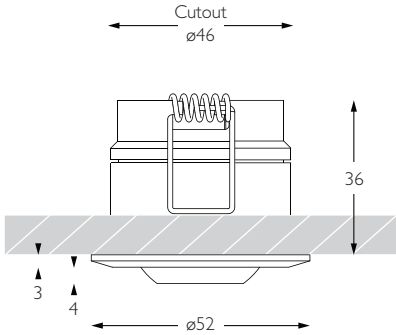

\* Please enquire as to the availability of non-standard Colour Temperatures

Glare Diagram

Minimo Eye is a miniature recessed LED luminaire offering 360° pan coupled with 30° tilt to provide high performance accent lighting. With 95CRI, Minimo Eye is perfect for use in colour-critical applications. Tool-less, site changeable optics allow flexibility in varying environments. Finishing almost flush with the mounting surface, this recessed luminaire comes as standard in white, black and brushed aluminium finishes. Minimo Eye is machined from aerospace grade 6063-T6 aluminium, delivering a lumen package of 140lm at 1.6W.

Product Photometry independently tested in accordance with LM-79

Distance	Beam Diameter	Illuminance (lx)
1m	0.54m	360 lx
2m	1.07m	90 lx
3m	1.61m	40 lx
4m	2.14m	23 lx
5m	2.68m	14 lx

IP 20	95 CRI	CE	ETL US
LED	1.6W	3.2V 500mA	PART L
360°	30°	46	0.5m

Circular Bezel

Grey	RC-611-AL-XX9530
Black	RC-611-BK-XX9530
White	RC-611-WH-XX9530

WIDE FLOOD

Glare Diagram

IP 20	95 CRI	CE	ETL US
LED	1.6W	3.2V 500mA	PART L
360°	30°	46	0.5m

**Category** Interior use only IP20  
**Material** Machined Aluminium  
**Finish** Brushed Aluminium | Black | White | Custom  
**Cutout** ø46mm  
**Ceiling Thickness** 7 - 25mm  
**Minimum Ceiling Void** 20mm spacing above luminaire  
**Pan** 360°  
**Tilt** 30° from centre  
**System Power** 1.6W  
**Module Output** 140lm      **Absolute Output** 125lm  
**LOR** 89%  
**Glare Cut Off** 30° in vertical position  
**Glare Comfort Cut Off** 85° in vertical position  
**Colour Temperature** 3000K | 2700K | \*  
**CRI** Ra: 95      **TM-30** Rf: 93 Rg: 99  
**Optic** 60°  
**Gear Type** Dimmable options available  
**Gear Location** Remote - No access through cutout for dimmable drivers  
**Weight** 89g