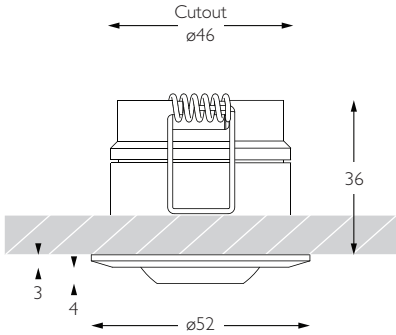

Product Photometry independently tested in accordance with LM-79

Distance	Beam Diameter	Illuminance (lx)
1m	0.21m	1,193 lx
2m	0.42m	298 lx
3m	0.63m	133 lx
4m	0.84m	75 lx
5m	1.05m	48 lx

IP 20	95 CRI	CE	ETL US
LED	1.6W	3.2V 500mA	PART L
360°	30°	46	0.5m

Circular Bezel

Grey	RC-611-AL-XX9512
Black	RC-611-BK-XX9512
White	RC-611-WH-XX9512

FLOOD

**Category** Interior use only IP20  
**Material** Machined Aluminium  
**Finish** Brushed Aluminium | Black | White | Custom  
**Cutout** ø46mm  
**Ceiling Thickness** 7 - 25mm  
**Minimum Ceiling Void** 20mm spacing above luminaire  
**Pan** 360°  
**Tilt** 30° from centre  
**System Power** 1.6W  
**Module Output** 140lm      **Absolute Output** 114lm  
**LOR** 81%  
**Glare Cut Off** 30° in vertical position  
**Glare Comfort Cut Off** 85° in vertical position  
**Colour Temperature** 3000K | 2700K | \*  
**CRI** Ra: 95      **TM-30** Rf: 93 Rg: 99  
**Optic** 30°  
**Gear Type** Dimmable options available  
**Gear Location** Remote - No access through cutout for dimmable drivers  
**Weight** 89g

\* Please enquire as to the availability of non-standard Colour Temperatures

Glare Diagram

Minimo Eye is a miniature recessed LED luminaire offering 360° pan coupled with 30° tilt to provide high performance accent lighting. With 95CRI, Minimo Eye is perfect for use in colour-critical applications. Tool-less, site changeable optics allow flexibility in varying environments. Finishing almost flush with the mounting surface, this recessed luminaire comes as standard in white, black and brushed aluminium finishes. Minimo Eye is machined from aerospace grade 6063-T6 aluminium, delivering a lumen package of 140lm at 1.6W.

Product Photometry independently tested in accordance with LM-79

Distance	Beam Diameter	Illuminance (lx)
1m	0.54m	360 lx
2m	1.07m	90 lx
3m	1.61m	40 lx
4m	2.14m	23 lx
5m	2.68m	14 lx

IP 20	95 CRI	CE	ETL US
LED	1.6W	3.2V 500mA	PART L
360°	30°	46	0.5m