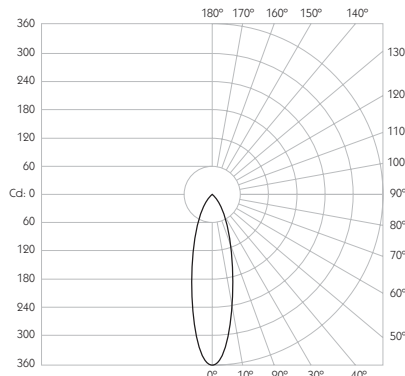

Product Photometry independently tested in accordance with LM-79

Distance	Beam Diameter	Illuminance (lx)
1m	0.21m	1,193 lx
2m	0.42m	298 lx
3m	0.63m	133 lx
4m	0.84m	75 lx
5m	1.05m	48 lx

IP 20	95 CRI	CE	ETL US
LED	1.6W	3.2V 500mA	PART L
360°	30°	46	0.5m

Circular Bezel

Grey	RC-611-AL-XX9512
Black	RC-611-BK-XX9512
White	RC-611-WH-XX9512

FLOOD

**Category** Interior use only IP20  
**Material** Machined Aluminium  
**Finish** Brushed Aluminium | Black | White | Custom  
**Cutout** ø46mm  
**Ceiling Thickness** 7 - 25mm  
**Minimum Ceiling Void** 20mm spacing above luminaire  
**Pan** 360°  
**Tilt** 30° from centre  
**System Power** 1.6W  
**Module Output** 140lm      **Absolute Output** 114lm  
**LOR** 81%  
**Glare Cut Off** 30° in vertical position  
**Glare Comfort Cut Off** 85° in vertical position  
**Colour Temperature** 3000K | 2700K | \*  
**CRI** Ra: 95      **TM-30** Rf: 93 Rg: 99  
**Optic** 30°  
**Gear Type** Dimmable options available  
**Gear Location** Remote - No access through cutout for dimmable drivers  
**Weight** 89g

Product Photometry independently tested in accordance with LM-79

Distance	Beam Diameter	Illuminance (lx)
1m	0.54m	360 lx
2m	1.07m	90 lx
3m	1.61m	40 lx
4m	2.14m	23 lx
5m	2.68m	14 lx

IP 20	95 CRI	CE	ETL US
LED	1.6W	3.2V 500mA	PART L
360°	30°	46	0.5m

Product Photometry independently tested in accordance with LM-79

Distance (m)	Beam Diameter (m)	Illuminance (lx)
1m	1.15m	125 lx
2m	2.31m	31 lx
3m	3.46m	14 lx
4m	4.62m	8 lx
5m	5.77m	5 lx

Circular Bezel

RC-611-AL-XX9560
RC-611-BK-XX9560
RC-611-WH-XX9560