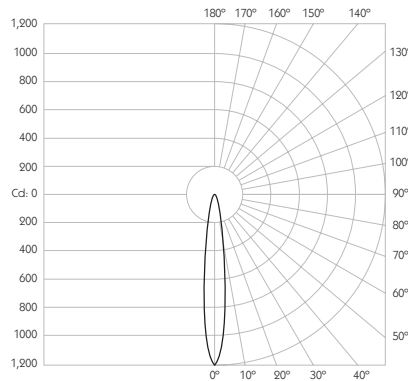

NARROW SPOT

**Category** Interior use only IP20  
**Material** Machined Aluminium  
**Finish** Brushed Aluminium | Black | White | Custom  
**Cutout** ø46mm  
**Ceiling Thickness** 7 - 25mm  
**Minimum Ceiling Void** 20mm spacing above luminaire  
**Pan** 360°  
**Tilt** 30° from centre  
**System Power** 1.6W  
**Module Output** 140lm      **Absolute Output** 125lm  
**LOR** 89%  
**Glare Cut Off** 30° in vertical position  
**Glare Comfort Cut Off** 85° in vertical position  
**Colour Temperature** 3000K | 2700K | \*  
**CRI** Ra: 95      **TM-30** Rf: 93 Rg: 99  
**Optic** 12°  
**Gear Type** Dimmable options available  
**Gear Location** Remote - No access through cutout for dimmable drivers  
**Weight** 89g

Product Photometry independently tested in accordance with LM-79

Distance	Beam Diameter	Illuminance (lx)
1m	0.21m	1,193 lx
2m	0.42m	298 lx
3m	0.63m	133 lx
4m	0.84m	75 lx
5m	1.05m	48 lx

IP 20	95 CRI	CE	ETL US
LED	1.6W	3.2V 500mA	PART L
360°	30°	46	0.5m

Product Photometry independently tested in accordance with LM-79

Distance	Beam Diameter	Illuminance (lx)
1m	0.54m	360 lx
2m	1.07m	90 lx
3m	1.61m	40 lx
4m	2.14m	23 lx
5m	2.68m	14 lx

IP 20	95 CRI	CE	ETL US
LED	1.6W	3.2V 500mA	PART L
360°	30°	46	0.5m

Product Photometry independently tested in accordance with LM-79

Distance (m)	Beam Diameter (m)	Illuminance (lx)
1m	1.15m	125 lx
2m	2.31m	31 lx
3m	3.46m	14 lx
4m	4.62m	8 lx
5m	5.77m	5 lx

Circular Bezel

RC-611-AL-XX9560
RC-611-BK-XX9560
RC-611-WH-XX9560