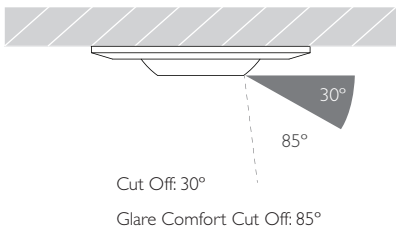

Product Photometry independently tested in accordance with LM-79

Distance	Beam Diameter	Illuminance (lx)
1m	0.21m	1,193 lx
2m	0.42m	298 lx
3m	0.63m	133 lx
4m	0.84m	75 lx
5m	1.05m	48 lx

IP 20	95 CRI	CE	ETL US
LED	1.6W	3.2V 500mA	PART L
360°	30°	46	0.5m

Circular Bezel

Grey	RC-611-AL-XX9512
Black	RC-611-BK-XX9512
White	RC-611-WH-XX9512

FLOOD

**Category** Interior use only IP20  
**Material** Machined Aluminium  
**Finish** Brushed Aluminium | Black | White | Custom  
**Cutout** ø46mm  
**Ceiling Thickness** 7 - 25mm  
**Minimum Ceiling Void** 20mm spacing above luminaire  
**Pan** 360°  
**Tilt** 30° from centre  
**System Power** 1.6W  
**Module Output** 140lm      **Absolute Output** 114lm  
**LOR** 81%  
**Glare Cut Off** 30° in vertical position  
**Glare Comfort Cut Off** 85° in vertical position  
**Colour Temperature** 3000K | 2700K | \*  
**CRI** Ra: 95      **TM-30** Rf: 93 Rg: 99  
**Optic** 30°  
**Gear Type** Dimmable options available  
**Gear Location** Remote - No access through cutout for dimmable drivers  
**Weight** 89g

\* Please enquire as to the availability of non-standard Colour Temperatures

Glare Diagram

Minimo Eye is a miniature recessed LED luminaire offering 360° pan coupled with 30° tilt to provide high performance accent lighting. With 95CRI, Minimo Eye is perfect for use in colour-critical applications. Tool-less, site changeable optics allow flexibility in varying environments. Finishing almost flush with the mounting surface, this recessed luminaire comes as standard in white, black and brushed aluminium finishes. Minimo Eye is machined from aerospace grade 6063-T6 aluminium, delivering a lumen package of 140lm at 1.6W.