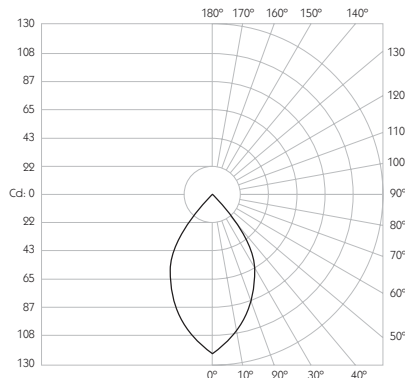

Product Photometry independently tested in accordance with LM-79

Distance	Beam Diameter	Illuminance (lx)
1m	0.21m	1,193 lx
2m	0.42m	298 lx
3m	0.63m	133 lx
4m	0.84m	75 lx
5m	1.05m	48 lx

IP 20	95 CRI	CE	ETL US
LED	1.6W	3.2V 500mA	PART L
360°	30°	46	0.5m

Product Photometry independently tested in accordance with LM-79

Distance	Beam Diameter	Illuminance (lx)
1m	0.54m	360 lx
2m	1.07m	90 lx
3m	1.61m	40 lx
4m	2.14m	23 lx
5m	2.68m	14 lx

IP 20	95 CRI	CE	ETL US
LED	1.6W	3.2V 500mA	PART L
360°	30°	46	0.5m

Circular Bezel

Grey	RC-611-AL-XX9530
Black	RC-611-BK-XX9530
White	RC-611-WH-XX9530

WIDE FLOOD

Glare Diagram

IP 20	95 CRI	CE	ETL US
LED	1.6W	3.2V 500mA	PART L
360°	30°	46	0.5m

**Category** Interior use only IP20  
**Material** Machined Aluminium  
**Finish** Brushed Aluminium | Black | White | Custom  
**Cutout** ø46mm  
**Ceiling Thickness** 7 - 25mm  
**Minimum Ceiling Void** 20mm spacing above luminaire  
**Pan** 360°  
**Tilt** 30° from centre  
**System Power** 1.6W  
**Module Output** 140lm      **Absolute Output** 125lm  
**LOR** 89%  
**Glare Cut Off** 30° in vertical position  
**Glare Comfort Cut Off** 85° in vertical position  
**Colour Temperature** 3000K | 2700K | \*  
**CRI** Ra: 95      **TM-30** Rf: 93 Rg: 99  
**Optic** 60°  
**Gear Type** Dimmable options available  
**Gear Location** Remote - No access through cutout for dimmable drivers  
**Weight** 89g

Product Photometry independently tested in accordance with LM-79

Distance (m)	Beam Diameter (m)	Illuminance (lx)
1m	1.15m	125 lx
2m	2.31m	31 lx
3m	3.46m	14 lx
4m	4.62m	8 lx
5m	5.77m	5 lx

Circular Bezel

RC-611-AL-XX9560
RC-611-BK-XX9560
RC-611-WH-XX9560