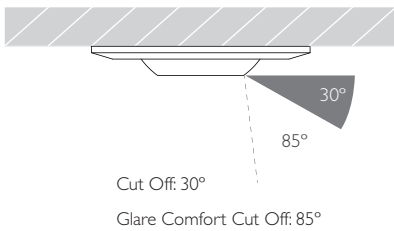

NARROW SPOT

**Category** Interior use only IP20  
**Material** Machined Aluminium  
**Finish** Brushed Aluminium | Black | White | Custom  
**Cutout** ø46mm  
**Ceiling Thickness** 7 - 25mm  
**Minimum Ceiling Void** 20mm spacing above luminaire  
**Pan** 360°  
**Tilt** 30° from centre  
**System Power** 1.6W  
**Module Output** 140lm      **Absolute Output** 125lm  
**LOR** 89%  
**Glare Cut Off** 30° in vertical position  
**Glare Comfort Cut Off** 85° in vertical position  
**Colour Temperature** 3000K | 2700K | \*  
**CRI** Ra: 95      **TM-30** Rf: 93 Rg: 99  
**Optic** 12°  
**Gear Type** Dimmable options available  
**Gear Location** Remote - No access through cutout for dimmable drivers  
**Weight** 89g

\* Please enquire as to the availability of non-standard Colour Temperatures

Glare Diagram

Minimo Eye is a miniature recessed LED luminaire offering 360° pan coupled with 30° tilt to provide high performance accent lighting. With 95CRI, Minimo Eye is perfect for use in colour-critical applications. Tool-less, site changeable optics allow flexibility in varying environments. Finishing almost flush with the mounting surface, this recessed luminaire comes as standard in white, black and brushed aluminium finishes. Minimo Eye is machined from aerospace grade 6063-T6 aluminium, delivering a lumen package of 140lm at 1.6W.