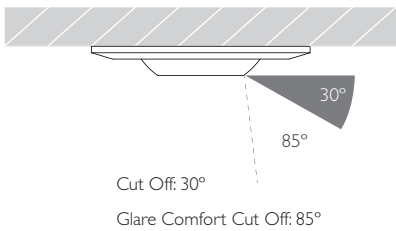

\* Please enquire as to the availability of non-standard Colour Temperatures

Glare Diagram

Minimo Eye is a miniature recessed LED luminaire offering 360° pan coupled with 30° tilt to provide high performance accent lighting. With 95CRI, Minimo Eye is perfect for use in colour-critical applications. Tool-less, site changeable optics allow flexibility in varying environments. Finishing almost flush with the mounting surface, this recessed luminaire comes as standard in white, black and brushed aluminium finishes. Minimo Eye is machined from aerospace grade 6063-T6 aluminium, delivering a lumen package of 140lm at 1.6W.

Product Photometry independently tested in accordance with LM-79

Distance	Beam Diameter	Illuminance (lx)
1m	0.54m	360 lx
2m	1.07m	90 lx
3m	1.61m	40 lx
4m	2.14m	23 lx
5m	2.68m	14 lx

IP 20	95 CRI	CE	ETL US
LED	1.6W	3.2V 500mA	PART L
360°	30°	46	0.5m

Circular Bezel

Grey	RC-611-AL-XX9530
Black	RC-611-BK-XX9530
White	RC-611-WH-XX9530

WIDE FLOOD

Glare Diagram

IP 20	95 CRI	CE	ETL US
LED	1.6W	3.2V 500mA	PART L
360°	30°	46	0.5m

**Category** Interior use only IP20  
**Material** Machined Aluminium  
**Finish** Brushed Aluminium | Black | White | Custom  
**Cutout** ø46mm  
**Ceiling Thickness** 7 - 25mm  
**Minimum Ceiling Void** 20mm spacing above luminaire  
**Pan** 360°  
**Tilt** 30° from centre  
**System Power** 1.6W  
**Module Output** 140lm      **Absolute Output** 125lm  
**LOR** 89%  
**Glare Cut Off** 30° in vertical position  
**Glare Comfort Cut Off** 85° in vertical position  
**Colour Temperature** 3000K | 2700K | \*  
**CRI** Ra: 95      **TM-30** Rf: 93 Rg: 99  
**Optic** 60°  
**Gear Type** Dimmable options available  
**Gear Location** Remote - No access through cutout for dimmable drivers  
**Weight** 89g