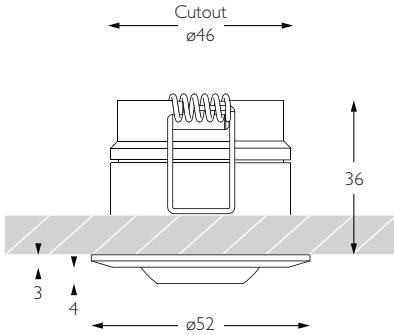

NARROW SPOT

**Category** Interior use only IP20  
**Material** Machined Aluminium  
**Finish** Brushed Aluminium | Black | White | Custom  
**Cutout** ø46mm  
**Ceiling Thickness** 7 - 25mm  
**Minimum Ceiling Void** 20mm spacing above luminaire  
**Pan** 360°  
**Tilt** 30° from centre  
**System Power** 1.6W  
**Module Output** 140lm      **Absolute Output** 125lm  
**LOR** 89%  
**Glare Cut Off** 30° in vertical position  
**Glare Comfort Cut Off** 85° in vertical position  
**Colour Temperature** 3000K | 2700K | \*  
**CRI** Ra: 95      **TM-30** Rf: 93 Rg: 99  
**Optic** 12°  
**Gear Type** Dimmable options available  
**Gear Location** Remote - No access through cutout for dimmable drivers  
**Weight** 89g

Product Photometry independently tested in accordance with LM-79

Distance	Beam Diameter	Illuminance (lx)
1m	0.21m	1,193 lx
2m	0.42m	298 lx
3m	0.63m	133 lx
4m	0.84m	75 lx
5m	1.05m	48 lx

IP 20	95 CRI	CE	ETL US
LED	1.6W	3.2V 500mA	PART L
360°	30°	46	0.5m

Product Photometry independently tested in accordance with LM-79

Distance	Beam Diameter	Illuminance (lx)
1m	0.54m	360 lx
2m	1.07m	90 lx
3m	1.61m	40 lx
4m	2.14m	23 lx
5m	2.68m	14 lx

IP 20	95 CRI	CE	ETL US
LED	1.6W	3.2V 500mA	PART L
360°	30°	46	0.5m