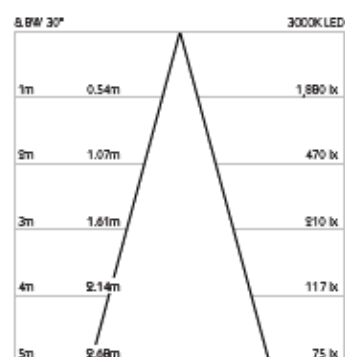

Domino 4 Recessed is a recessed 95CRI architectural luminaire. The minimal aesthetic, common across the Precision portfolio, ensures the luminaire blends into its architectural surroundings. The luminaire comes as standard in white, black and brushed aluminium finishes, with four light sources. Each light source can be configured separately with one of five changeable optics, facilitating a large number of distribution choices. The built-in magnetic accessory holder, stepped for glare control, which can take accessories up to 2mm thick. Domino 4 Recessed is machined from aerospace grade 6063-T6 aluminium, delivering a lumen package of 712lm at 8.8W.

Product Photometry independently tested in accordance with LM-79