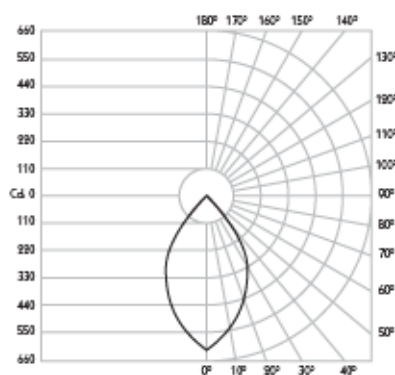

Category Interior use only IP20

Material Machined Aluminium

Finish Brushed Aluminium | Black | White | Custom

Cutout ø44 x 66mm

Ceiling Thickness 5-25mm

Minimum Ceiling Void 20mm above top of luminaire module

Accessories Lenses

System Power 8.8W

Module Output 712lm

Absolute Output 655lm

LOR 92%

Colour Temperature 3000K*

CRI Ra: 95 TM-30 Rf: 93 Rg: 99

Optics 60°

Gear Type Dimmable options available

Weight 181g

* Please enquire as to the availability of non-standard colour temperatures.

Domino 4 Recessed is a recessed 95CRI architectural luminaire. The minimal aesthetic, common across the Precision portfolio, ensures the luminaire blends into its architectural surroundings. The luminaire comes as standard in white, black and brushed aluminium finishes, with four light sources. Each light source can be configured separately with one of five changeable optics, facilitating a large number of distribution choices. The built-in magnetic accessory holder, stepped for glare control, which can take accessories up to 2mm thick. Domino 4 Recessed is machined from aerospace grade 6063-T6 aluminium, delivering a lumen package of 712lm at 8.8W.

Product Photometry independently tested in accordance with LM-79