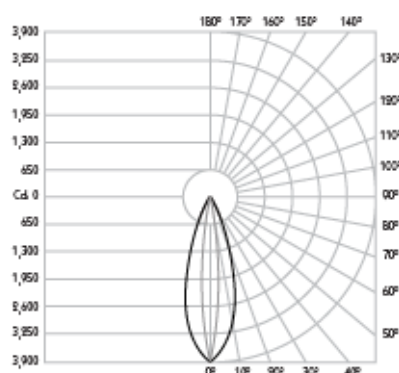

Product Photometry independently tested in accordance with LM-79

Distance	Beam Diameter	Beam Diameter	Footcandle
1m	0.63m	0.21m	3,804 lx
2m	1.26m	0.42m	973 lx
3m	1.89m	0.63m	432 lx
4m	2.52m	0.84m	243 lx
5m	3.15m	1.05m	155 lx

**Minimum Ceiling Void** 20mm above top of luminaire module

**Accessories** Lenses

**System Power** 8.8W

**Module Output** 712lm

**Absolute Output** 652lm

**LOR** 92%

**Colour Temperature** 3000K\*

**CRI** Ra: 95 **TM-30** Rf: 93 Rg: 99

Product Photometry independently tested in accordance with LM-79

Beam Spread	Beam Diameter	Beam Area	Footcandle
1m	0.63m	0.21m	3,894 fc
2m	1.26m	0.42m	973 fc
3m	1.89m	0.63m	432 fc
4m	2.52m	0.84m	243 fc
5m	3.15m	1.05m	155 fc