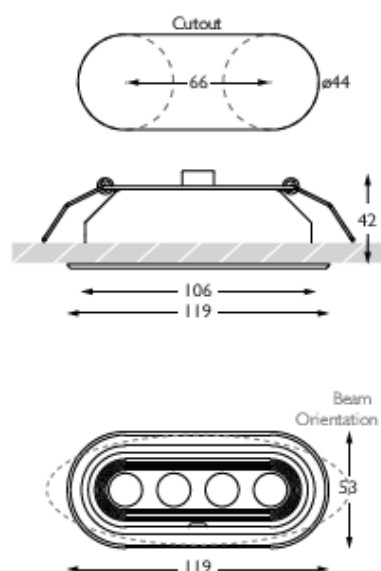

**Cutout** ø44 x 66mm

**Ceiling Thickness** 5-25mm

**Minimum Ceiling Void** 20mm above top of luminaire module

**Accessories** Lenses

**System Power** 8.8W

**Module Output** 712lm

**Absolute Output** 655lm

**LOR** 92%

t. +44 (0) 20 8947 6616  
f. +44 (0) 20 8286 6626

ELLIPSE

**Category** Interior use only IP20  
**Material** Machined Aluminium  
**Finish** Brushed Aluminium | Black | White | Custom  
**Cutout**  $\varnothing 44 \times 66$ mm  
**Ceiling Thickness** 5-25mm  
**Minimum Ceiling Void** 20mm above top of luminaire module  
**Accessories** Lenses  
**System Power** 8.8W  
**Module Output** 712lm  
**Absolute Output** 652lm  
**LOR** 92%  
**Colour Temperature** 3000K\*  
**CRI** Ra: 95 **TM-30** Rf: 93 Rg: 99  
**Optics** 12X35°  
**Gear Type** Dimmable options available  
**Weight** 181g

Product Photometry independently tested in accordance with LM-79

Distance	Beam Diameter	Beam Diameter	Footcandle
1m	0.63m	0.21m	3,804 lx
2m	1.26m	0.42m	973 lx
3m	1.89m	0.63m	432 lx
4m	2.52m	0.84m	243 lx
5m	3.15m	1.05m	155 lx