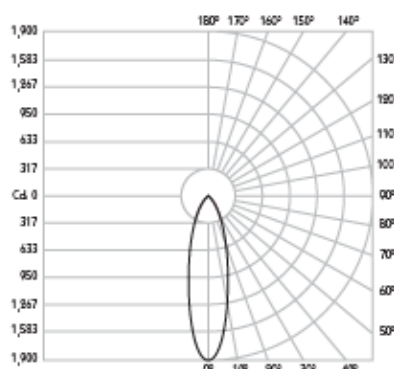

Domino 4 Recessed is a recessed 95CRI architectural luminaire. The minimal aesthetic, common across the Precision portfolio, ensures the luminaire blends into its architectural surroundings. The luminaire comes as standard in white, black and brushed aluminium finishes, with four light sources. Each light source can be configured separately with one of five changeable optics, facilitating a large number of distribution choices. The built-in magnetic accessory holder, stepped for glare control, which can take accessories up to 2mm thick. Domino 4 Recessed is machined from aerospace grade 6063-T6 aluminium, delivering a lumen package of 712lm at 8.8W.

Product Photometry independently tested in accordance with LM-79