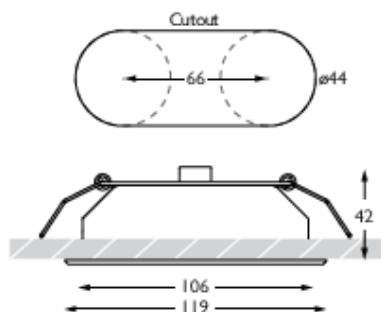

Domino 4 Recessed is a recessed 95CRI architectural luminaire. The minimal aesthetic, common across the Precision portfolio, ensures the luminaire blends into its architectural surroundings. The luminaire comes as standard in white, black and brushed aluminium finishes, with four light sources. Each light source can be configured separately with one of five changeable optics, facilitating a large number of distribution choices. The built-in magnetic accessory holder, stepped for glare control, which can take accessories up to 2mm thick. Domino 4 Recessed is machined from aerospace grade 6063-T6 aluminium, delivering a lumen package of 712lm at 8.8W.

Product Photometry independently tested in accordance with LM-79