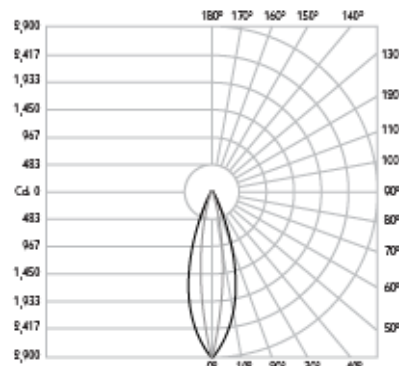

**Cutout**  $\varnothing 44 \times 66\text{mm}$

**Ceiling Thickness** 5-25mm

**Minimum Ceiling Void** 20mm above top of luminaire module

**Accessories** Lenses

**System Power** 8.8W

**Module Output** 712lm

**Absolute Output** 626lm

**LOR** 88%

**Colour Temperature** 3000K\*

**CRI** Ra: 95 TM-30 Rf: 93 Rg: 99

**Optics** 30X15°

**Gear Type** Dimmable options available

**Weight** 181g

\* Please enquire as to the availability of non-standard colour temperatures.

Product Photometry independently tested in accordance with LM-79

Distance (m)	Beam Width (m)	Beam Depth (m)	Light Output (lx)
1m	0.54m	0.26m	9,887 lx
2m	1.07m	0.53m	721 lx
3m	1.61m	0.79m	390 lx
4m	2.14m	1.05m	180 lx
5m	2.68m	1.32m	115 lx