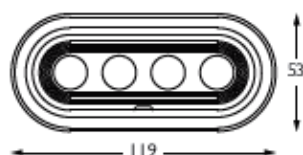

FLOOD

Category Interior use only IP20

Material Machined Aluminium

Finish Brushed Aluminium | Black | White | Custom

Cutout $\phi 44 \times 66$ mm

Ceiling Thickness 5-25mm

Minimum Ceiling Void 20mm above top of luminaire module

Accessories Lenses

System Power 8.8W

Module Output 712lm

Absolute Output 600lm

LOR 84%

Colour Temperature 3000K*

CRI Ra: 95 **TM-30** Rf: 93 Rg: 99

Optics 30°

Gear Type Dimmable options available

Weight 181g

* Please enquire as to the availability of non-standard colour temperatures.

Domino 4 Recessed is a recessed 95CRI architectural luminaire. The minimal aesthetic, common across the Precision portfolio, ensures the luminaire blends into its architectural surroundings. The luminaire comes as standard in white, black and brushed aluminium finishes, with four light sources. Each light source can be configured separately with one of five changeable optics, facilitating a large number of distribution choices. The built-in magnetic accessory holder, stepped for glare control, which can take accessories up to 2mm thick. Domino 4 Recessed is machined from aerospace grade 6063-T6 aluminium, delivering a lumen package of 712lm at 8.8W.

Product Photometry independently tested in accordance with LM-79

TX-654-AL-309530

TX-654-BK-309530

TX-654-WH-309530

PRECISION
LIGHTING

SALES@PRECISIONLIGHTING.CO.UK

WWW.PRECISIONLIGHTING.CO.UK

42 RIVERSIDE ROAD
LONDON SW17 0BA

t. +44 (0) 20 8947 6616
f. +44 (0) 20 8986 6626