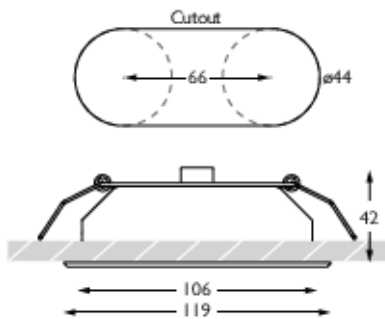

Domino 4 Recessed is a recessed 95CRI architectural luminaire. The minimal aesthetic, common across the Precision portfolio, ensures the luminaire blends into its architectural surroundings. The luminaire comes as standard in white, black and brushed aluminium finishes, with four light sources. Each light source can be configured separately with one of five changeable optics, facilitating a large number of distribution choices. The built-in magnetic accessory holder, stepped for glare control, which can take accessories up to 2mm thick. Domino 4 Recessed is machined from aerospace grade 6063-T6 aluminium, delivering a lumen package of 712lm at 8.8W.

Product Photometry independently tested in accordance with LM-79