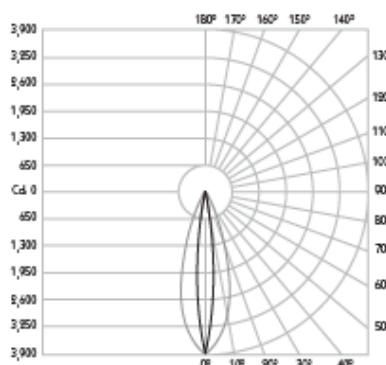

Product Photometry independently tested in accordance with LM-79

Distance	Beam Diameter	Beam Diameter	Footcandle
1m	0.63m	0.21m	3,804 lx
2m	1.26m	0.42m	973 lx
3m	1.89m	0.63m	432 lx
4m	2.52m	0.84m	243 lx
5m	3.15m	1.05m	155 lx