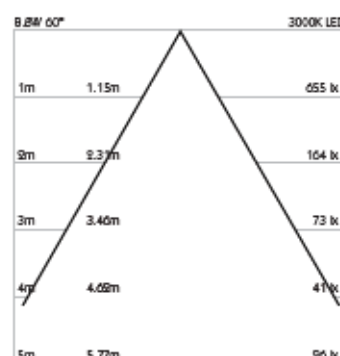

Category Interior use only IP20

Material Machined Aluminium

Finish Brushed Aluminium | Black | White | Custom

Cutout ø44 x 66mm

Ceiling Thickness 5-25mm

Minimum Ceiling Void 20mm above top of luminaire module

Accessories Lenses

System Power 8.8W

Module Output 712lm

Absolute Output 655lm

LOR 92%

Colour Temperature 3000K*

CRI Ra: 95 TM-30 Rf: 93 Rg: 99

Optics 60°

Gear Type Dimmable options available

Weight 181g

* Please enquire as to the availability of non-standard colour temperatures.

Domino 4 Recessed is a recessed 95CRI architectural luminaire. The minimal aesthetic, common across the Precision portfolio, ensures the luminaire blends into its architectural surroundings. The luminaire comes as standard in white, black and brushed aluminium finishes, with four light sources. Each light source can be configured separately with one of five changeable optics, facilitating a large number of distribution choices. The built-in magnetic accessory holder, stepped for glare control, which can take accessories up to 2mm thick. Domino 4 Recessed is machined from aerospace grade 6063-T6 aluminium, delivering a lumen package of 712lm at 8.8W.

Product Photometry independently tested in accordance with LM-79