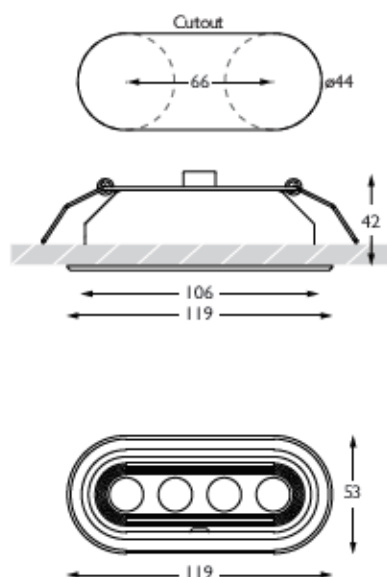

FOCAL SPOT

Category Interior use only IP20

Material Machined Aluminium

Finish Brushed Aluminium | Black | White | Custom

Cutout $\varnothing 44 \times 66$ mm

Ceiling Thickness 5-25mm

Minimum Ceiling Void 20mm above top of luminaire module

Accessories Lenses

System Power 8.8W

Module Output 712lm

Absolute Output 630lm

LOR 88%

Colour Temperature 3000K*

CRI Ra: 95 **TM-30** Rf: 93 Rg: 99

Optics 12° | 30°

Gear Type Dimmable options available

Weight 181g

* Please enquire as to the availability of non-standard colour temperatures.

Domino 4 Recessed is a recessed 95CRI architectural luminaire. The minimal aesthetic, common across the Precision portfolio, ensures the luminaire blends into its architectural surroundings. The luminaire comes as standard in white, black and brushed aluminium finishes, with four light sources. Each light source can be configured separately with one of five changeable optics, facilitating a large number of distribution choices. The built-in magnetic accessory holder, stepped for glare control, which can take accessories up to 2mm thick. Domino 4 Recessed is machined from aerospace grade 6063-T6 aluminium, delivering a lumen package of 712lm at 8.8W.

Product Photometry independently tested in accordance with LM-79

Beam Spread	Distance	Beam Diameter	Light Output (lx)
180°	1m	0.30m	4,084 lx
130°	2m	0.60m	1,021 lx
90°	3m	0.90m	453 lx
60°	4m	1.20m	255 lx
30°	5m	1.40m	163 lx

TX-054-AL-3095C1

TX-054-BK-3095C1

TX-054-WH-3095C1

PRECISION
LIGHTING

SALES@PRECISIONLIGHTING.CO.UK
WWW.PRECISIONLIGHTING.CO.UK

42 RIVERSIDE ROAD
LONDON SW17 0BA

t. +44 (0) 20 8947 6616
f. +44 (0) 20 8286 6626