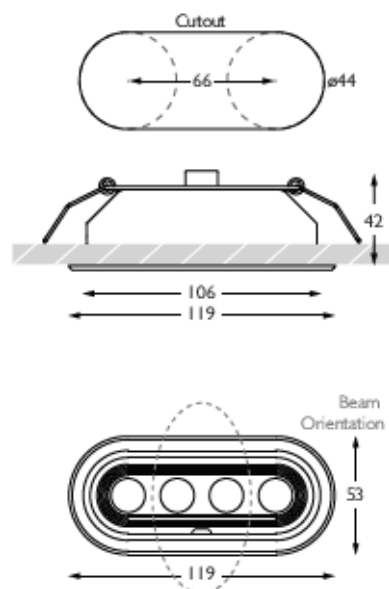

VERTICAL ELLIPSE