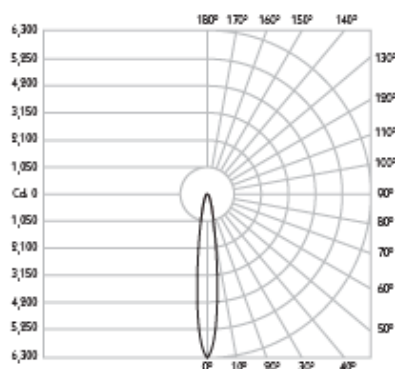

**Accessories** Lenses

**System Power** 8.8W

**Module Output** 712lm

**Absolute Output** 658lm

**LOR** 93%

**Colour Temperature** 3000K\*

**CRI** Ra: 95 **TM-30** Rf: 93 Rg: 99

**Optics** 12°

Product Photometry independently tested in accordance with LM-79

Distance	Beam Diameter	Light Output (lm)
1m	0.21m	6,285
2m	0.42m	1,570
3m	0.63m	700
4m	0.84m	390
5m	1.05m	250

TX-654-AL-309512

TX-654-BK-309512