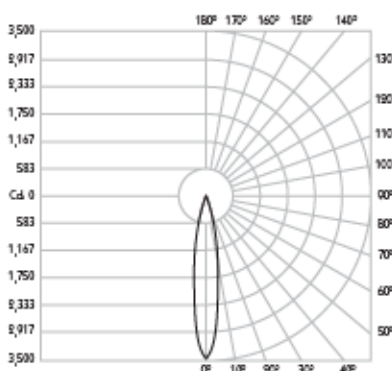

Product Photometry independently tested in accordance with LM-79

Beam Spread	Distance	Beam Diameter	Light Output (lx)
180°	1m	0.30m	4,084 lx
130°	2m	0.60m	1,021 lx
90°	3m	0.90m	453 lx
60°	4m	1.20m	255 lx
30°	5m	1.40m	163 lx

**Minimum Ceiling Void** 20mm above top of luminaire module

**Accessories** Lenses

**System Power** 8.8W

**Module Output** 712lm

**Absolute Output** 657lm

**LOR** 92%

**Colour Temperature** 3000K\*

**CRI** Ra: 95 **TM-30** Rf: 93 Rg: 99

Product Photometry independently tested in accordance with LM-79

Beam Spread	Beam Diameter	3000K LED Output
1m	0.30m	3,470 lk
2m	0.50m	867 lk
3m	0.80m	385 lk
4m	1.10m	216 lk
5m	1.40m	138 lk

Bezel

TX-654-AL-3095CE