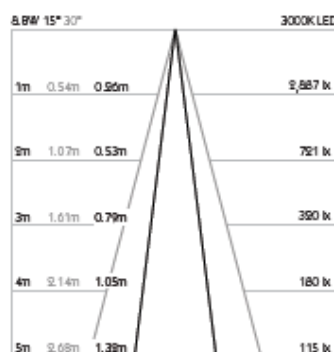

TX-654-AL-3095E3

TX-654-BK-3095E3

TX-654-WH-3095E3

PRECISION
LIGHTING

SALES@PRECISIONLIGHTING.CO.UK

WWW.PRECISIONLIGHTING.CO.UK

42 RIVERSIDE ROAD
LONDON SW 17 0BA

t. +44 (0) 20 8947 6616
f. +44 (0) 20 8286 6626