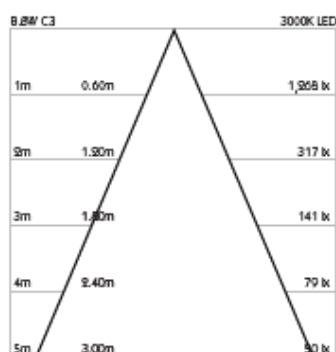

Domino 4 Recessed is a recessed 95CRI architectural luminaire. The minimal aesthetic, common across the Precision portfolio, ensures the luminaire blends into its architectural surroundings. The luminaire comes as standard in white, black and brushed aluminium finishes, with four light sources. Each light source can be configured separately with one of five changeable optics, facilitating a large number of distribution choices. The built-in magnetic accessory holder, stepped for glare control, which can take accessories up to 2mm thick. Domino 4 Recessed is machined from aerospace grade 6063-T6 aluminium, delivering a lumen package of 712lm at 8.8W.

Product Photometry independently tested in accordance with LM-79