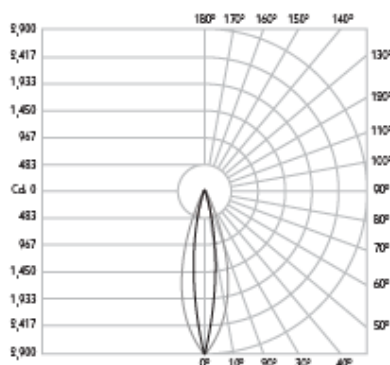

TX-654-AL-3095E3

TX-654-BK-3095E3

TX-654-WH-3095E3

PRECISION
LIGHTING

SALES@PRECISIONLIGHTING.CO.UK

WWW.PRECISIONLIGHTING.CO.UK

42 RIVERSIDE ROAD
LONDON SW 17 0BA

t. +44 (0) 20 8947 6616
f. +44 (0) 20 8286 6626