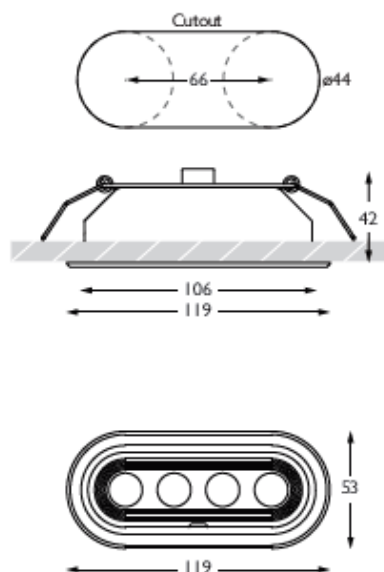

NARROW SPOT

Category Interior use only IP20

Material Machined Aluminium

Finish Brushed Aluminium | Black | White | Custom

Cutout $\varnothing 44 \times 66$ mm

Ceiling Thickness 5-25mm

Minimum Ceiling Void 20mm above top of luminaire module

Accessories Lenses

System Power 8.8W

Module Output 712lm

Absolute Output 658lm

LOR 93%

Colour Temperature 3000K*

CRI Ra: 95 **TM-30** Rf: 93 Rg: 99

Optics 12°

Gear Type Dimmable options available

Weight 181g

* Please enquire as to the availability of non-standard colour temperatures.

Domino 4 Recessed is a recessed 95CRI architectural luminaire. The minimal aesthetic, common across the Precision portfolio, ensures the luminaire blends into its architectural surroundings. The luminaire comes as standard in white, black and brushed aluminium finishes, with four light sources. Each light source can be configured separately with one of five changeable optics, facilitating a large number of distribution choices. The built-in magnetic accessory holder, stepped for glare control, which can take accessories up to 2mm thick. Domino 4 Recessed is machined from aerospace grade 6063-T6 aluminium, delivering a lumen package of 712lm at 8.8W.

Product Photometry independently tested in accordance with LM-79

Distance	Beam Diameter	Light Output (lm)
1m	0.21m	6,285
2m	0.42m	1,570
3m	0.63m	700
4m	0.84m	390
5m	1.05m	250

TX-654-AL-309512

TX-654-BK-309512

TX-654-WH-309512

PRECISION
LIGHTING

SALES@PRECISIONLIGHTING.CO.UK
WWW.PRECISIONLIGHTING.CO.UK

42 RIVERSIDE ROAD
LONDON SW17 0BA
t. +44 (0) 20 8947 6616
f. +44 (0) 20 8286 6626