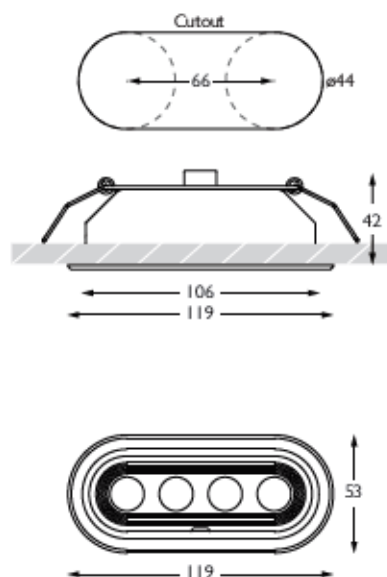

Domino 4 Recessed is a recessed 95CRI architectural luminaire. The minimal aesthetic, common across the Precision portfolio, ensures the luminaire blends into its architectural surroundings. The luminaire comes as standard in white, black and brushed aluminium finishes, with four light sources. Each light source can be configured separately with one of five changeable optics, facilitating a large number of distribution choices. The built-in magnetic accessory holder, stepped for glare control, which can take accessories up to 2mm thick. Domino 4 Recessed is machined from aerospace grade 6063-T6 aluminium, delivering a lumen package of 712lm at 8.8W.

Product Photometry independently tested in accordance with LM-79