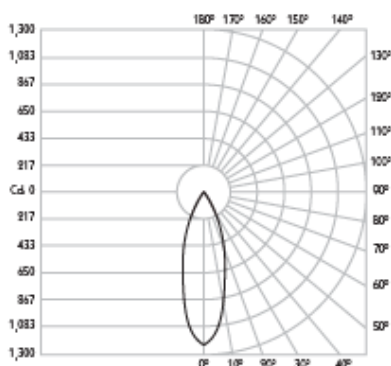

Domino 4 Recessed is a recessed 95CRI architectural luminaire. The minimal aesthetic, common across the Precision portfolio, ensures the luminaire blends into its architectural surroundings. The luminaire comes as standard in white, black and brushed aluminium finishes, with four light sources. Each light source can be configured separately with one of five changeable optics, facilitating a large number of distribution choices. The built-in magnetic accessory holder, stepped for glare control, which can take accessories up to 2mm thick. Domino 4 Recessed is machined from aerospace grade 6063-T6 aluminium, delivering a lumen package of 712lm at 8.8W.

Product Photometry independently tested in accordance with LM-79