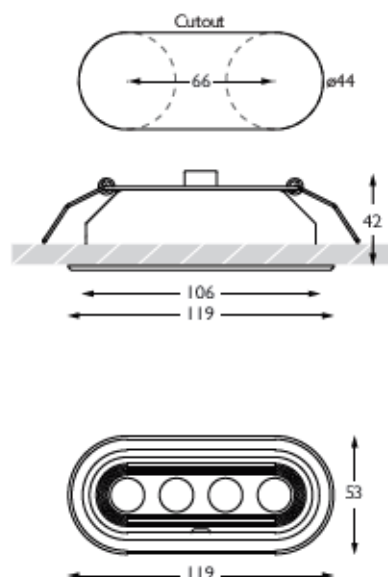

WIDE FLOOD

Category Interior use only IP20

Material Machined Aluminium

Finish Brushed Aluminium | Black | White | Custom

Cutout ø44 x 66mm

Ceiling Thickness 5-25mm

Minimum Ceiling Void 20mm above top of luminaire module

Accessories Lenses

System Power 8.8W

Module Output 712lm

Absolute Output 655lm

LOR 92%

Colour Temperature 3000K*

CRI Ra: 95 TM-30 Rf: 93 Rg: 99

Optics 60°

Gear Type Dimmable options available

Weight 181g

* Please enquire as to the availability of non-standard colour temperatures.

Domino 4 Recessed is a recessed 95CRI architectural luminaire. The minimal aesthetic, common across the Precision portfolio, ensures the luminaire blends into its architectural surroundings. The luminaire comes as standard in white, black and brushed aluminium finishes, with four light sources. Each light source can be configured separately with one of five changeable optics, facilitating a large number of distribution choices. The built-in magnetic accessory holder, stepped for glare control, which can take accessories up to 2mm thick. Domino 4 Recessed is machined from aerospace grade 6063-T6 aluminium, delivering a lumen package of 712lm at 8.8W.

Product Photometry independently tested in accordance with LM-79

TX-054-AL-309560

TX-054-BK-309560

TX-054-WH-309560

PRECISION
LIGHTING

SALES@PRECISIONLIGHTING.CO.UK

WWW.PRECISIONLIGHTING.CO.UK

42 RIVERSIDE ROAD
LONDON SW 17 0BA

t. +44 (0) 20 8947 6616
f. +44 (0) 20 8286 6626