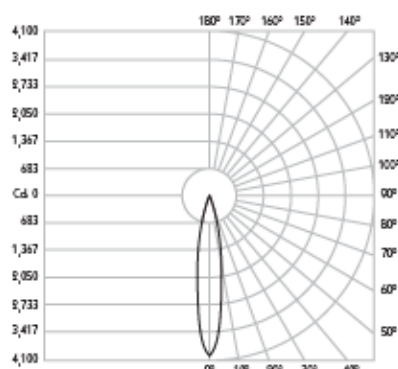

**Ceiling Thickness** 5-25mm

**Minimum Ceiling Void** 20mm above top of luminaire module

**Accessories** Lenses

**System Power** 8.8W

**Module Output** 712lm

**Absolute Output** 630lm

**LOR** 88%

**Colour Temperature** 3000K\*

Product Photometry independently tested in accordance with LM-79

Beam Spread	Distance	Beam Diameter	Light Output (lx)
180°	1m	0.30m	4,084 lx
130°	2m	0.60m	1,021 lx
90°	3m	0.90m	453 lx
60°	4m	1.20m	255 lx
30°	5m	1.40m	163 lx