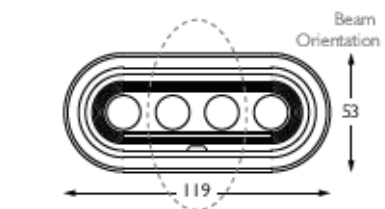

**Cutout**  $\varnothing 44 \times 66\text{mm}$

**Ceiling Thickness** 5-25mm

**Minimum Ceiling Void** 20mm above top of luminaire module

**Accessories** Lenses

**System Power** 8.8W

**Module Output** 712lm

**Absolute Output** 626lm

**LOR** 88%

**Colour Temperature** 3000K\*

**CRI** Ra: 95 TM-30 Rf: 93 Rg: 99

**Optics** 30X15°

**Gear Type** Dimmable options available

**Weight** 181g

\* Please enquire as to the availability of non-standard colour temperatures.