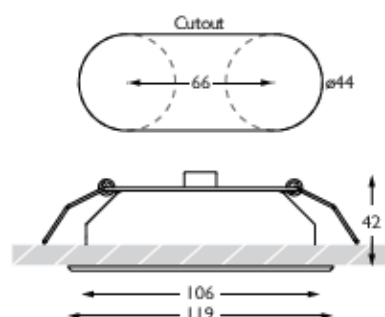

FLOOD

Category Interior use only IP20

Material Machined Aluminium

Finish Brushed Aluminium | Black | White | Custom

Cutout $\phi 44 \times 66$ mm

Ceiling Thickness 5-25mm

Minimum Ceiling Void 20mm above top of luminaire module

Accessories Lenses

System Power 8.8W

Module Output 712lm

Absolute Output 600lm

LOR 84%

Colour Temperature 3000K*

CRI Ra: 95 **TM-30** Rf: 93 Rg: 99

Optics 30°

Gear Type Dimmable options available

Weight 181g

* Please enquire as to the availability of non-standard colour temperatures.

Domino 4 Recessed is a recessed 95CRI architectural luminaire. The minimal aesthetic, common across the Precision portfolio, ensures the luminaire blends into its architectural surroundings. The luminaire comes as standard in white, black and brushed aluminium finishes, with four light sources. Each light source can be configured separately with one of five changeable optics, facilitating a large number of distribution choices. The built-in magnetic accessory holder, stepped for glare control, which can take accessories up to 2mm thick. Domino 4 Recessed is machined from aerospace grade 6063-T6 aluminium, delivering a lumen package of 712lm at 8.8W.

Product Photometry independently tested in accordance with LM-79

TX-654-AL-309530

TX-654-BK-309530

TX-654-WH-309530

PRECISION
LIGHTING

SALES@PRECISIONLIGHTING.CO.UK

WWW.PRECISIONLIGHTING.CO.UK

42 RIVERSIDE ROAD
LONDON SW17 0BA

t. +44 (0) 20 8947 6616
f. +44 (0) 20 8986 6626