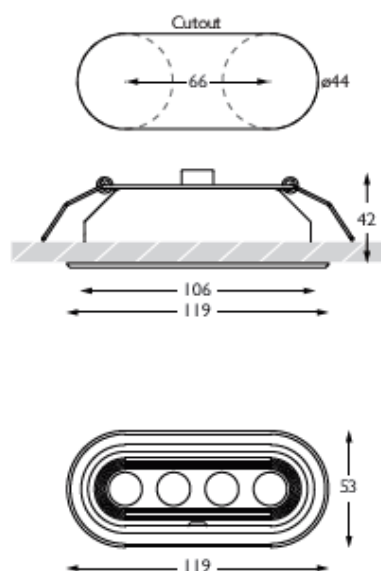

DOMINO 4 RECESSED

luminaires
spec sheet TX-654

SOFT FOCAL FLOOD

Category Interior use only IP20

Material Machined Aluminium

Finish Brushed Aluminium | Black | White | Custom

Cutout $\phi 44 \times 66$ mm

Ceiling Thickness 5-25mm

Minimum Ceiling Void 20mm above top of luminaire module

Accessories Lenses

System Power 8.8W

Module Output 712lm

Absolute Output 628lm

LOR 92%

Colour Temperature 3000K*

CRI Ra: 95 **TM-30** Rf: 93 Rg: 99

Optics 30° | 60°

Gear Type Dimmable options available

Weight 181g

* Please enquire as to the availability of non-standard colour temperatures.

Domino 4 Recessed is a recessed 95CRI architectural luminaire. The minimal aesthetic, common across the Precision portfolio, ensures the luminaire blends into its architectural surroundings. The luminaire comes as standard in white, black and brushed aluminium finishes, with four light sources. Each light source can be configured separately with one of five changeable optics, facilitating a large number of distribution choices. The built-in magnetic accessory holder, stepped for glare control, which can take accessories up to 2mm thick. Domino 4 Recessed is machined from aerospace grade 6063-T6 aluminium, delivering a lumen package of 712lm at 8.8W.

Product Photometry independently tested in accordance with LM-79

TX-654-AL-3095C3

TX-654-BK-3095C3

TX-654-WH-3095C3

PRECISION
LIGHTING

SALES@PRECISIONLIGHTING.CO.UK

WWW.PRECISIONLIGHTING.CO.UK

42 RIVERSIDE ROAD
LONDON SW17 0BA

t. +44 (0) 20 8947 6616
f. +44 (0) 20 8286 6626