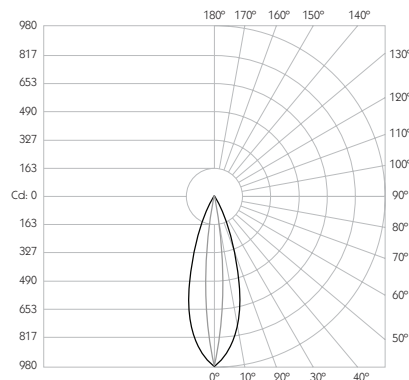

Product Photometry independently tested in accordance with LM-79

Distance (m)	Beam Diameter (m)	Footcandle (lx)
1m	0.21m	1,566 lx
2m	0.42m	392 lx
3m	0.63m	174 lx
4m	0.84m	98 lx
5m	1.05m	63 lx

Basis Track

Product Photometry independently tested in accordance with LM-79

Distance (m)	Beam Width (m)	Beam Diameter (m)	Illuminance (lx)
1m	0.63m	0.21m	972 lx
2m	1.26m	0.42m	243 lx
3m	1.89m	0.63m	108 lx
4m	2.52m	0.84m	60 lx
5m	3.15m	1.05m	39 lx

Absolute Output 163lm

LOR 92%

Colour Temperature 3000K*

CRI Ra: 95 **TM-30** Rf: 93 Rg: 99

Optics 35X12°

Gear Type Dimmable options available

Weight 141g

* Please enquire as to the availability of non-standard colour temperatures.

Product Photometry independently tested in accordance with LM-79

Distance	Beam Spread	Beam Diameter	Footcandle (lx)
1m	0.63m x 0.21m	979 lx	
2m	1.26m x 0.42m	243 lx	
3m	1.89m x 0.63m	108 lx	
4m	2.52m x 0.84m	60 lx	
5m	3.15m x 1.05m	39 lx	