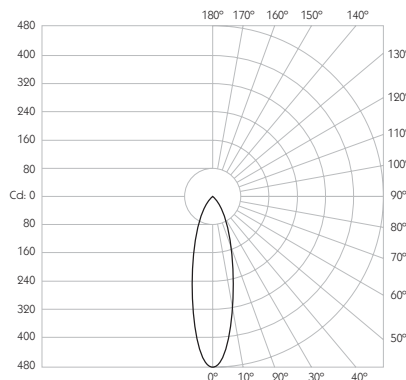

Product Photometry independently tested in accordance with LM-79

Distance (m)	Beam Diameter (m)	Footcandle (lx)
1m	0.21m	1,566 lx
2m	0.42m	392 lx
3m	0.63m	174 lx
4m	0.84m	98 lx
5m	1.05m	63 lx

Basis Track

Absolute Output 150lm

LOR 84%

Colour Temperature 3000K*

CRI Ra: 95 **TM-30** Rf: 93 Rg: 99

Optics 30°

Gear Type Dimmable options available

Weight 141g

* Please enquire as to the availability of non-standard colour temperatures.

Product Photometry independently tested in accordance with LM-79

Distance (m)	Beam Diameter (m)	Illuminance (lx)
1m	0.54m	470 lx
2m	1.07m	118 lx
3m	1.61m	52 lx
4m	2.14m	29 lx
5m	2.68m	19 lx

Basis Track

BT-651-AL-309530