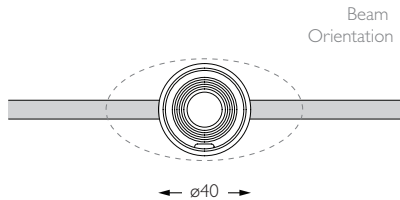

DOMINO 1 BASIS TRACK

Luminaires
spec sheet BT-651

ELLIPSE

- **Category** Interior use only IP20
- **Material** Machined Aluminium
- **Finish** Brushed Aluminium
- **System** Basis Track
- **Accessories** Lenses
- **System Power** 2.5W
- **Module Output** 178lm
- **Absolute Output** 163lm
- **LOR** 92%
- **Colour Temperature** 3000K*
- **CRI** Ra: 95 **TM-30** Rf: 93 Rg: 99
- **Optics** 12X35°
- **Gear Type** Dimmable options available
- **Weight** 141g

* Please enquire as to the availability of non-standard colour temperatures.

Domino 1 Basis Track is a low profile, track-mounted 95CRI architectural luminaire. The minimal aesthetic, common across the Precision portfolio, ensures the luminaire blends into its architectural surroundings. The luminaire comes as standard in brushed aluminium, and has five changeable optics for flexible distribution. The built-in, anti-reflective, magnetic accessory holder enables glare control and accommodates accessories up to 2mm thick. Domino 1 Basis Track is machined from aerospace grade 6063-T6 aluminium, delivering a lumen package of 178lm at 2.5W from its internal 24V DC driver.

Product Photometry independently tested in accordance with LM-79

Distance (m)	Beam Width (m)	Beam Diameter (m)	Illuminance (lx)
1m	0.63m	0.21m	972 lx
2m	1.26m	0.42m	243 lx
3m	1.89m	0.63m	108 lx
4m	2.52m	0.84m	60 lx
5m	3.15m	1.05m	39 lx

BT-651-AL-3095E1

PRECISION
LIGHTING

SALES@PRECISIONLIGHTING.CO.UK
WWW.PRECISIONLIGHTING.CO.UK

42 RIVERSIDE ROAD
LONDON SW17 0BA
t. +44 (0) 20 8947 6616
f. +44 (0) 20 8286 6626