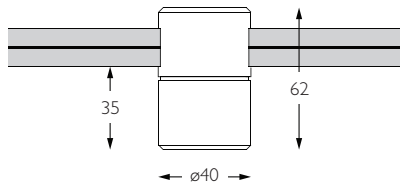

DOMINO 1 BASIS TRACK

Luminaires
spec sheet BT-651

ELLIPSE

- **Category** Interior use only IP20
- **Material** Machined Aluminium
- **Finish** Brushed Aluminium
- **System** Basis Track
- **Accessories** Lenses
- **System Power** 2.5W
- **Module Output** 178lm
- **Absolute Output** 163lm
- **LOR** 92%
- **Colour Temperature** 3000K*
- **CRI** Ra: 95 **TM-30** Rf: 93 Rg: 99
- **Optics** 12X35°
- **Gear Type** Dimmable options available
- **Weight** 141g

* Please enquire as to the availability of non-standard colour temperatures.

Domino 1 Basis Track is a low profile, track-mounted 95CRI architectural luminaire. The minimal aesthetic, common across the Precision portfolio, ensures the luminaire blends into its architectural surroundings. The luminaire comes as standard in brushed aluminium, and has five changeable optics for flexible distribution. The built-in, anti-reflective, magnetic accessory holder enables glare control and accommodates accessories up to 2mm thick. Domino 1 Basis Track is machined from aerospace grade 6063-T6 aluminium, delivering a lumen package of 178lm at 2.5W from its internal 24V DC driver.

Product Photometry independently tested in accordance with LM-79

Distance (m)	Beam Width (m)	Beam Diameter (m)	Illuminance (lx)
1m	0.63m	0.21m	972 lx
2m	1.26m	0.42m	243 lx
3m	1.89m	0.63m	108 lx
4m	2.52m	0.84m	60 lx
5m	3.15m	1.05m	39 lx

BT-651-AL-3095E1

PRECISION
LIGHTING

SALES@PRECISIONLIGHTING.CO.UK
WWW.PRECISIONLIGHTING.CO.UK

42 RIVERSIDE ROAD
LONDON SW17 0BA
t. +44 (0) 20 8947 6616
f. +44 (0) 20 8286 6626