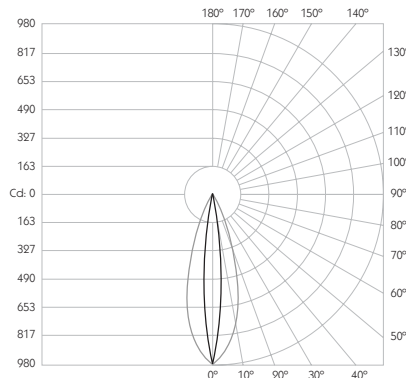

Product Photometry independently tested in accordance with LM-79

Distance (m)	Beam Diameter (m)	Footcandle (lx)
1m	0.21m	1,566 lx
2m	0.42m	392 lx
3m	0.63m	174 lx
4m	0.84m	98 lx
5m	1.05m	63 lx

Basis Track

Product Photometry independently tested in accordance with LM-79

Beam Length	Beam Diameter	Illuminance (lx)
1m	1.15m	163 lx
2m	2.31m	41 lx
3m	3.46m	18 lx
4m	4.62m	10 lx
5m	5.77m	7 lx

Basis Track

BT-651-AL-309560

ELLIPSE

- Category** Interior use only IP20
- Material** Machined Aluminium
- Finish** Brushed Aluminium
- System** Basis Track
- Accessories** Lenses
- System Power** 2.5W
- Module Output** 178lm
- Absolute Output** 163lm
- LOR** 92%
- Colour Temperature** 3000K*
- CRI** Ra: 95 **TM-30** Rf: 93 Rg: 99
- Optics** 12X35°
- Gear Type** Dimmable options available
- Weight** 141g

Product Photometry independently tested in accordance with LM-79

Distance (m)	Beam Width (m)	Beam Diameter (m)	Illuminance (lx)
1m	0.63m	0.21m	972 lx
2m	1.26m	0.42m	243 lx
3m	1.89m	0.63m	108 lx
4m	2.52m	0.84m	60 lx
5m	3.15m	1.05m	39 lx