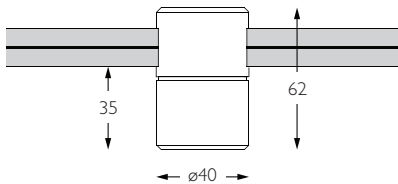

Absolute Output 163lm

LOR 92%

Colour Temperature 3000K*

CRI Ra: 95 **TM-30** Rf: 93 Rg: 99

Optics 60°

Gear Type Dimmable options available

Weight 141g

* Please enquire as to the availability of non-standard colour temperatures.