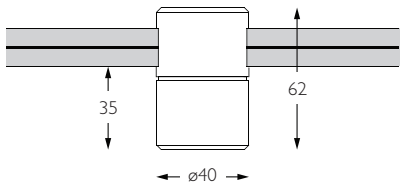

Absolute Output 150lm

LOR 84%

Colour Temperature 3000K*

CRI Ra: 95 **TM-30** Rf: 93 Rg: 99

Optics 30°

Gear Type Dimmable options available

Weight 141g

* Please enquire as to the availability of non-standard colour temperatures.

Product Photometry independently tested in accordance with LM-79

Distance (m)	Beam Diameter (m)	Illuminance (lx)
1m	0.54m	470 lx
2m	1.07m	118 lx
3m	1.61m	52 lx
4m	2.14m	29 lx
5m	2.68m	19 lx

Basis Track

BT-651-AL-309530