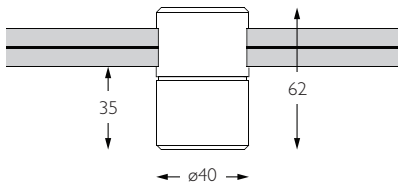

Absolute Output 163lm

LOR 92%

Colour Temperature 3000K*

CRI Ra: 95 **TM-30** Rf: 93 Rg: 99

Optics 35X12°

Gear Type Dimmable options available

Weight 141g

* Please enquire as to the availability of non-standard colour temperatures.