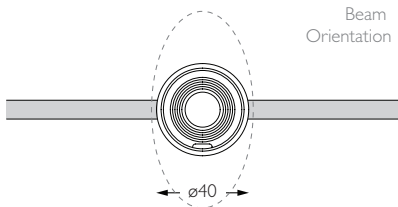

Product Photometry independently tested in accordance with LM-79

Distance (m)	Beam Width (m)	Beam Diameter (m)	Illuminance (lx)
1m	0.63m	0.21m	972 lx
2m	1.26m	0.42m	243 lx
3m	1.89m	0.63m	108 lx
4m	2.52m	0.84m	60 lx
5m	3.15m	1.05m	39 lx

Absolute Output 163lm

LOR 92%

Colour Temperature 3000K*

CRI Ra: 95 **TM-30** Rf: 93 Rg: 99

Optics 35X12°

Gear Type Dimmable options available

Weight 141g

* Please enquire as to the availability of non-standard colour temperatures.