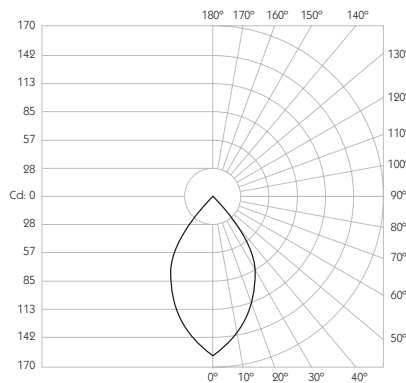

Product Photometry independently tested in accordance with LM-79

Distance (m)	Beam Diameter (m)	Footcandle (lx)
1m	0.21m	1,566 lx
2m	0.42m	392 lx
3m	0.63m	174 lx
4m	0.84m	98 lx
5m	1.05m	63 lx

Basis Track

Absolute Output 163lm

LOR 92%

Colour Temperature 3000K*

CRI Ra: 95 **TM-30** Rf: 93 Rg: 99

Optics 60°

Gear Type Dimmable options available

Weight 141g

* Please enquire as to the availability of non-standard colour temperatures.

Product Photometry independently tested in accordance with LM-79

Beam Length	Beam Diameter	Illuminance (lx)
1m	1.15m	163 lx
2m	2.31m	41 lx
3m	3.46m	18 lx
4m	4.62m	10 lx
5m	5.77m	7 lx

Basis Track

BT-651-AL-309560

Product Photometry independently tested in accordance with LM-79

Distance (m)	Beam Width (m)	Beam Diameter (m)	Illuminance (lx)
1m	0.63m	0.21m	972 lx
2m	1.26m	0.42m	243 lx
3m	1.89m	0.63m	108 lx
4m	2.52m	0.84m	60 lx
5m	3.15m	1.05m	39 lx