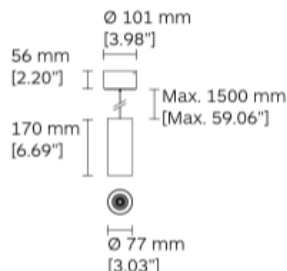

## Pixo 77 - L: 170 mm

### DESCRIPTION

Pendant mounted luminaire with light body in extruded aluminium. Light body available in two diameter (36mm and 77mm) Exchangable front ring in wide range of colours. Supplied with ceiling canopy and pre-installed 1.5m electrical cable and with 1 x 1.5m pendant steel wires. Available in two sizes and four different length.

### NOTES:

Product length: 170 mm.

We reserve the right to change specifications without prior notification.

HONG KONG	-	LONDON	-	MILAN	-	SHANGHAI	-	USA
-----------	---	--------	---	-------	---	----------	---	-----

### NOTES:

Product length: 330 mm.

We reserve the right to change specifications without prior notification.

HONG KONG	-	LONDON	-	MILAN	-	SHANGHAI	-	USA
-----------	---	--------	---	-------	---	----------	---	-----