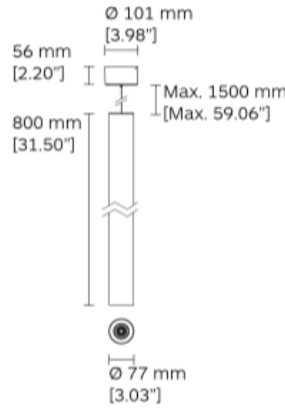

### NOTES:

Product length: 330 mm.

We reserve the right to change specifications without prior notification.

HONG KONG	-	LONDON	-	MILAN	-	SHANGHAI	-	USA
-----------	---	--------	---	-------	---	----------	---	-----

### NOTES:

Product length: 550 mm.

We reserve the right to change specifications without prior notification.

HONG KONG - LONDON - MILAN - SHANGHAI - USA

**Pixo 77 - L: 820 mm**

**7241BC22-903016D010**

**DESCRIPTION**

Pendant mounted luminaire with light body in extruded aluminium. Light body available in two diameter (36mm and 77mm) Exchangable front ring in wide range of colours. Supplied with ceiling canopy and pre-installed 1.5m electrical cable and with 1 x 1.5m pendant steel wires. Available in two sizes and four different length.

**NOTES:**

Product length: 820 mm.

We reserve the right to change specifications without prior notification.

HONG KONG	-	LONDON	-	MILAN	-	SHANGHAI	-	USA
-----------	---	--------	---	-------	---	----------	---	-----