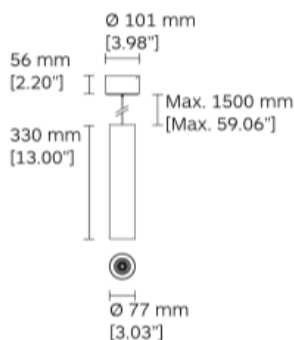

7237BC22-903016D010

DESCRIPTION

Pendant mounted luminaire with light body in extruded aluminium. Light body available in two diameter (36mm and 77mm) Exchangeable front ring in wide range of colours. Supplied with ceiling canopy and pre-installed 1.5m electrical cable and with 1 x 1.5m pendant steel wires. Available in two sizes and four different length.

MOUNTING

Indoor Lighting - Pendant

OPTIC

Reflector. Narrow, medium and wide beam angle available.

ELECTRICAL / LED DRIVER

D0 - No Dimming

LIGHT SOURCE AND PERFORMANCE

LIGHT SOURCE: LED Built-in with body - Citizen - COB

SDCM:

CCT: 30 - 3000K

CRI: 90

SYSTEM POWER: 13.2

DELIVERED LUMEN: 1227.6lm

IP: 20

Notes:

ACCESSORIES

Acrylic diffuser

2C36

Colour Rings

2C34

ORDERING CODE

Follow the steps to specify your fixture final code, example: **RE61MB13-803020DL11**

PRODUCT CODE	LIGHT SOURCE CODE	-	CRI	CCT	BEAM ANGLE (BA°)	DRIVER OPTIONS	FINISH
7237	BC22	-	90	30 - 3000K	16	D0	10 - Black

NOTES:

Product length: 330 mm.

We reserve the right to change specifications without prior notification.

HONG KONG	-	LONDON	-	MILAN	-	SHANGHAI	-	USA