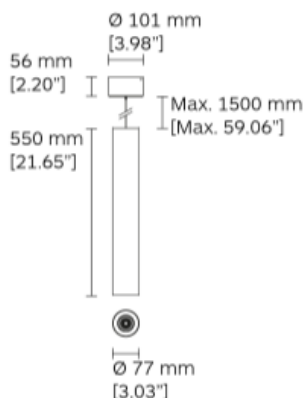

7239BC22-903016D010

DESCRIPTION

Pendant mounted luminaire with light body in extruded aluminium. Light body available in two diameter (36mm and 77mm) Exchangable front ring in wide range of colours. Supplied with ceiling canopy and pre-installed 1.5m electrical cable and with 1 x 1.5m pendant steel wires. Available in two sizes and four different length.

MOUNTING

Indoor Lighting - Pendant

OPTIC

Reflector. Narrow, medium and wide beam angle available.

ELECTRICAL / LED DRIVER

D0 - No Dimming

LIGHT SOURCE AND PERFORMANCE

LIGHT SOURCE: LED Built-in with body - Citizen - COB

SDCM: 3-steps

CCT: 30 - 3000K

CRI: 90

SYSTEM POWER: 13.2

DELIVERED LUMEN: 1227.6lm

IP: 20

Notes:

ACCESSORIES

Acrylic diffuser 2C36

Colour Rings 2C34

ORDERING CODE

Follow the steps to specify your fixture final code, example: RE61MB13-803020DL11

PRODUCT CODE	LIGHT SOURCE CODE	-	CRI	CCT	BEAM ANGLE (BA°)	DRIVER OPTIONS	FINISH
7239	BC22	-	90	30 - 3000K	16	D0	10 - Black

NOTES:

Product length: 550 mm.

We reserve the right to change specifications without prior notification.

HONG KONG - LONDON - MILAN - SHANGHAI - USA