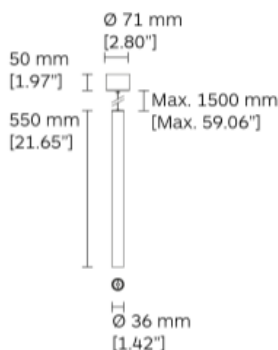

NOTES:

Product length: 330 mm.

We reserve the right to change specifications without prior notification.

HONG KONG	-	LONDON	-	MILAN	-	SHANGHAI	-	USA
-----------	---	--------	---	-------	---	----------	---	-----

Pixo 36 - L: 550 mm

7238BC31-903020DP10

DESCRIPTION

Pendant mounted luminaire with light body in extruded aluminium. Light body available in two diameter (36mm and 77mm) Exchangable front ring in wide range of colours. Supplied with ceiling canopy and pre-installed 1.5m electrical cable and with 1 x 1.5m pendant steel wires. Available in two sizes and four different length.

NOTES:

Product length: 550 mm.

We reserve the right to change specifications without prior notification.

HONG KONG	-	LONDON	-	MILAN	-	SHANGHAI	-	USA
-----------	---	--------	---	-------	---	----------	---	-----

NOTES:

Product length: 820 mm.

We reserve the right to change specifications without prior notification.

HONG KONG	-	LONDON	-	MILAN	-	SHANGHAI	-	USA
-----------	---	--------	---	-------	---	----------	---	-----