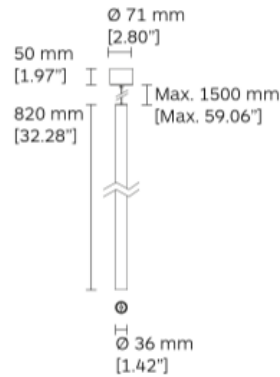

NOTES:

Product length: 330 mm.

We reserve the right to change specifications without prior notification.

HONG KONG	-	LONDON	-	MILAN	-	SHANGHAI	-	USA
-----------	---	--------	---	-------	---	----------	---	-----

NOTES:

Product length: 550 mm.

We reserve the right to change specifications without prior notification.

HONG KONG	-	LONDON	-	MILAN	-	SHANGHAI	-	USA
-----------	---	--------	---	-------	---	----------	---	-----

Pixo 36 - L: 820 mm

7240BC31-903020D010

DESCRIPTION

Pendant mounted luminaire with light body in extruded aluminium. Light body available in two diameter (36mm and 77mm) Exchangable front ring in wide range of colours. Supplied with ceiling canopy and pre-installed 1.5m electrical cable and with 1 x 1.5m pendant steel wires. Available in two sizes and four different length.

NOTES:

Product length: 820 mm.

We reserve the right to change specifications without prior notification.

HONG KONG	-	LONDON	-	MILAN	-	SHANGHAI	-	USA
-----------	---	--------	---	-------	---	----------	---	-----