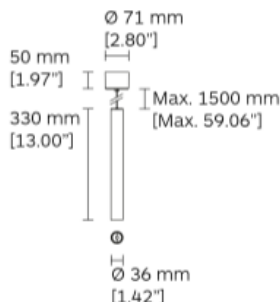

Pixo 36 - L: 330 mm

7236BC31-903020D010

DESCRIPTION

Pendant mounted luminaire with light body in extruded aluminium. Light body available in two diameter (36mm and 77mm) Exchangable front ring in wide range of colours. Supplied with ceiling canopy and pre-installed 1.5m electrical cable and with 1 x 1.5m pendant steel wires. Available in two sizes and four different length.

NOTES:

Product length: 330 mm.

We reserve the right to change specifications without prior notification.

HONG KONG	-	LONDON	-	MILAN	-	SHANGHAI	-	USA
-----------	---	--------	---	-------	---	----------	---	-----

NOTES:

Product length: 550 mm.

We reserve the right to change specifications without prior notification.

HONG KONG	-	LONDON	-	MILAN	-	SHANGHAI	-	USA
-----------	---	--------	---	-------	---	----------	---	-----

NOTES:

Product length: 820 mm.

We reserve the right to change specifications without prior notification.

HONG KONG	-	LONDON	-	MILAN	-	SHANGHAI	-	USA
-----------	---	--------	---	-------	---	----------	---	-----