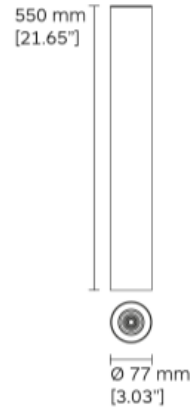

NOTES:

Product length: 170 mm.

We reserve the right to change specifications without prior notification.

HONG KONG	-	LONDON	-	MILAN	-	SHANGHAI	-	USA
-----------	---	--------	---	-------	---	----------	---	-----

NOTES:

Product length: 330 mm.

We reserve the right to change specifications without prior notification.

HONG KONG	-	LONDON	-	MILAN	-	SHANGHAI	-	USA
-----------	---	--------	---	-------	---	----------	---	-----

Pixo 77 - L: 550 mm

1392BC22-903016D010

DESCRIPTION

Ceiling mounted luminaire with light body in extruded aluminium. Light body available in two diameter (36mm and 77mm). Exchangable front ring in wide range of colours. Available in two sizes and three different lengths.

NOTES:

Product length: 550 mm.

We reserve the right to change specifications without prior notification.

HONG KONG	-	LONDON	-	MILAN	-	SHANGHAI	-	USA
-----------	---	--------	---	-------	---	----------	---	-----