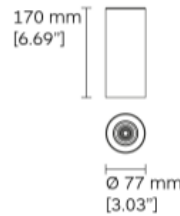

Pixo 77 - L: 170 mm

1388BC22-903016D010

DESCRIPTION

Ceiling mounted luminaire with light body in extruded aluminium. Light body available in two diameter (36mm and 77mm). Exchangable front ring in wide range of colours. Available in two sizes and three different lengths.

NOTES:

Product length: 170 mm.

We reserve the right to change specifications without prior notification.

HONG KONG	-	LONDON	-	MILAN	-	SHANGHAI	-	USA
-----------	---	--------	---	-------	---	----------	---	-----

NOTES:

Product length: 330 mm.

We reserve the right to change specifications without prior notification.

HONG KONG	-	LONDON	-	MILAN	-	SHANGHAI	-	USA
-----------	---	--------	---	-------	---	----------	---	-----

NOTES:

Product length: 550 mm.

We reserve the right to change specifications without prior notification.

HONG KONG	-	LONDON	-	MILAN	-	SHANGHAI	-	USA
-----------	---	--------	---	-------	---	----------	---	-----