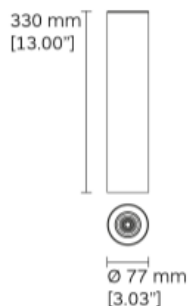

NOTES:

Product length: 170 mm.

We reserve the right to change specifications without prior notification.

HONG KONG	-	LONDON	-	MILAN	-	SHANGHAI	-	USA
-----------	---	--------	---	-------	---	----------	---	-----

Pixo 77 - L: 330 mm

1390BC22-903016D011

DESCRIPTION

Ceiling mounted luminaire with light body in extruded aluminium. Light body available in two diameter (36mm and 77mm). Exchangable front ring in wide range of colours. Available in two sizes and three different lengths.

NOTES:

Product length: 330 mm.

We reserve the right to change specifications without prior notification.

HONG KONG	-	LONDON	-	MILAN	-	SHANGHAI	-	USA
-----------	---	--------	---	-------	---	----------	---	-----

NOTES:

Product length: 550 mm.

We reserve the right to change specifications without prior notification.

HONG KONG	-	LONDON	-	MILAN	-	SHANGHAI	-	USA
-----------	---	--------	---	-------	---	----------	---	-----