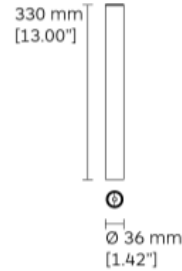

### NOTES:

Product length: 170 mm.

We reserve the right to change specifications without prior notification.

HONG KONG	-	LONDON	-	MILAN	-	SHANGHAI	-	USA
-----------	---	--------	---	-------	---	----------	---	-----

### DESCRIPTION

Ceiling mounted luminaire with light body in extruded aluminium. Light body available in two diameter (36mm and 77mm). Exchangable front ring in wide range of colours. Available in two sizes and three different lengths.

### NOTES:

Product length: 330 mm.

We reserve the right to change specifications without prior notification.

HONG KONG	-	LONDON	-	MILAN	-	SHANGHAI	-	USA
-----------	---	--------	---	-------	---	----------	---	-----

### NOTES:

Product length: 550 mm.

We reserve the right to change specifications without prior notification.

HONG KONG	-	LONDON	-	MILAN	-	SHANGHAI	-	USA
-----------	---	--------	---	-------	---	----------	---	-----