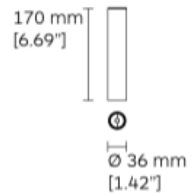

## Pixo 36 - L: 170 mm

1387BC31-903020D010

### NOTES:

Product length: 170 mm.

We reserve the right to change specifications without prior notification.

HONG KONG	-	LONDON	-	MILAN	-	SHANGHAI	-	USA
-----------	---	--------	---	-------	---	----------	---	-----

### NOTES:

Product length: 330 mm.

We reserve the right to change specifications without prior notification.

HONG KONG	-	LONDON	-	MILAN	-	SHANGHAI	-	USA
-----------	---	--------	---	-------	---	----------	---	-----

### NOTES:

Product length: 550 mm.

We reserve the right to change specifications without prior notification.

HONG KONG	-	LONDON	-	MILAN	-	SHANGHAI	-	USA
-----------	---	--------	---	-------	---	----------	---	-----