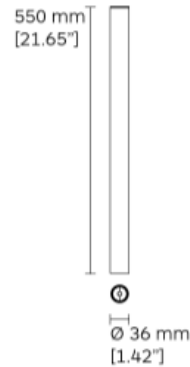

### NOTES:

Product length: 330 mm.

We reserve the right to change specifications without prior notification.

HONG KONG	-	LONDON	-	MILAN	-	SHANGHAI	-	USA
-----------	---	--------	---	-------	---	----------	---	-----

## Pixo 36 - L: 550 mm

### DESCRIPTION

Ceiling mounted luminaire with light body in extruded aluminium. Light body available in two diameter (36mm and 77mm). Exchangable front ring in wide range of colours. Available in two sizes and three different lengths.

### NOTES:

Product length: 550 mm.

We reserve the right to change specifications without prior notification.

HONG KONG	-	LONDON	-	MILAN	-	SHANGHAI	-	USA
-----------	---	--------	---	-------	---	----------	---	-----