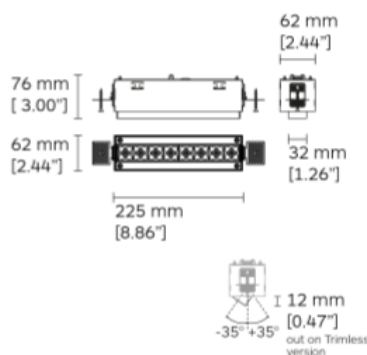

RL74BO11-903034D010

232 x 84 mm

DESCRIPTION

Square shape mounting trim in cast aluminium with springs for trim installation on ceiling thickness 2-25mm or brackets for trimless installation on ceiling thickness 2-25mm. Luminaire body in cast aluminium with integrated diamond faceted screen made from thermoplastic and metalized polycarbonate reflector. Available in different configurations up to 16 light heads. Light heads collectively tiltable in two directions from 0° to 35°.

MOUNTING

Indoor Lighting - Recessed

OPTIC

Reflector. Medium and wide beam angle available. UGR<13 for a better visual comfort.

ELECTRICAL / LED DRIVER

D0 - No Dimming

LIGHT SOURCE AND PERFORMANCE

LIGHT SOURCE: LED Built-in with body - Osram - Power LED

SDCM:

CCT: 30 - 3000K

CRI: 90

SYSTEM POWER: 17.6

DELIVERED LUMEN: 1368lm

IP: 20

Notes:

ORDERING CODE

Follow the steps to specify your fixture final code, example: **RE61MB13-803020DL11**

PRODUCT CODE	LIGHT SOURCE CODE	-	CRI	CCT	BEAM ANGLE (BA°)	DRIVER OPTIONS	FINISH
RL74	BO11	-	90	30 - 3000K	34	D0	10 - Black

NOTES:

We reserve the right to change specifications without prior notification.

HONG KONG - LONDON - MILAN - SHANGHAI - USA