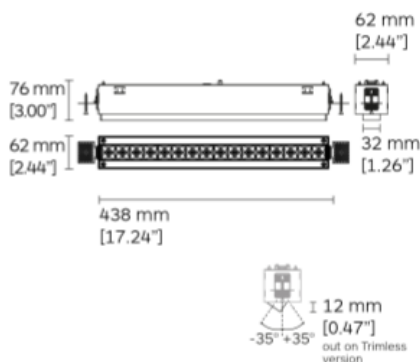

RL78BO11-903034D010

448 x 84 mm

DESCRIPTION

Square shape mounting trim in cast aluminium with springs for trim installation on ceiling thickness 2-25mm or brackets for trimless installation on ceiling thickness 2-25mm. Luminaire body in cast aluminium with integrated diamond faceted screen made from thermoplastic and metalized polycarbonate reflector. Available in different configurations up to 16 light heads. Light heads collectively tiltable in two directions from 0° to 35°.

MOUNTING

Indoor Lighting - Recessed

OPTIC

Reflector. Medium and wide beam angle available. UGR<13 for a better visual comfort.

ELECTRICAL / LED DRIVER

D0 - No Dimming

ORDERING CODE

Follow the steps to specify your fixture final code, example: RE61MB13-803020DL11

LIGHT SOURCE AND PERFORMANCE

LIGHT SOURCE: LED Built-in with body - Osram - Power LED

SDCM:

CCT: 30 - 3000K

CRI: 90

SYSTEM POWER: 37.9616

DELIVERED LUMEN: 2426.528lm

IP: 20

Notes:

PRODUCT CODE	LIGHT SOURCE CODE	-	CRI	CCT	BEAM ANGLE (BA°)	DRIVER OPTIONS	FINISH
RL78	BO11	-	90	30 - 3000K	34	D0	10 - Black

NOTES:

We reserve the right to change specifications without prior notification.

HONG KONG	-	LONDON	-	MILAN	-	SHANGHAI	-	USA