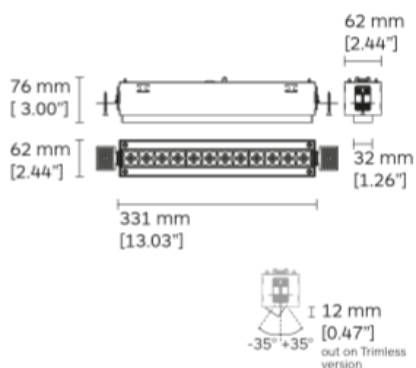

RL76BO11-903034D010

339 x 64 mm

DESCRIPTION

Square shape mounting trim in cast aluminium with springs for trim installation on ceiling thickness 2-25mm or brackets for trimless installation on ceiling thickness 2-25mm. Luminaire body in cast aluminium with integrated diamond faceted screen made from thermoplastic and metalized polycarbonate reflector. Available in different configurations up to 16 light heads. Light heads collectively tiltable in two directions from 0° to 35°.

MOUNTING

Indoor Lighting - Recessed

OPTIC

Reflector. Medium and wide beam angle available. UGR<13 for a better visual comfort.

ELECTRICAL / LED DRIVER

D0 - No Dimming

ORDERING CODE

Follow the steps to specify your fixture final code, example: **RE61MB13-803020DL11**

LIGHT SOURCE AND PERFORMANCE

LIGHT SOURCE: LED Built-in with body - Osram - Power LED

SDCM:

CCT: 30 - 3000K

CRI: 90

SYSTEM POWER: 28.4712

DELIVERED LUMEN: 1819.896lm

IP: 20

Notes:

PRODUCT CODE	LIGHT SOURCE CODE	-	CRI	CCT	BEAM ANGLE (BA°)	DRIVER OPTIONS	FINISH
RL76	BO11	-	90	30 - 3000K	34	D0	10 - Black

NOTES:

We reserve the right to change specifications without prior notification.

HONG KONG	-	LONDON	-	MILAN	-	SHANGHAI	-	USA