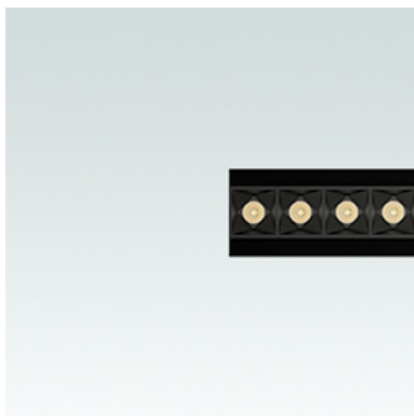

Polaris 30 Adjustable Trimless - 8 - Trimless