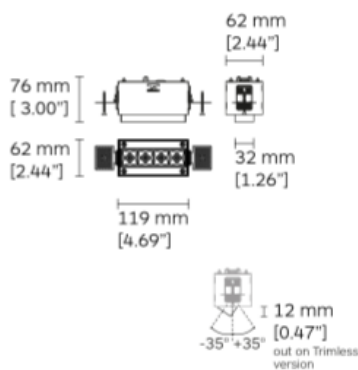

## RL72BO11-903034D010

127 x 84 mm

### DESCRIPTION

Square shape mounting trim in cast aluminium with springs for trim installation on ceiling thickness 2-25mm or brackets for trimless installation on ceiling thickness 2-25mm. Luminaire body in cast aluminium with integrated diamond faceted screen made from thermoplastic and metalized polycarbonate reflector. Available in different configurations up to 16 light heads. Light heads collectively tiltable in two directions from 0° to 35°.