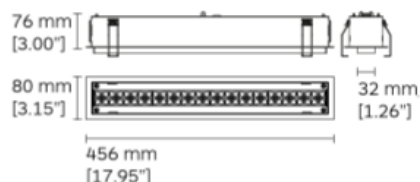

RL77BO11-903034D010

448 x 64 mm

DESCRIPTION

Square shape mounting trim in cast aluminium with springs for trim installation on ceiling thickness 2-25mm or brackets for trimless installation on ceiling thickness 2-25mm. Luminaire body in cast aluminium with integrated diamond faceted screen made from thermoplastic and metalized polycarbonate reflector. Available in different configurations up to 16 light heads. Light heads collectively tiltable in two directions from 0° to 35°.

MOUNTING

Indoor Lighting - Recessed

OPTIC

Reflector. Medium and wide beam angle available. UGR<13 for a better visual comfort.

ELECTRICAL / LED DRIVER

D0 - No Dimming

ORDERING CODE

Follow the steps to specify your fixture final code, example: **RE61MB13-803020DL11**

LIGHT SOURCE AND PERFORMANCE

LIGHT SOURCE: LED Built-in with body - Osram - Power LED

SDCM:

CCT: 30 - 3000K

CRI: 90

SYSTEM POWER: 37.9616

DELIVERED LUMEN: 2426.528lm

IP: 20

Notes:

PRODUCT CODE	LIGHT SOURCE CODE	-	CRI	CCT	BEAM ANGLE (BA°)	DRIVER OPTIONS	FINISH
RL77	BO11	-	90	30 - 3000K	34	D0	10 - Black

NOTES:

We reserve the right to change specifications without prior notification.

HONG KONG	-	LONDON	-	MILAN	-	SHANGHAI	-	USA