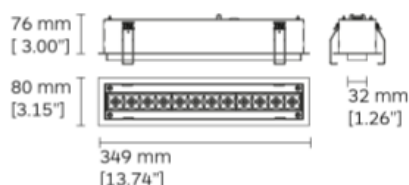

Polaris 30 Adjustable Trim - 12 - Trim

RL75BO11-903034D010

339 x 64 mm

DESCRIPTION

Square shape mounting trim in cast aluminium with springs for trim installation on ceiling thickness 2-25mm or brackets for trimless installation on ceiling thickness 2-25mm. Luminaire body in cast aluminium with integrated diamond faceted screen made from thermoplastic and metalized polycarbonate reflector. Available in different configurations up to 16 light heads. Light heads collectively tiltable in two directions from 0° to 35°.

MOUNTING

Indoor Lighting - Recessed

OPTIC

Reflector. Medium and wide beam angle available. UGR<13 for a better visual comfort.

ELECTRICAL / LED DRIVER

D0 - No Dimming

ORDERING CODE

Follow the steps to specify your fixture final code, example: **RE61MB13-803020DL11**

LIGHT SOURCE AND PERFORMANCE

LIGHT SOURCE: LED Built-in with body - Osram - Power LED

SDCM:

CCT: 30 - 3000K

CRI: 90

SYSTEM POWER: 28.4712

DELIVERED LUMEN: 1819.896lm

IP: 20

Notes:

PRODUCT CODE	LIGHT SOURCE CODE	-	CRI	CCT	BEAM ANGLE (BA°)	DRIVER OPTIONS	FINISH
RL75	BO11	-	90	30 - 3000K	34	D0	10 - Black

NOTES:

We reserve the right to change specifications without prior notification.

HONG KONG - LONDON - MILAN - SHANGHAI - USA