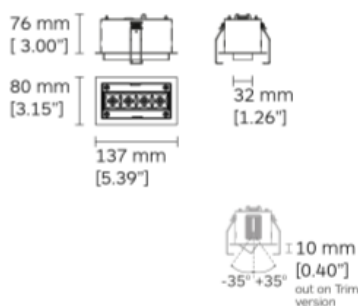

Polaris 30 Adjustable Trim - 4 - Trim

RL71BO11-903034D010

127 x 64 mm

DESCRIPTION

Square shape mounting trim in cast aluminium with springs for trim installation on ceiling thickness 2-25mm or brackets for trimless installation on ceiling thickness 2-25mm. Luminaire body in cast aluminium with integrated diamond faceted screen made from thermoplastic and metalized polycarbonate reflector. Available in different configurations up to 16 light heads. Light heads collectively tiltable in two directions from 0° to 35°.

HONG KONG - LONDON - MILAN - SHANGHAI - USA

Polaris 30 Adjustable Trim - 8 - Trim

RL73BO11-903034D010

232 x 84 mm

DESCRIPTION

Square shape mounting trim in cast aluminium with springs for trim installation on ceiling thickness 2-25mm or brackets for trimless installation on ceiling thickness 2-25mm. Luminaire body in cast aluminium with integrated diamond faceted screen made from thermoplastic and metalized polycarbonate reflector. Available in different configurations up to 16 light heads. Light heads collectively tiltable in two directions from 0° to 35°.

HONG KONG - LONDON - MILAN - SHANGHAI - USA

Polaris 30 Adjustable Trim - 16 - Trim

RL77BO11-903034D010

448 x 64 mm

DESCRIPTION

Square shape mounting trim in cast aluminium with springs for trim installation on ceiling thickness 2-25mm or brackets for trimless installation on ceiling thickness 2-25mm. Luminaire body in cast aluminium with integrated diamond faceted screen made from thermoplastic and metalized polycarbonate reflector. Available in different configurations up to 16 light heads. Light heads collectively tiltable in two directions from 0° to 35°.