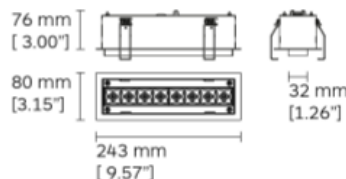

Polaris 30 Adjustable Trim - 4 - Trim

RL71BO11-903034D010

127 x 64 mm

DESCRIPTION

Square shape mounting trim in cast aluminium with springs for trim installation on ceiling thickness 2-25mm or brackets for trimless installation on ceiling thickness 2-25mm. Luminaire body in cast aluminium with integrated diamond faceted screen made from thermoplastic and metalized polycarbonate reflector. Available in different configurations up to 16 light heads. Light heads collectively tiltable in two directions from 0° to 35°.

HONG KONG - LONDON - MILAN - SHANGHAI - USA

Polaris 30 Adjustable Trim - 8 - Trim

RL73BO11-903034D010

232 x 84 mm

DESCRIPTION

Square shape mounting trim in cast aluminium with springs for trim installation on ceiling thickness 2-25mm or brackets for trimless installation on ceiling thickness 2-25mm. Luminaire body in cast aluminium with integrated diamond faceted screen made from thermoplastic and metalized polycarbonate reflector. Available in different configurations up to 16 light heads. Light heads collectively tiltable in two directions from 0° to 35°.