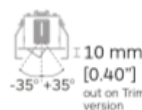

HONG KONG - LONDON - MILAN - SHANGHAI - USA

Polaris 30 Adjustable Trim - 8 - Trim

RL73BO11-903034D010

232 x 84 mm

DESCRIPTION

Square shape mounting trim in cast aluminium with springs for trim installation on ceiling thickness 2-25mm or brackets for trimless installation on ceiling thickness 2-25mm. Luminaire body in cast aluminium with integrated diamond faceted screen made from thermoplastic and metalized polycarbonate reflector. Available in different configurations up to 16 light heads. Light heads collectively tiltable in two directions from 0° to 35°.