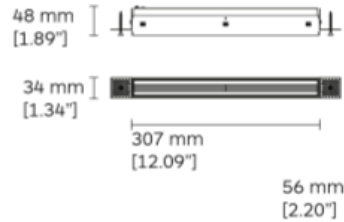

Polaris 30 Wallwasher Trimless - Trimless

RL68BO11-9030WWD010-UI

160 x 38 mm

DESCRIPTION

Square shape mounting trim in cast aluminium with springs for trim installation on ceiling thickness 2-25mm or brackets for trimless installation on ceiling thickness 2-25mm. Luminaire body in cast aluminium with integrated layers of diffusers and reflectors made from thermoplastic and super pure aluminium.

NOTES:

17: white light body with black integrated louvre. For black body with white integrated louvre consult us.

We reserve the right to change specifications without prior notification.

HONG KONG	-	LONDON	-	MILAN	-	SHANGHAI	-	USA
-----------	---	--------	---	-------	---	----------	---	-----

Polaris 30 Wallwasher Trimless - Trimless

RL69BO11-9030WWD010-UI

310 x 36 mm

DESCRIPTION

Square shape mounting trim in cast aluminium with springs for trim installation on ceiling thickness 2-25mm or brackets for trimless installation on ceiling thickness 2-25mm. Luminaire body in cast aluminium with integrated layers of diffusers and reflectors made from thermoplastic and super pure aluminium.