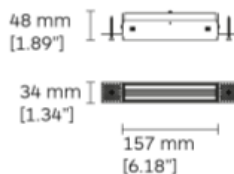

Polaris 30 Wallwasher Trimless - Trimless

RL68BO11-9030WWD010-UI

160 x 38 mm

DESCRIPTION

Square shape mounting trim in cast aluminium with springs for trim installation on ceiling thickness 2-25mm or brackets for trimless installation on ceiling thickness 2-25mm. Luminaire body in cast aluminium with integrated layers of diffusers and reflectors made from thermoplastic and super pure aluminium.