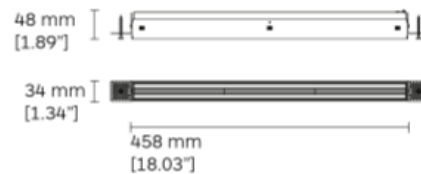

NOTES:

17: white light body with black integrated louvre. For black body with white integrated louvre consult us.

We reserve the right to change specifications without prior notification.

HONG KONG - LONDON - MILAN - SHANGHAI - USA

Polaris 30 Wallwasher Trimless - Trimless

RL70BO11-9030WWD010-UI

460 x 36 mm

DESCRIPTION

Square shape mounting trim in cast aluminium with springs for trim installation on ceiling thickness 2-25mm or brackets for trimless installation on ceiling thickness 2-25mm. Luminaire body in cast aluminium with integrated layers of diffusers and reflectors made from thermoplastic and super pure aluminium.