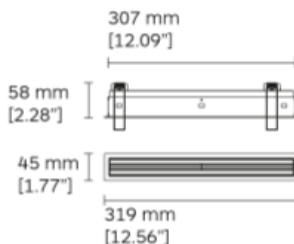

Notes:

Polaris 30 Wallwasher Trim - Trim

RL66BO11-9030WWD010-UI

310 x 36 mm

DESCRIPTION

Square shape mounting trim in cast aluminium with springs for trim installation on ceiling thickness 2-25mm or brackets for trimless installation on ceiling thickness 2-25mm. Luminaire body in cast aluminium with integrated layers of diffusers and reflectors made from thermoplastic and super pure aluminium.