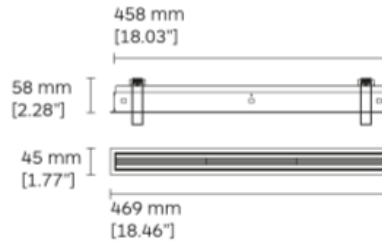

Notes:

Polaris 30 Wallwasher Trim - Trim

RL67BO11-9030WWD010-UI

460 x 36 mm

DESCRIPTION

Square shape mounting trim in cast aluminium with springs for trim installation on ceiling thickness 2-25mm or brackets for trimless installation on ceiling thickness 2-25mm. Luminaire body in cast aluminium with integrated layers of diffusers and reflectors made from thermoplastic and super pure aluminium.