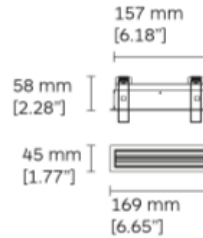

Polaris 30 Wallwasher Trim - Trim

RL65BO11-9030WWD010-UI

160 x 36 mm

DESCRIPTION

Square shape mounting trim in cast aluminium with springs for trim installation on ceiling thickness 2-25mm or brackets for trimless installation on ceiling thickness 2-25mm. Luminaire body in cast aluminium with integrated layers of diffusers and reflectors made from thermoplastic and super pure aluminium.

Notes:

Polaris 30 Wallwasher Trim - Trim

RL67BO11-9030WWD010-UI

460 x 36 mm

DESCRIPTION

Square shape mounting trim in cast aluminium with springs for trim installation on ceiling thickness 2-25mm or brackets for trimless installation on ceiling thickness 2-25mm. Luminaire body in cast aluminium with integrated layers of diffusers and reflectors made from thermoplastic and super pure aluminium.