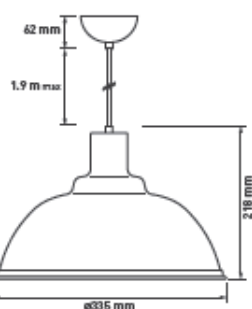

## SPECIFICATIONS

|                               |                      |
|-------------------------------|----------------------|
| Nominal weight                | 0.75 kg              |
| Mains voltage                 | 220 - 240 V          |
| Mains frequency               | 50 - 60 Hz           |
| Ingress protection (front)    | IP20                 |
| Ingress protection (rear)     | IP20                 |
| Mains lead                    | 2 m 2 core black PVC |
| Operating ambient temperature | -20°C to +35°C       |
| Colour rendering              | R <sub>a</sub> 80    |