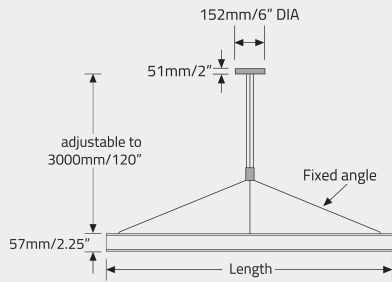

### A SPECIFY LUMINAIRE

Code:	Length:	Power (LED):	Light Direction:	Delivered lms:	LPW:
98 4010	610mm/24"	20W	Direct	2464	123
98 4020	915mm/36"	30W	Direct	3700	123
98 4030	1219mm/48"	40W	Direct	4932	123
98 4040	1524mm/60"	50W	Direct	6165	123
98 4050	1829mm/72"	60W	Direct	7400	123
98 4110	610mm/24"	40W	Direct/Indirect	4997	125
98 4120	915mm/36"	60W	Direct/Indirect	7492	125
98 4130	1219mm/48"	80W	Direct/Indirect	9965	125
98 4140	1524mm/60"	100W	Direct/Indirect	12482	125
98 4150	1829mm/72"	120W	Direct/Indirect	14985	125

## DIMENSIONAL DIAGRAMS

S1 VERTICAL - REMOTE DRIVER

S3 VERTICAL - INTEGRAL DRIVER

S6 VERTICAL - REMOTE DRIVER

S2 HUB - REMOTE DRIVER

**Direct:** Available up to 1219mm/48" DIA only.  
**Direct/Indirect:** Available up to 1219mm/48" DIA only.

S4 HUB - INTEGRAL DRIVER

**Direct:** Available up to 1219mm/48" DIA only.  
**Direct/Indirect:** Available up to 1219mm/48" DIA only.