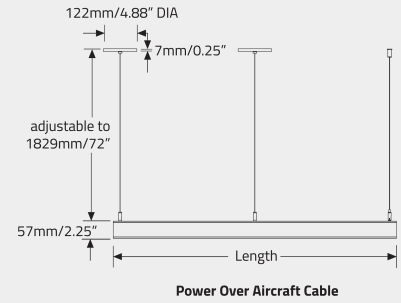

### A SPECIFY LUMINAIRE

Code:	Length:	Power (LED):	Light Direction:	Delivered lms:	LPW:
98 4010	610mm/24"	20W	Direct	2464	123
98 4020	915mm/36"	30W	Direct	3700	123
98 4030	1219mm/48"	40W	Direct	4932	123
98 4040	1524mm/60"	50W	Direct	6165	123
98 4050	1829mm/72"	60W	Direct	7400	123
98 4110	610mm/24"	40W	Direct/Indirect	4997	125
98 4120	915mm/36"	60W	Direct/Indirect	7492	125
98 4130	1219mm/48"	80W	Direct/Indirect	9965	125
98 4140	1524mm/60"	100W	Direct/Indirect	12482	125
98 4150	1829mm/72"	120W	Direct/Indirect	14985	125

## DIMENSIONAL DIAGRAMS

S1 VERTICAL - REMOTE DRIVER

S3 VERTICAL - INTEGRAL DRIVER

S6 VERTICAL - REMOTE DRIVER

S2 HUB - REMOTE DRIVER

**Direct:** Available up to 1219mm/48" DIA only.  
**Direct/Indirect:** Available up to 1219mm/48" DIA only.

S4 HUB - INTEGRAL DRIVER

**Direct:** Available up to 1219mm/48" DIA only.  
**Direct/Indirect:** Available up to 1219mm/48" DIA only.