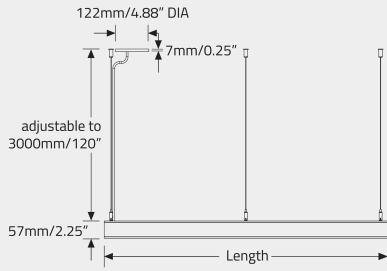

### A SPECIFY LUMINAIRE

Code:	Length:	Power (LED):	Light Direction:	Delivered lms:	LPW:
98 4010	610mm/24"	20W	Direct	2464	123
98 4020	915mm/36"	30W	Direct	3700	123
98 4030	1219mm/48"	40W	Direct	4932	123
98 4040	1524mm/60"	50W	Direct	6165	123
98 4050	1829mm/72"	60W	Direct	7400	123
98 4110	610mm/24"	40W	Direct/Indirect	4997	125
98 4120	915mm/36"	60W	Direct/Indirect	7492	125
98 4130	1219mm/48"	80W	Direct/Indirect	9965	125
98 4140	1524mm/60"	100W	Direct/Indirect	12482	125
98 4150	1829mm/72"	120W	Direct/Indirect	14985	125

## DIMENSIONAL DIAGRAMS

S1 VERTICAL - REMOTE DRIVER

S3 VERTICAL - INTEGRAL DRIVER

S6 VERTICAL - REMOTE DRIVER

S2 HUB - REMOTE DRIVER

**Direct:** Available up to 1219mm/48" DIA only.  
**Direct/Indirect:** Available up to 1219mm/48" DIA only.

S4 HUB - INTEGRAL DRIVER

**Direct:** Available up to 1219mm/48" DIA only.  
**Direct/Indirect:** Available up to 1219mm/48" DIA only.