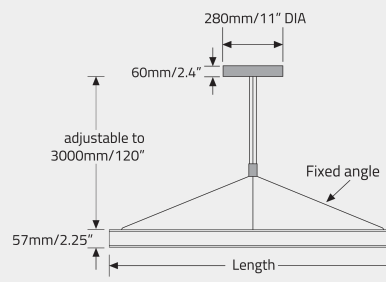

### A SPECIFY LUMINAIRE

Code:	Length:	Power (LED):	Light Direction:	Delivered lms:	LPW:
98 4010	610mm/24"	20W	Direct	2464	123
98 4020	915mm/36"	30W	Direct	3700	123
98 4030	1219mm/48"	40W	Direct	4932	123
98 4040	1524mm/60"	50W	Direct	6165	123
98 4050	1829mm/72"	60W	Direct	7400	123
98 4110	610mm/24"	40W	Direct/Indirect	4997	125
98 4120	915mm/36"	60W	Direct/Indirect	7492	125
98 4130	1219mm/48"	80W	Direct/Indirect	9965	125
98 4140	1524mm/60"	100W	Direct/Indirect	12482	125
98 4150	1829mm/72"	120W	Direct/Indirect	14985	125

## DIMENSIONAL DIAGRAMS

S1 VERTICAL - REMOTE DRIVER

S3 VERTICAL - INTEGRAL DRIVER

S6 VERTICAL - REMOTE DRIVER

S2 HUB - REMOTE DRIVER

**Direct:** Available up to 1219mm/48" DIA only.  
**Direct/Indirect:** Available up to 1219mm/48" DIA only.

S4 HUB - INTEGRAL DRIVER

**Direct:** Available up to 1219mm/48" DIA only.  
**Direct/Indirect:** Available up to 1219mm/48" DIA only.