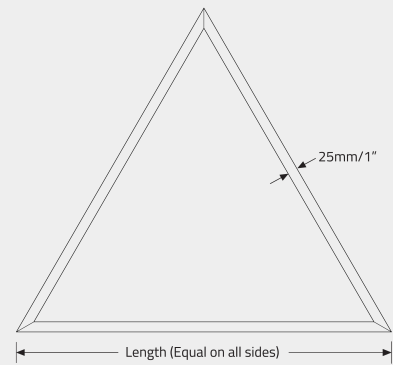

### A SPECIFY LUMINAIRE

Code:	Length:	Power (LED):	Light Direction:	Delivered lms:	LPW:
98 4010	610mm/24"	20W	Direct	2464	123
98 4020	915mm/36"	30W	Direct	3700	123
98 4030	1219mm/48"	40W	Direct	4932	123
98 4040	1524mm/60"	50W	Direct	6165	123
98 4050	1829mm/72"	60W	Direct	7400	123
98 4110	610mm/24"	40W	Direct/Indirect	4997	125
98 4120	915mm/36"	60W	Direct/Indirect	7492	125
98 4130	1219mm/48"	80W	Direct/Indirect	9965	125
98 4140	1524mm/60"	100W	Direct/Indirect	12482	125
98 4150	1829mm/72"	120W	Direct/Indirect	14985	125

## DIMENSIONAL DIAGRAMS

S1 VERTICAL - REMOTE DRIVER

S3 VERTICAL - INTEGRAL DRIVER

S6 VERTICAL - REMOTE DRIVER

S2 HUB - REMOTE DRIVER

**Direct:** Available up to 1219mm/48" DIA only.  
**Direct/Indirect:** Available up to 1219mm/48" DIA only.

S4 HUB - INTEGRAL DRIVER

**Direct:** Available up to 1219mm/48" DIA only.  
**Direct/Indirect:** Available up to 1219mm/48" DIA only.