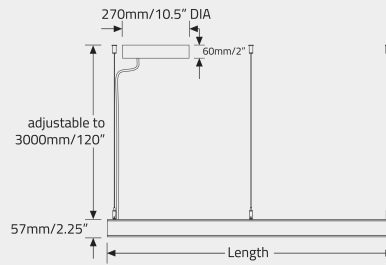

### A SPECIFY LUMINAIRE

Code:	Length:	Power (LED):	Light Direction:	Delivered lms:	LPW:
98 4010	610mm/24"	20W	Direct	2464	123
98 4020	915mm/36"	30W	Direct	3700	123
98 4030	1219mm/48"	40W	Direct	4932	123
98 4040	1524mm/60"	50W	Direct	6165	123
98 4050	1829mm/72"	60W	Direct	7400	123
98 4110	610mm/24"	40W	Direct/Indirect	4997	125
98 4120	915mm/36"	60W	Direct/Indirect	7492	125
98 4130	1219mm/48"	80W	Direct/Indirect	9965	125
98 4140	1524mm/60"	100W	Direct/Indirect	12482	125
98 4150	1829mm/72"	120W	Direct/Indirect	14985	125

## DIMENSIONAL DIAGRAMS

S1 VERTICAL - REMOTE DRIVER

S3 VERTICAL - INTEGRAL DRIVER

S6 VERTICAL - REMOTE DRIVER

S2 HUB - REMOTE DRIVER

**Direct:** Available up to 1219mm/48" DIA only.  
**Direct/Indirect:** Available up to 1219mm/48" DIA only.

S4 HUB - INTEGRAL DRIVER

**Direct:** Available up to 1219mm/48" DIA only.  
**Direct/Indirect:** Available up to 1219mm/48" DIA only.