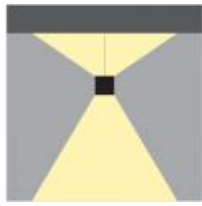

Interior - Suspended Direct & Indirect